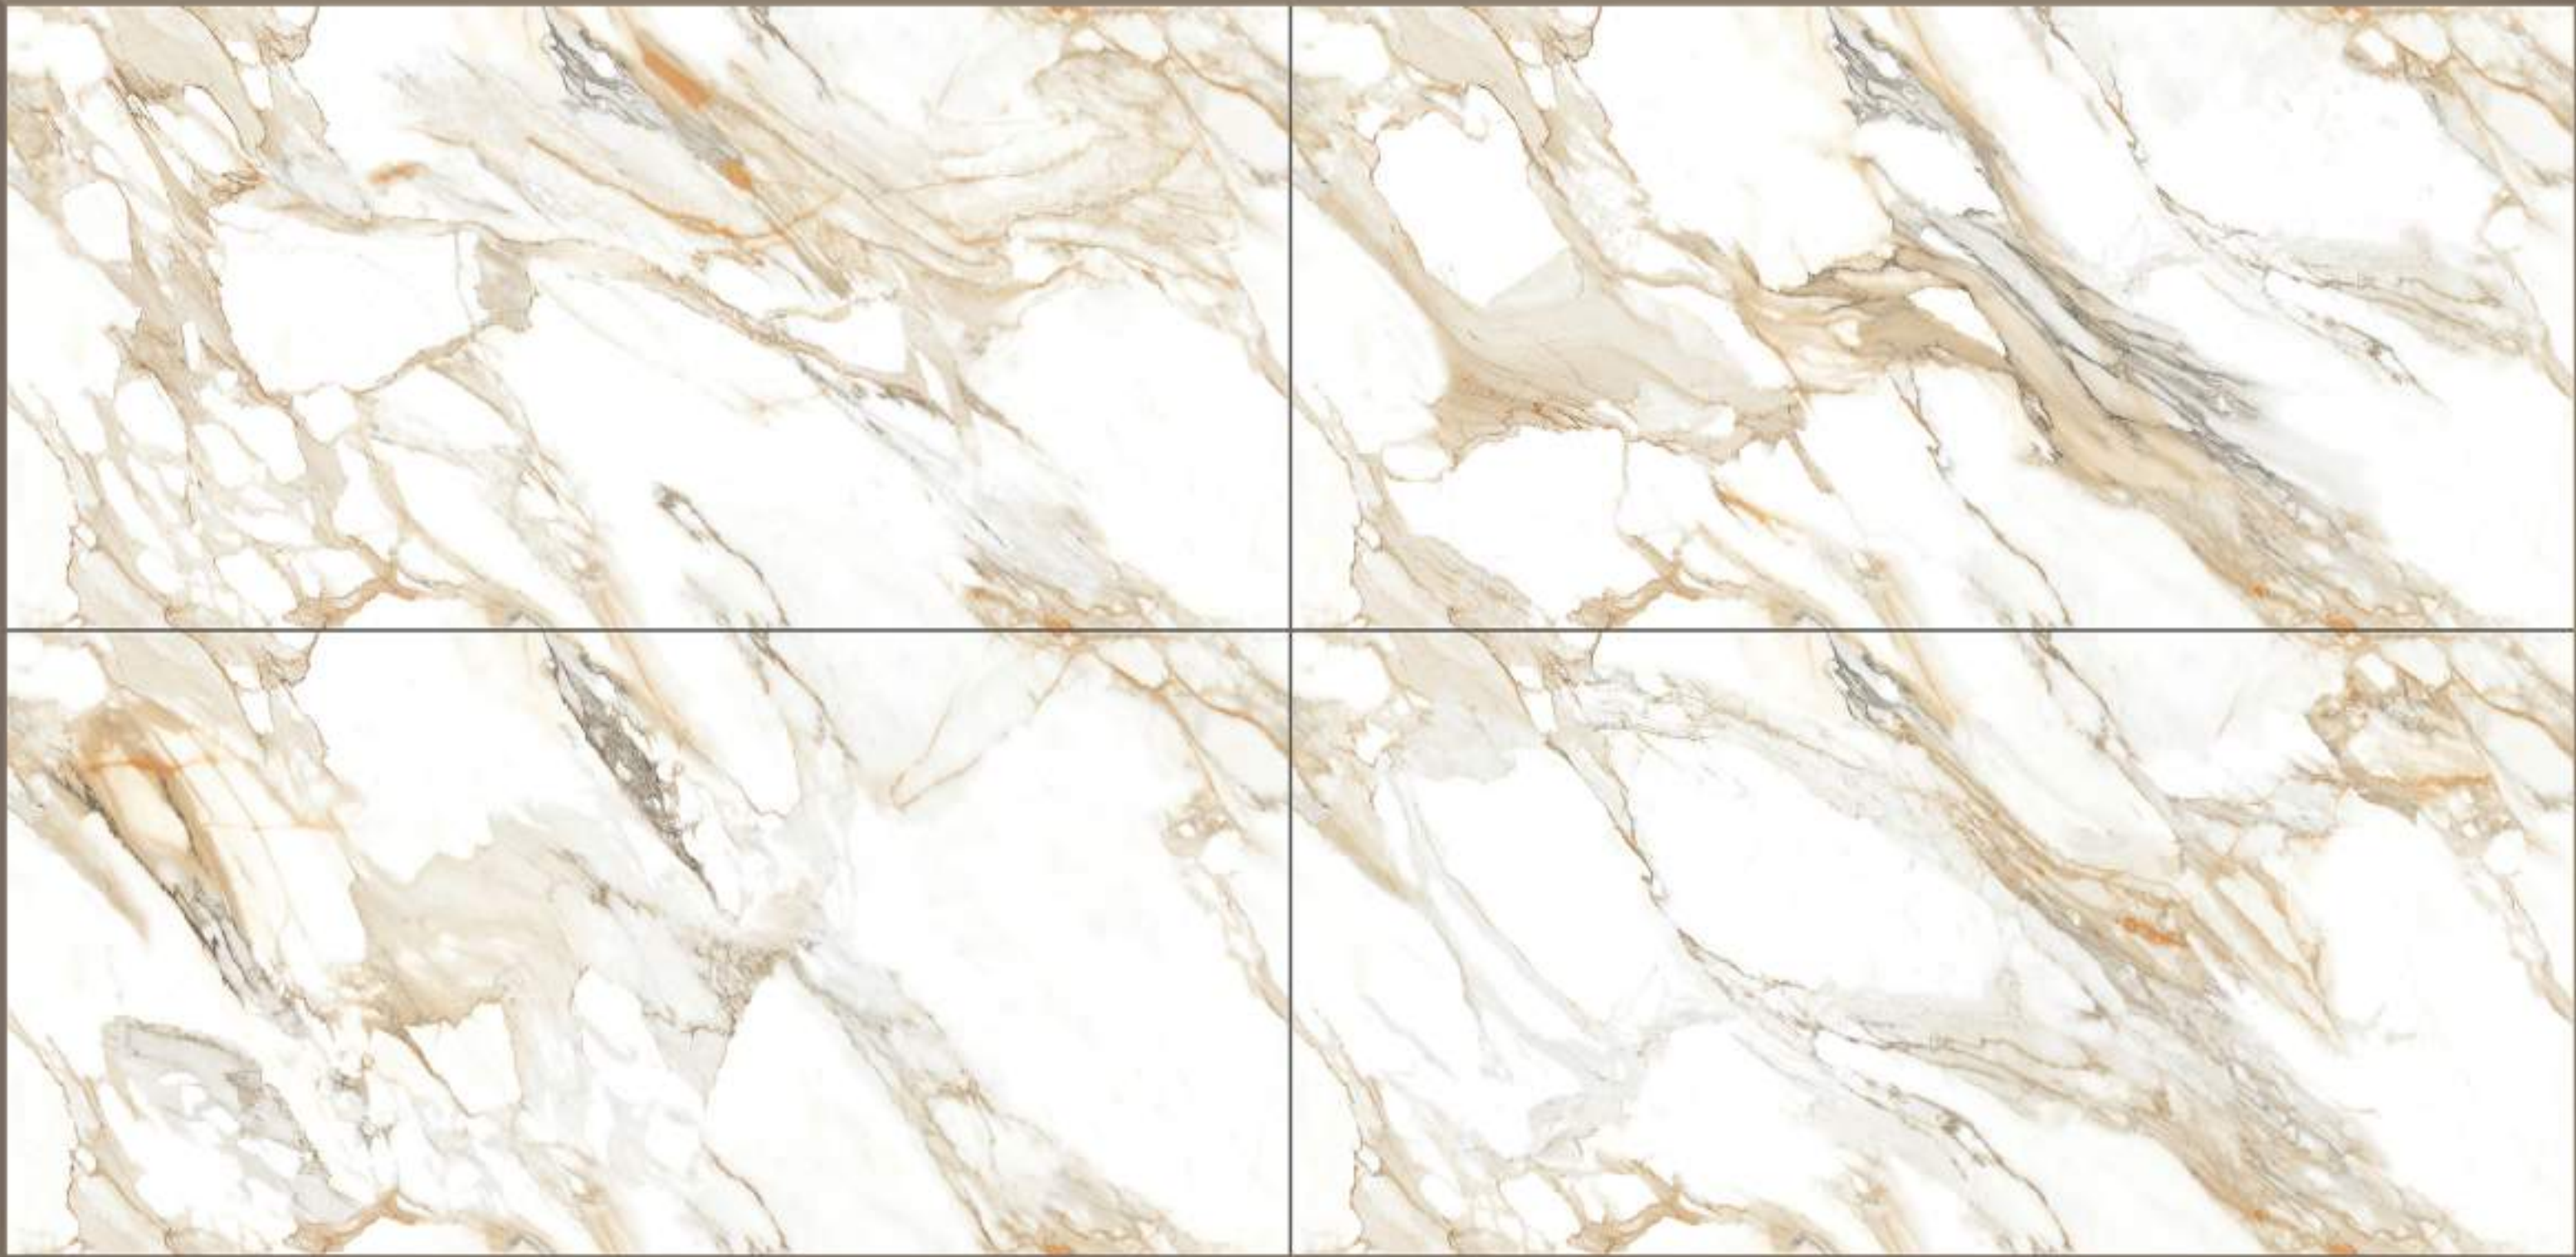

EL_CALACUTTA