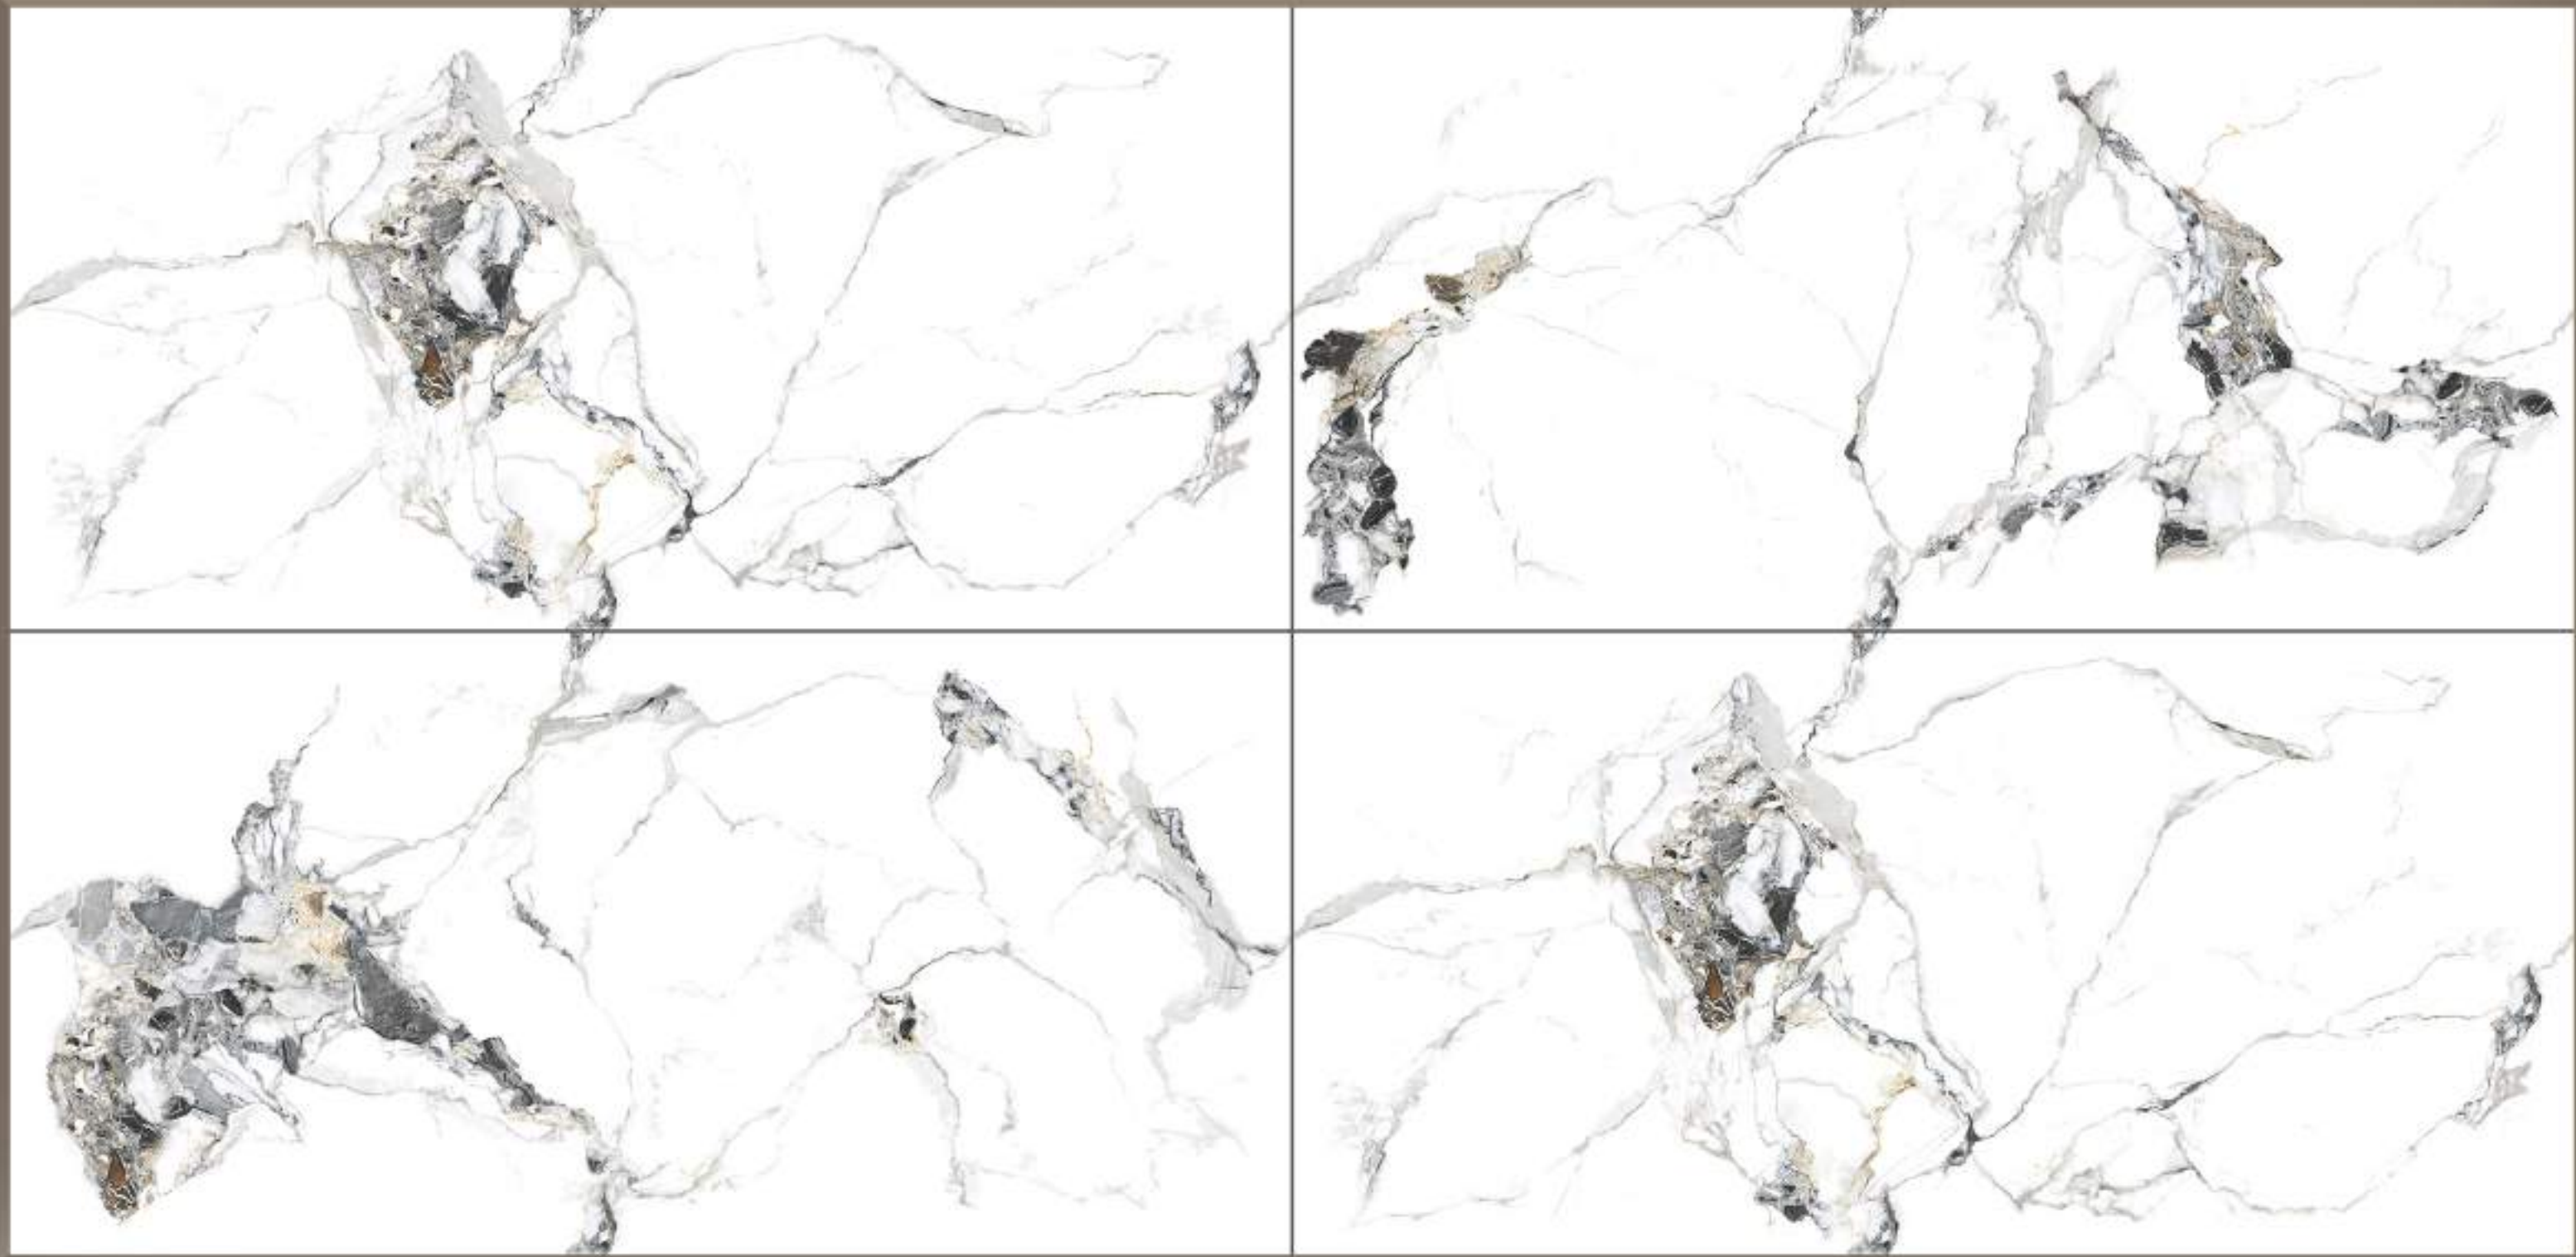

GLOSSY SURFACE
RANDOM-02

DYNA GREY

**600X
1200MM**

GLOSSY SURFACE
RANDOM-04

EL_ANGLE WHITE

**600X
1200MM**

GLOSSY SURFACE
RANDOM-04

EL_BENZEEN WHITE

**600X
1200MM**

GLOSSY SURFACE
RANDOM-03

EL_CALACUTTA

**600X
1200MM**

GLOSSY SURFACE
RANDOM-04

EL_DELICE IVORY

**600X
1200MM**

GLOSSY SURFACE
RANDOM-04