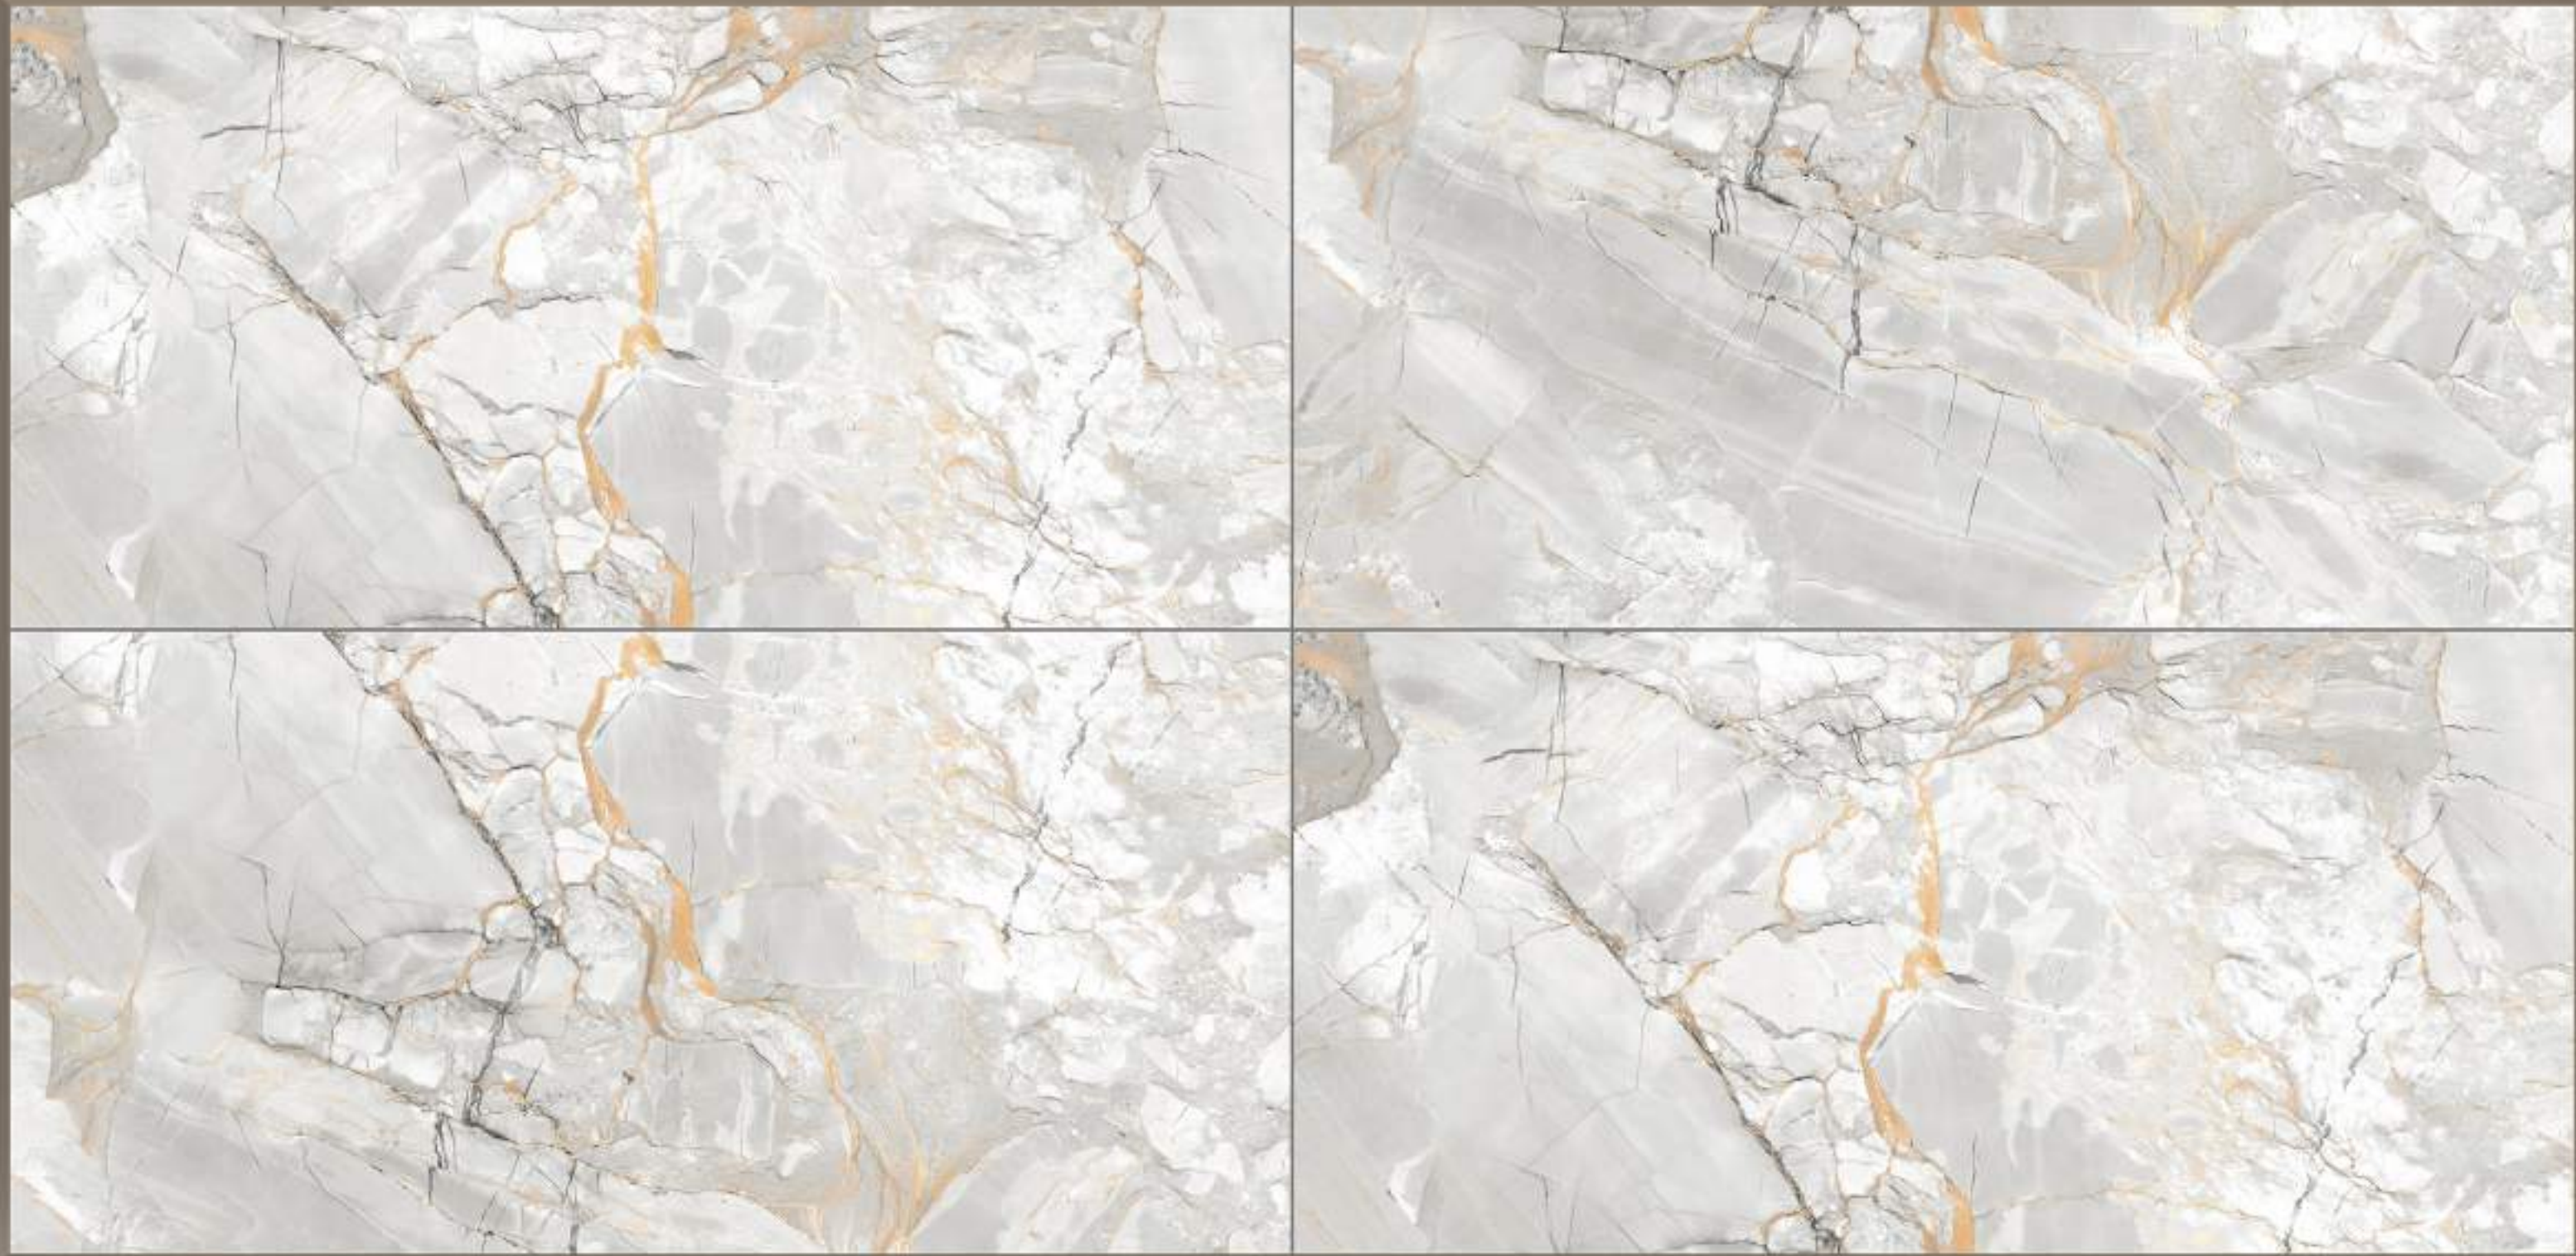

GLOSSY SURFACE
RANDOM-04

KODA GREY

**600X
1200MM**

GLOSSY SURFACE
RANDOM-02

MONTAGE GREY

**600X
1200MM**

GLOSSY SURFACE
RANDOM-04

PERSIAN SILVER

**600X
1200MM**

GLOSSY SURFACE
RANDOM-03

PLAIN WHITE

**600X
1200MM**

GLOSSY SURFACE
RANDOM-01

POLAR BLUE

**600X
1200MM**

GLOSSY SURFACE
RANDOM-04

CR_EL_ROWAN DELUX

**600X
1200MM**

CARVING SURFACE
RANDOM-03

CR_EL_ROWAN MULTY

**600X
1200MM**

CARVING SURFACE
RANDOM-03

CR_EL_WHITE MULTY

**600X
1200MM**