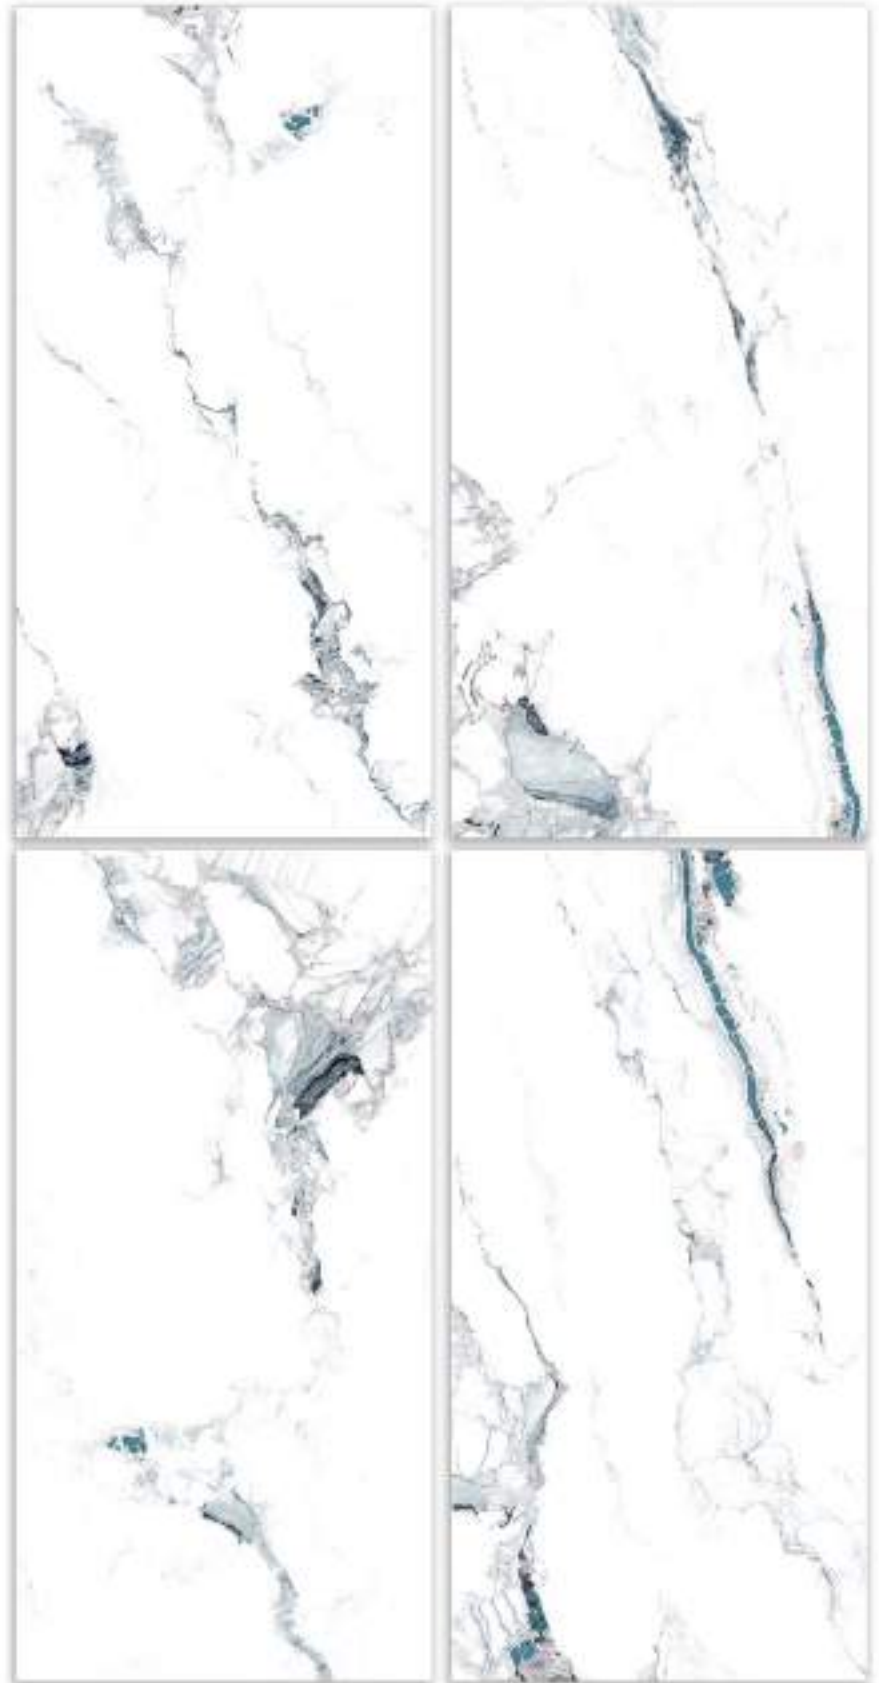

Protection
Protezione

Fireproof
Freatproof

Durability
Durabilità

Easy installation
Facile di posa

RANDOM
FACE-4

SIZE
600x1200mm

FINISH
POLISHED COLORIT

CHARLEE GREEN