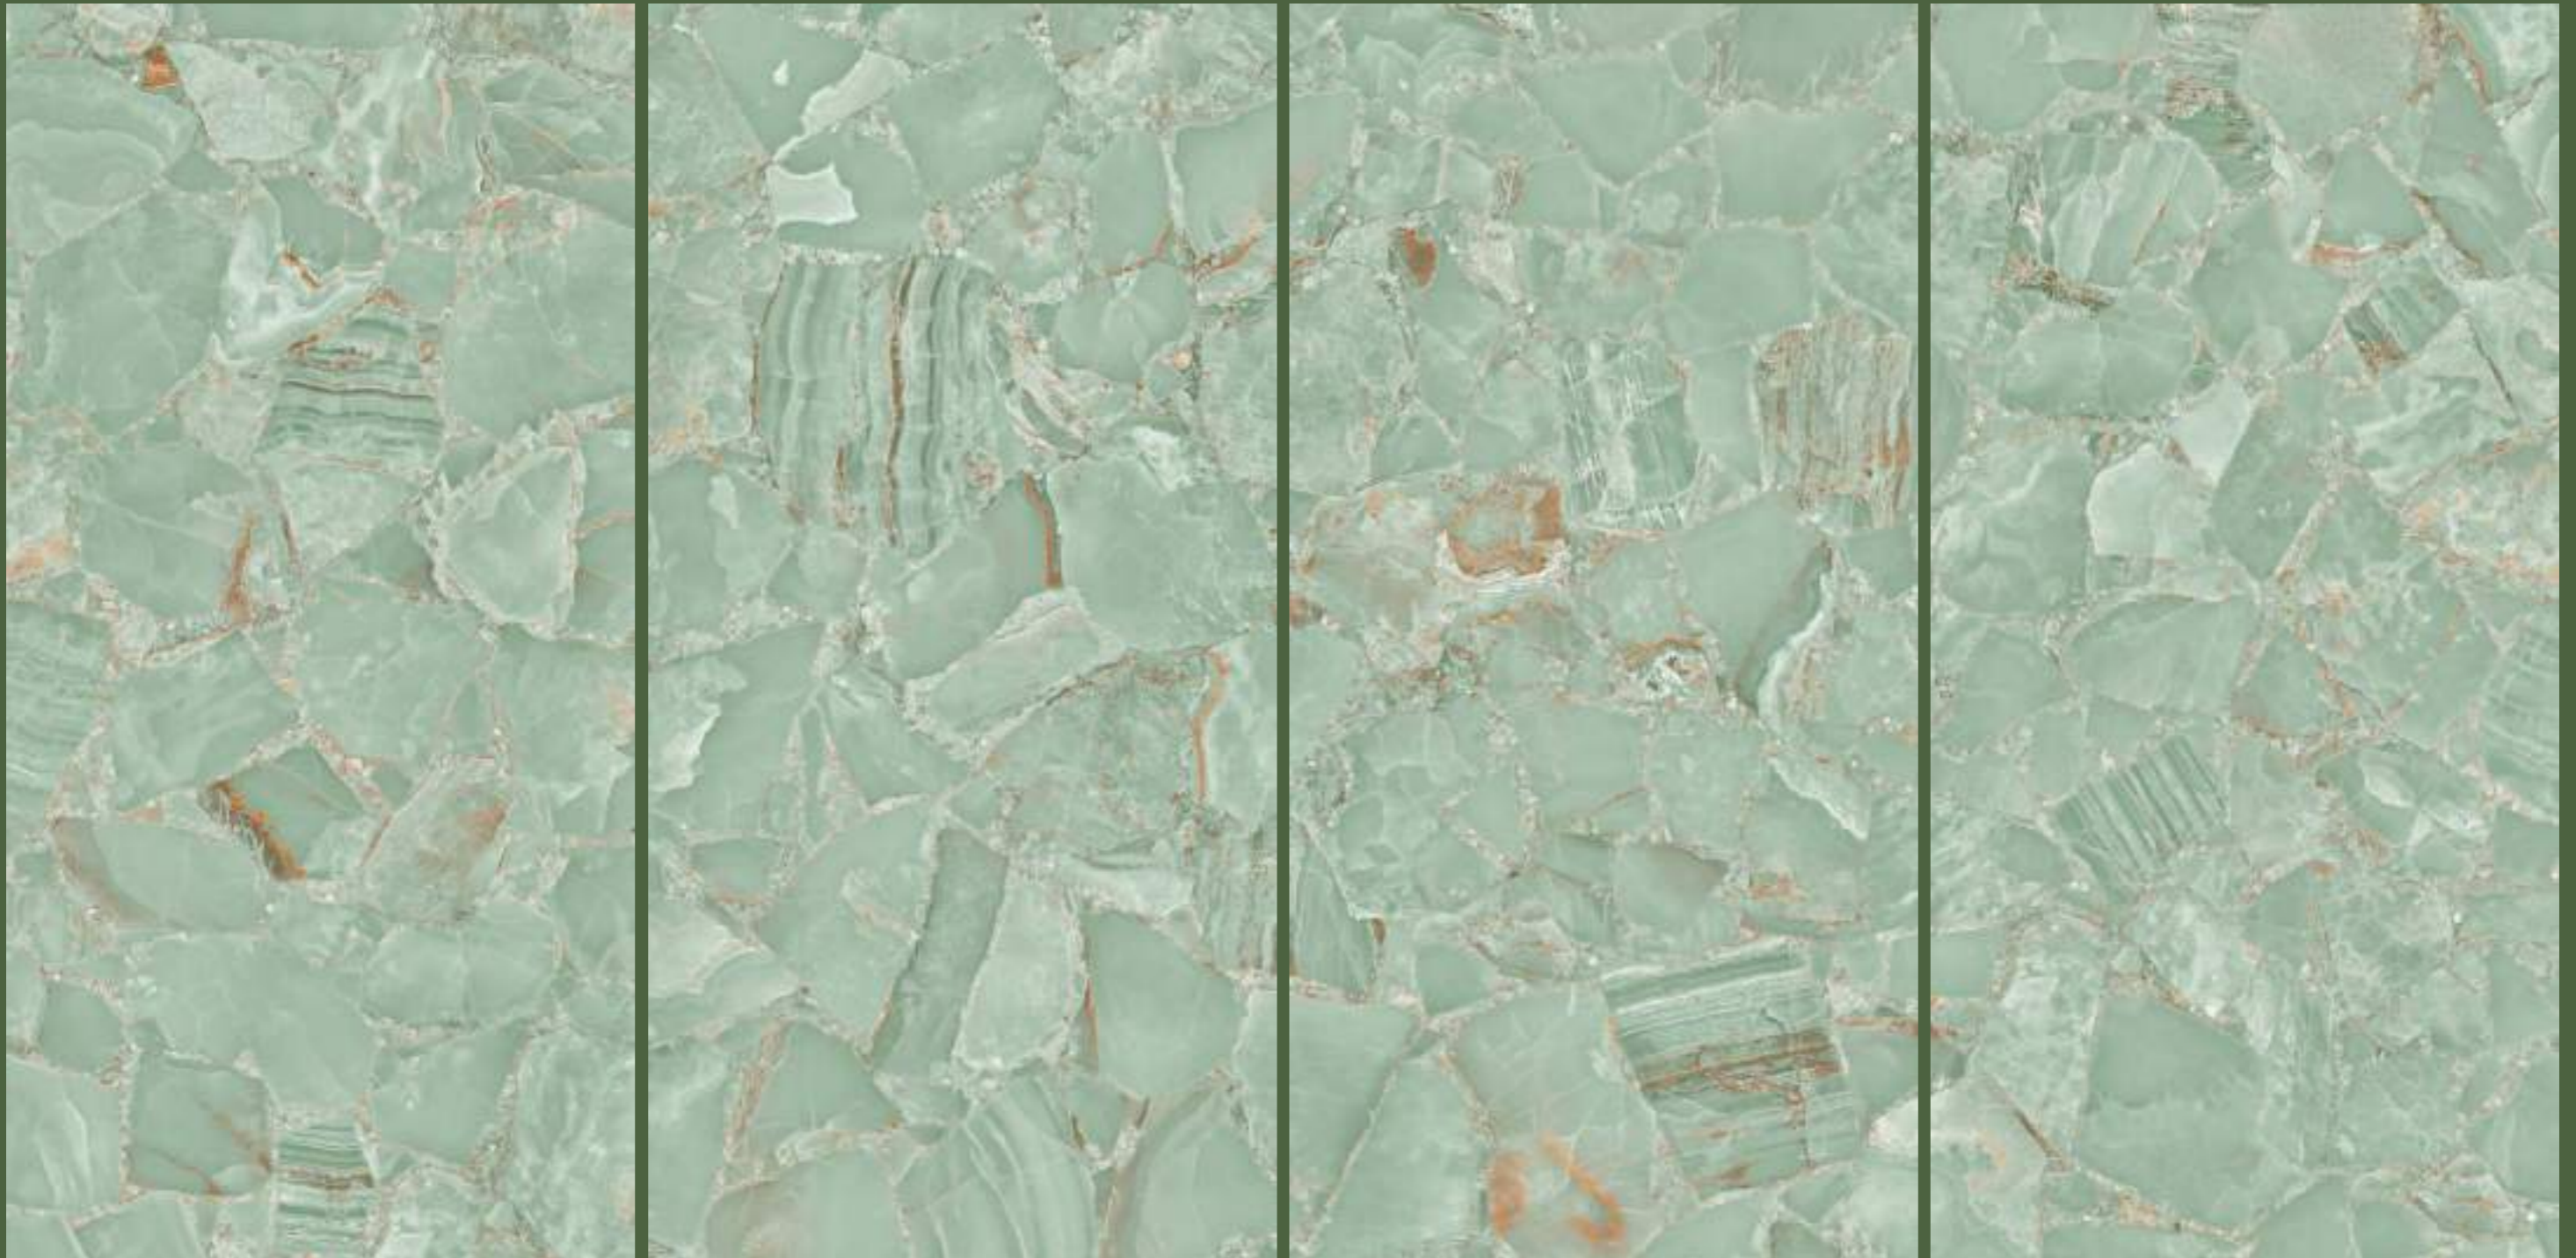

JADE TERRAZO GREEN

Size : 600x1200mm | 60x120cm

Surface : Glossy

Faces : 4 Randoms

Thickness : 9mm (Approx)