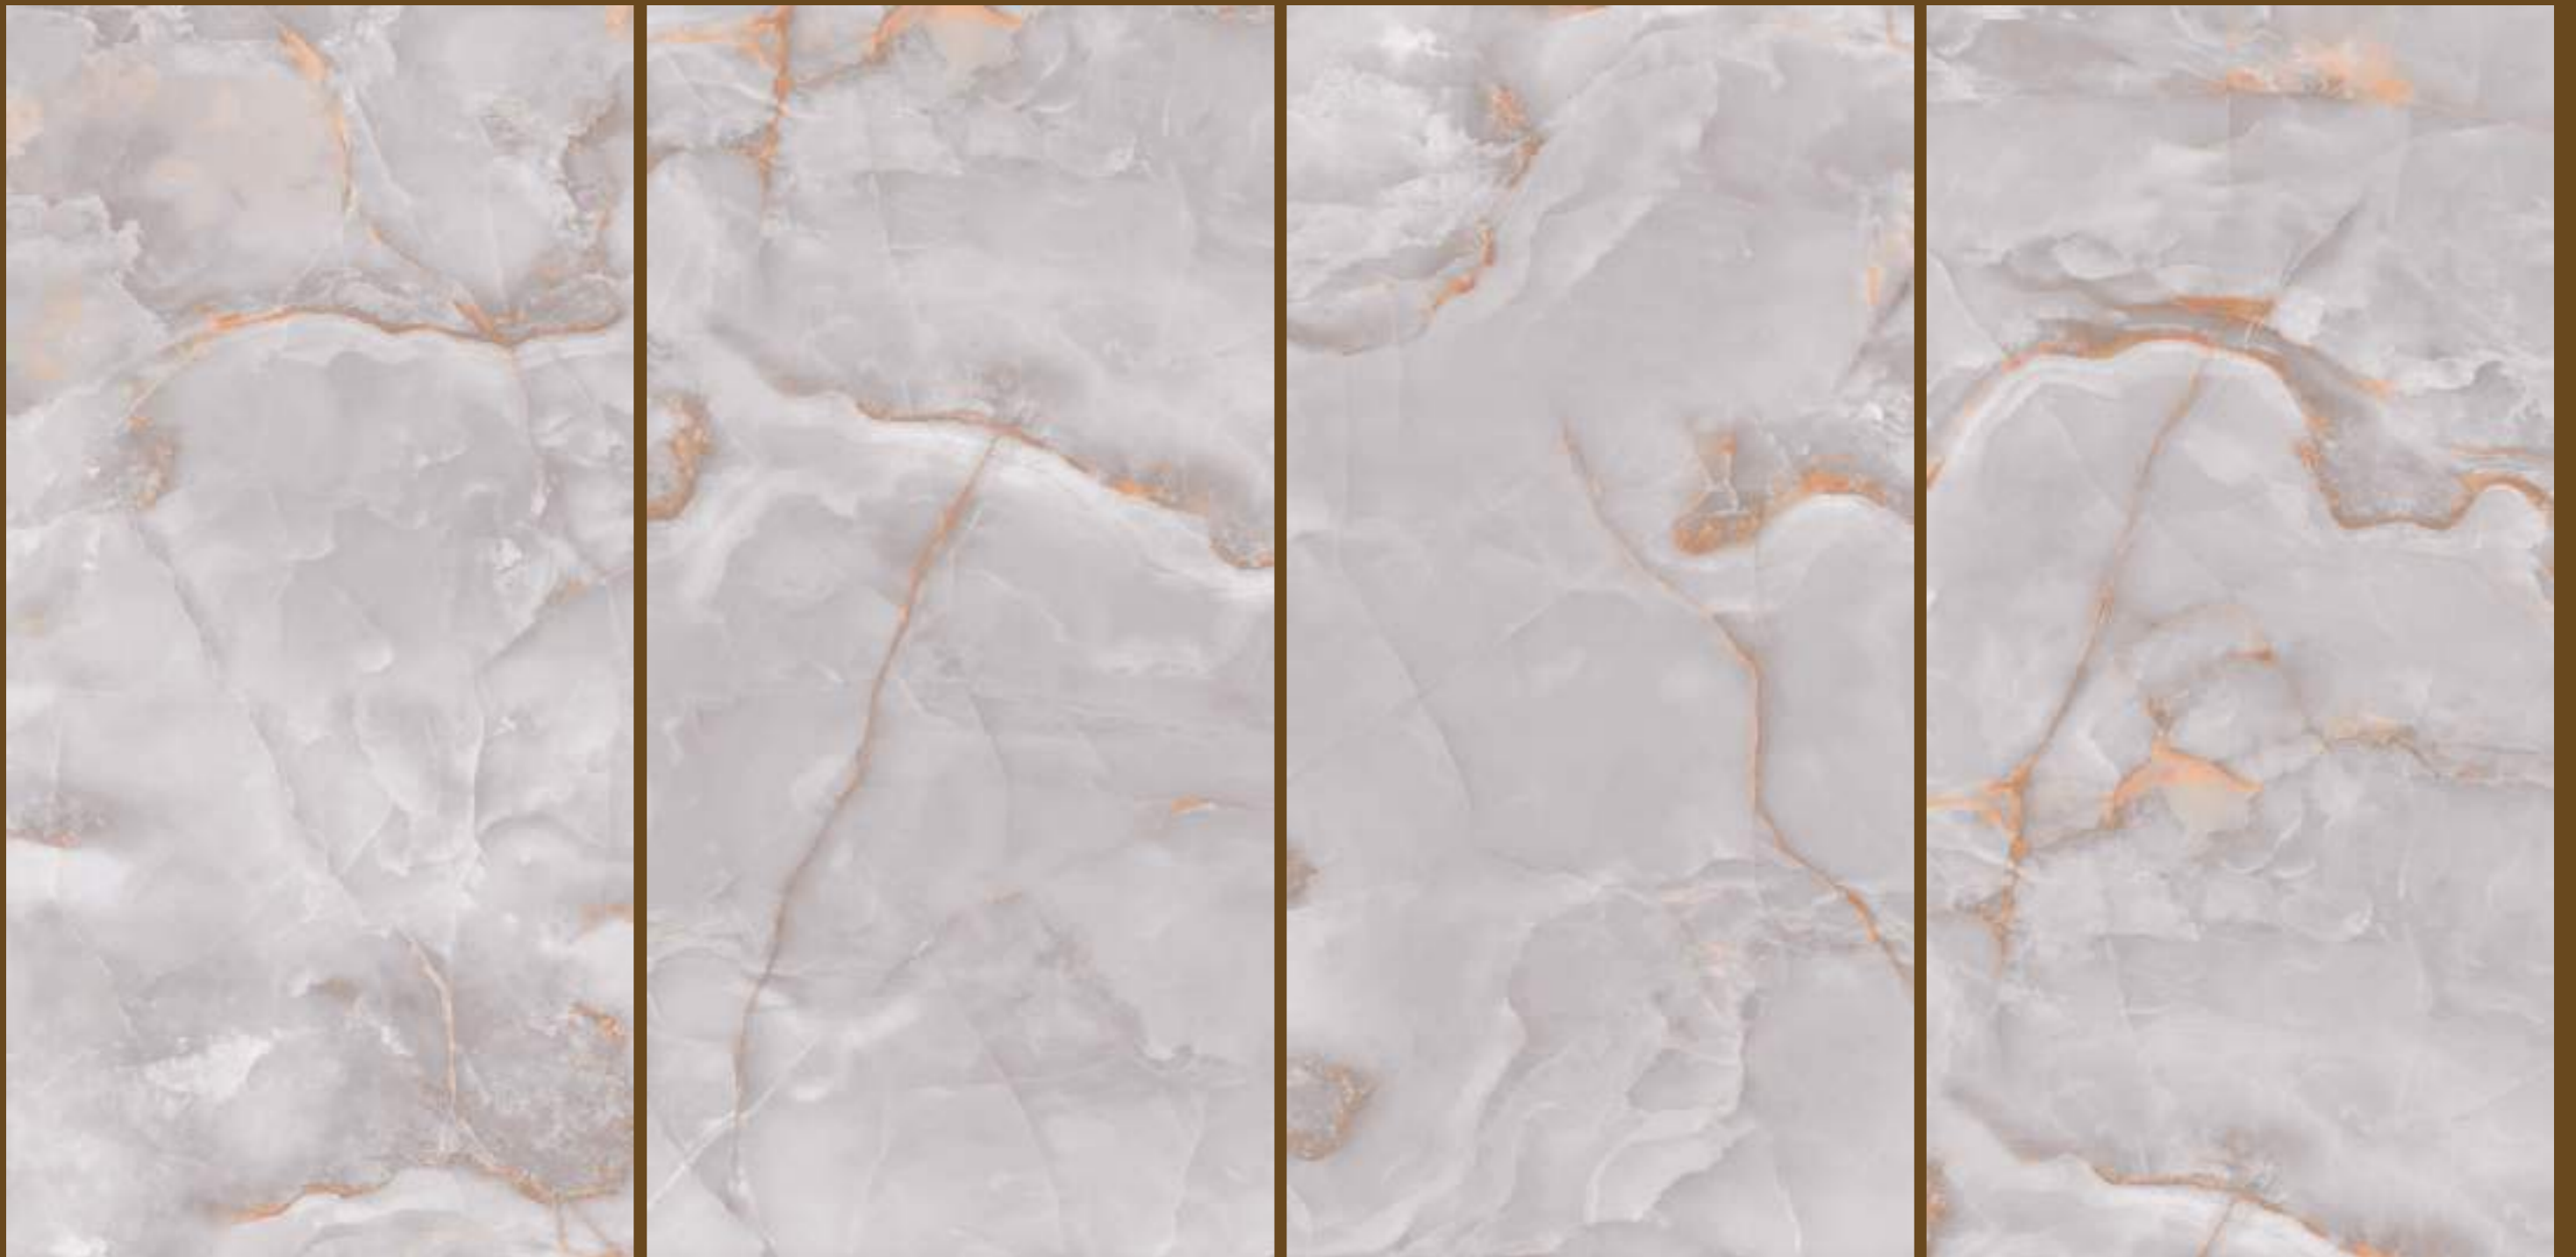

TELE DE NATURAL

Size : 600x1200mm | 60x120cm

Surface : Glossy

Faces : 4 Randoms

Thickness : 9mm (Approx)