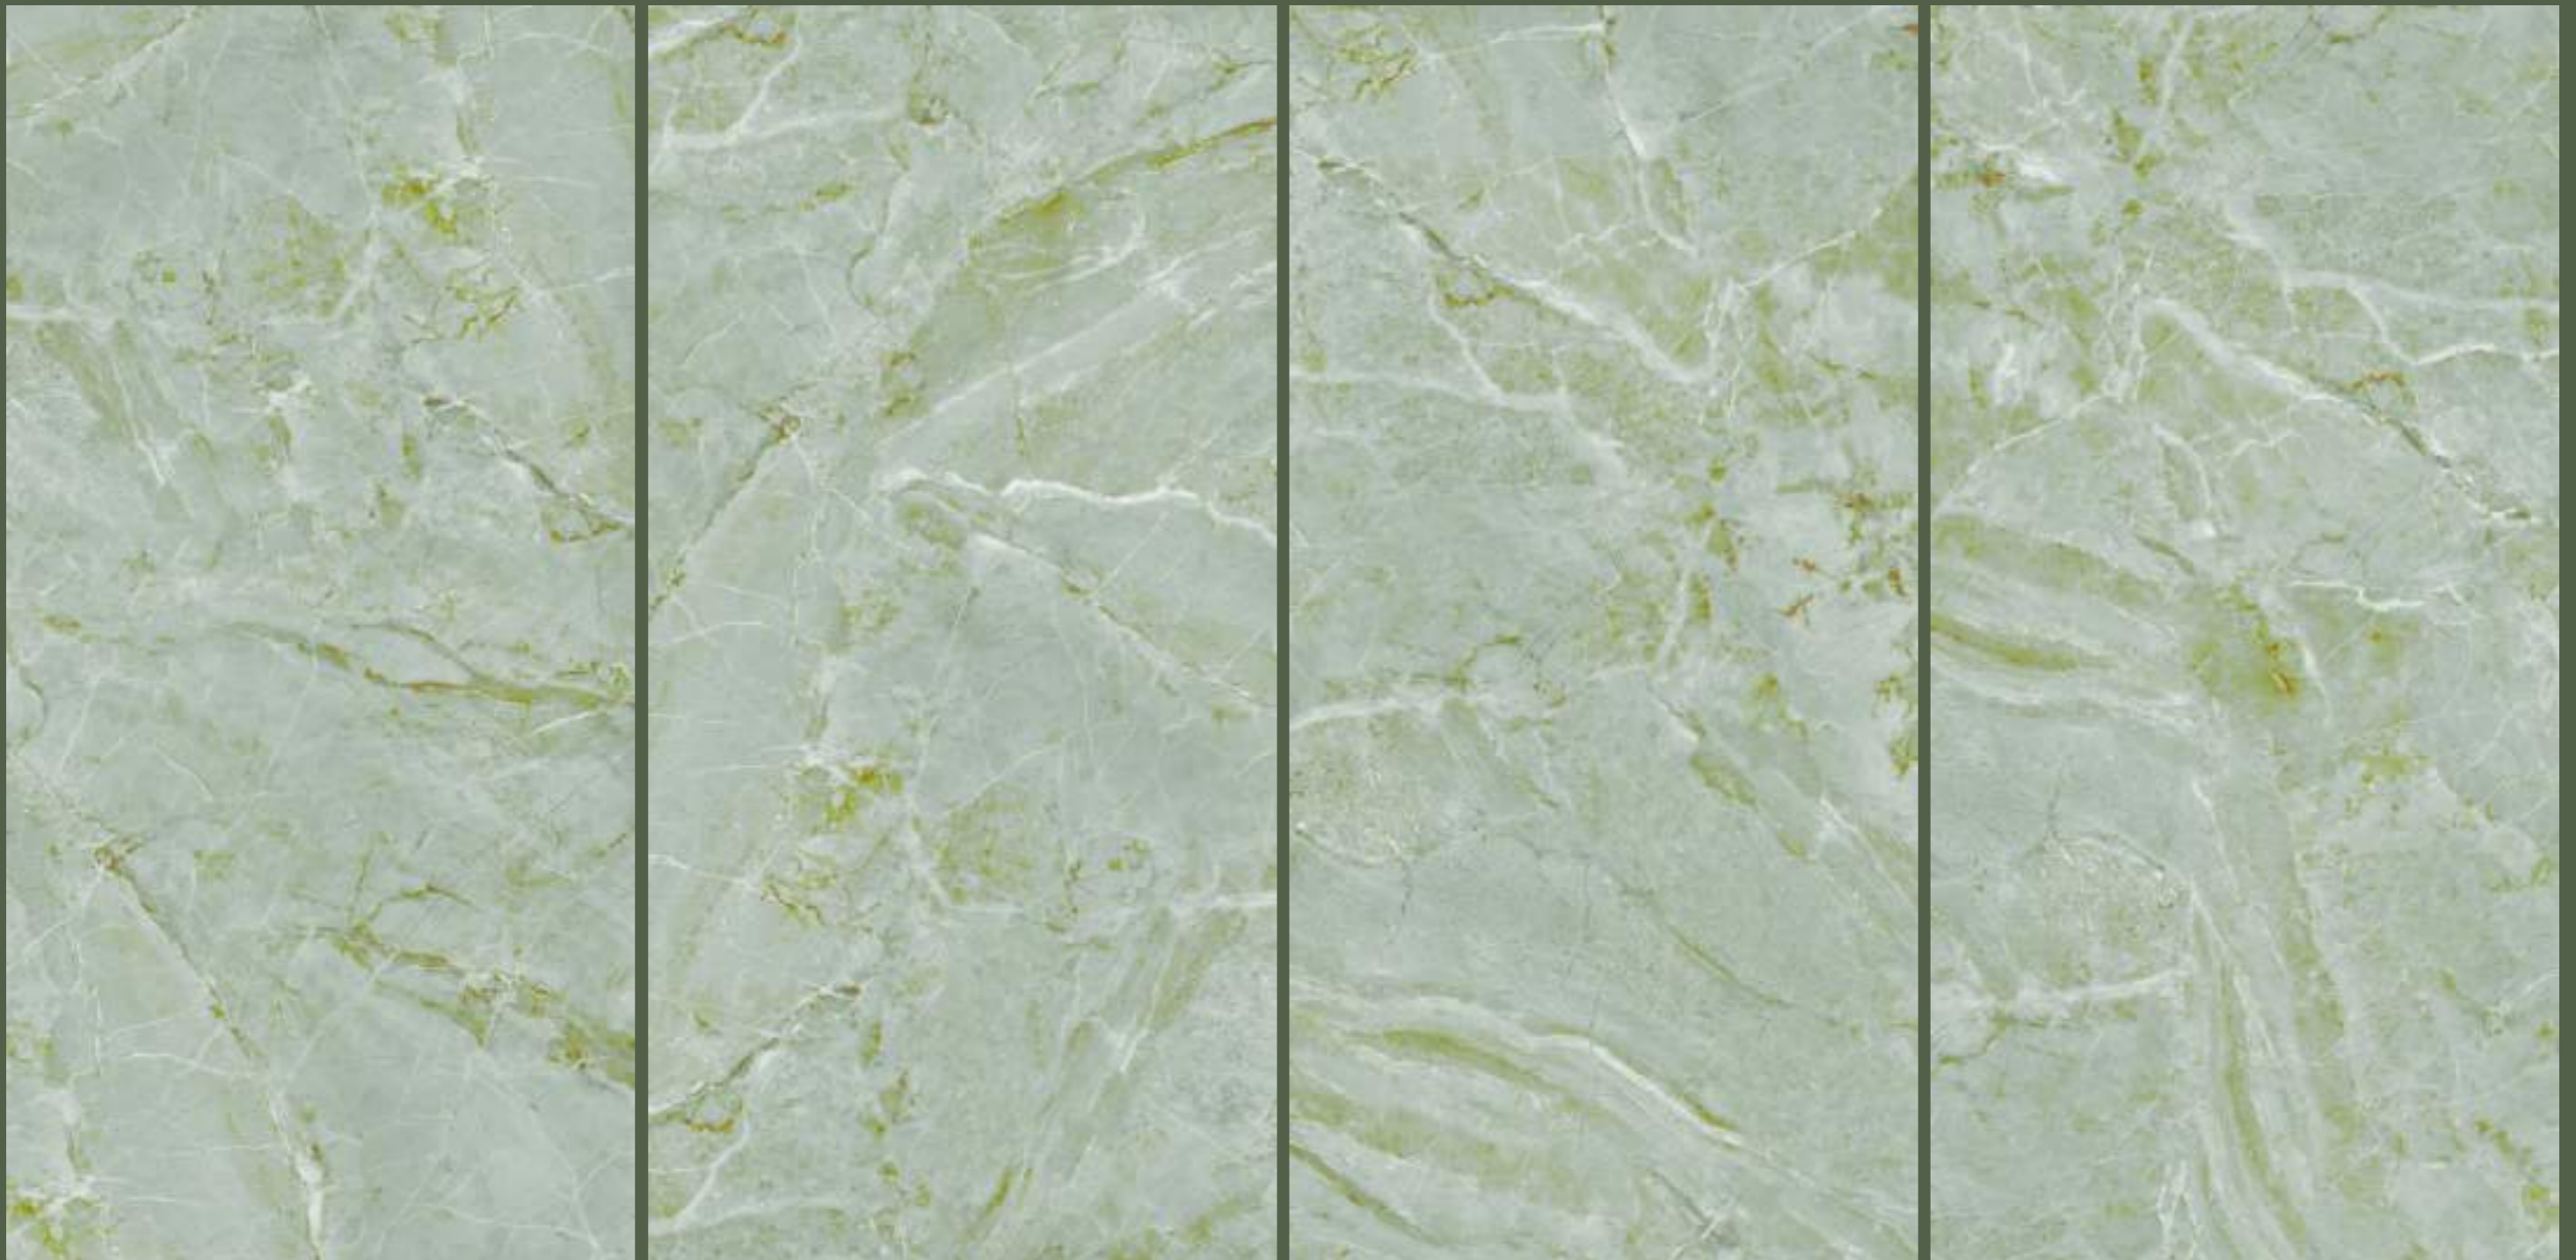

VINEE GREEN

Size : 600x1200mm | 60x120cm

Surface : Glossy

Faces : 4 Randoms

Thickness : 9mm (Approx)