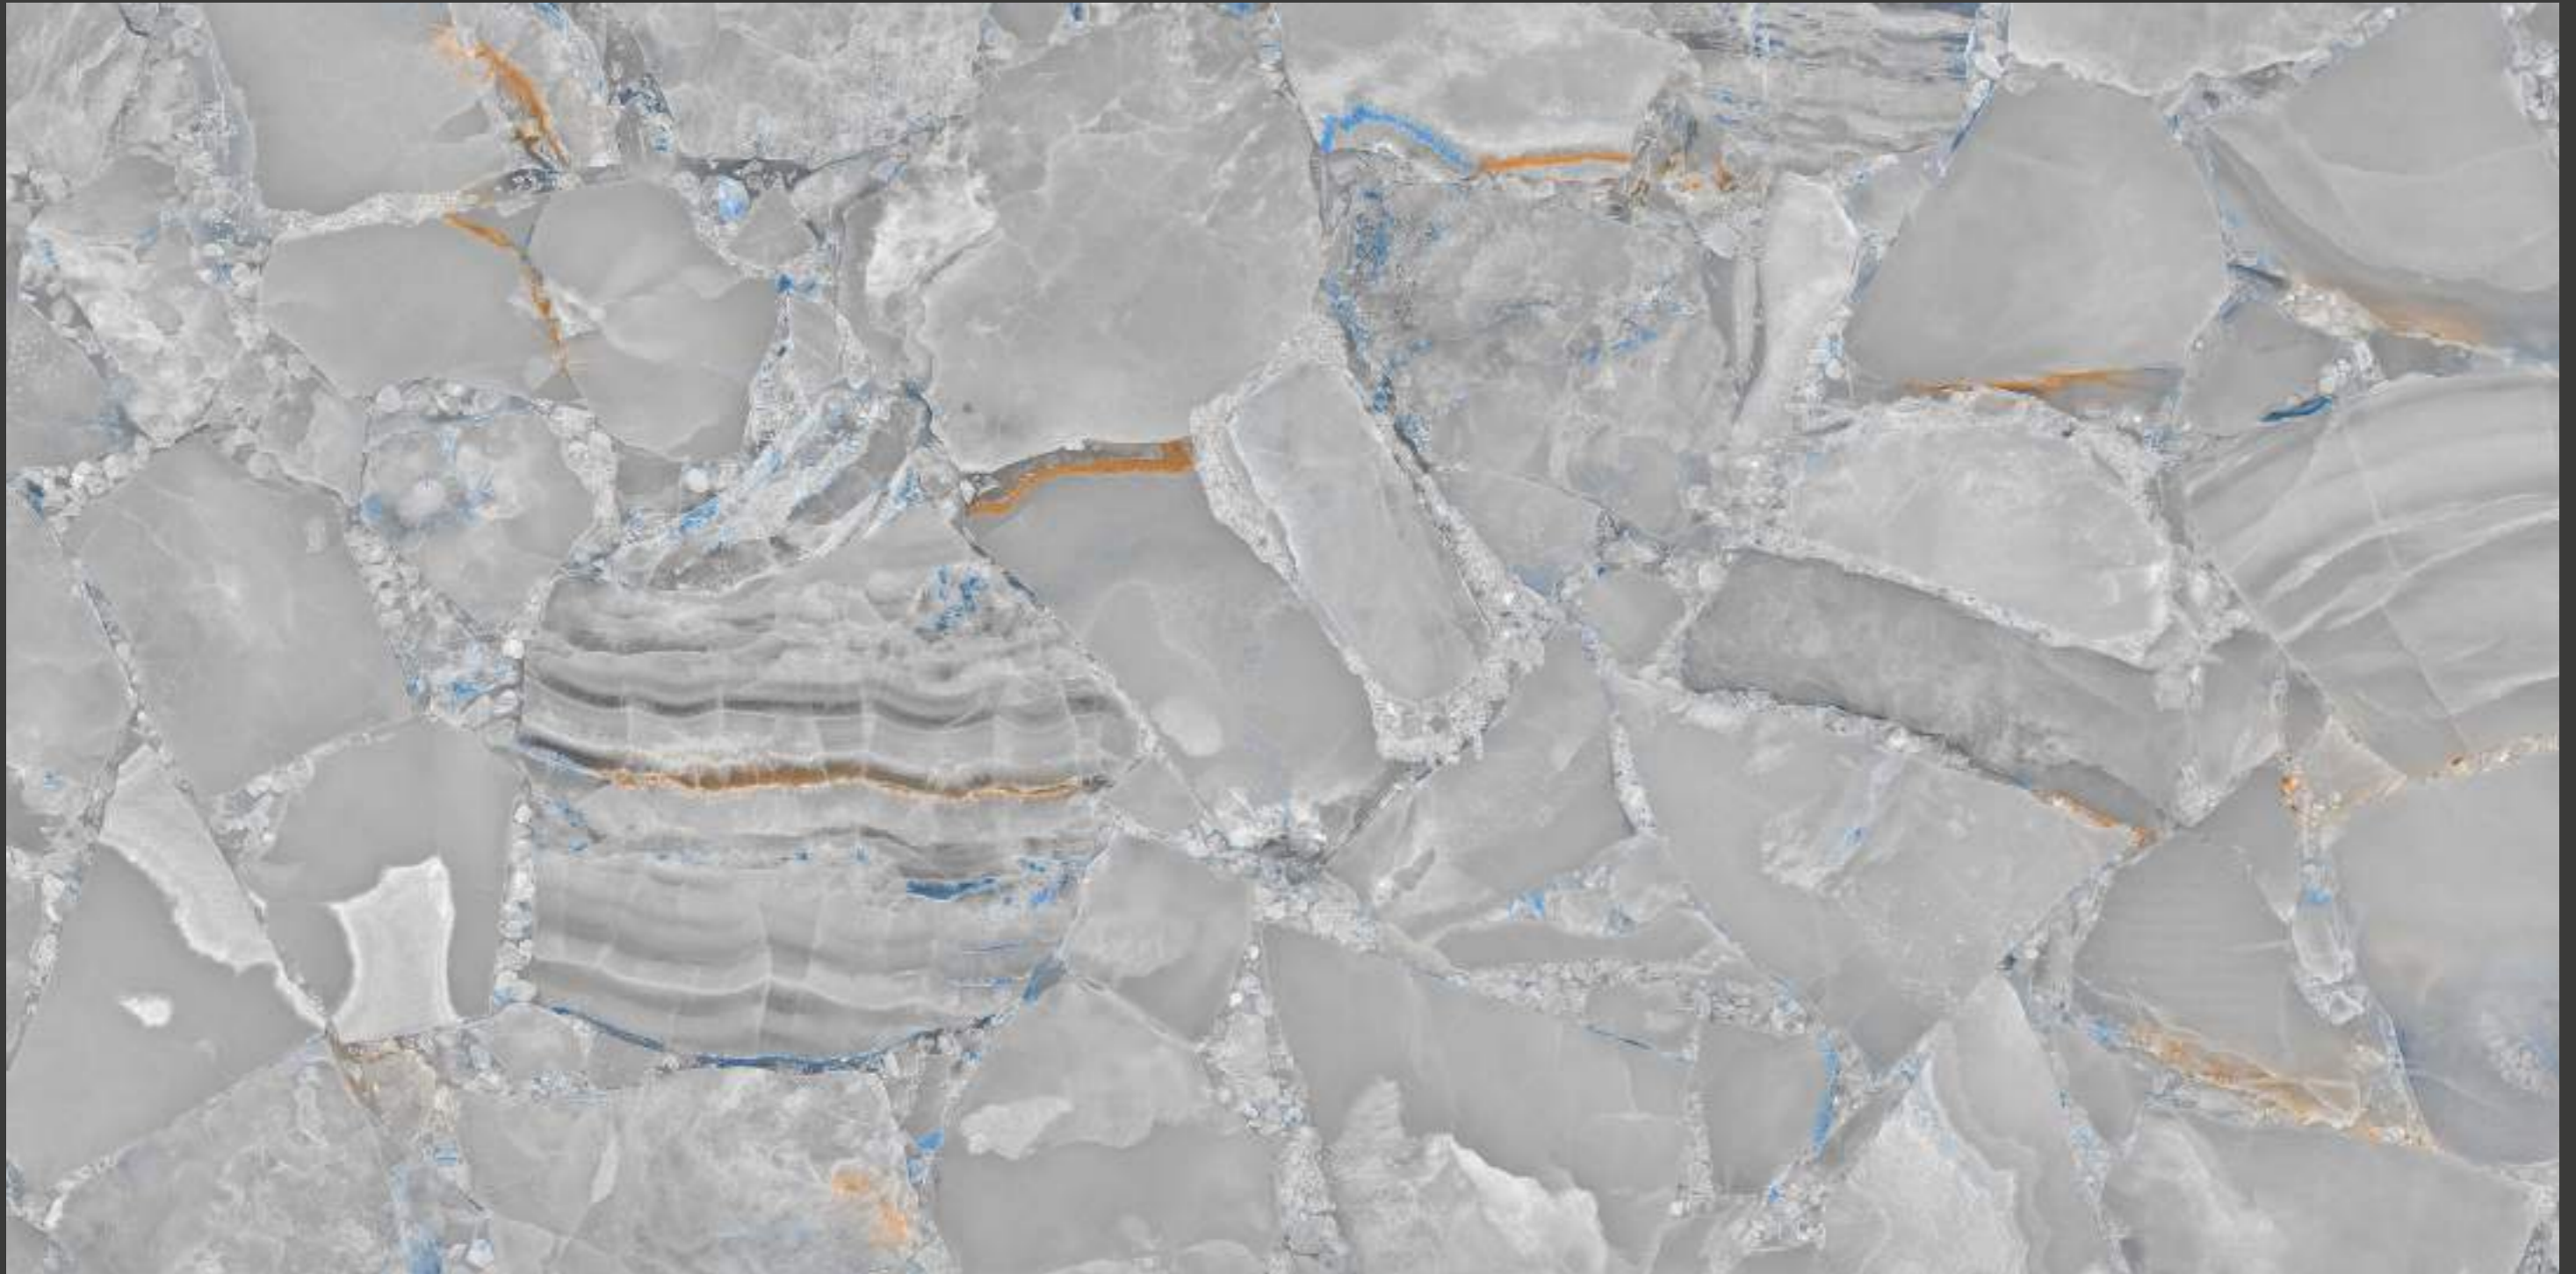

JADE TERRAZO GREY

Size : 600x1200mm | 60x120cm

Surface : Glossy

Faces : 4 Randoms

Thickness : 9mm (Approx)