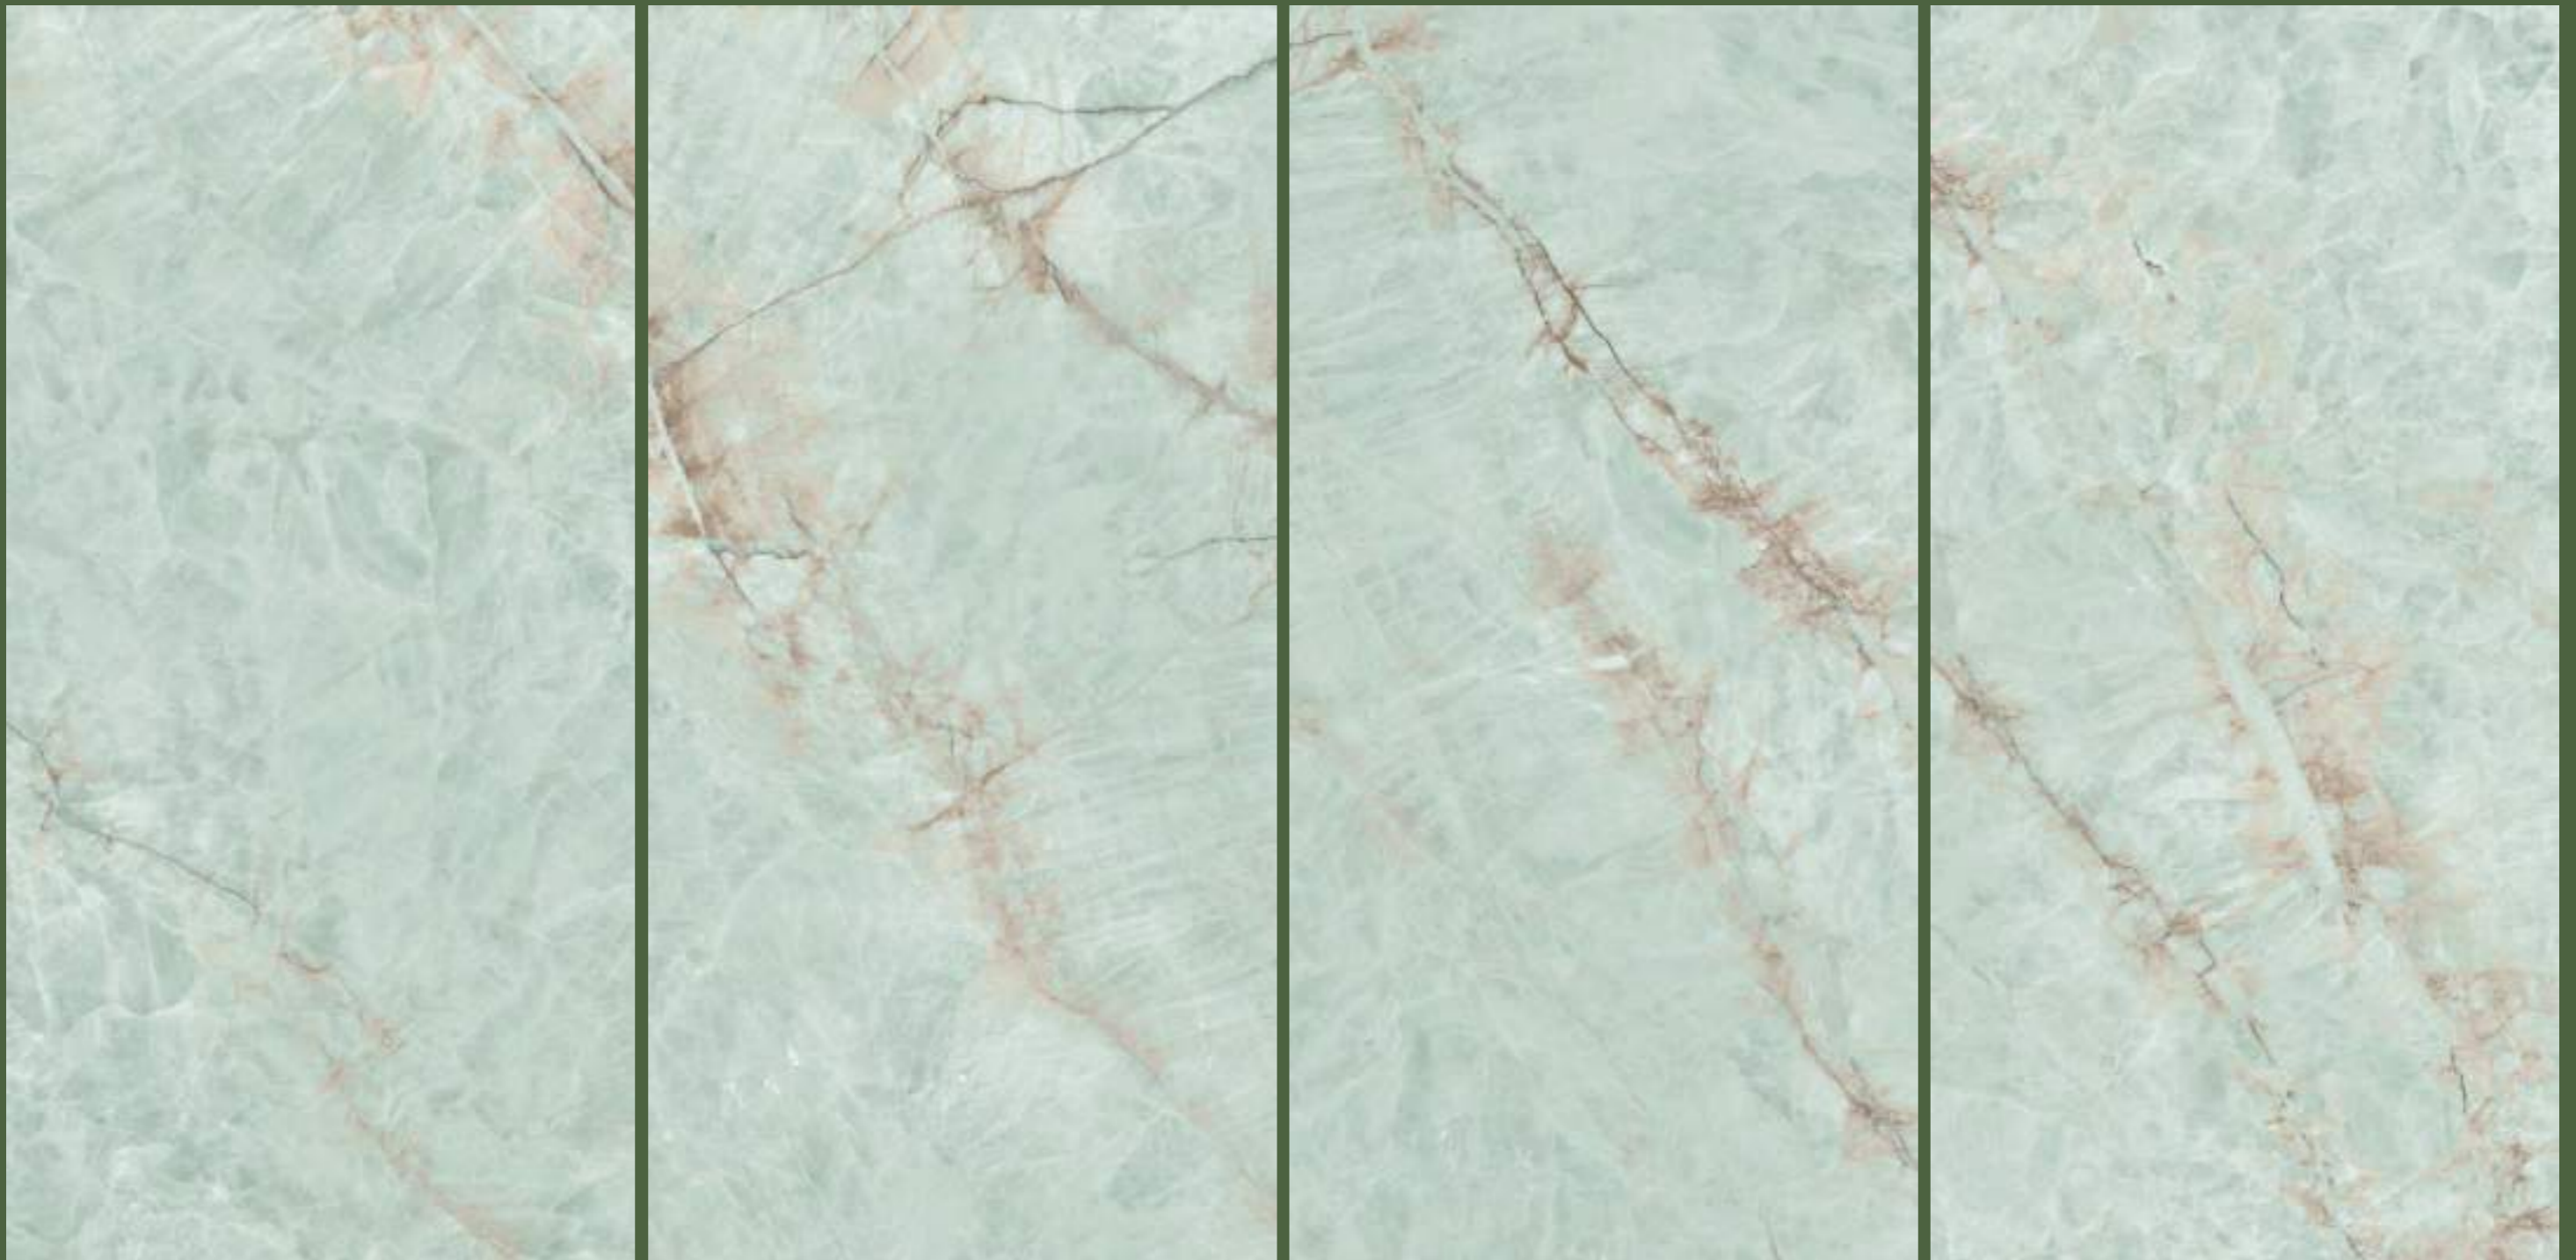

JADORE AQUA

Size : 600x1200mm | 60x120cm

Surface : Glossy

Faces : 4 Randoms

Thickness : 9mm (Approx)