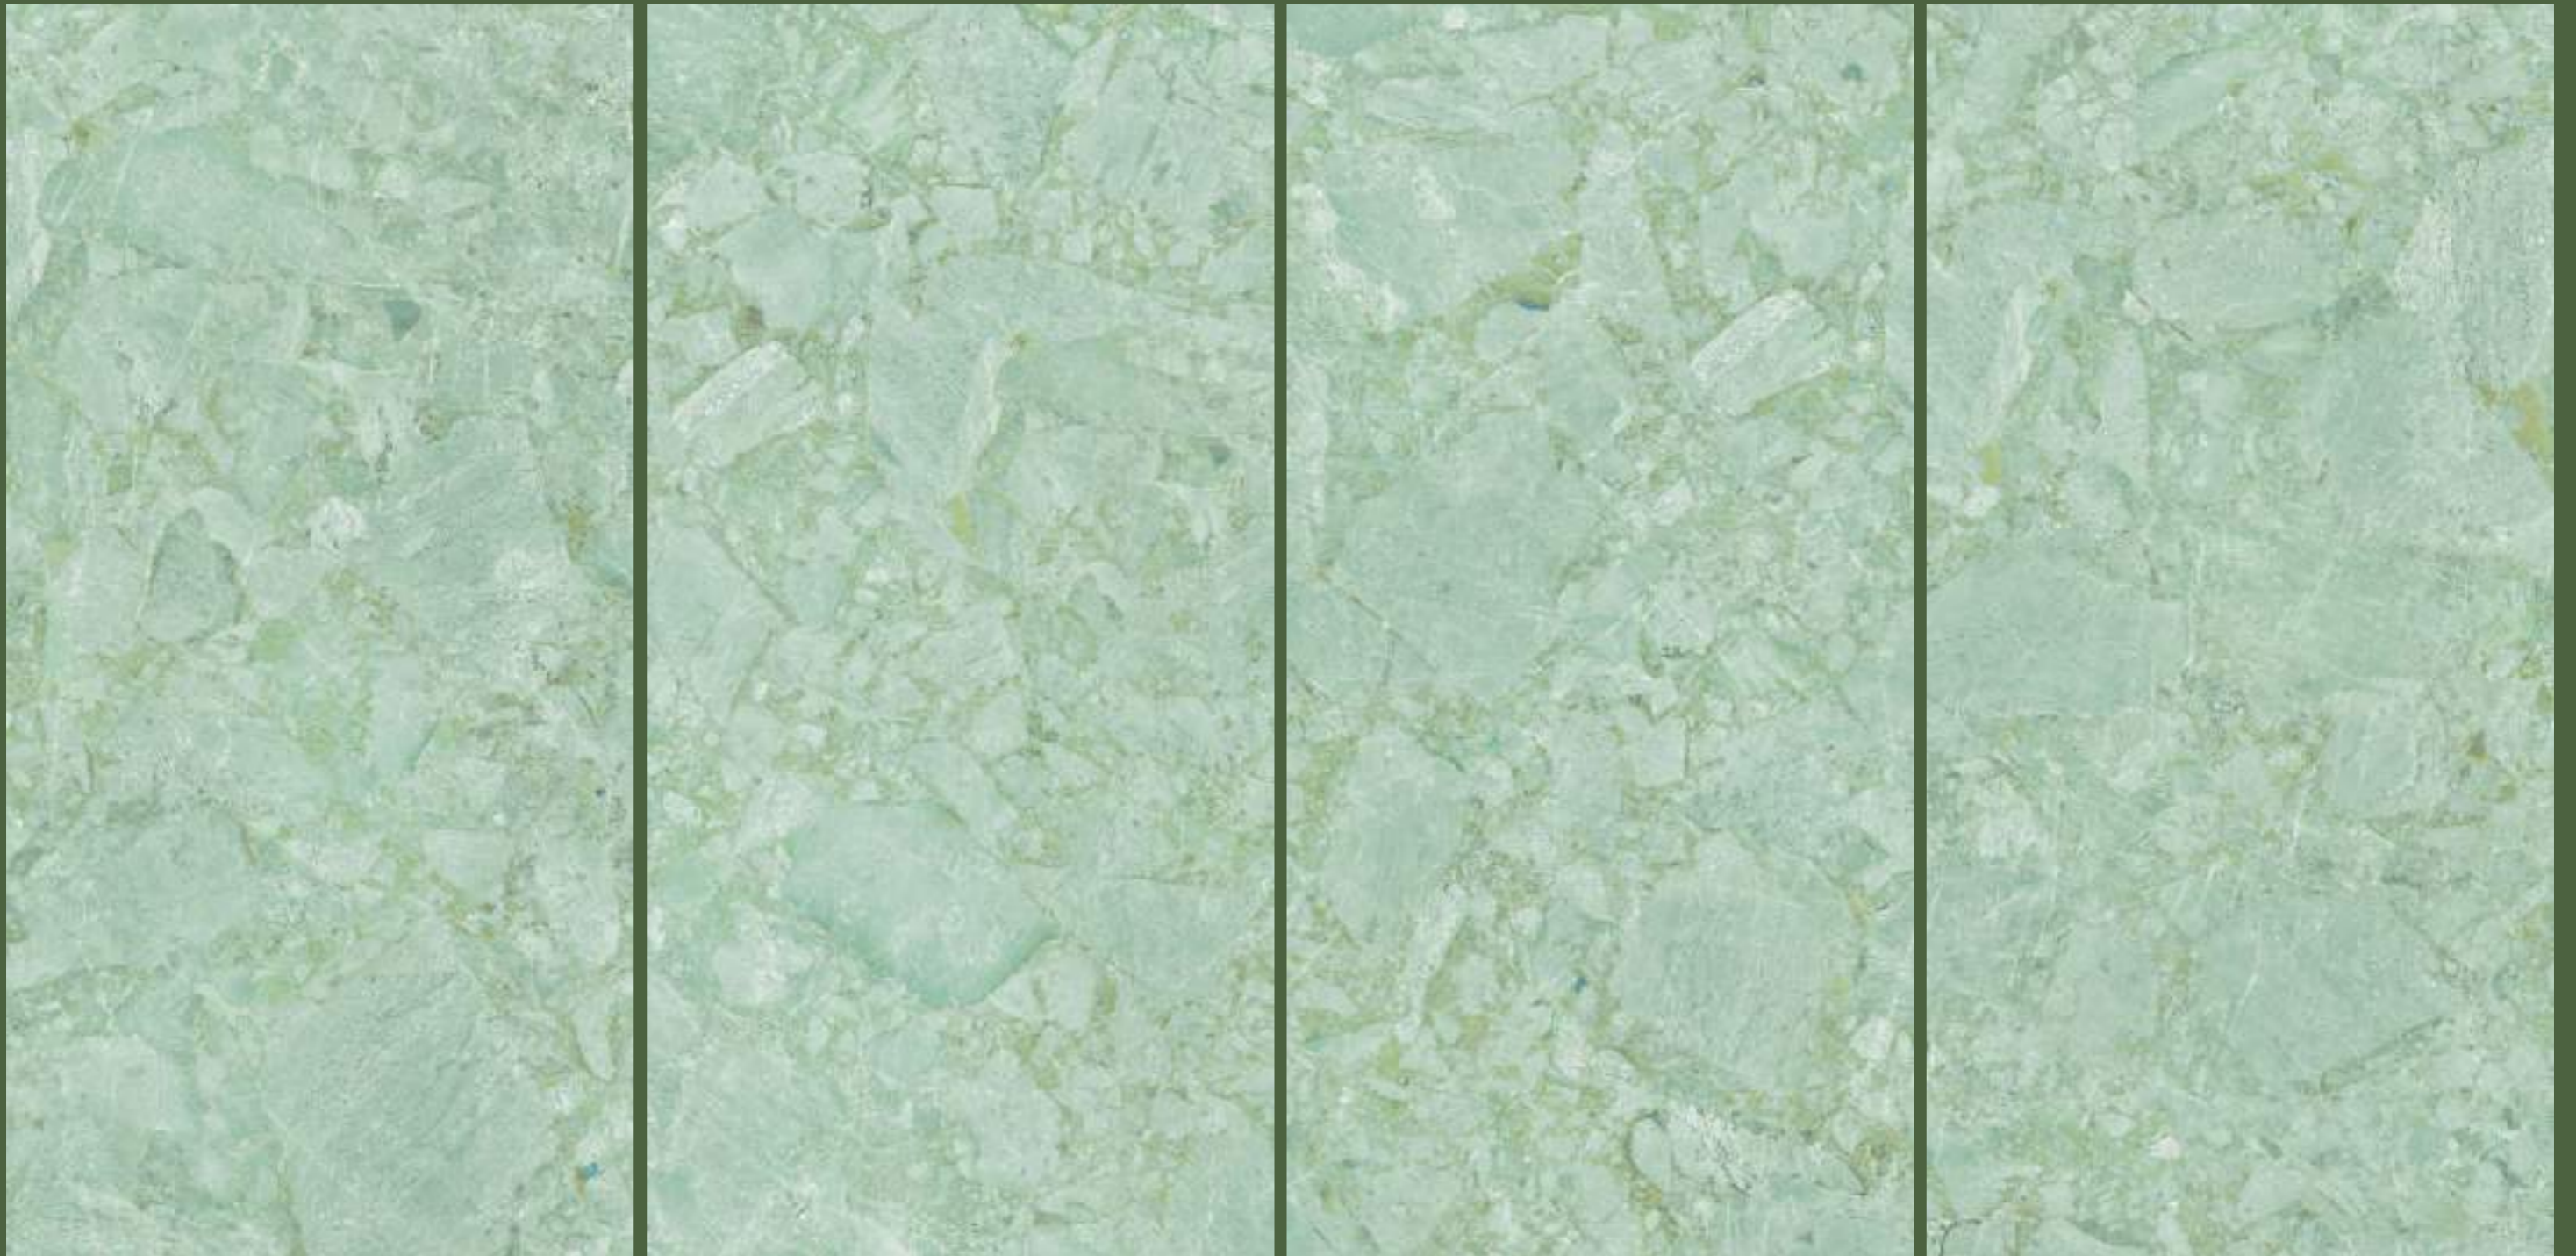

Surface : Glossy

Faces : 4 Randoms

Thickness : 9mm (Approx)

MING GREEN

Size : 600x1200mm | 60x120cm

Surface : Glossy

Faces : 4 Randoms

Thickness : 9mm (Approx)