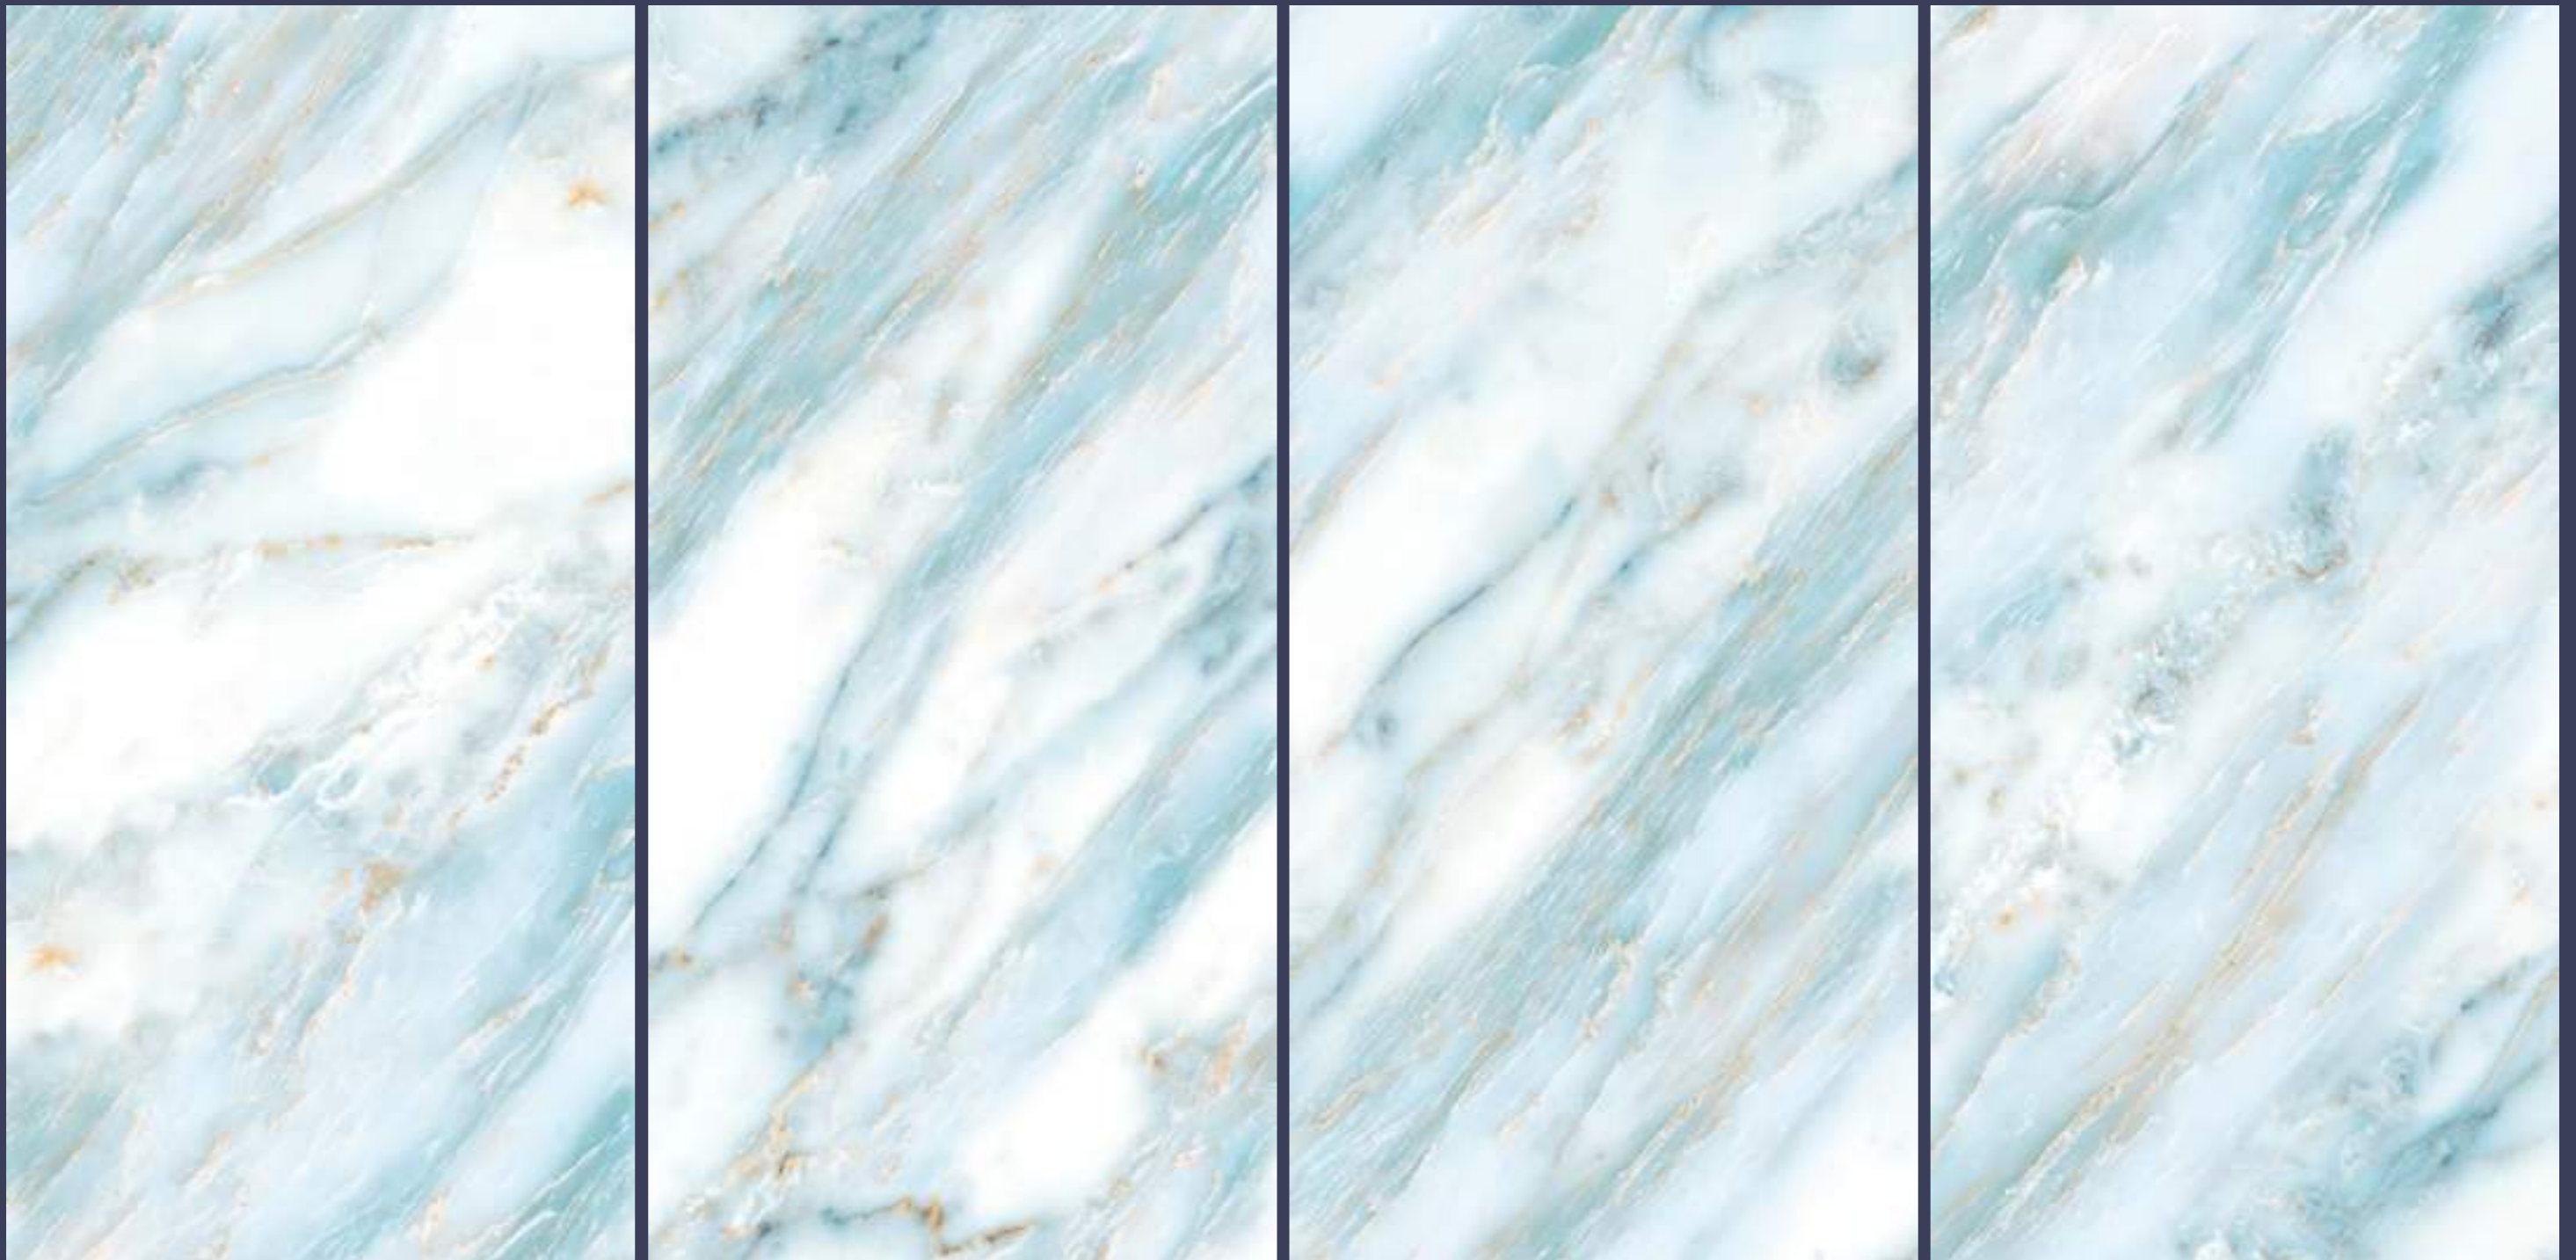

ALKIN AQUA

Size : 600x1200mm | 60x120cm

Surface : Glossy

Faces : 4 Randoms

Thickness : 9mm (Approx)