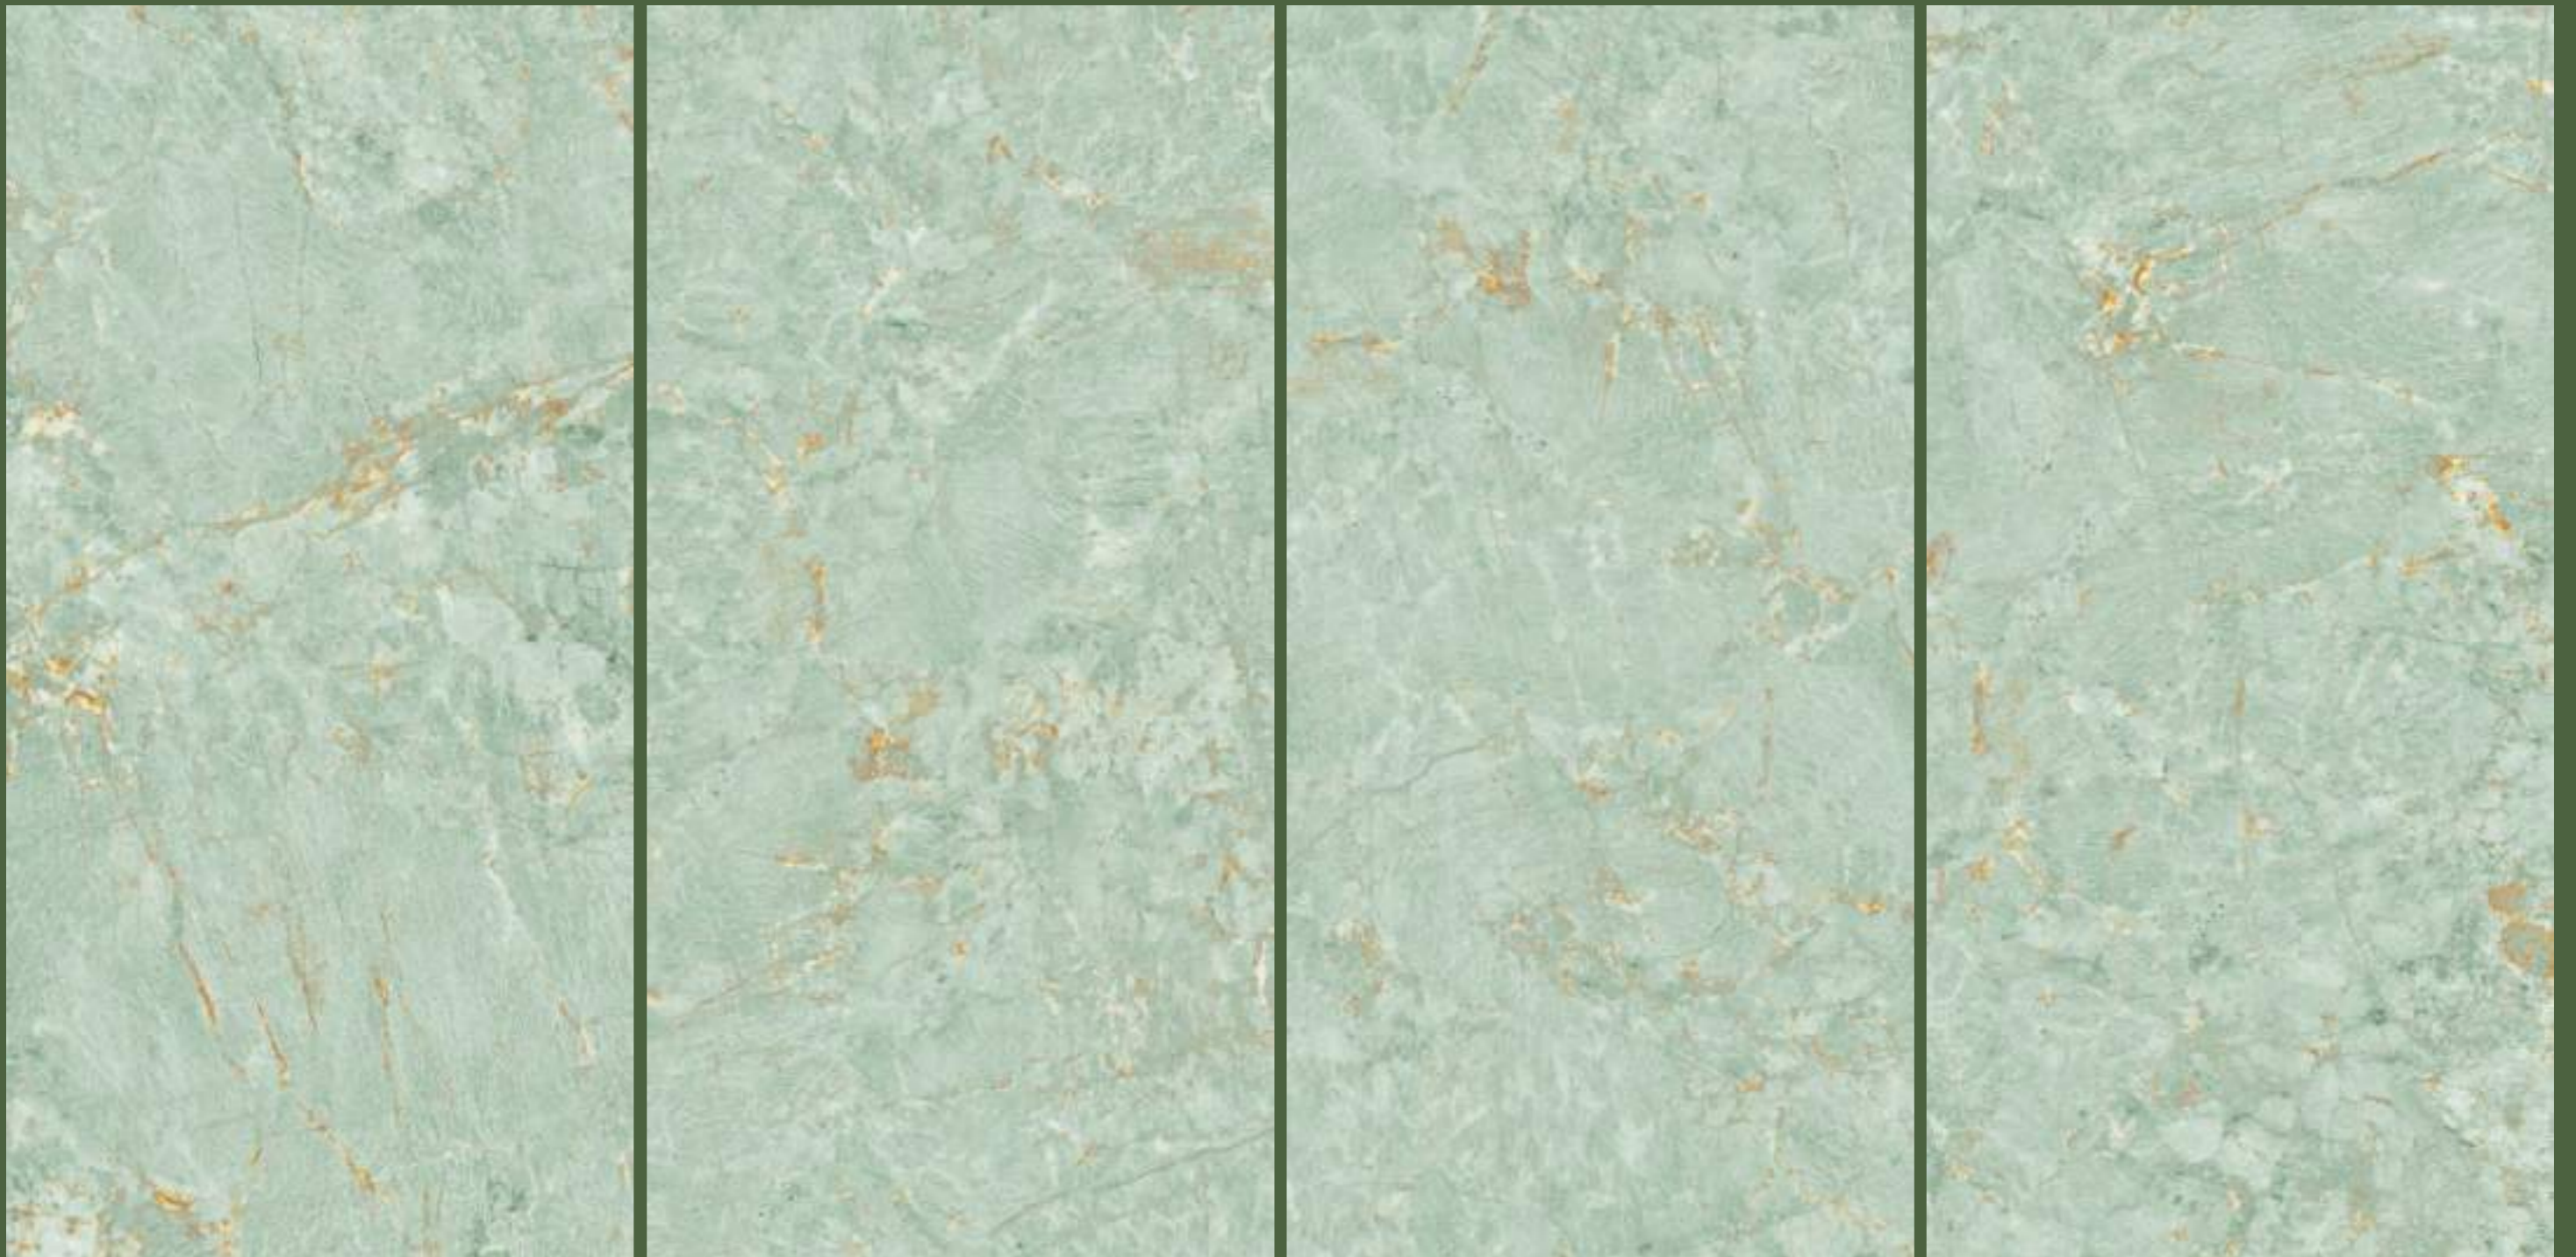

Thickness : 9mm (Approx)

FOYER GREEN

Size : 600x1200mm | 60x120cm

Surface : Glossy

Faces : 4 Randoms

Thickness : 9mm (Approx)

FOYER LEMON

Size : 600x1200mm | 60x120cm