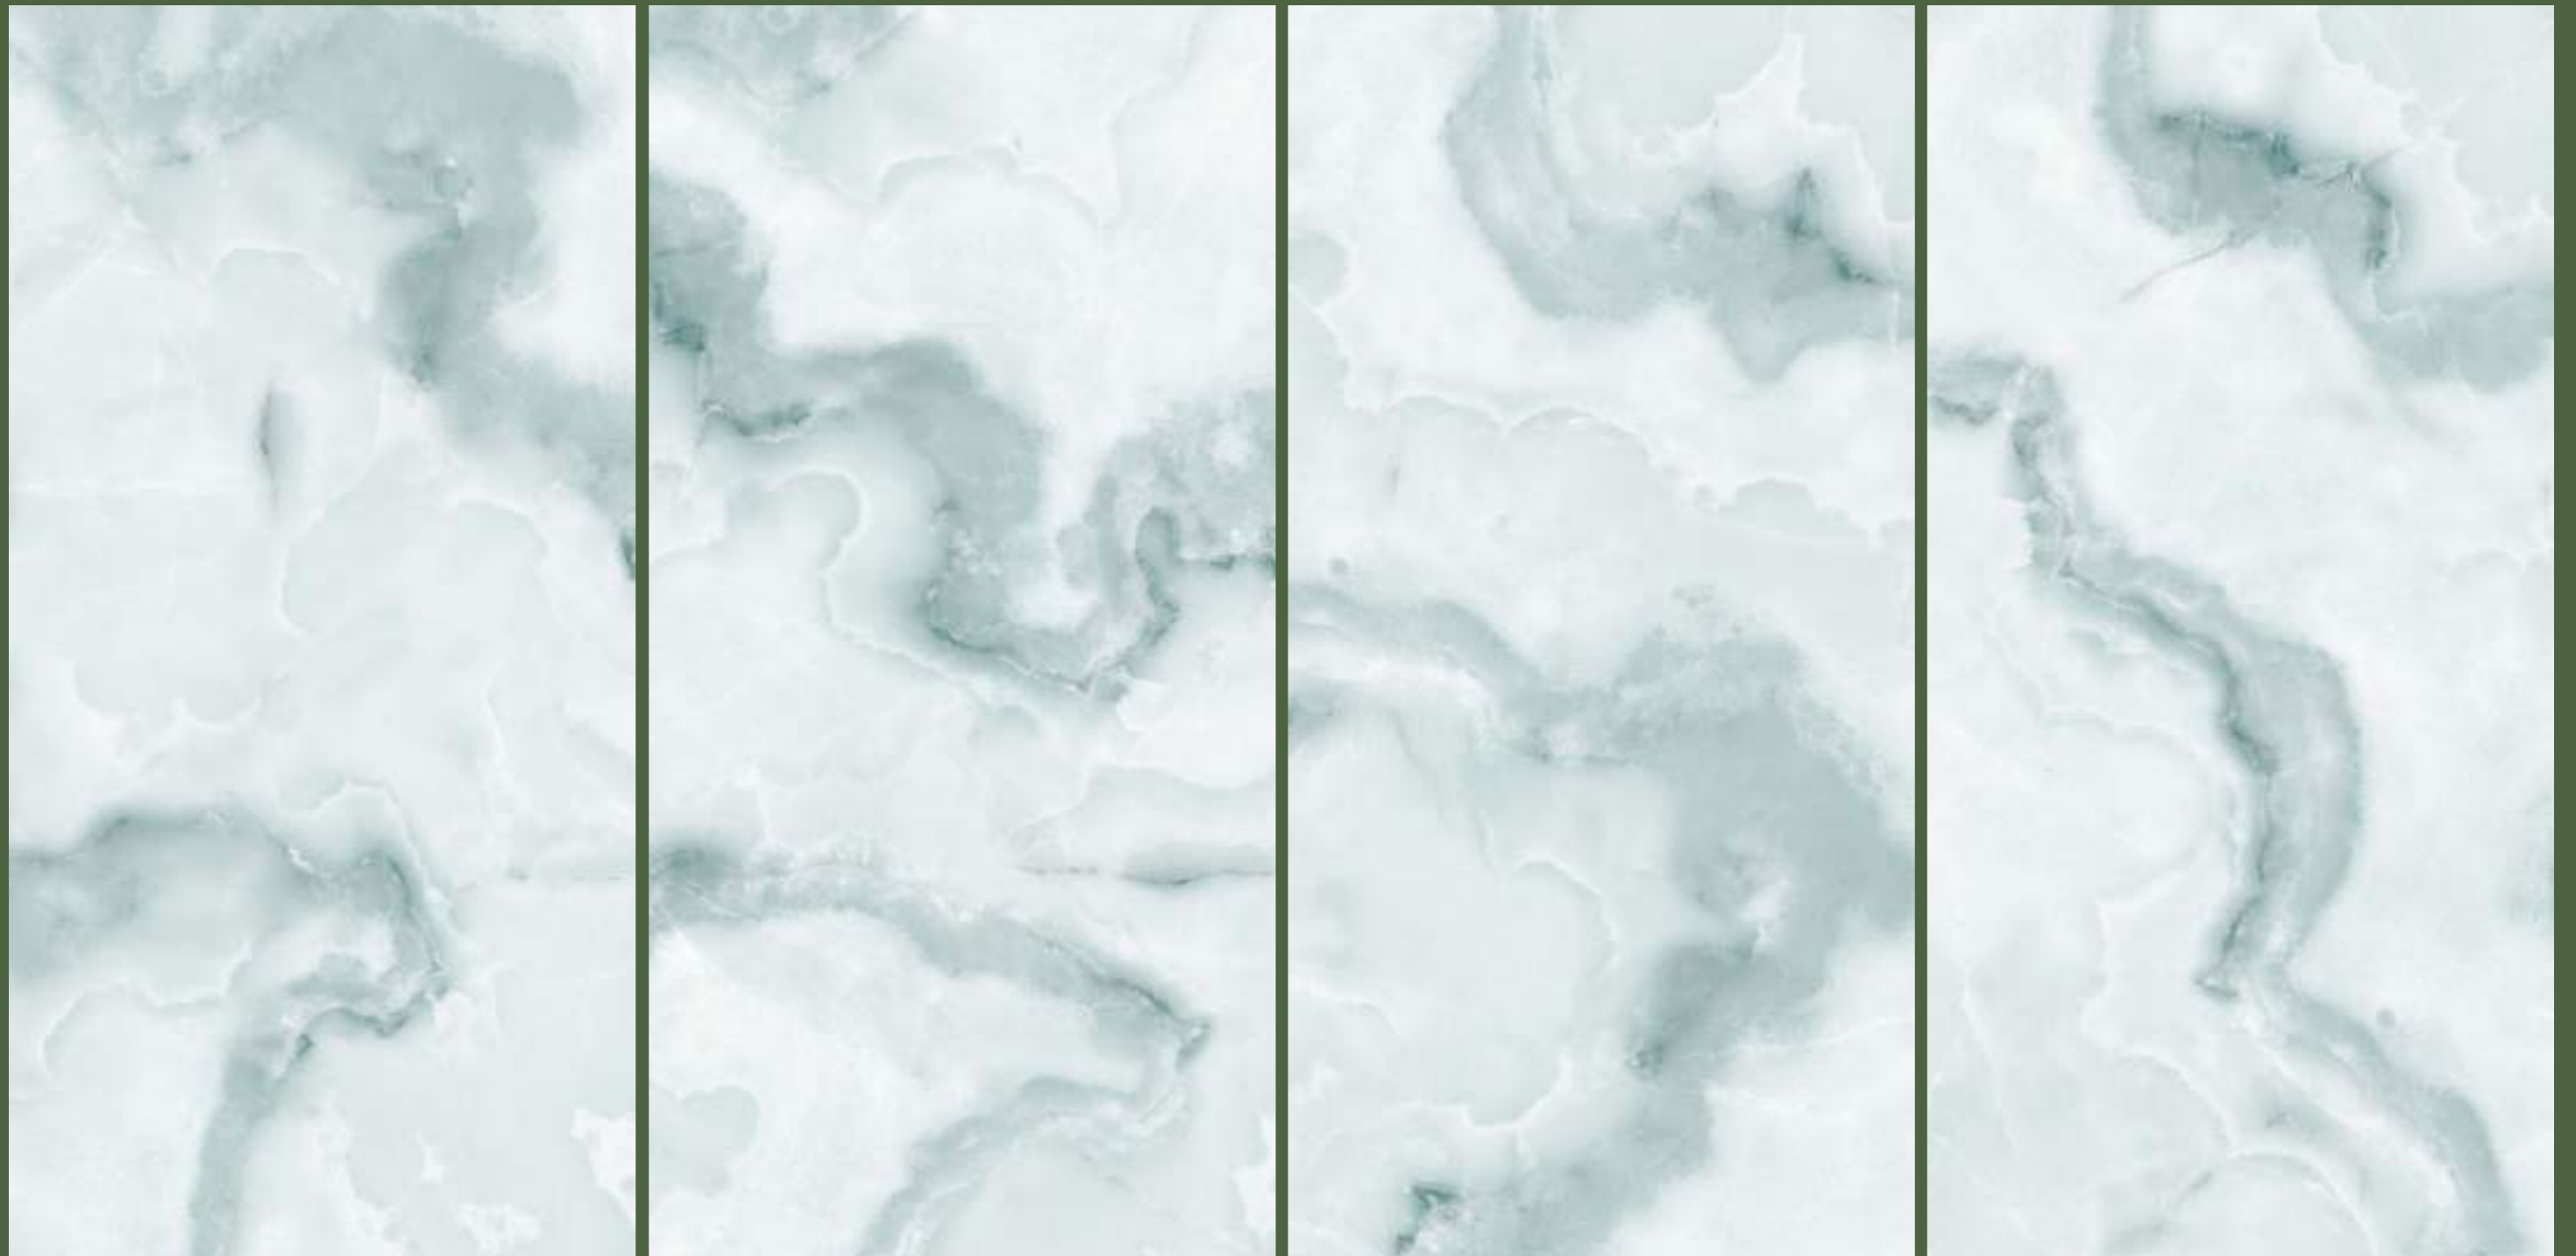

LIVID AQUA ICE

Size : 600x1200mm | 60x120cm

Surface : Glossy

Faces : 4 Randoms

Thickness : 9mm (Approx)