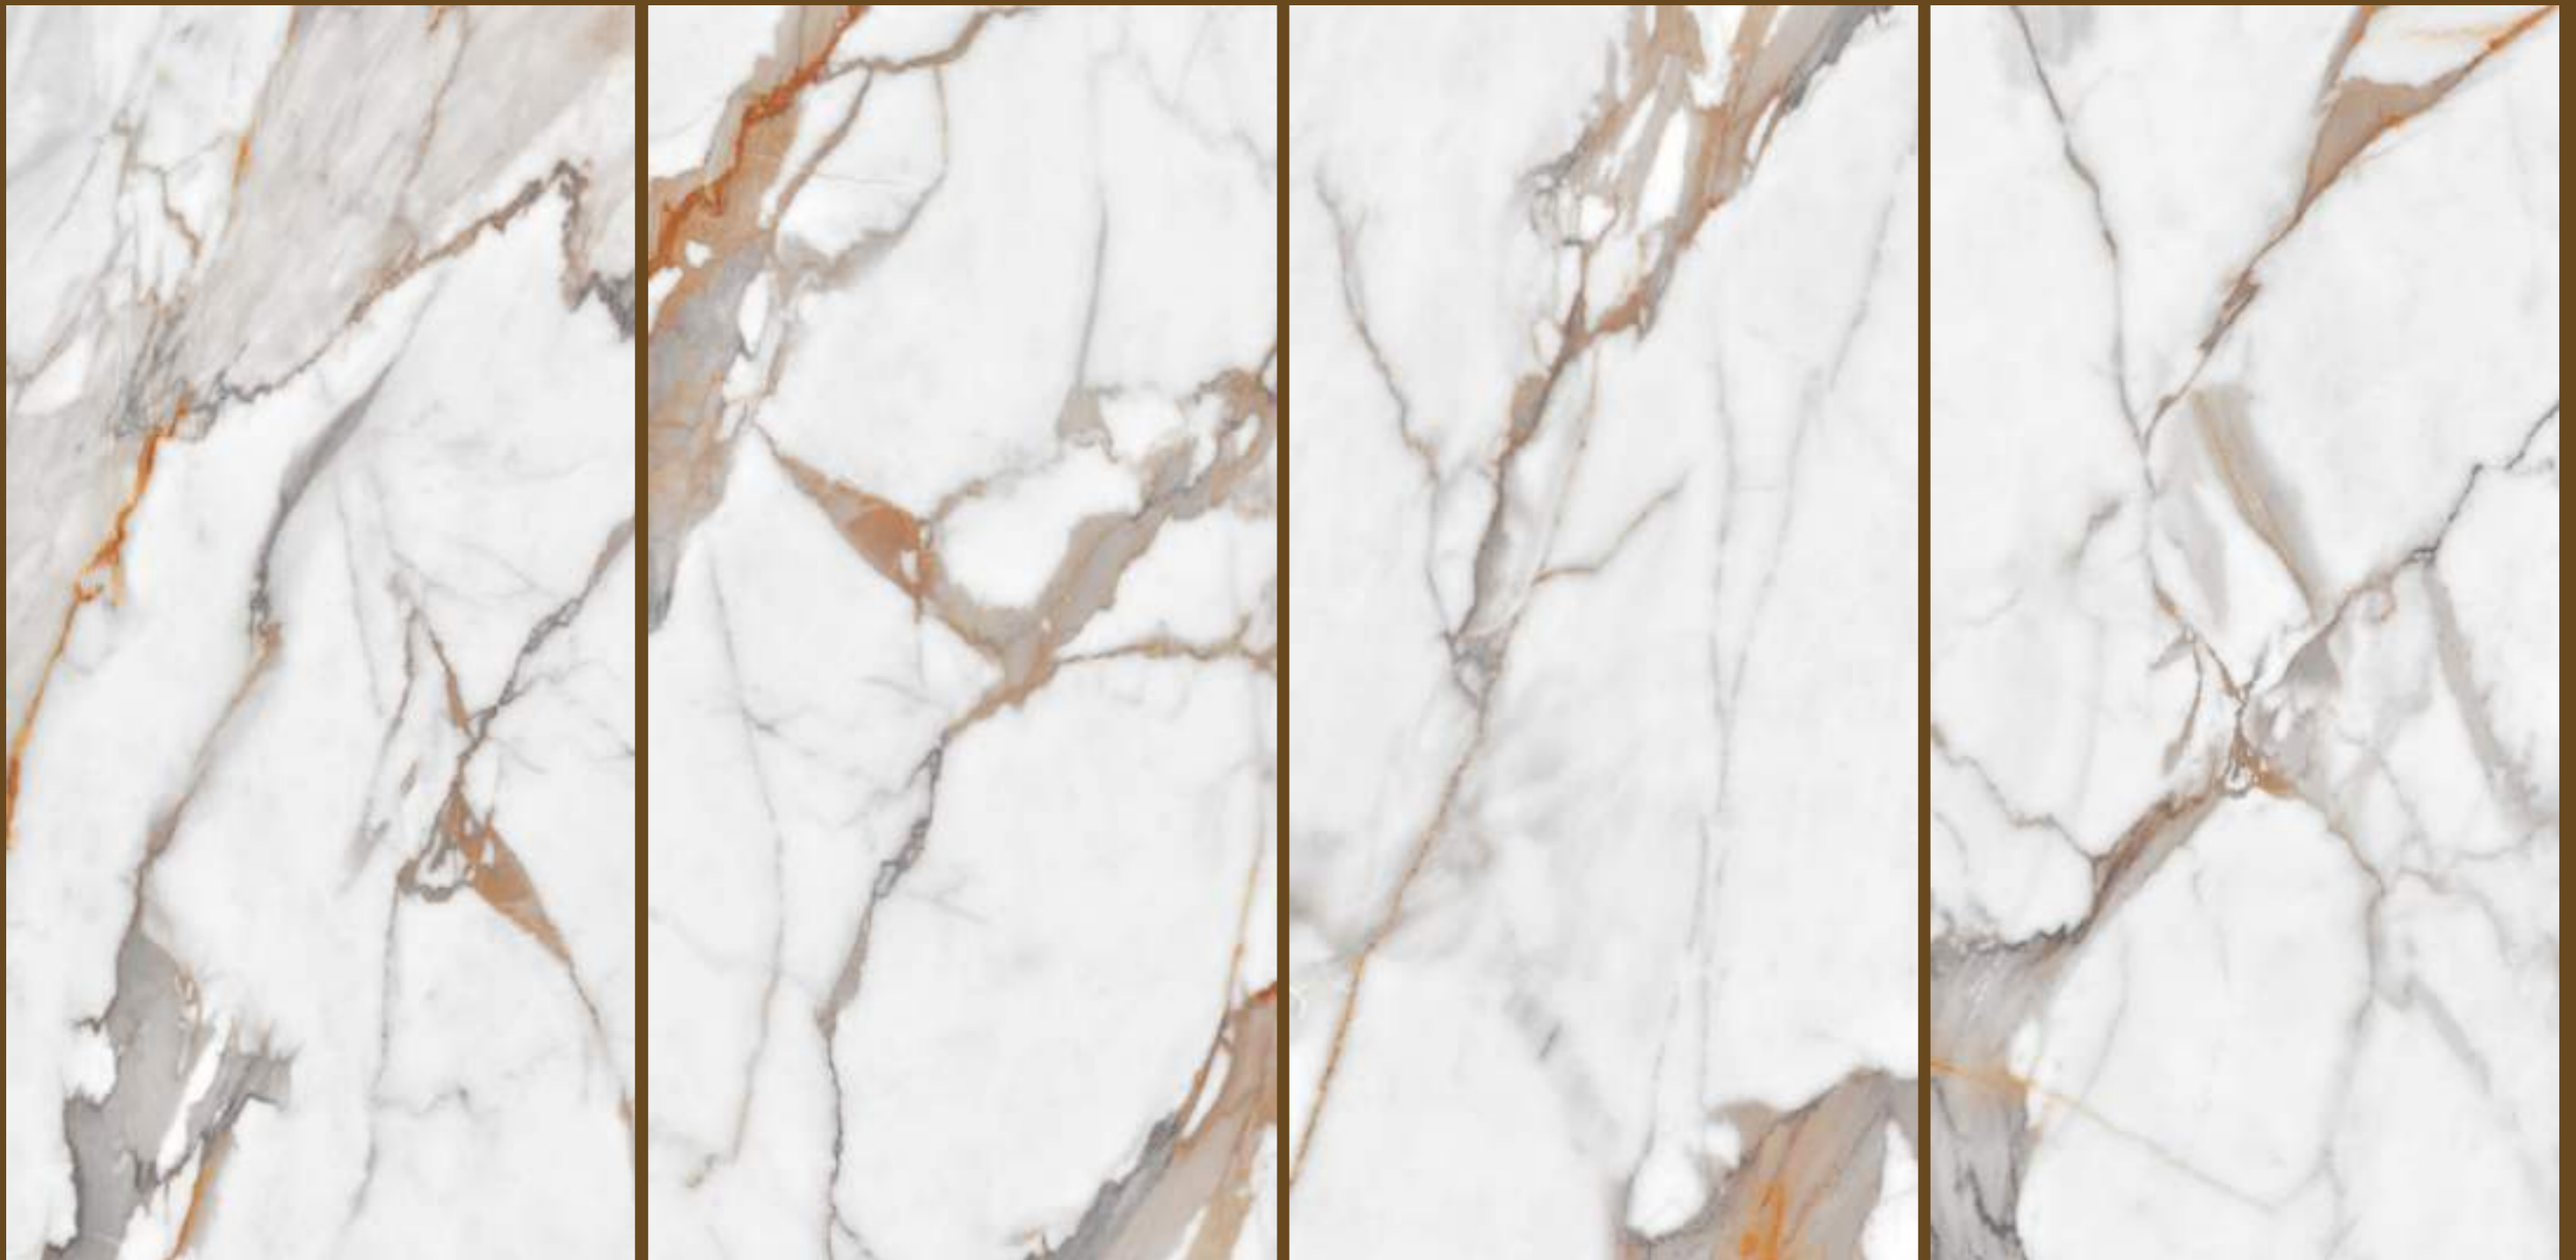

ADRINA BROWN

Size : 600x1200mm | 60x120cm

Surface : Glossy

Faces : 4 Randoms

Thickness : 9mm (Approx)