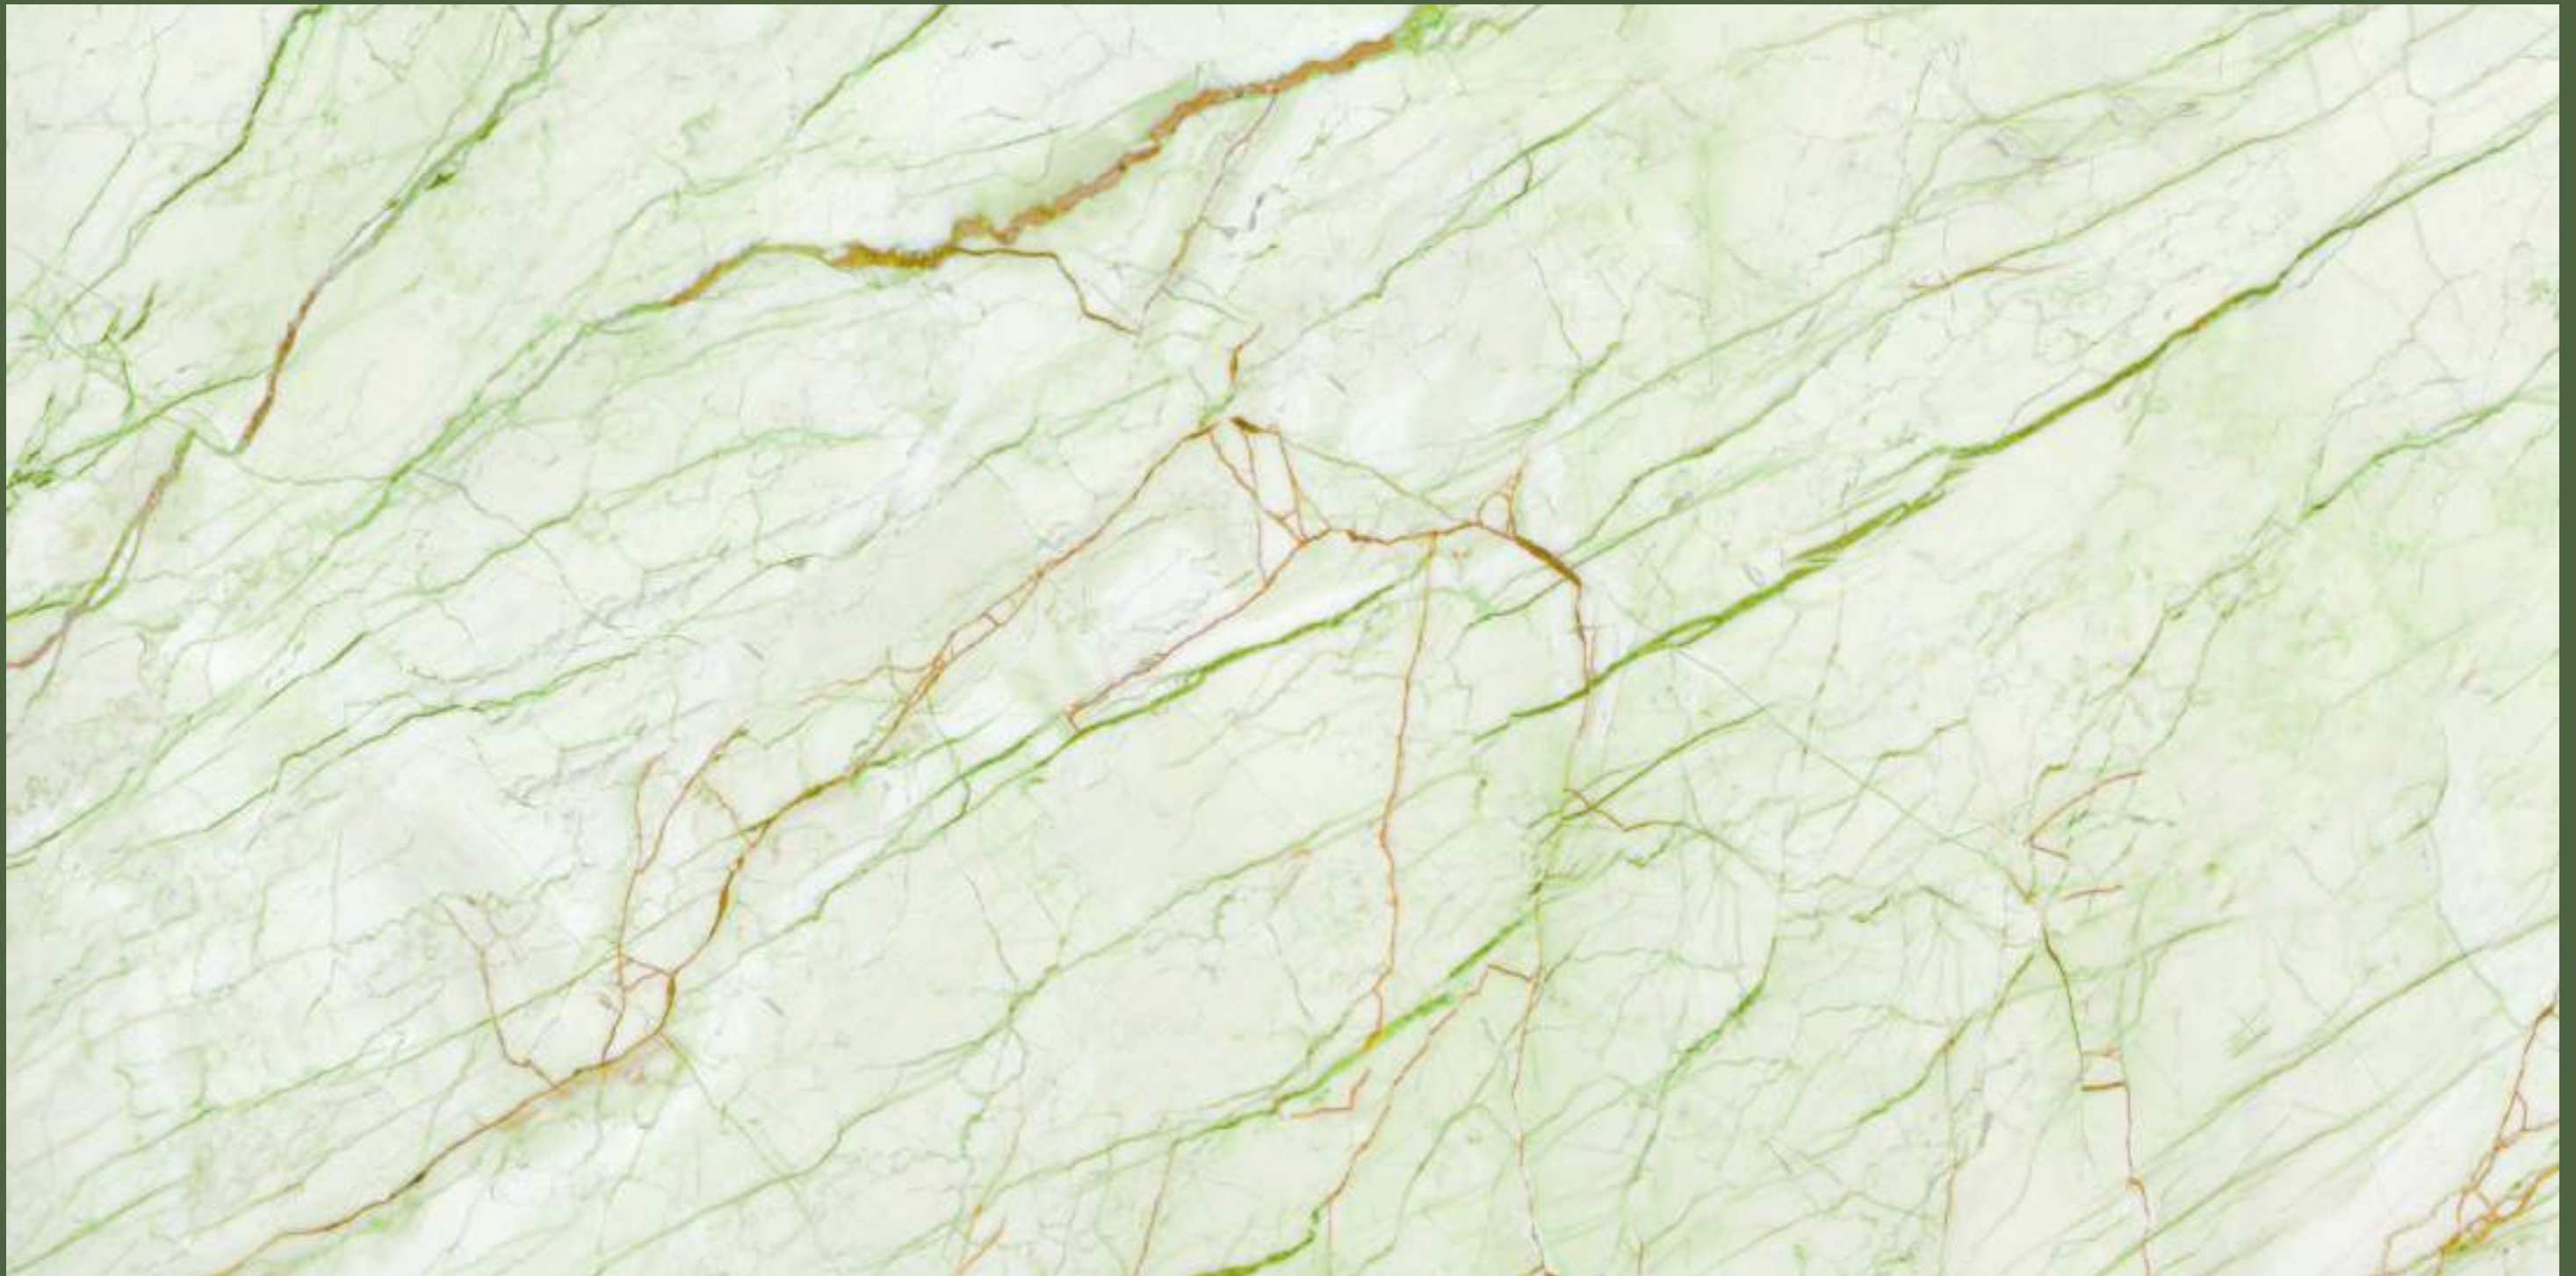

DESIGN :
EMERALD RED

EON GREEN

Size : 600x1200mm | 60x120cm

Surface : Glossy

Faces : 4 Randoms

Thickness : 9mm (Approx)

EON GREEN

Size : 600x1200mm | 60x120cm