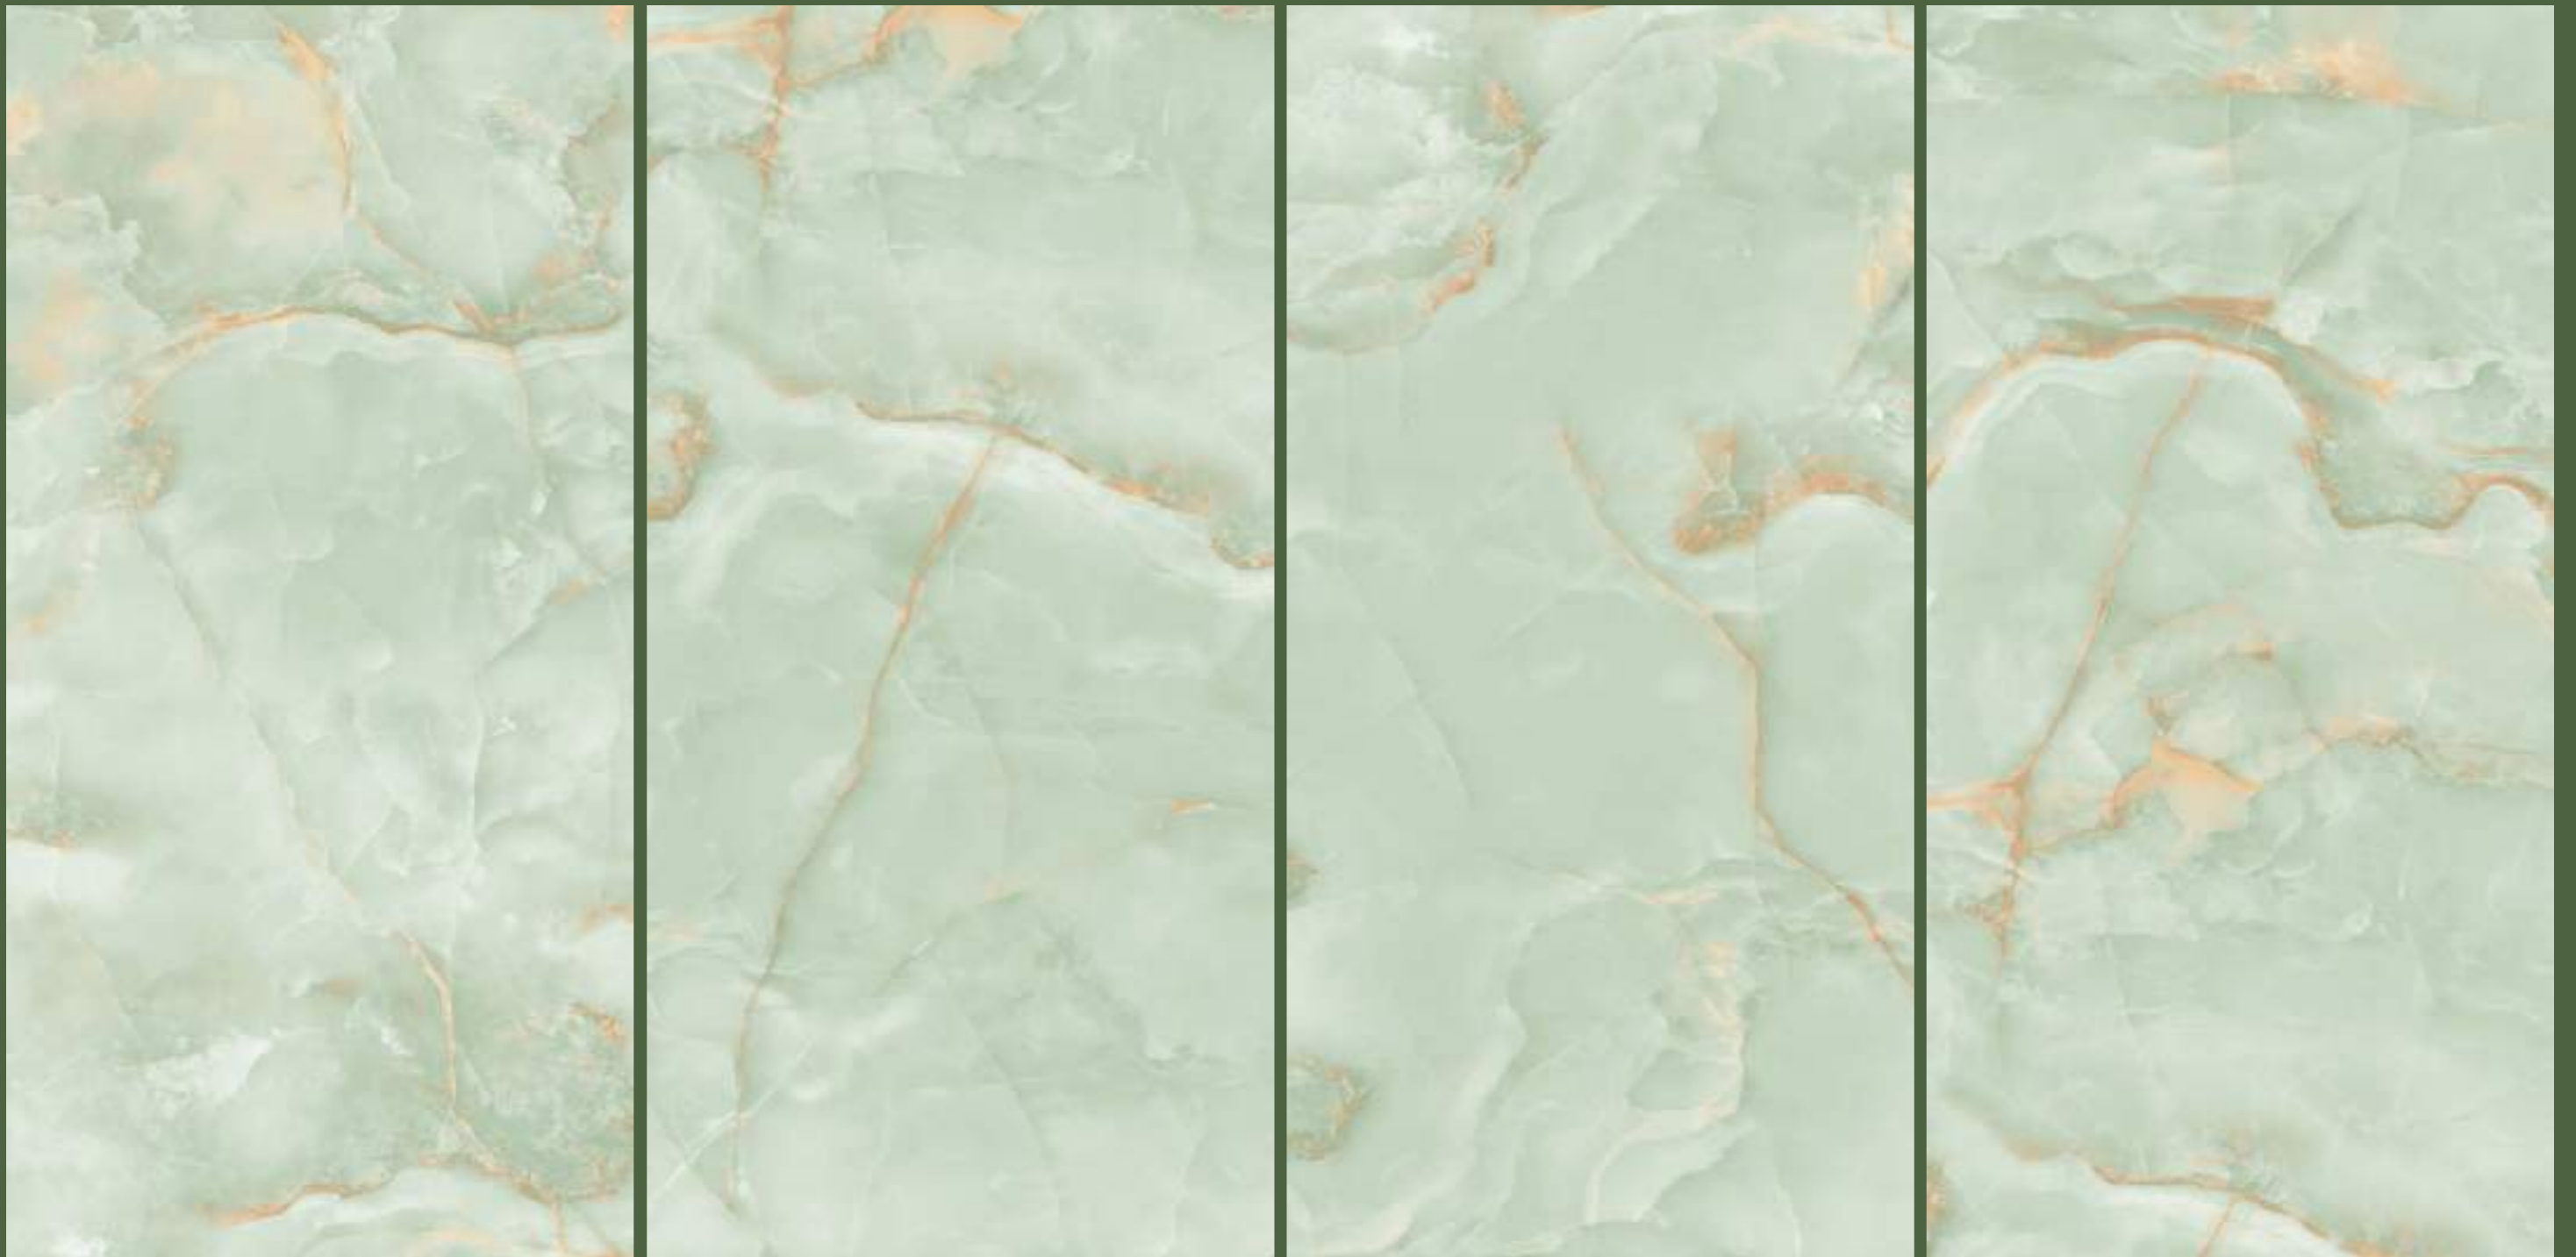

TELE DE GREEN

Size : 600x1200mm | 60x120cm

Surface : Glossy

Faces : 4 Randoms

Thickness : 9mm (Approx)