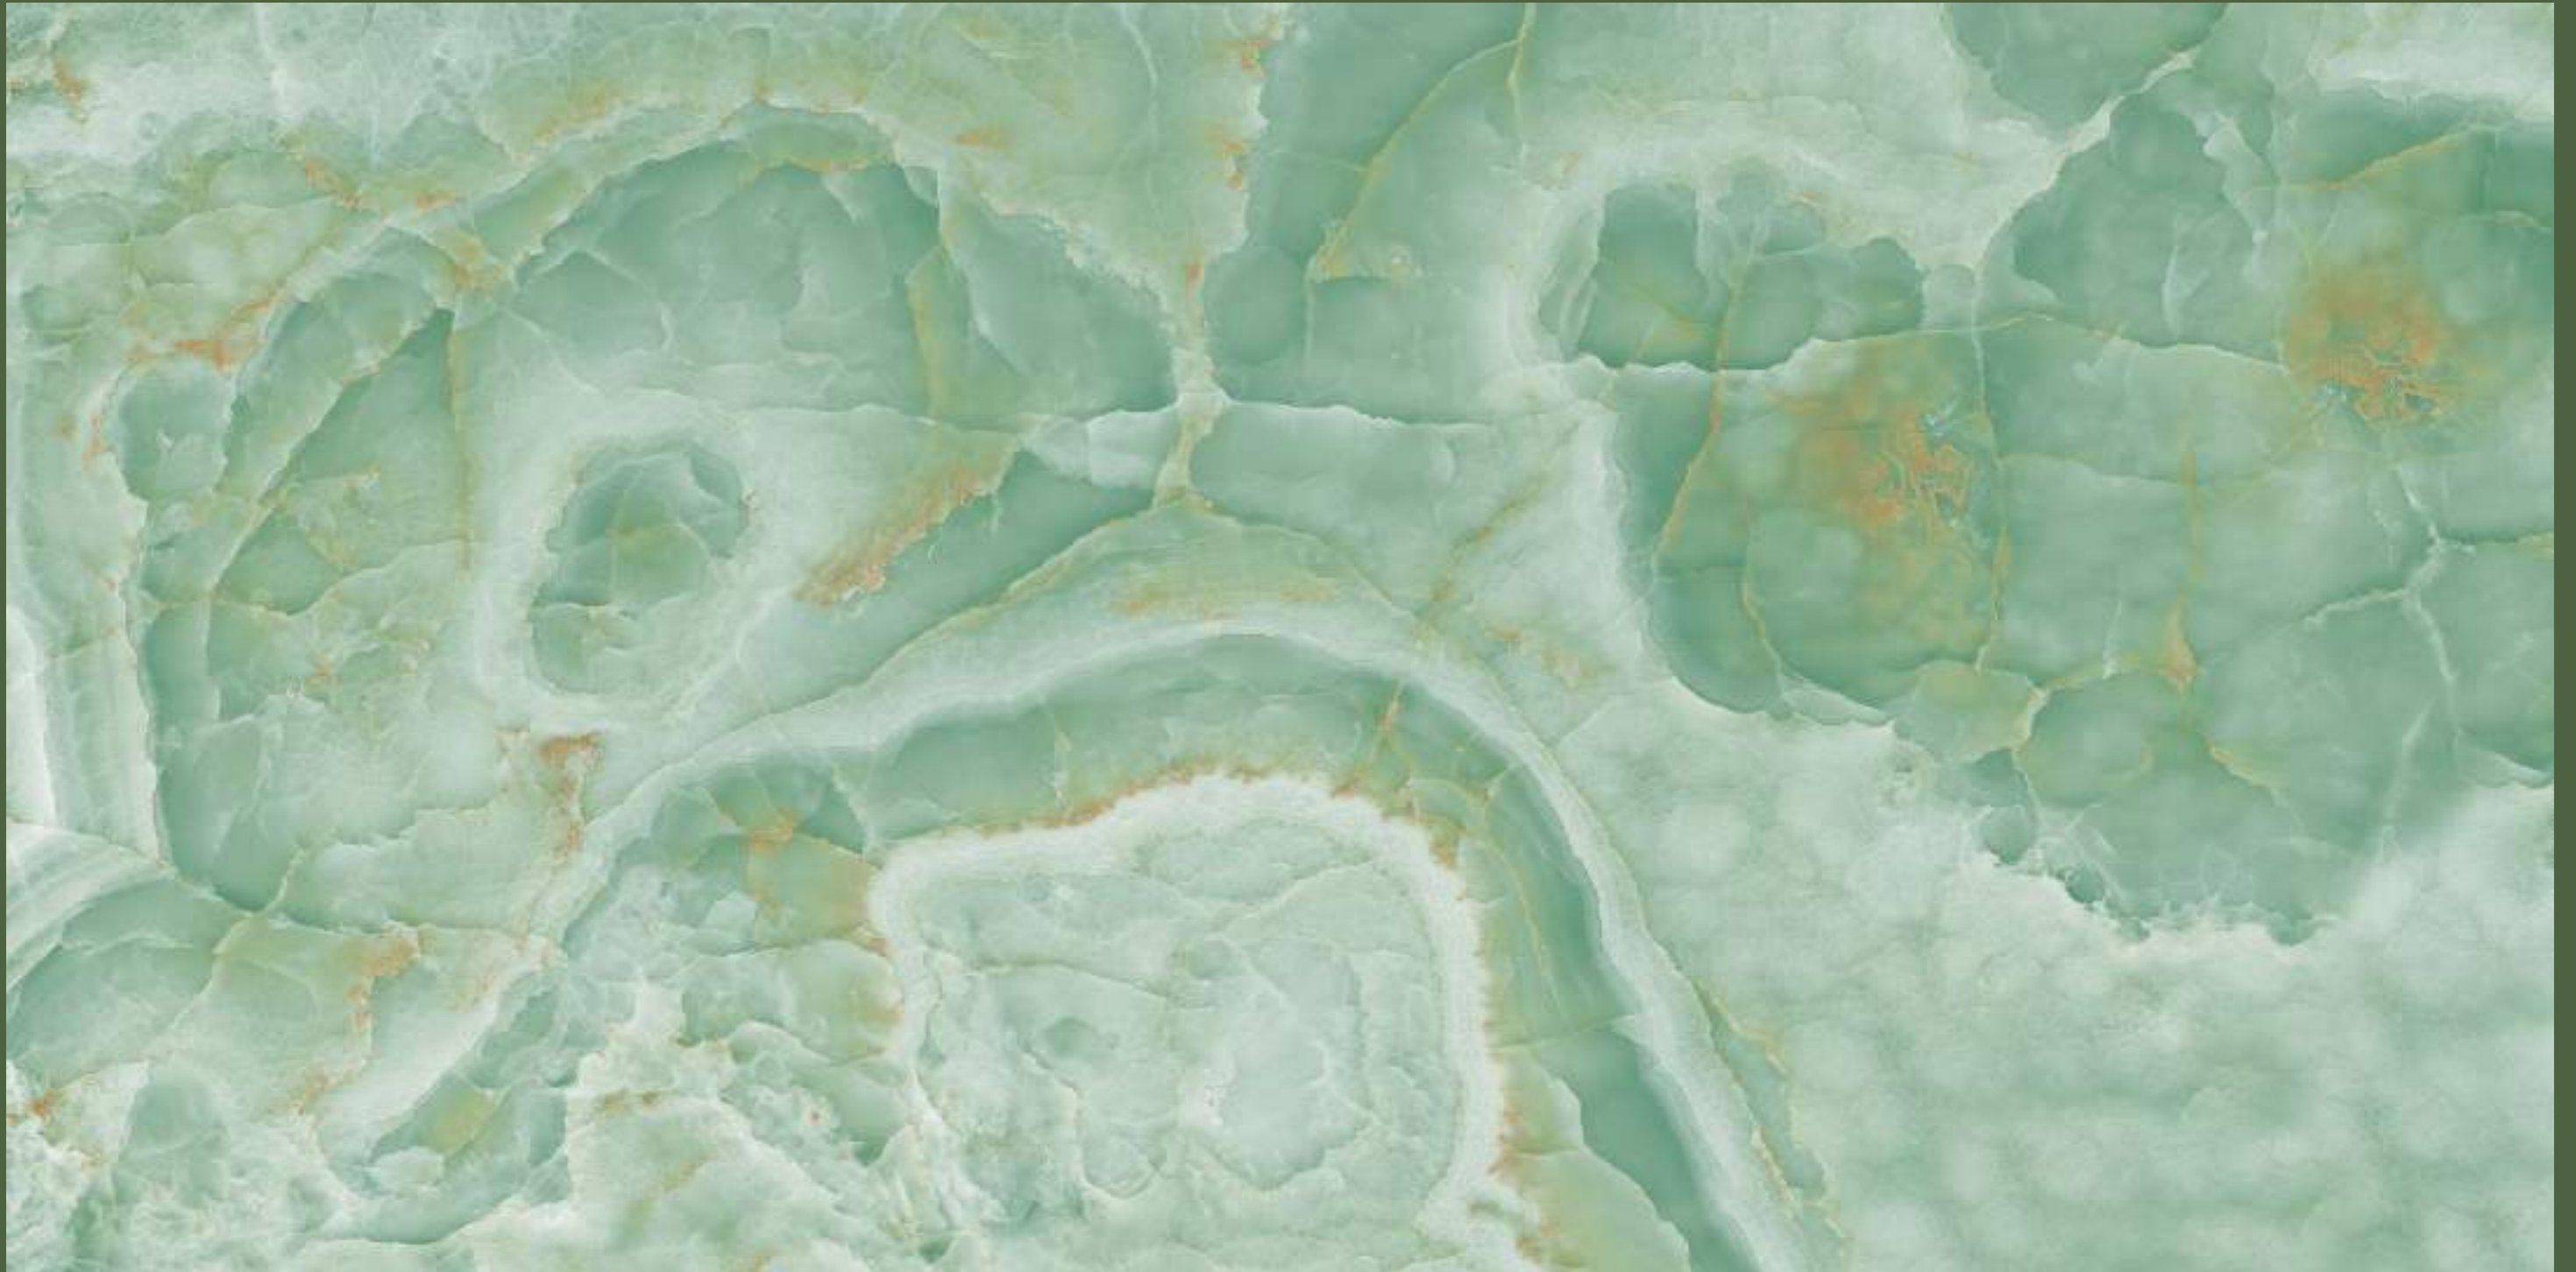

STUCK GREEN

Size : 600x1200mm | 60x120cm

Surface : Glossy

Faces : 4 Randoms

Thickness : 9mm (Approx)