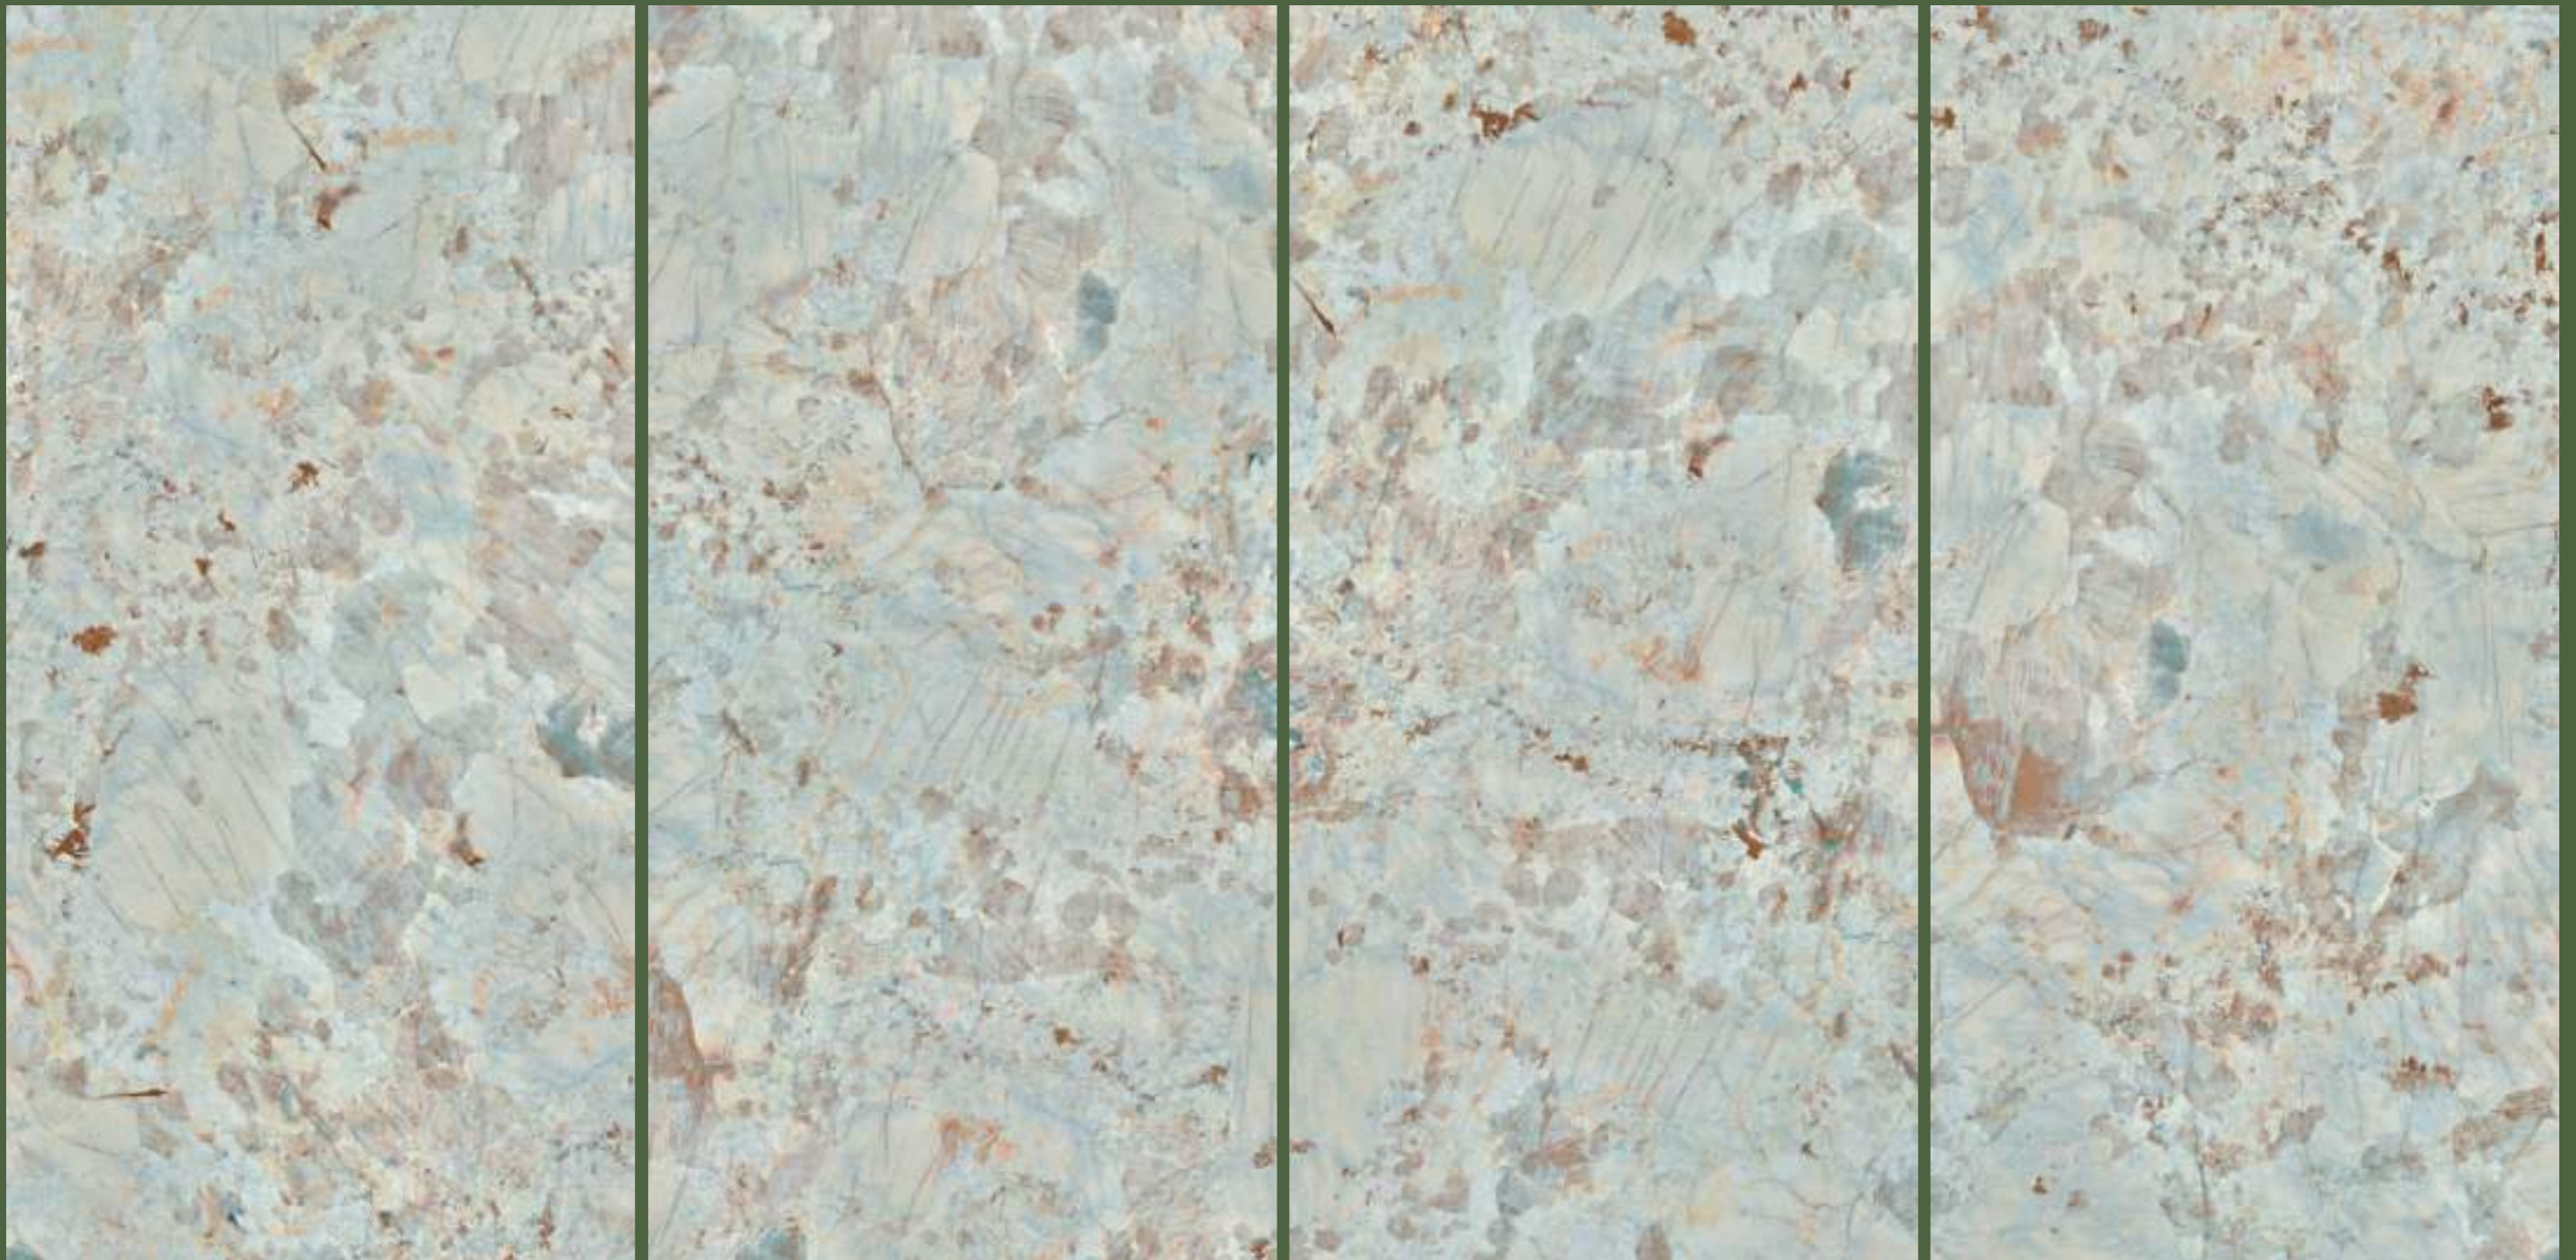

CASTEL MULTI

Size : 600x1200mm | 60x120cm

Surface : Glossy

Faces : 4 Randoms

Thickness : 9mm (Approx)