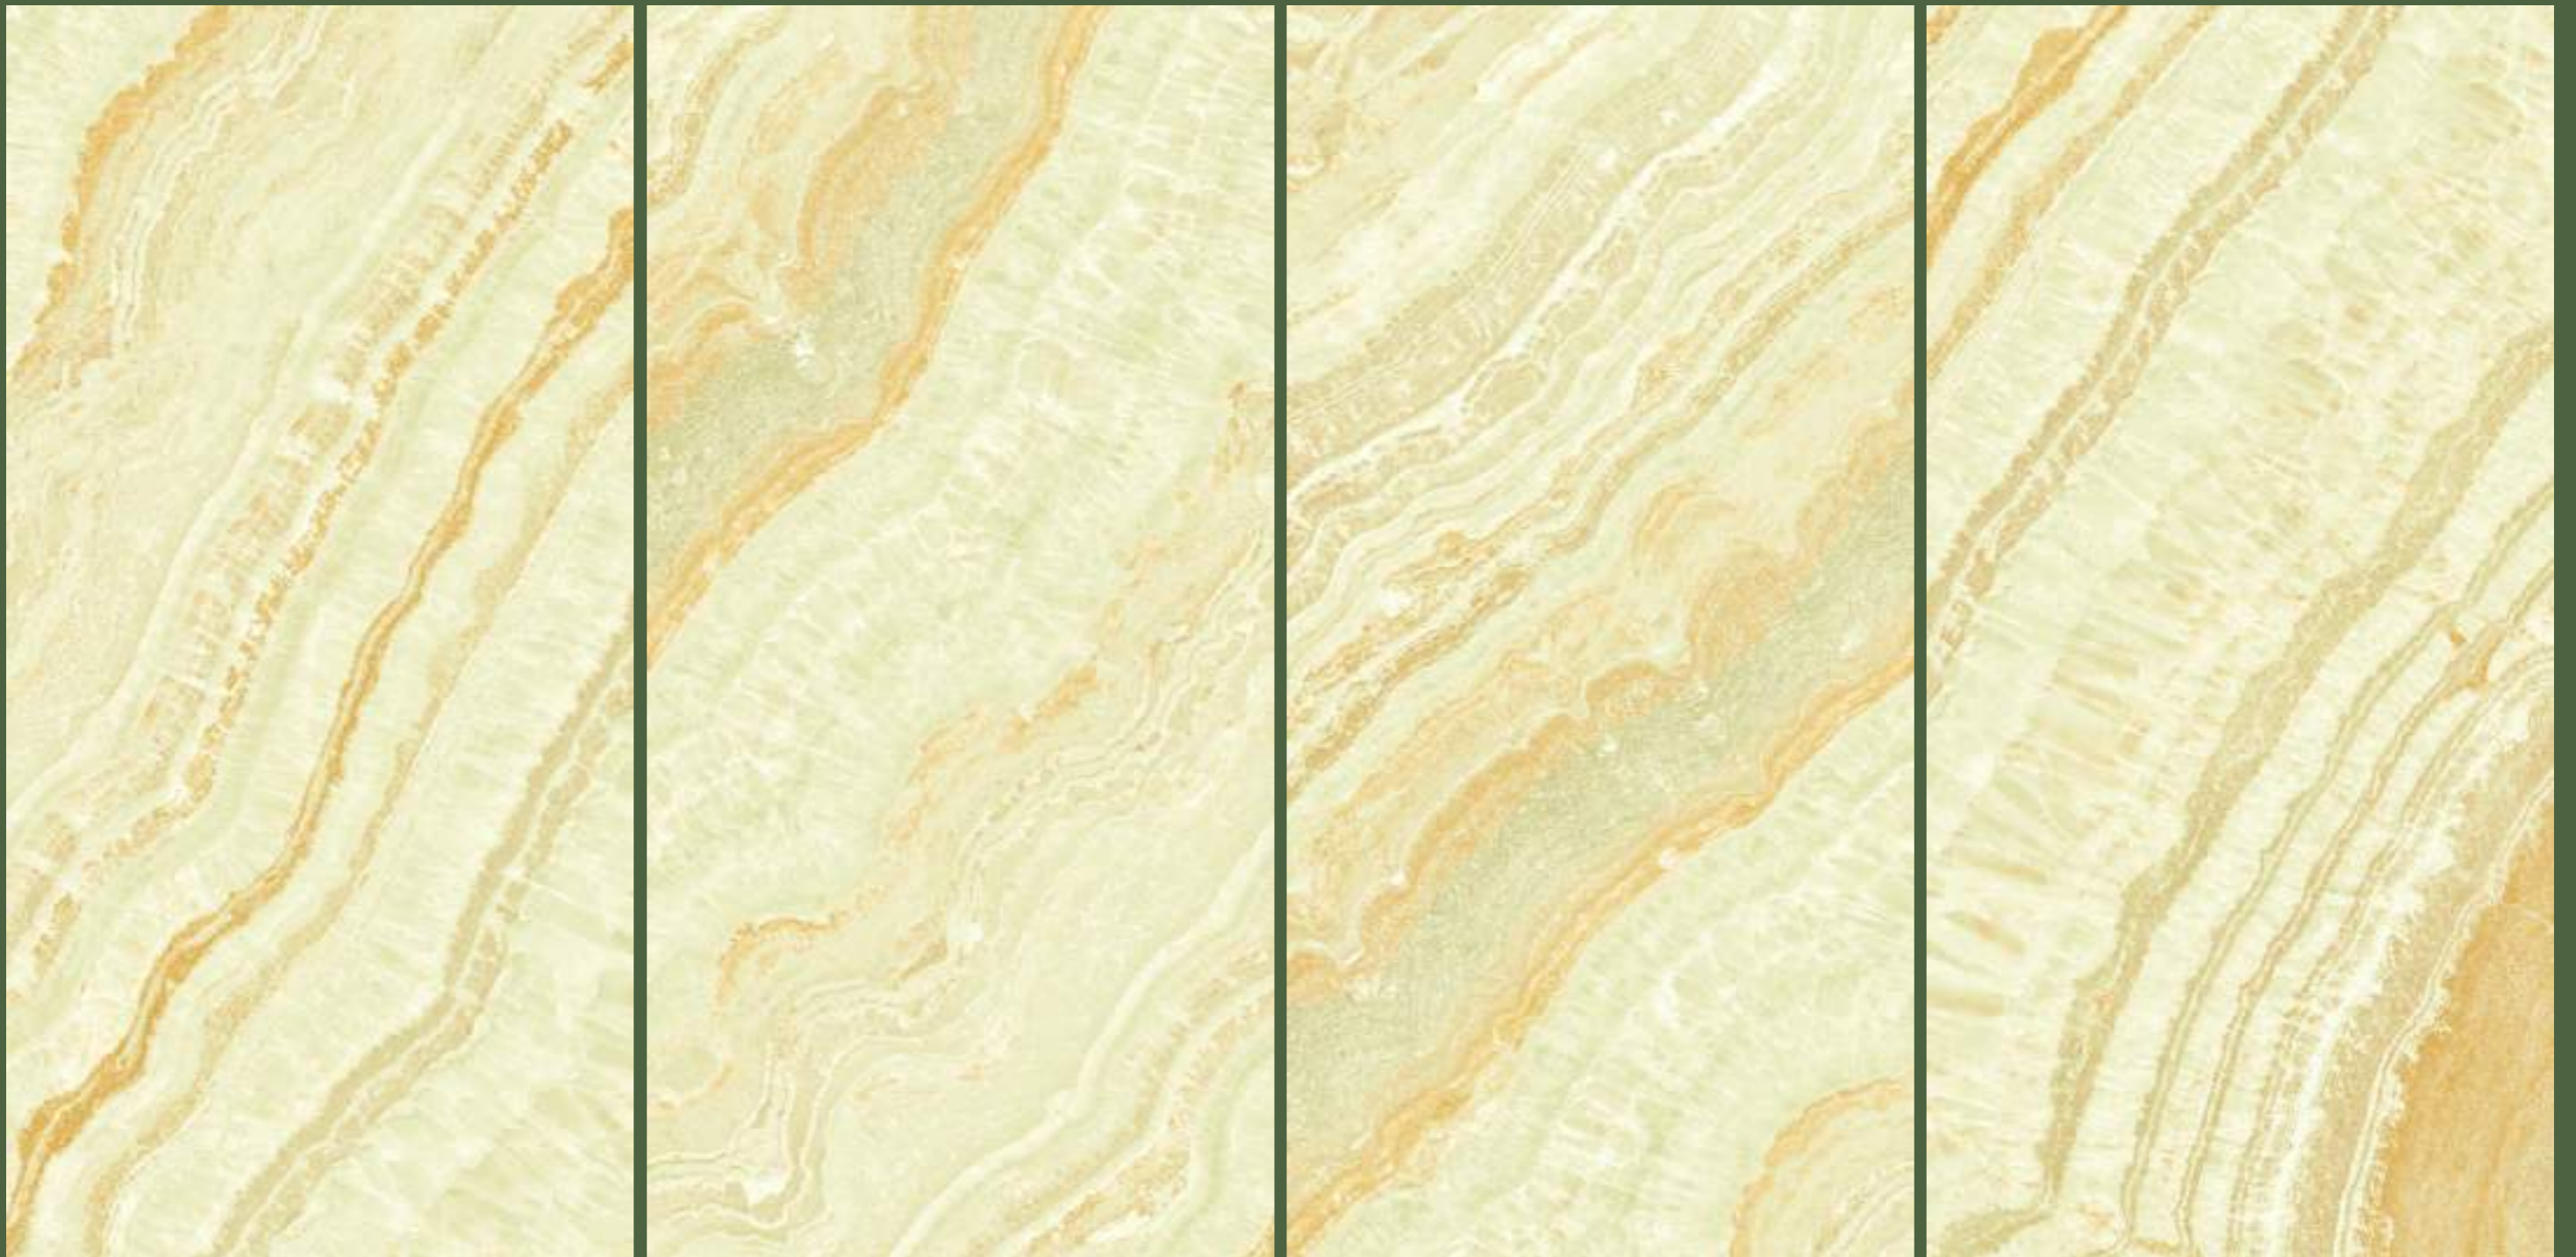

CONSOLATTA LEMON

Size : 600x1200mm | 60x120cm

Surface : Glossy

Faces : 4 Randoms

Thickness : 9mm (Approx)