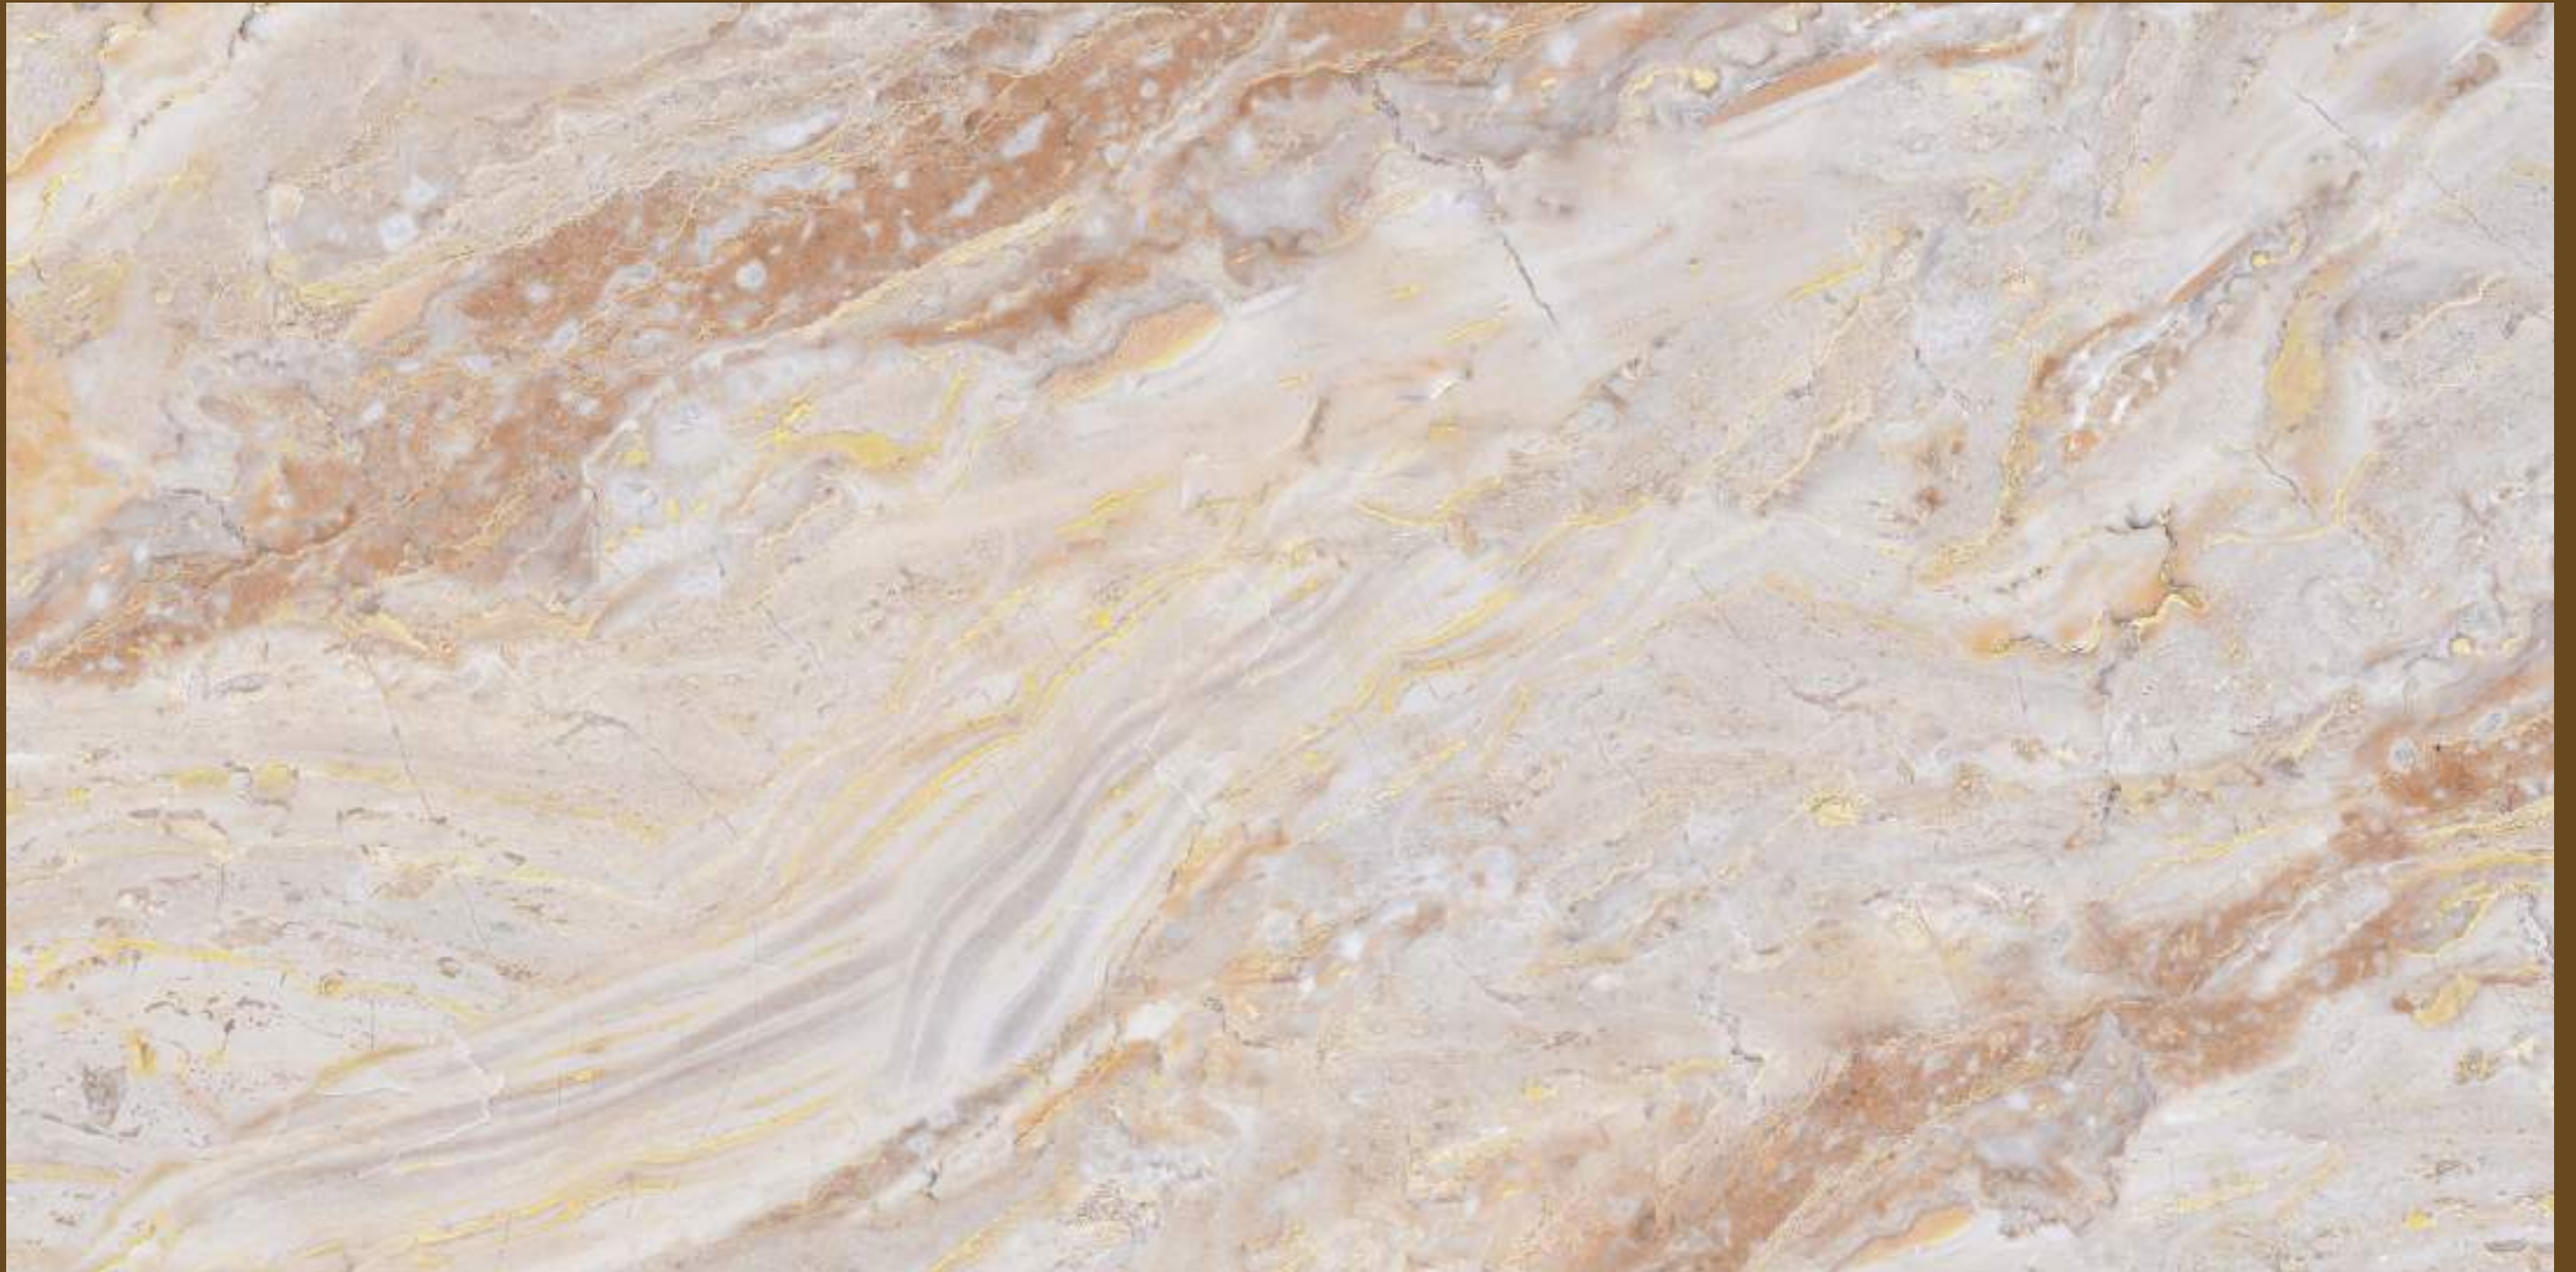

DESIGN :
FOYER LEMON

GRESS BROWN

Size : 600x1200mm | 60x120cm

Surface : Glossy

Faces : 4 Randoms

Thickness : 9mm (Approx)

GRESS BROWN

Size : 600x1200mm | 60x120cm