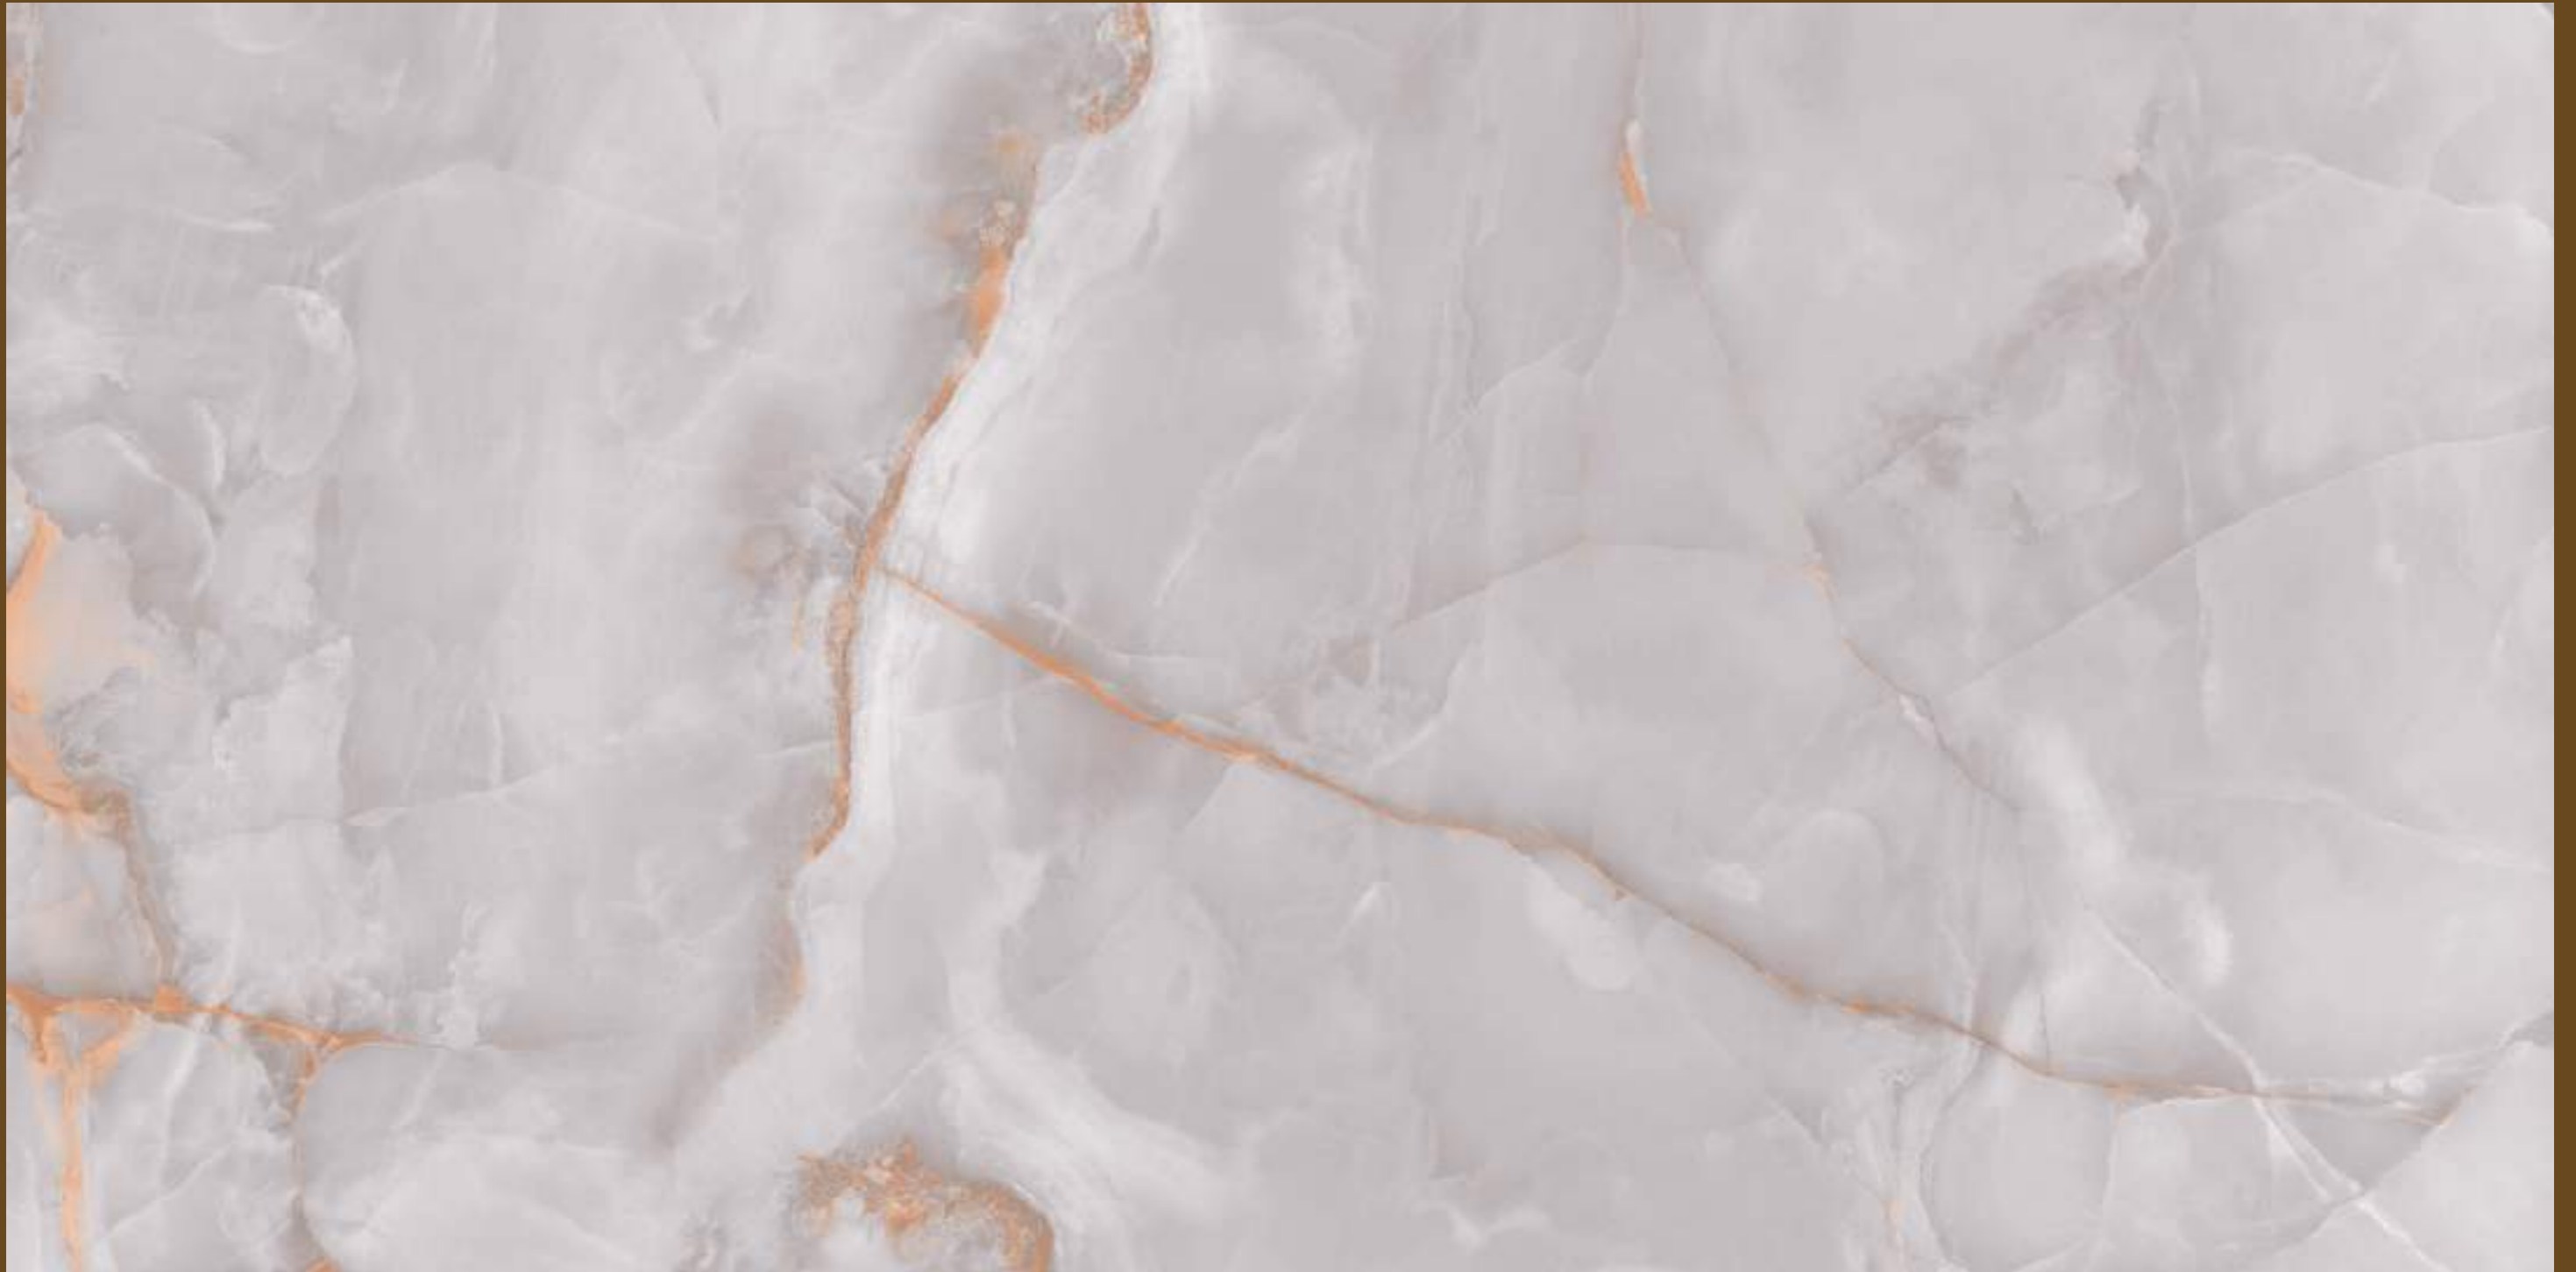

Faces : 4 Randoms

Thickness : 9mm (Approx)

DESIGN :
TELE DE GREEN

TELE DE NATURAL

Size : 600x1200mm | 60x120cm

Surface : Glossy

Faces : 4 Randoms

Thickness : 9mm (Approx)