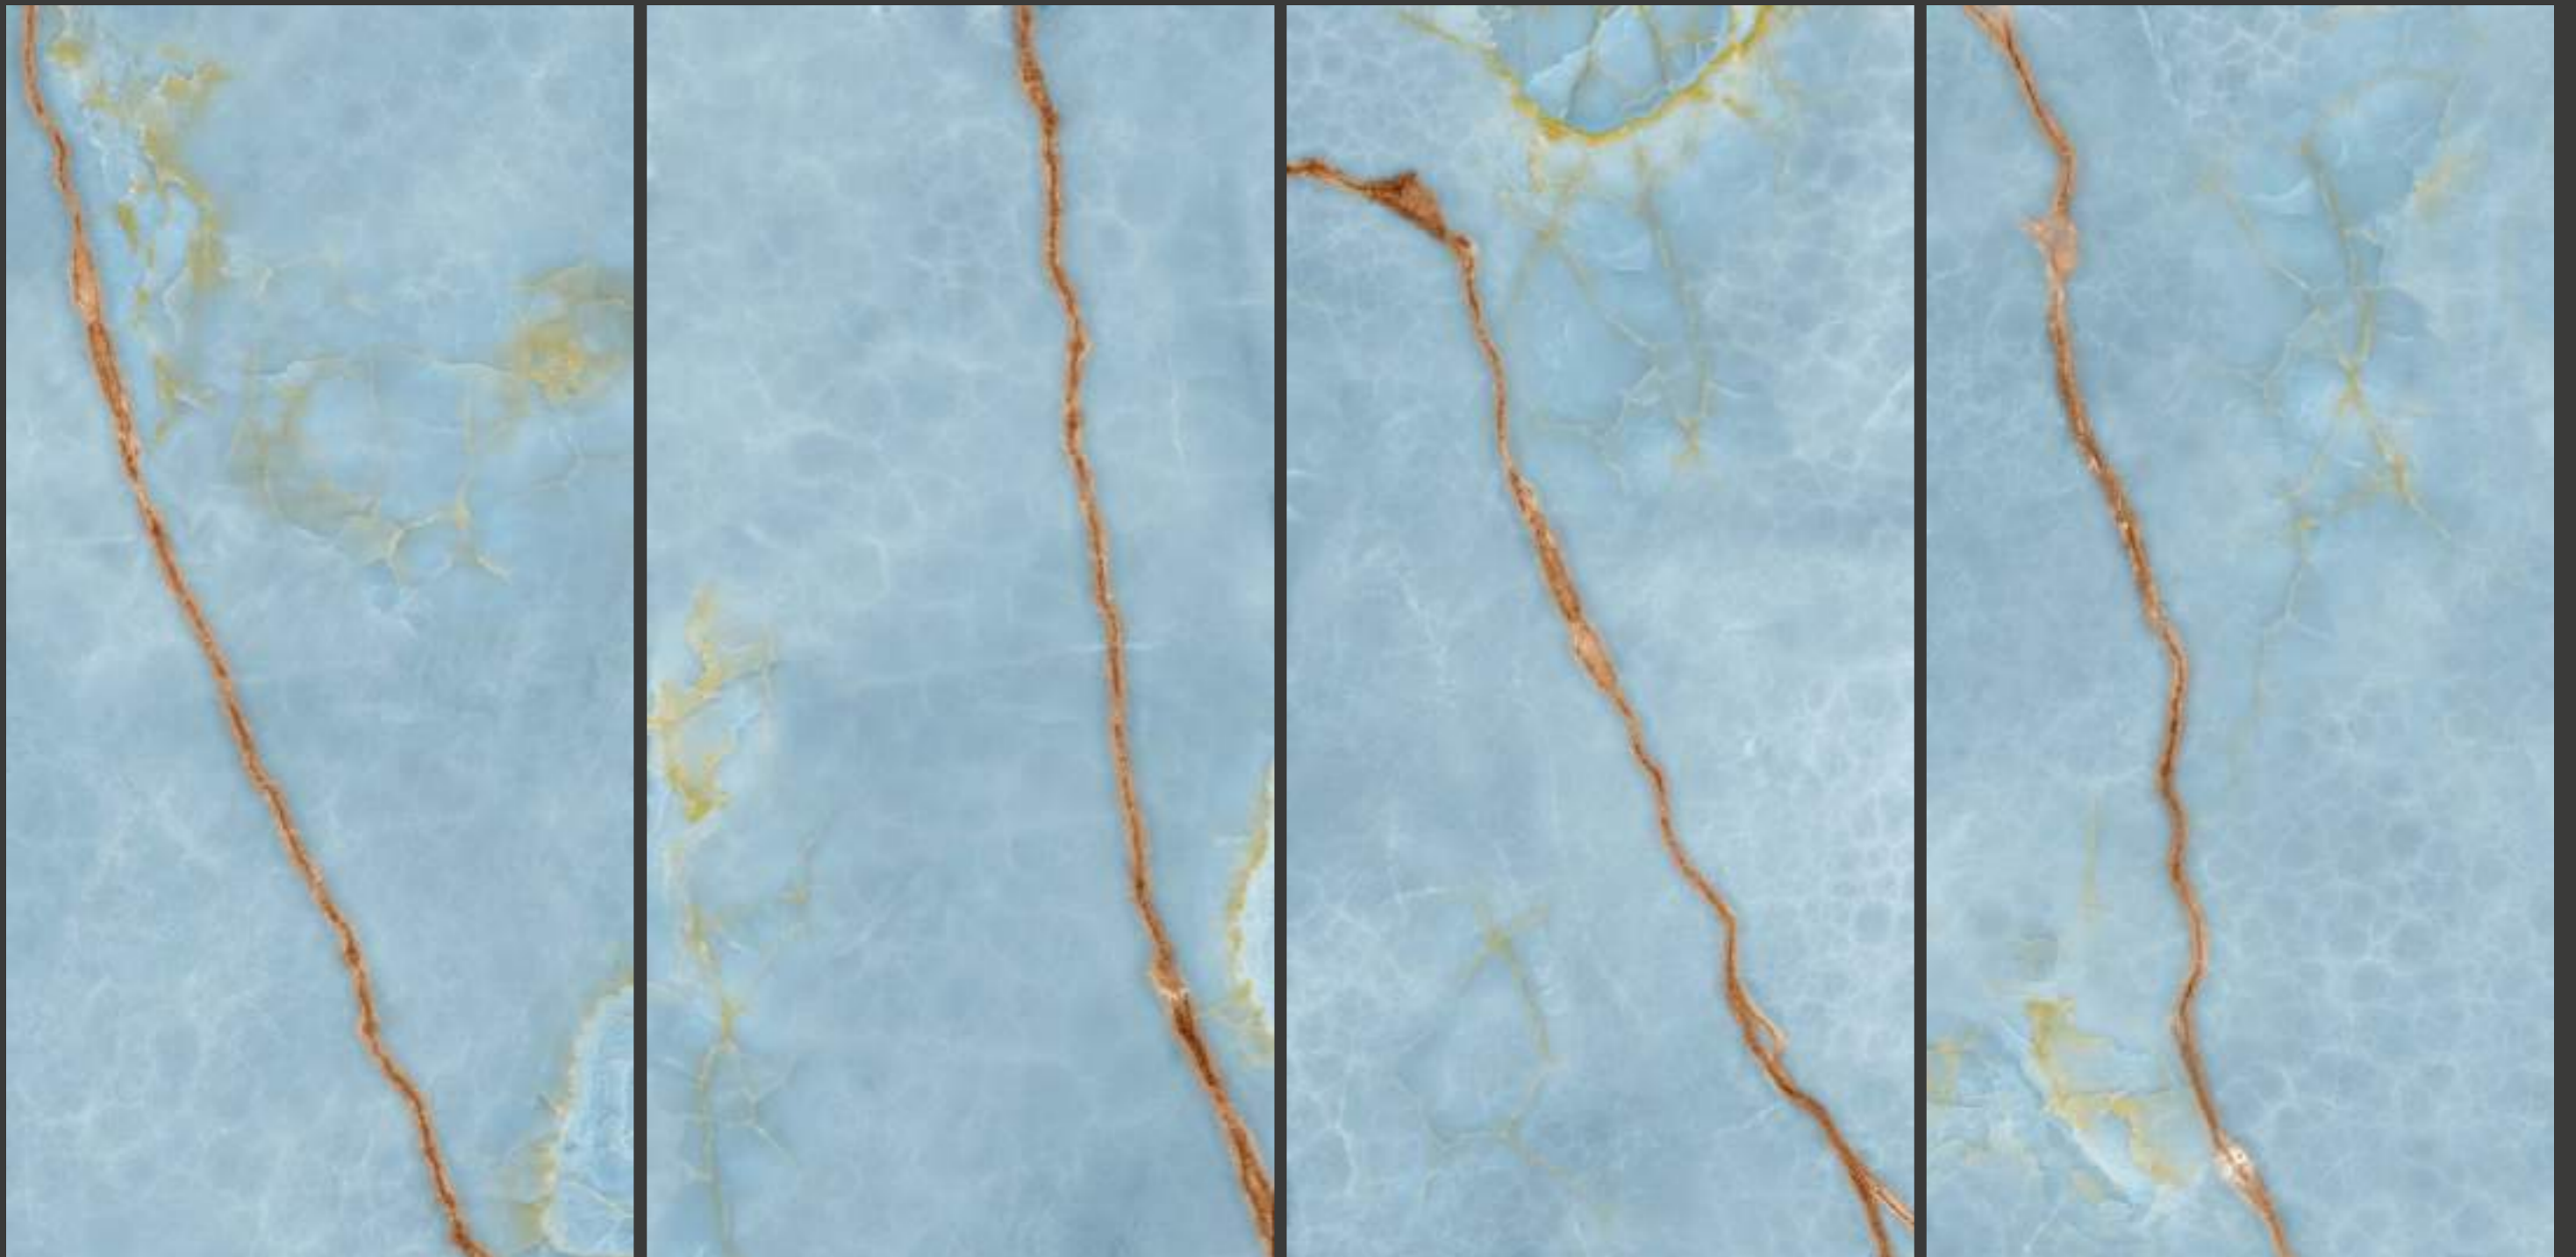

HERITAGE AQUA

Size : 600x1200mm | 60x120cm

Surface : Glossy

Faces : 4 Randoms

Thickness : 9mm (Approx)