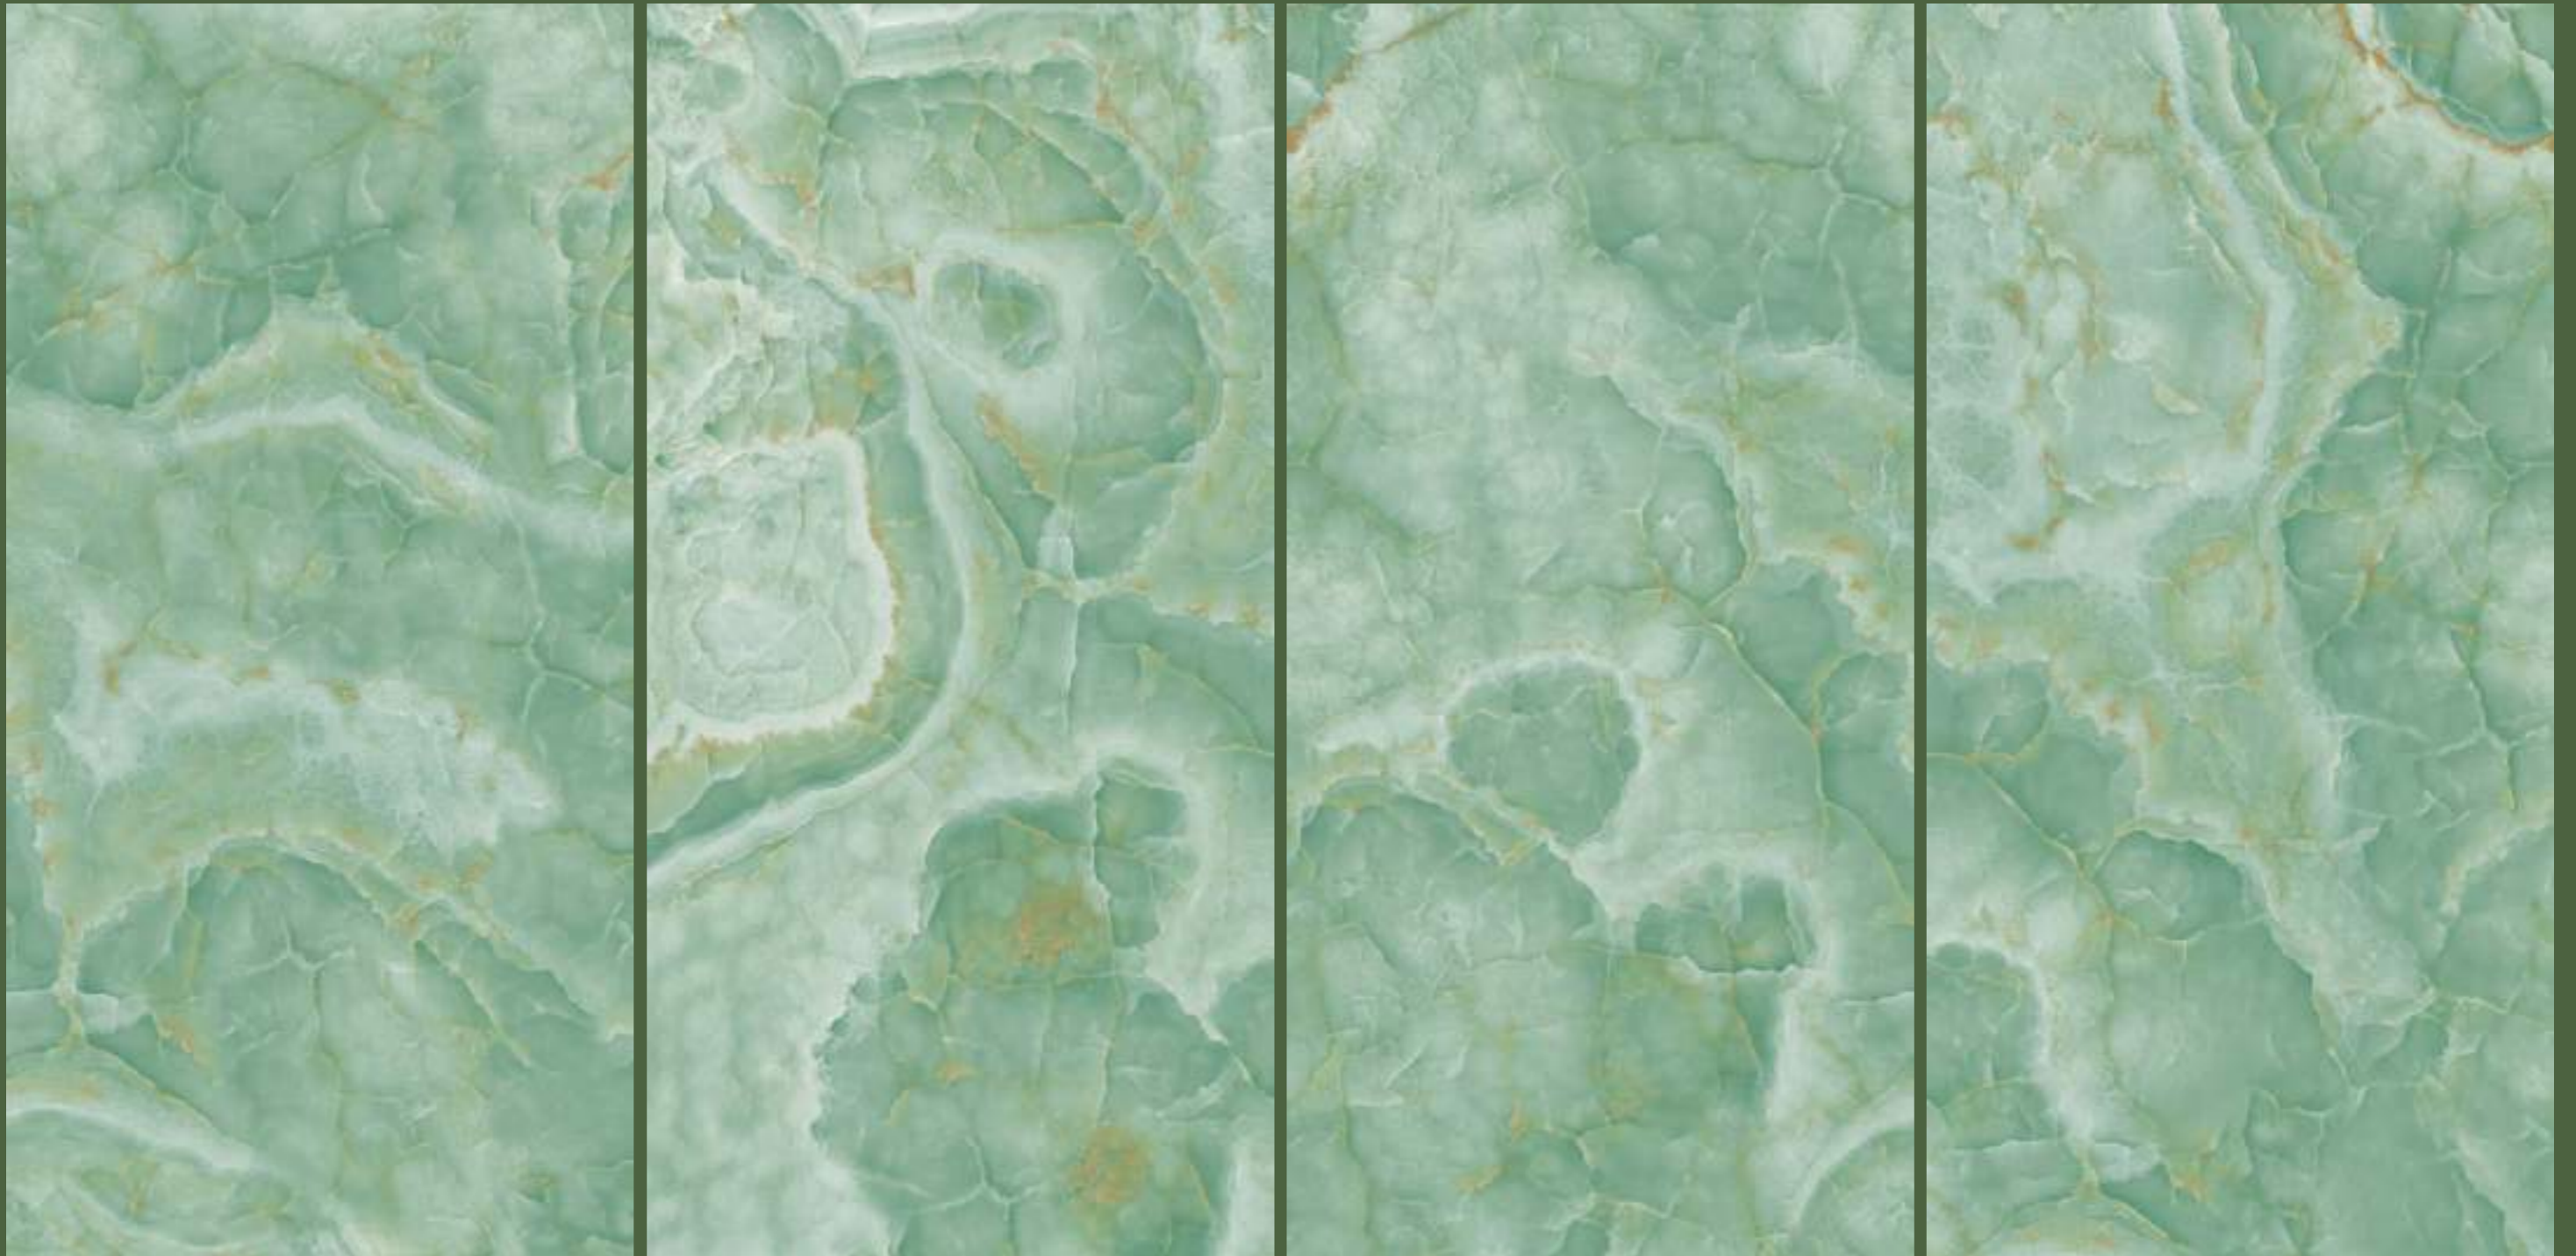

Faces : 4 Randoms

Thickness : 9mm (Approx)

STUCK GREEN

Size : 600x1200mm | 60x120cm

Surface : Glossy

Faces : 4 Randoms

Thickness : 9mm (Approx)

DESIGN :
STUCK GREEN