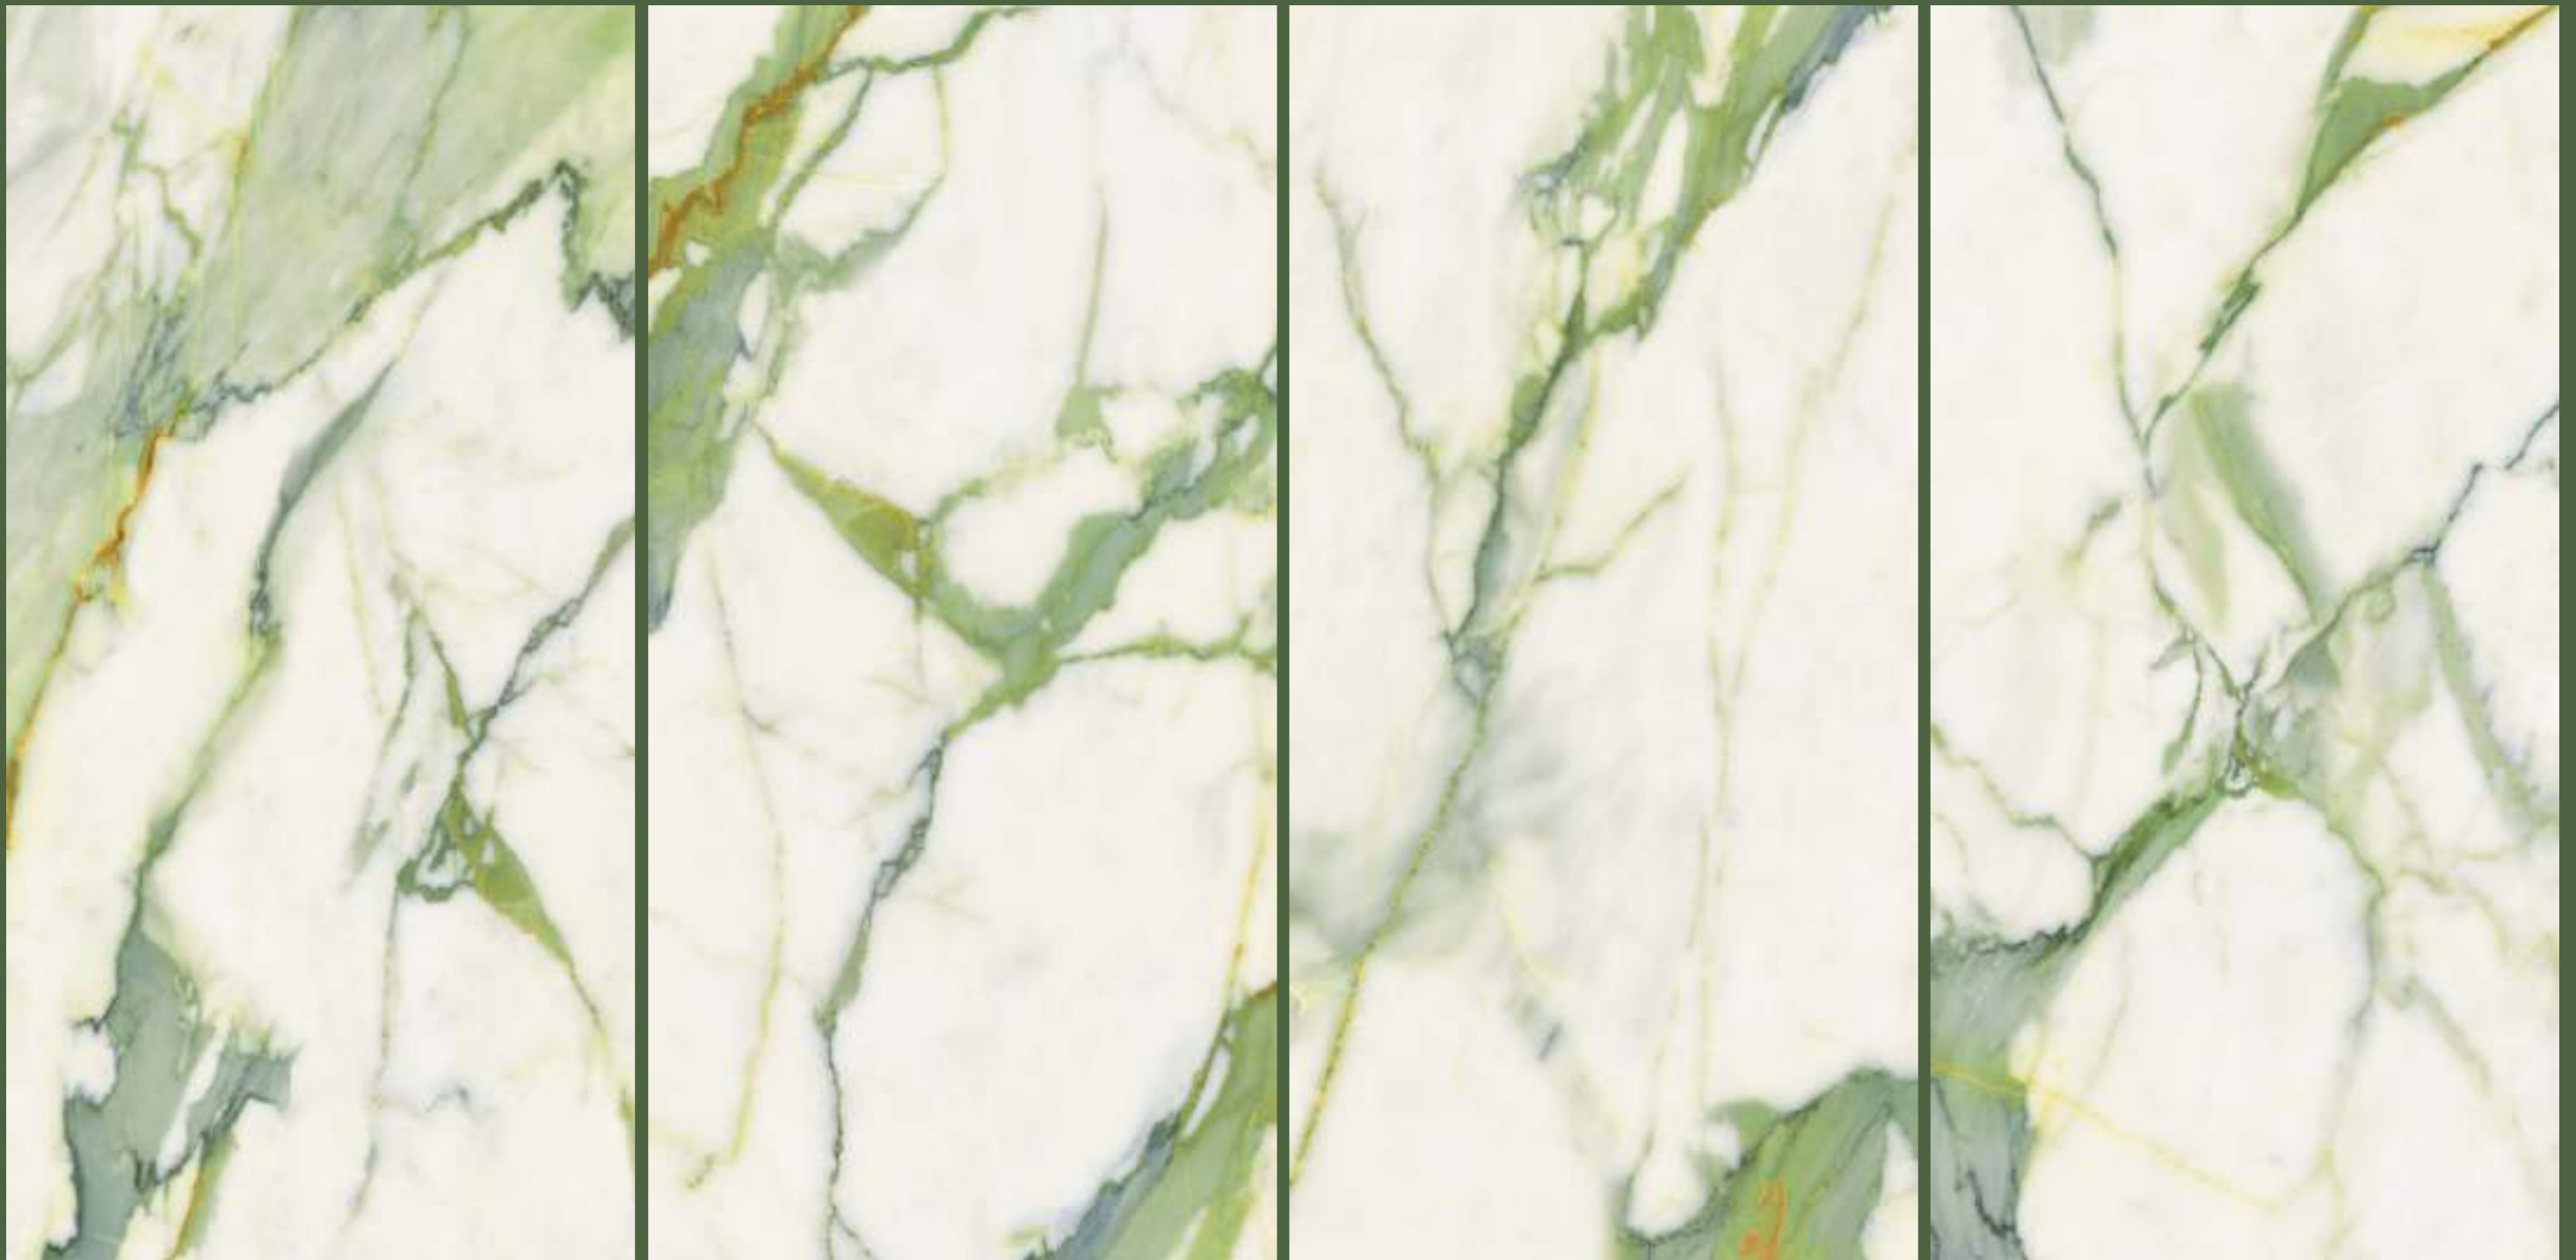

ADRINA GREEN

Size : 600x1200mm | 60x120cm

Surface : Glossy

Faces : 4 Randoms

Thickness : 9mm (Approx)