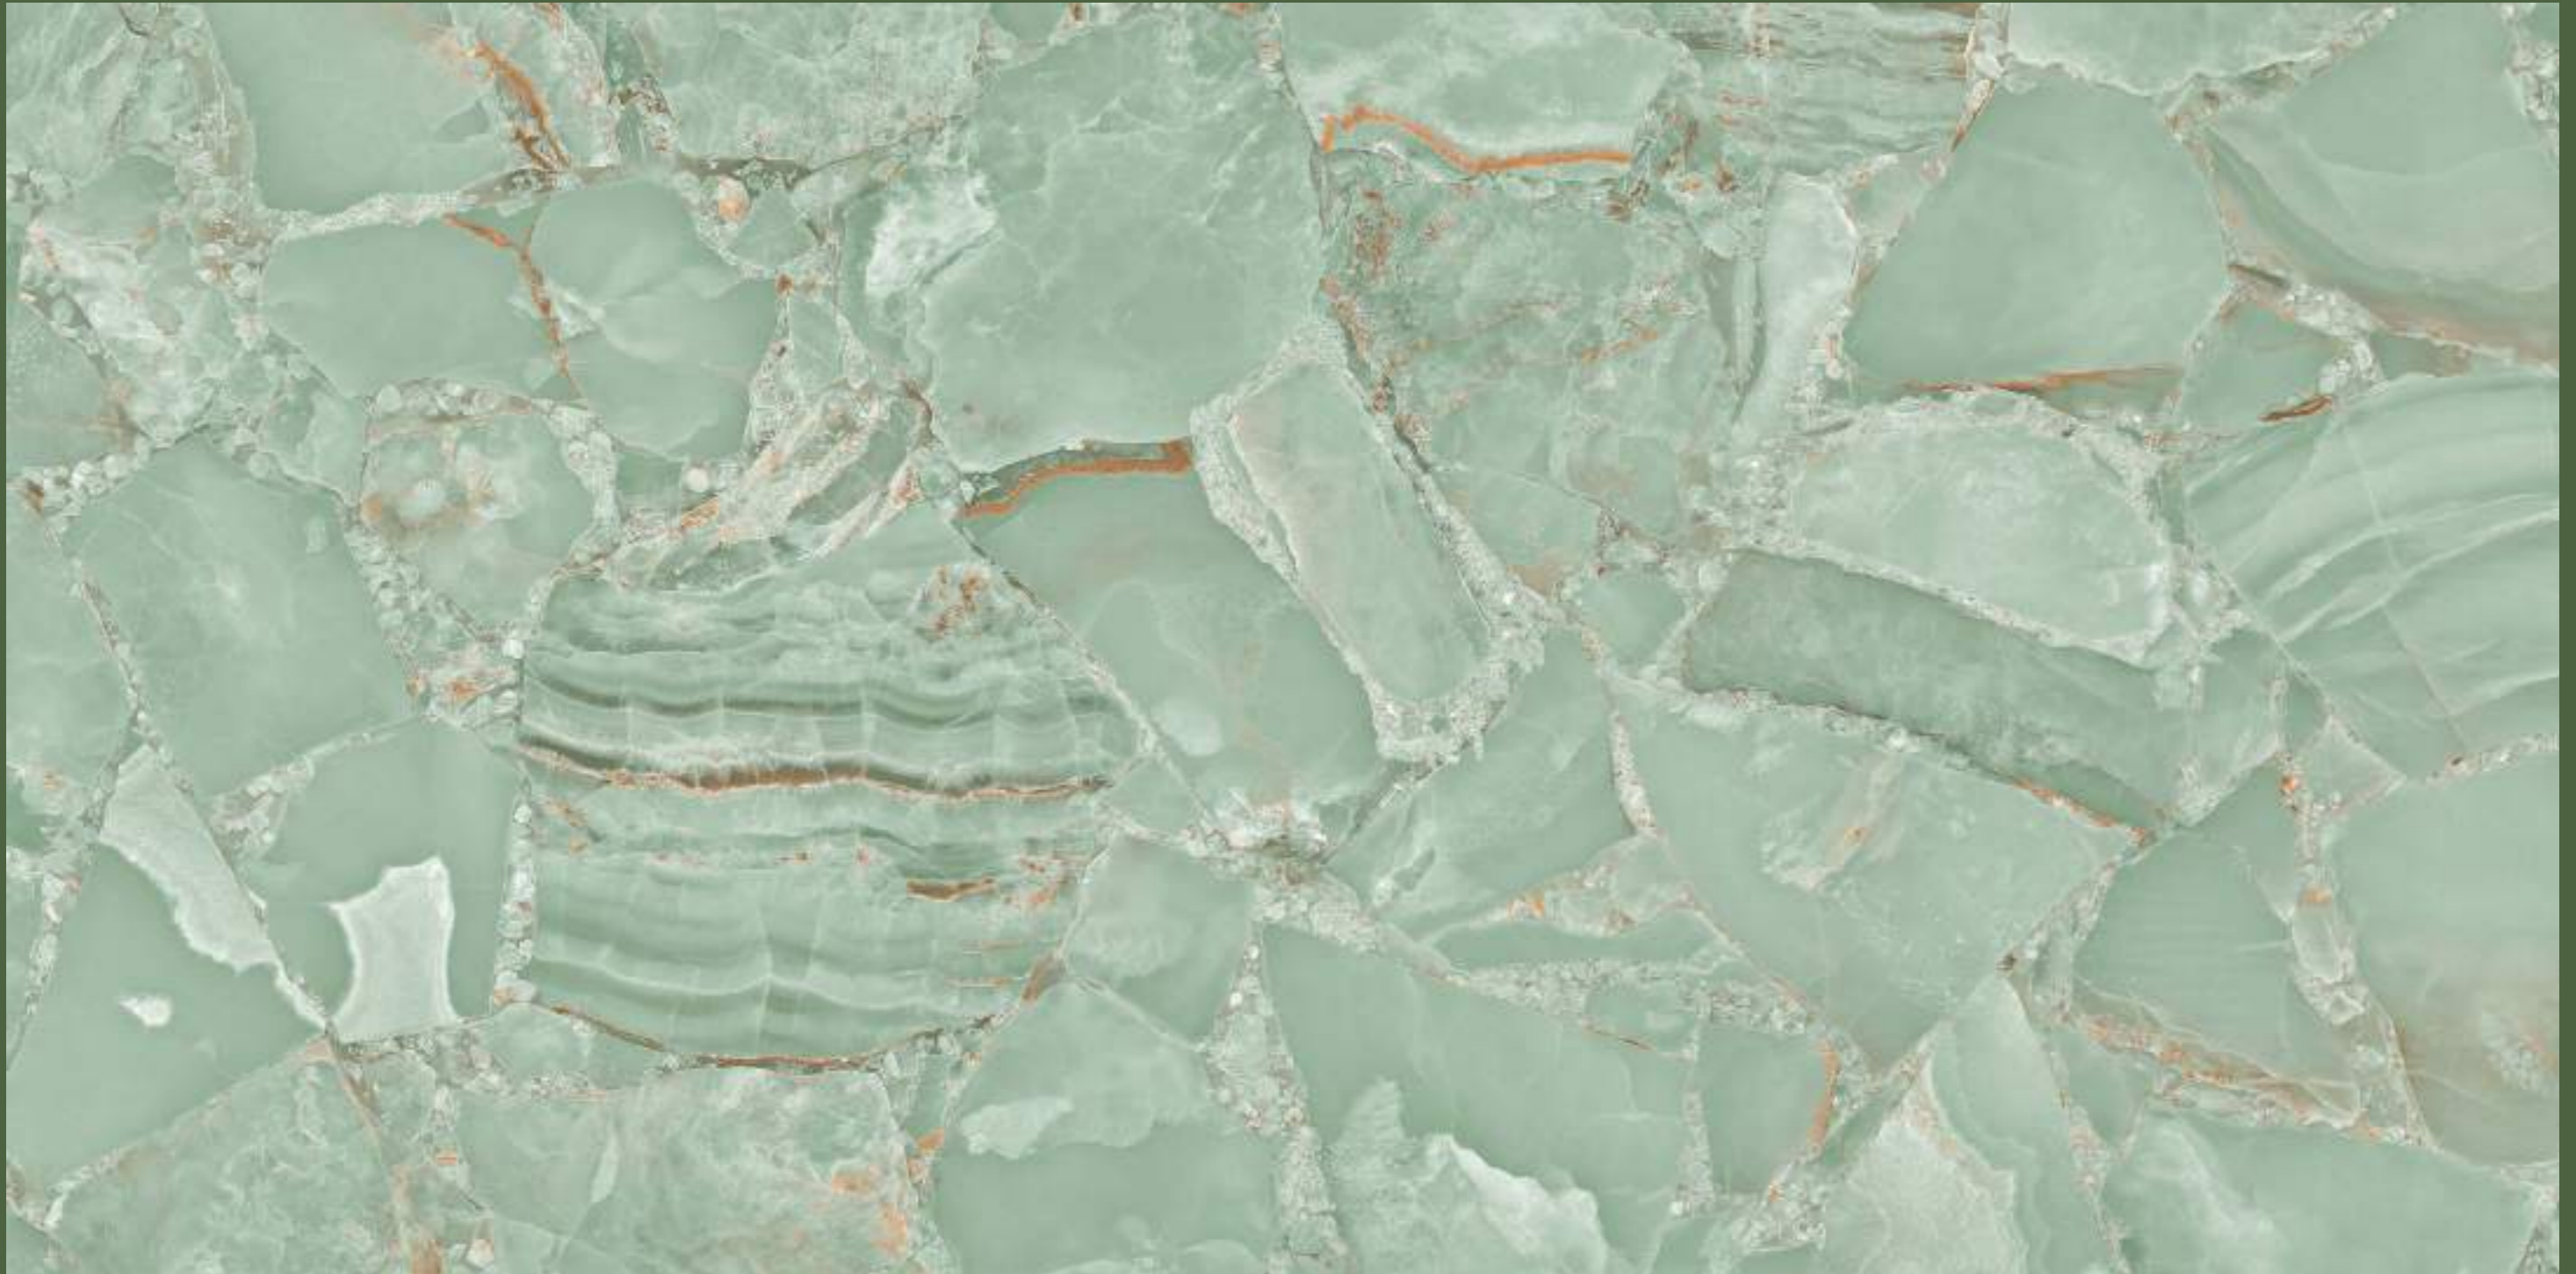

Faces : 4 Randoms

Thickness : 9mm (Approx)

DESIGN :
HERITAGE AQUA

JADE TERRAZO GREEN

Size : 600x1200mm | 60x120cm

Surface : Glossy

Faces : 4 Randoms

Thickness : 9mm (Approx)