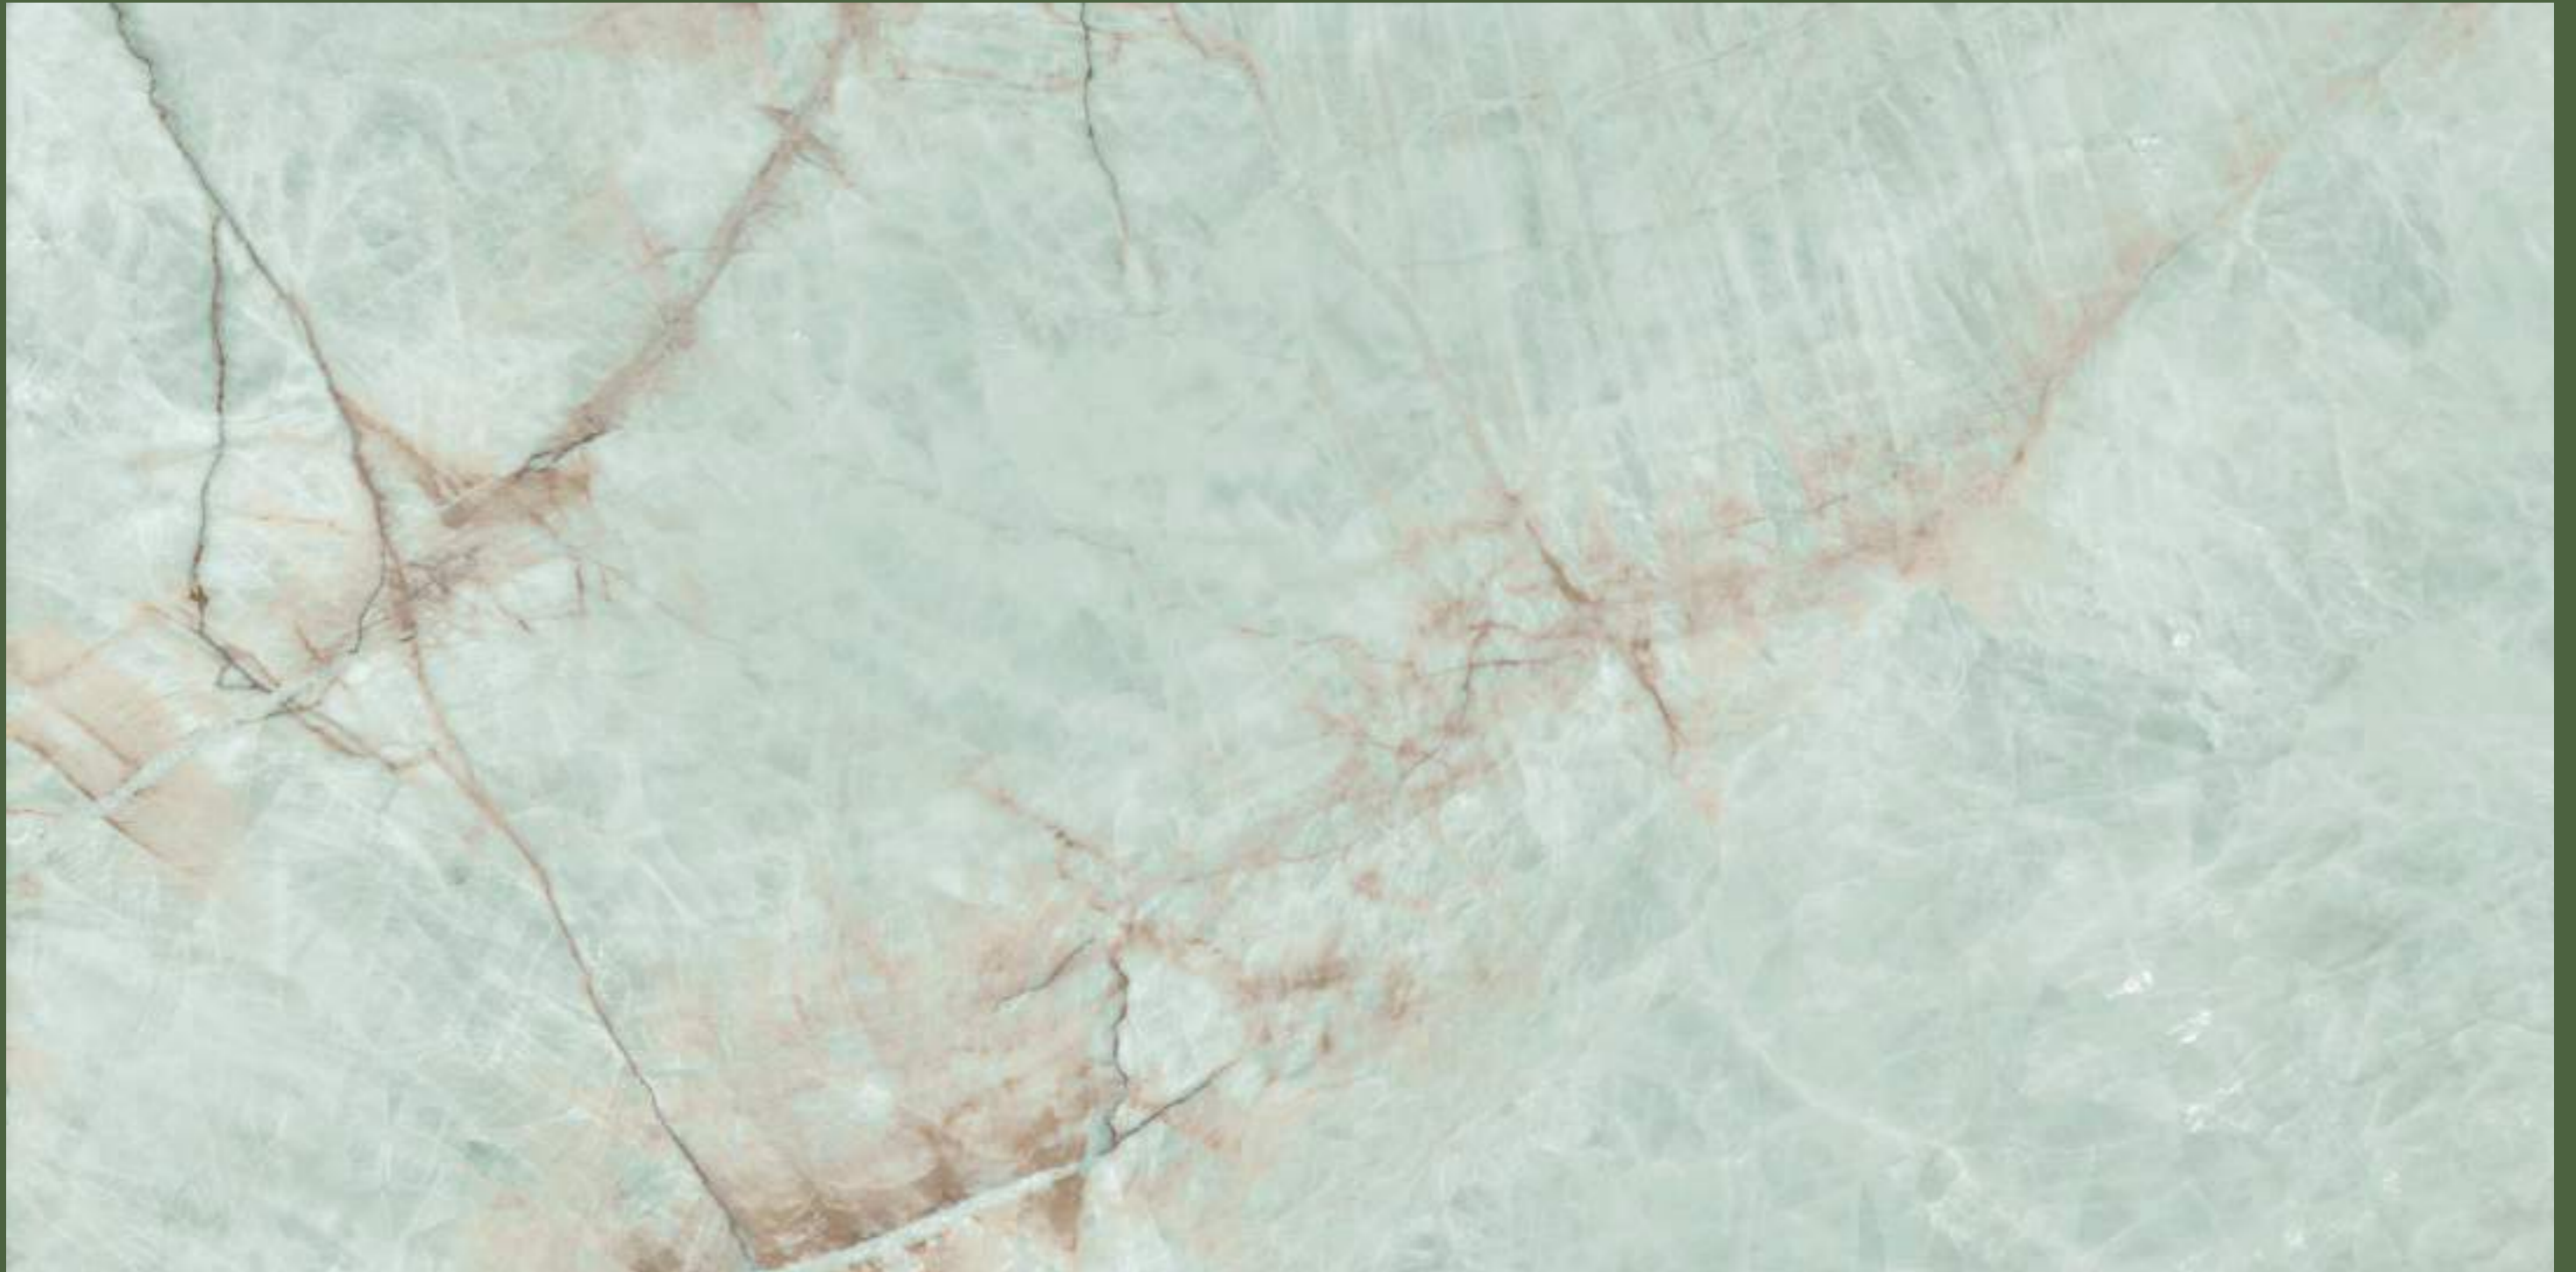

JADORE AQUA

Size : 600x1200mm | 60x120cm

Surface : Glossy

Faces : 4 Randoms

Thickness : 9mm (Approx)