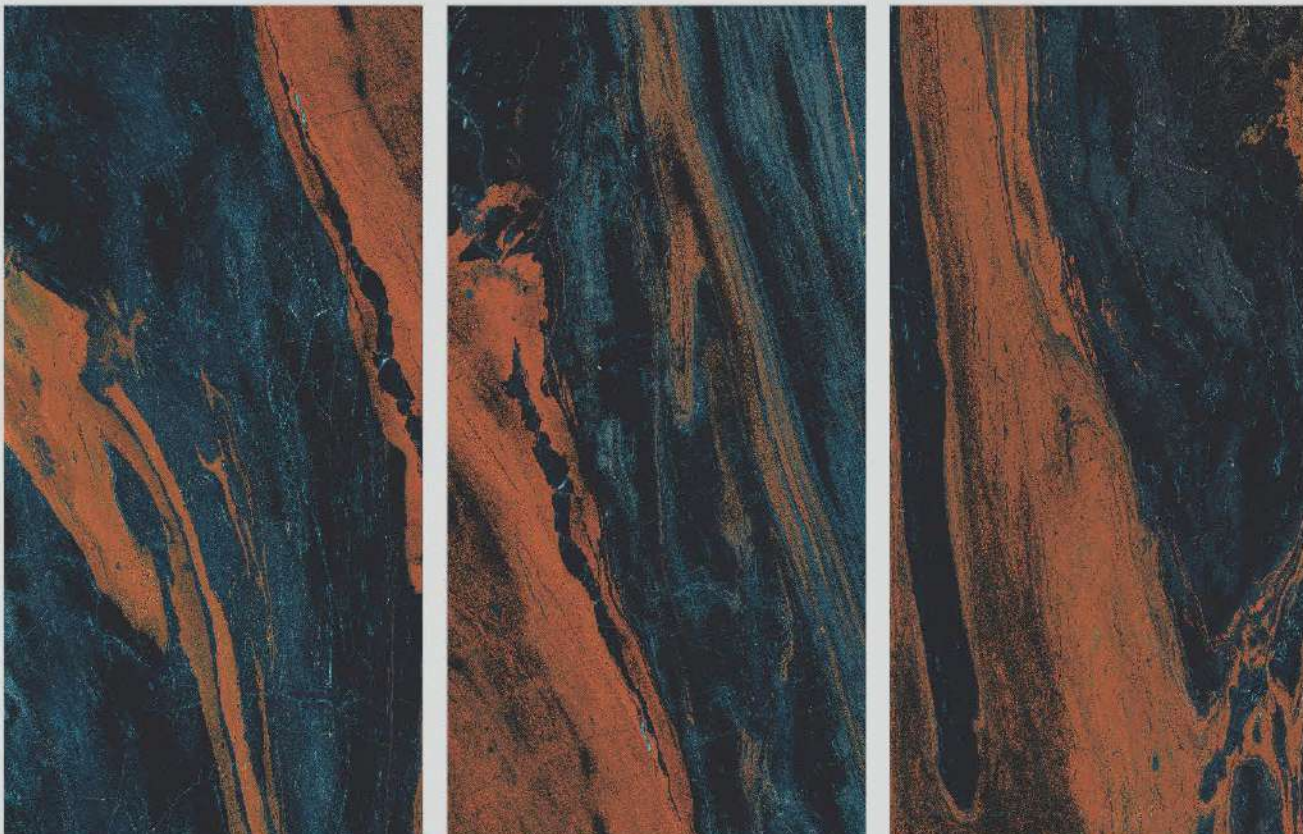

BRAZILIAN AQUA