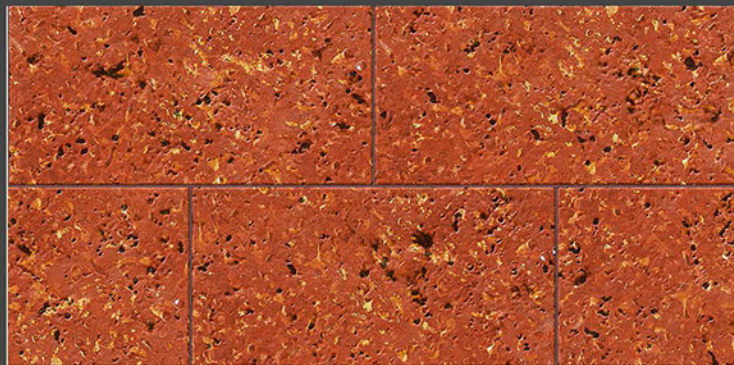

BARCELONA®

stone tile expert

300 x 600 mm | GLOSSY FINISH

31387-HL2