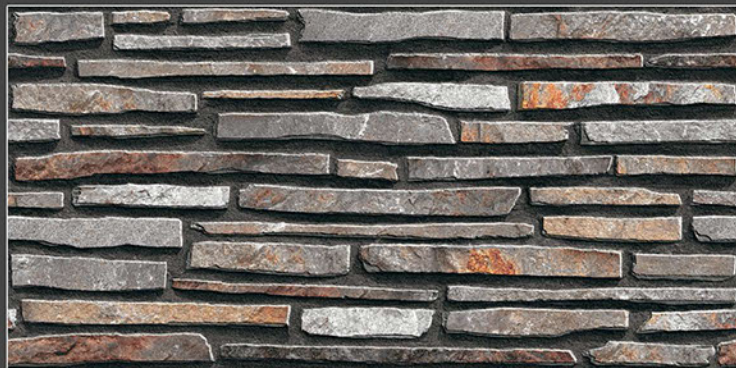

BARCELONA®

stone tile expert

300 x 600 mm | GLOSSY FINISH