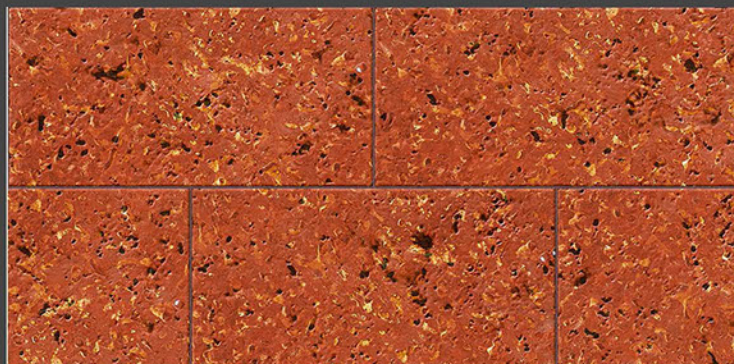

BARCELONA®

stone tile expert

300 x 600 mm | GLOSSY FINISH

31387-HL2