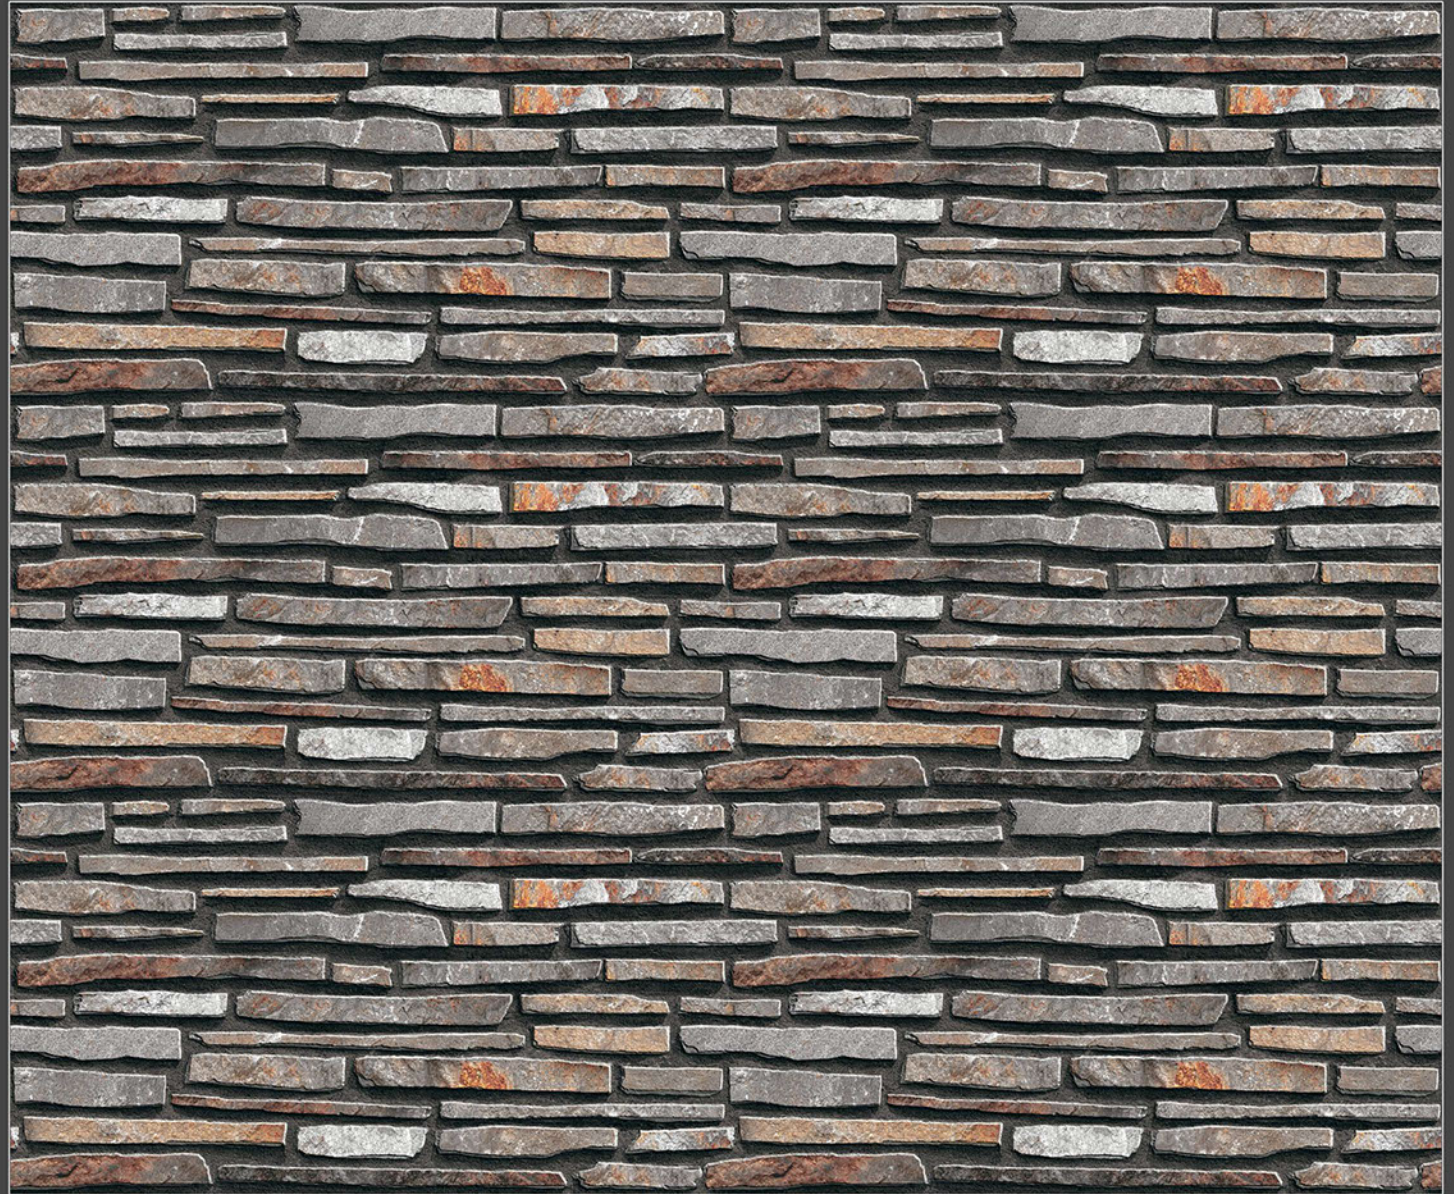

BARCELONA®

stone tile expert

300 x 600 mm | GLOSSY FINISH