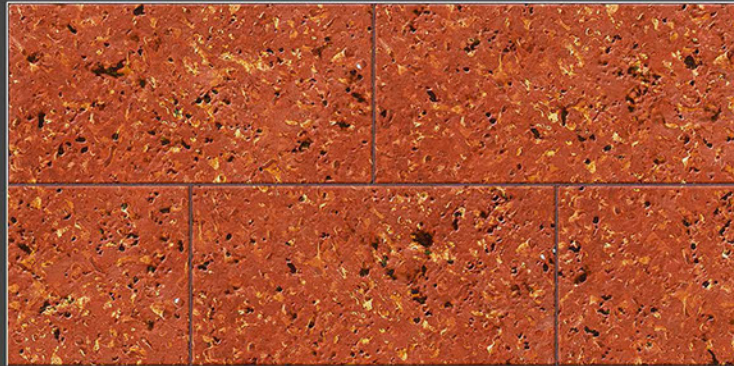

31387-HL6

BARCELONA®

stone tile expert

300 x 600 mm | GLOSSY FINISH

31387-HL2