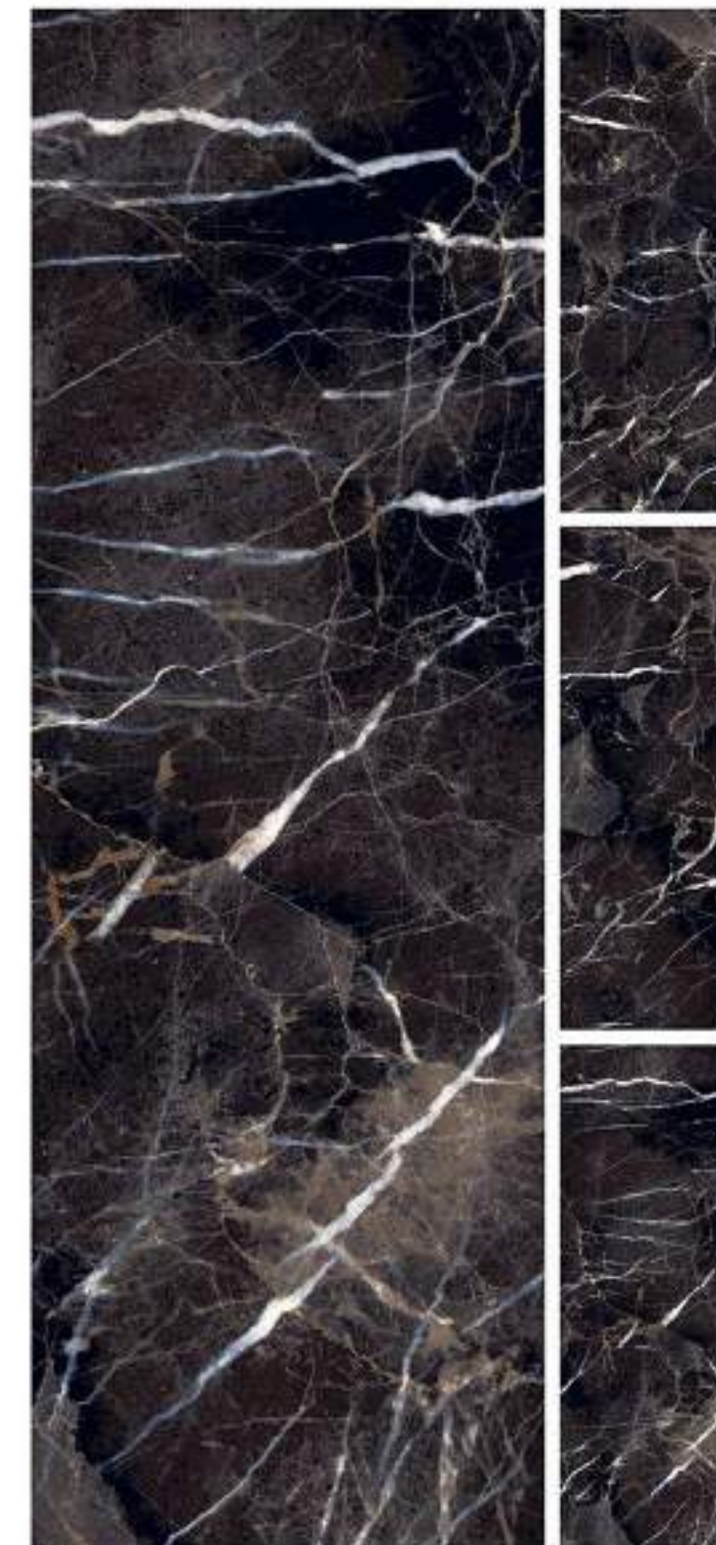

BLUE SAPPHIRE

R-4

600x1800mm  
HIGH GLOSS  
COLLECTION

ABONY GOLD

R-4

600x1800mm  
HIGH GLOSS  
COLLECTION

ABONY ORCHID

R-4