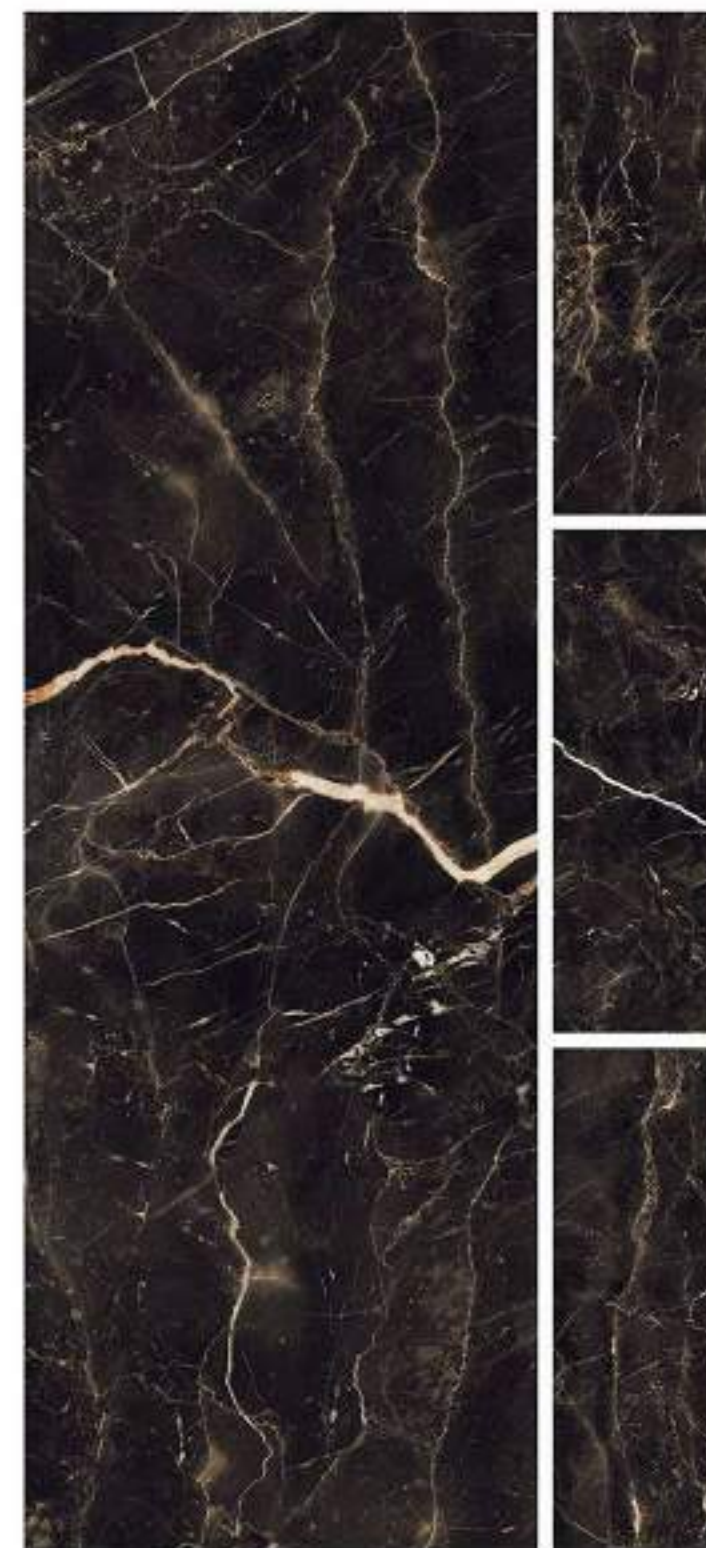

600x1800mm
HIGH GLOSS
COLLECTION

GRIFFIN CORN

R-4