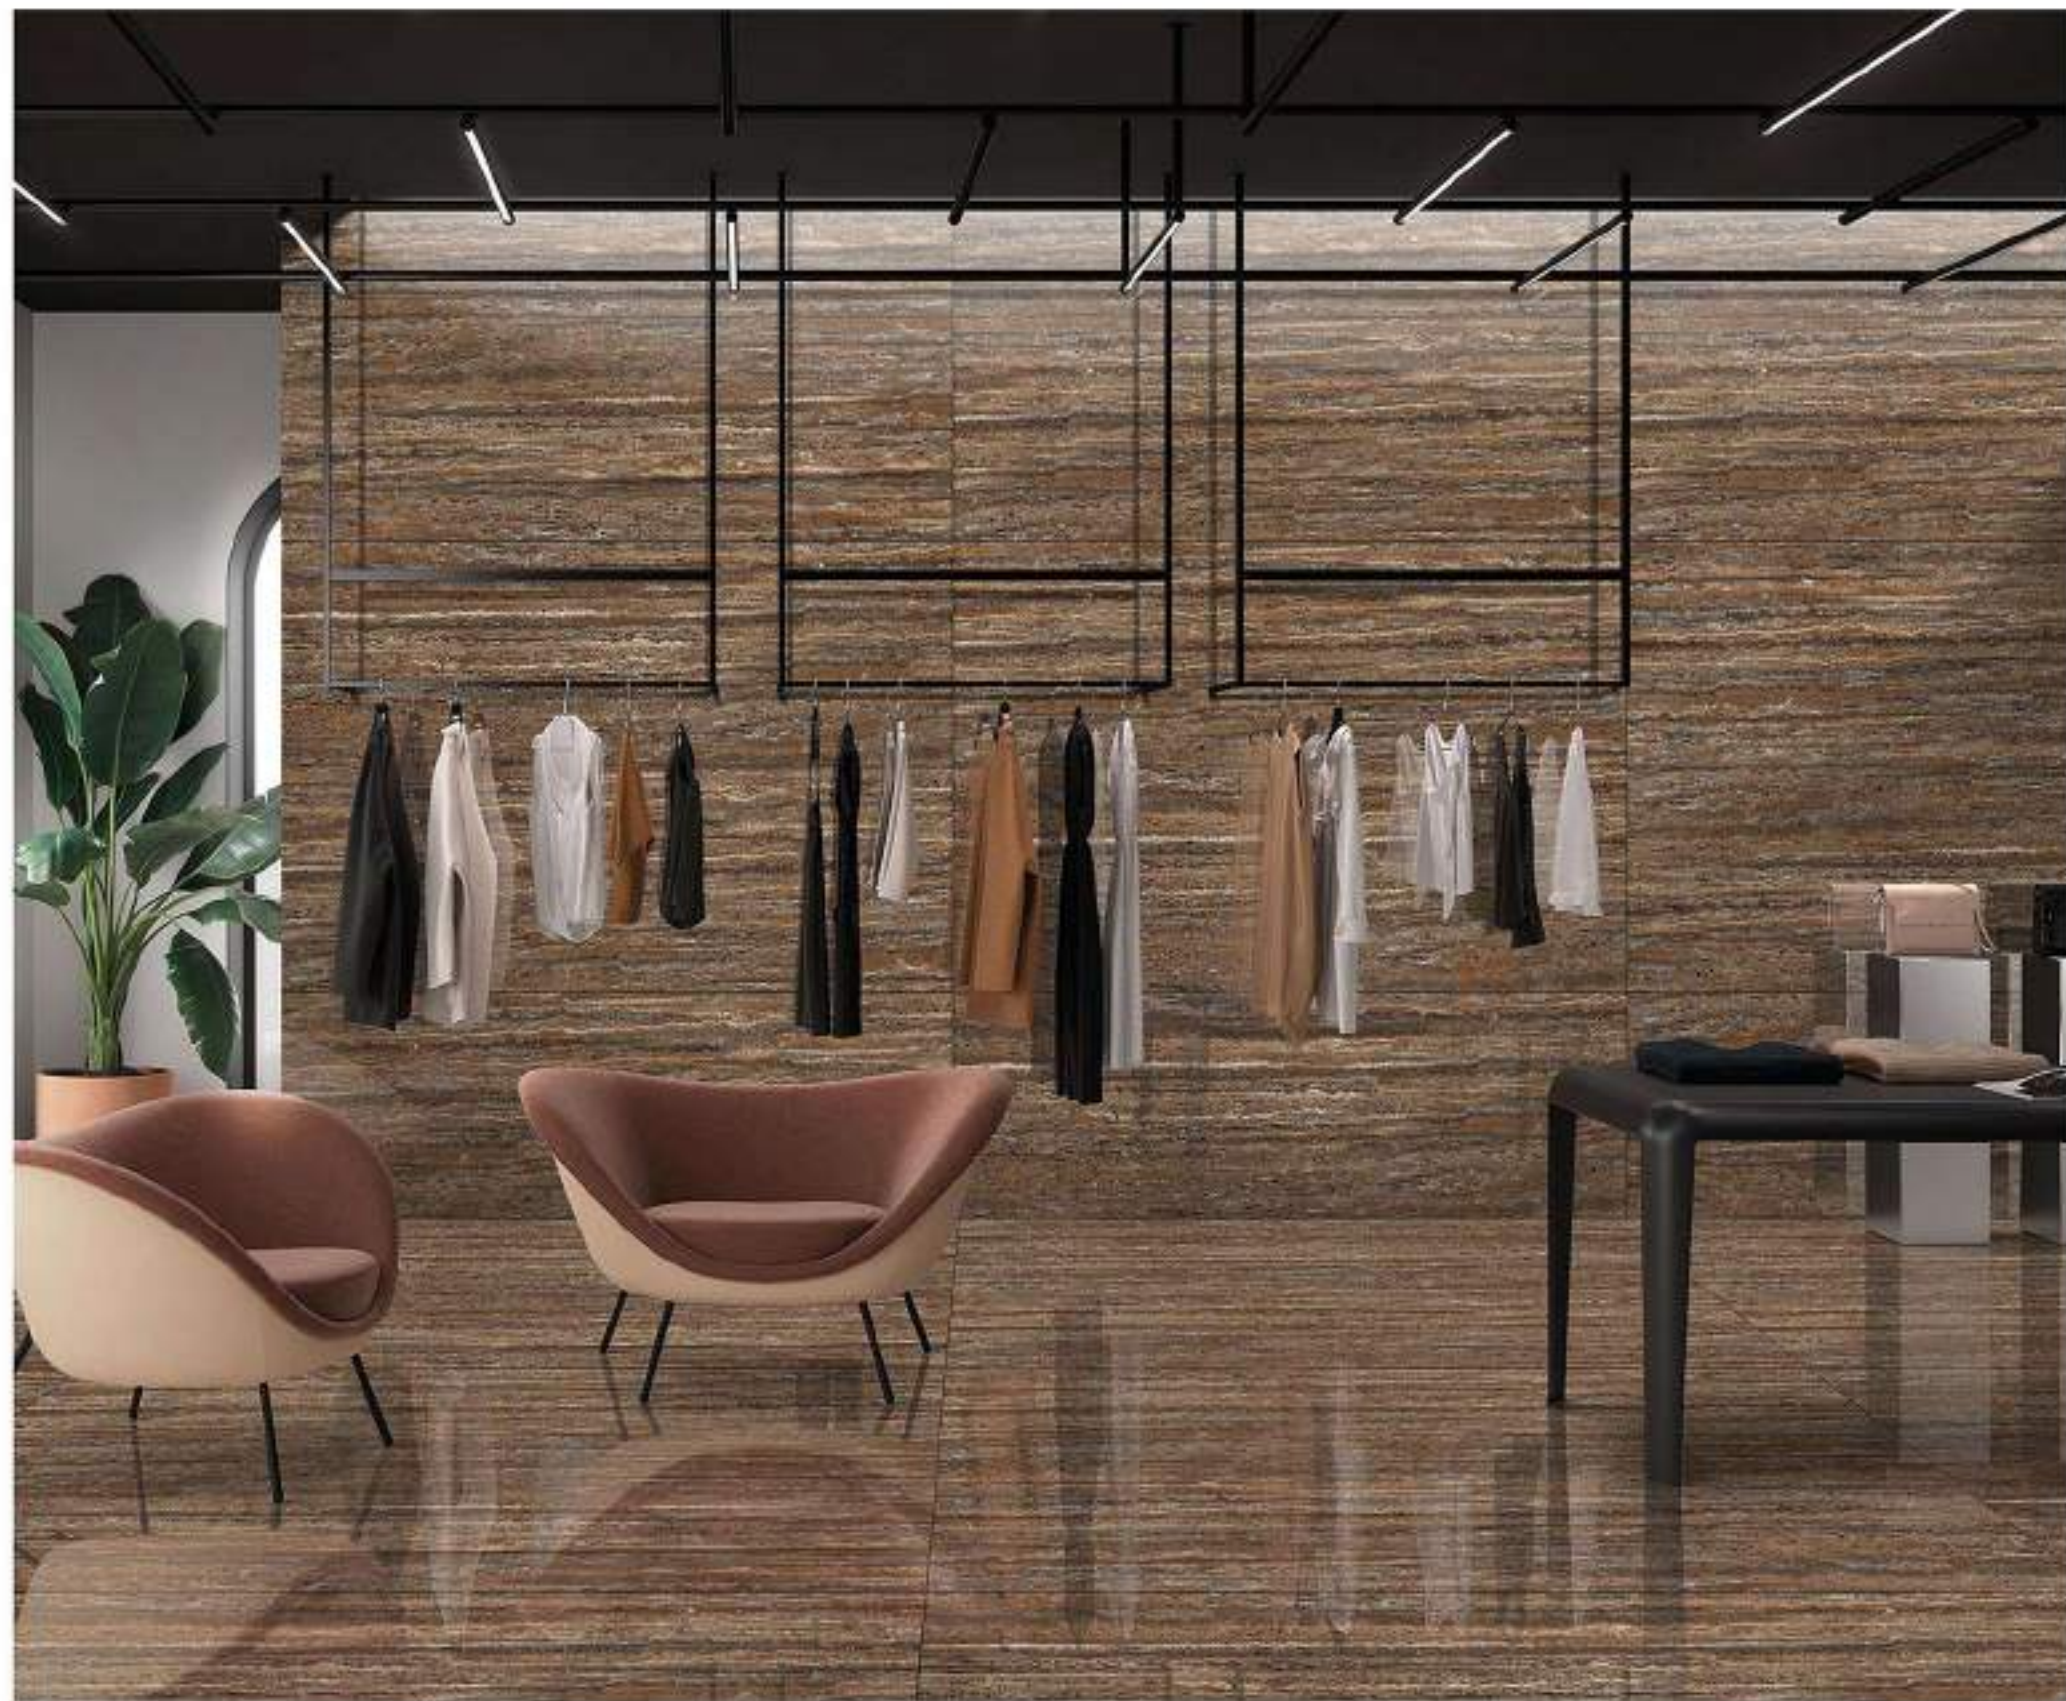

THUNDER

R-4

600x1800mm  
HIGH GLOSS  
COLLECTION

TRAVERTINO BURMISH

R-4

600x1800mm  
HIGH GLOSS  
COLLECTION

TRAVERTINO EXOTIC

R-4