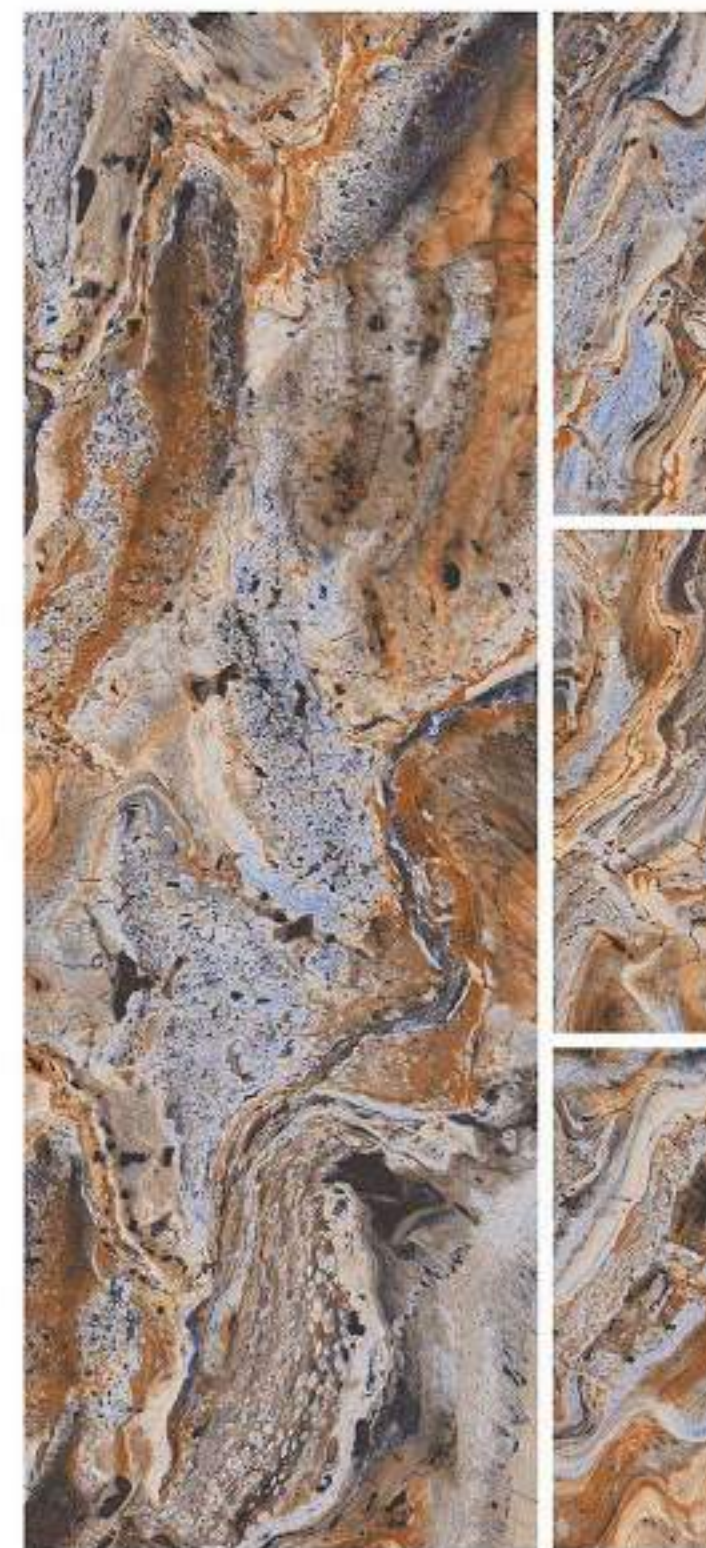

600x1800mm  
HIGH GLOSS  
COLLECTION

ITALINO BRONZE

R-4

600x1800mm  
HIGH GLOSS  
COLLECTION

LAVA STONE

R-4

600x1800mm  
HIGH GLOSS  
COLLECTION

LAVA