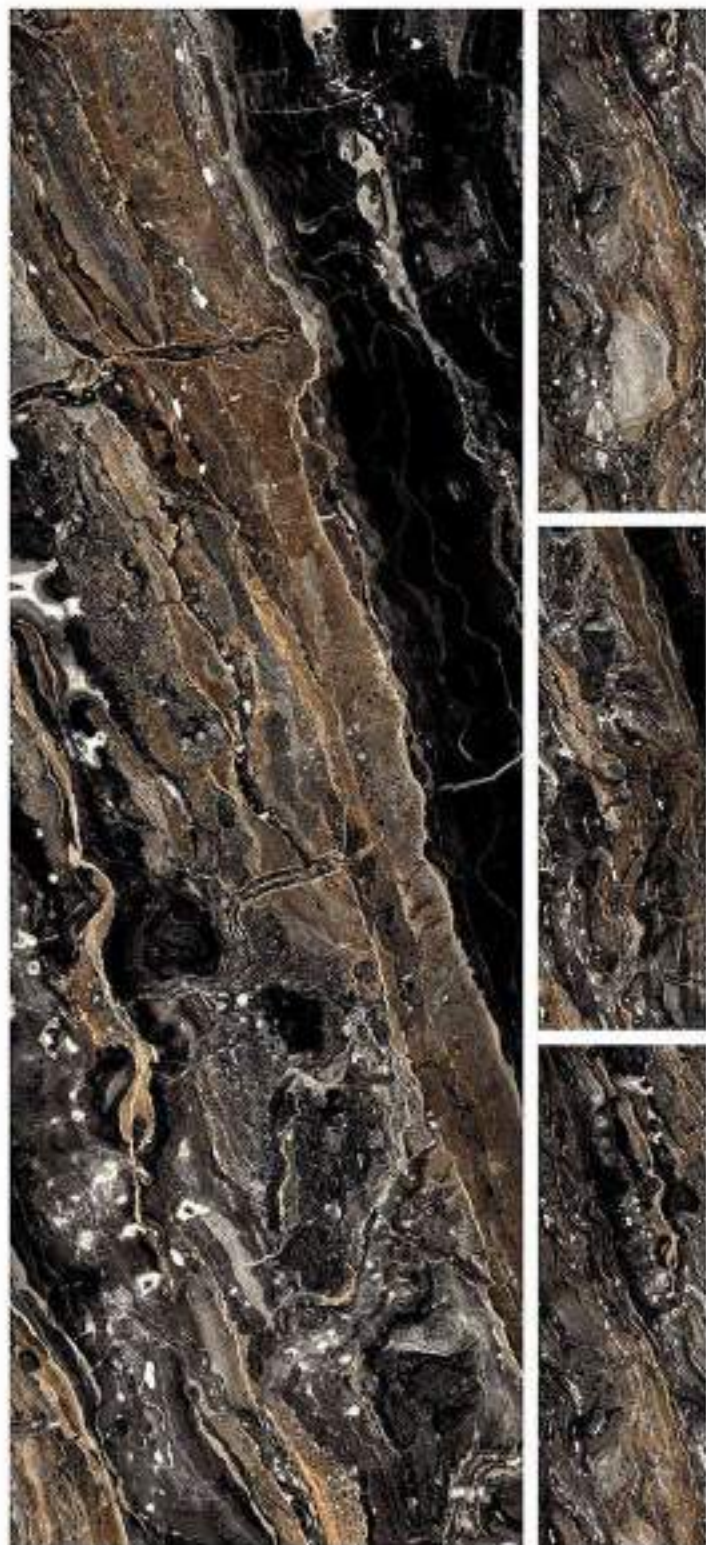

600x1800mm
SUPER HIGH GLOSS
COLLECTION

PIPER

R-4