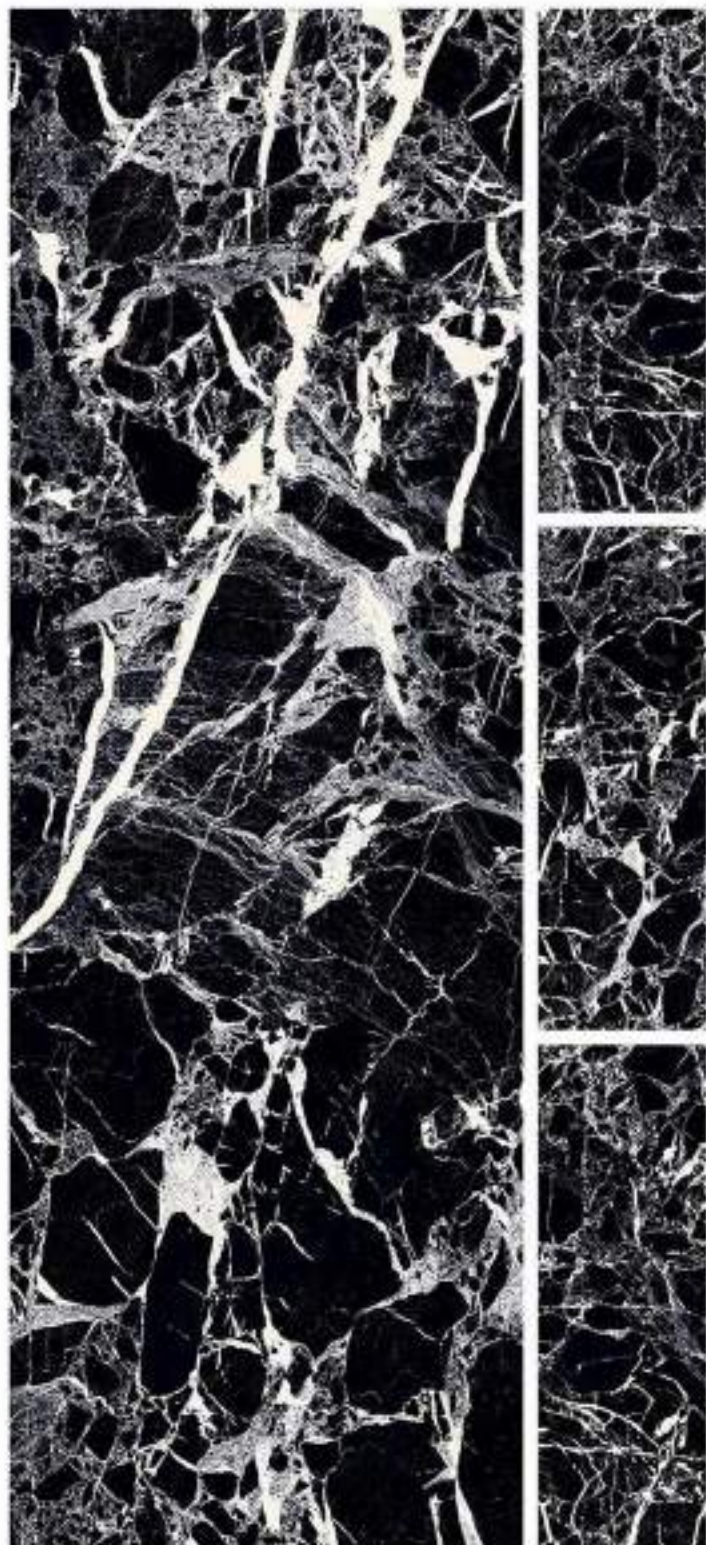

600x1800mm
SUPER HIGH GLOSS
COLLECTION

PORTO BLACK

R-4