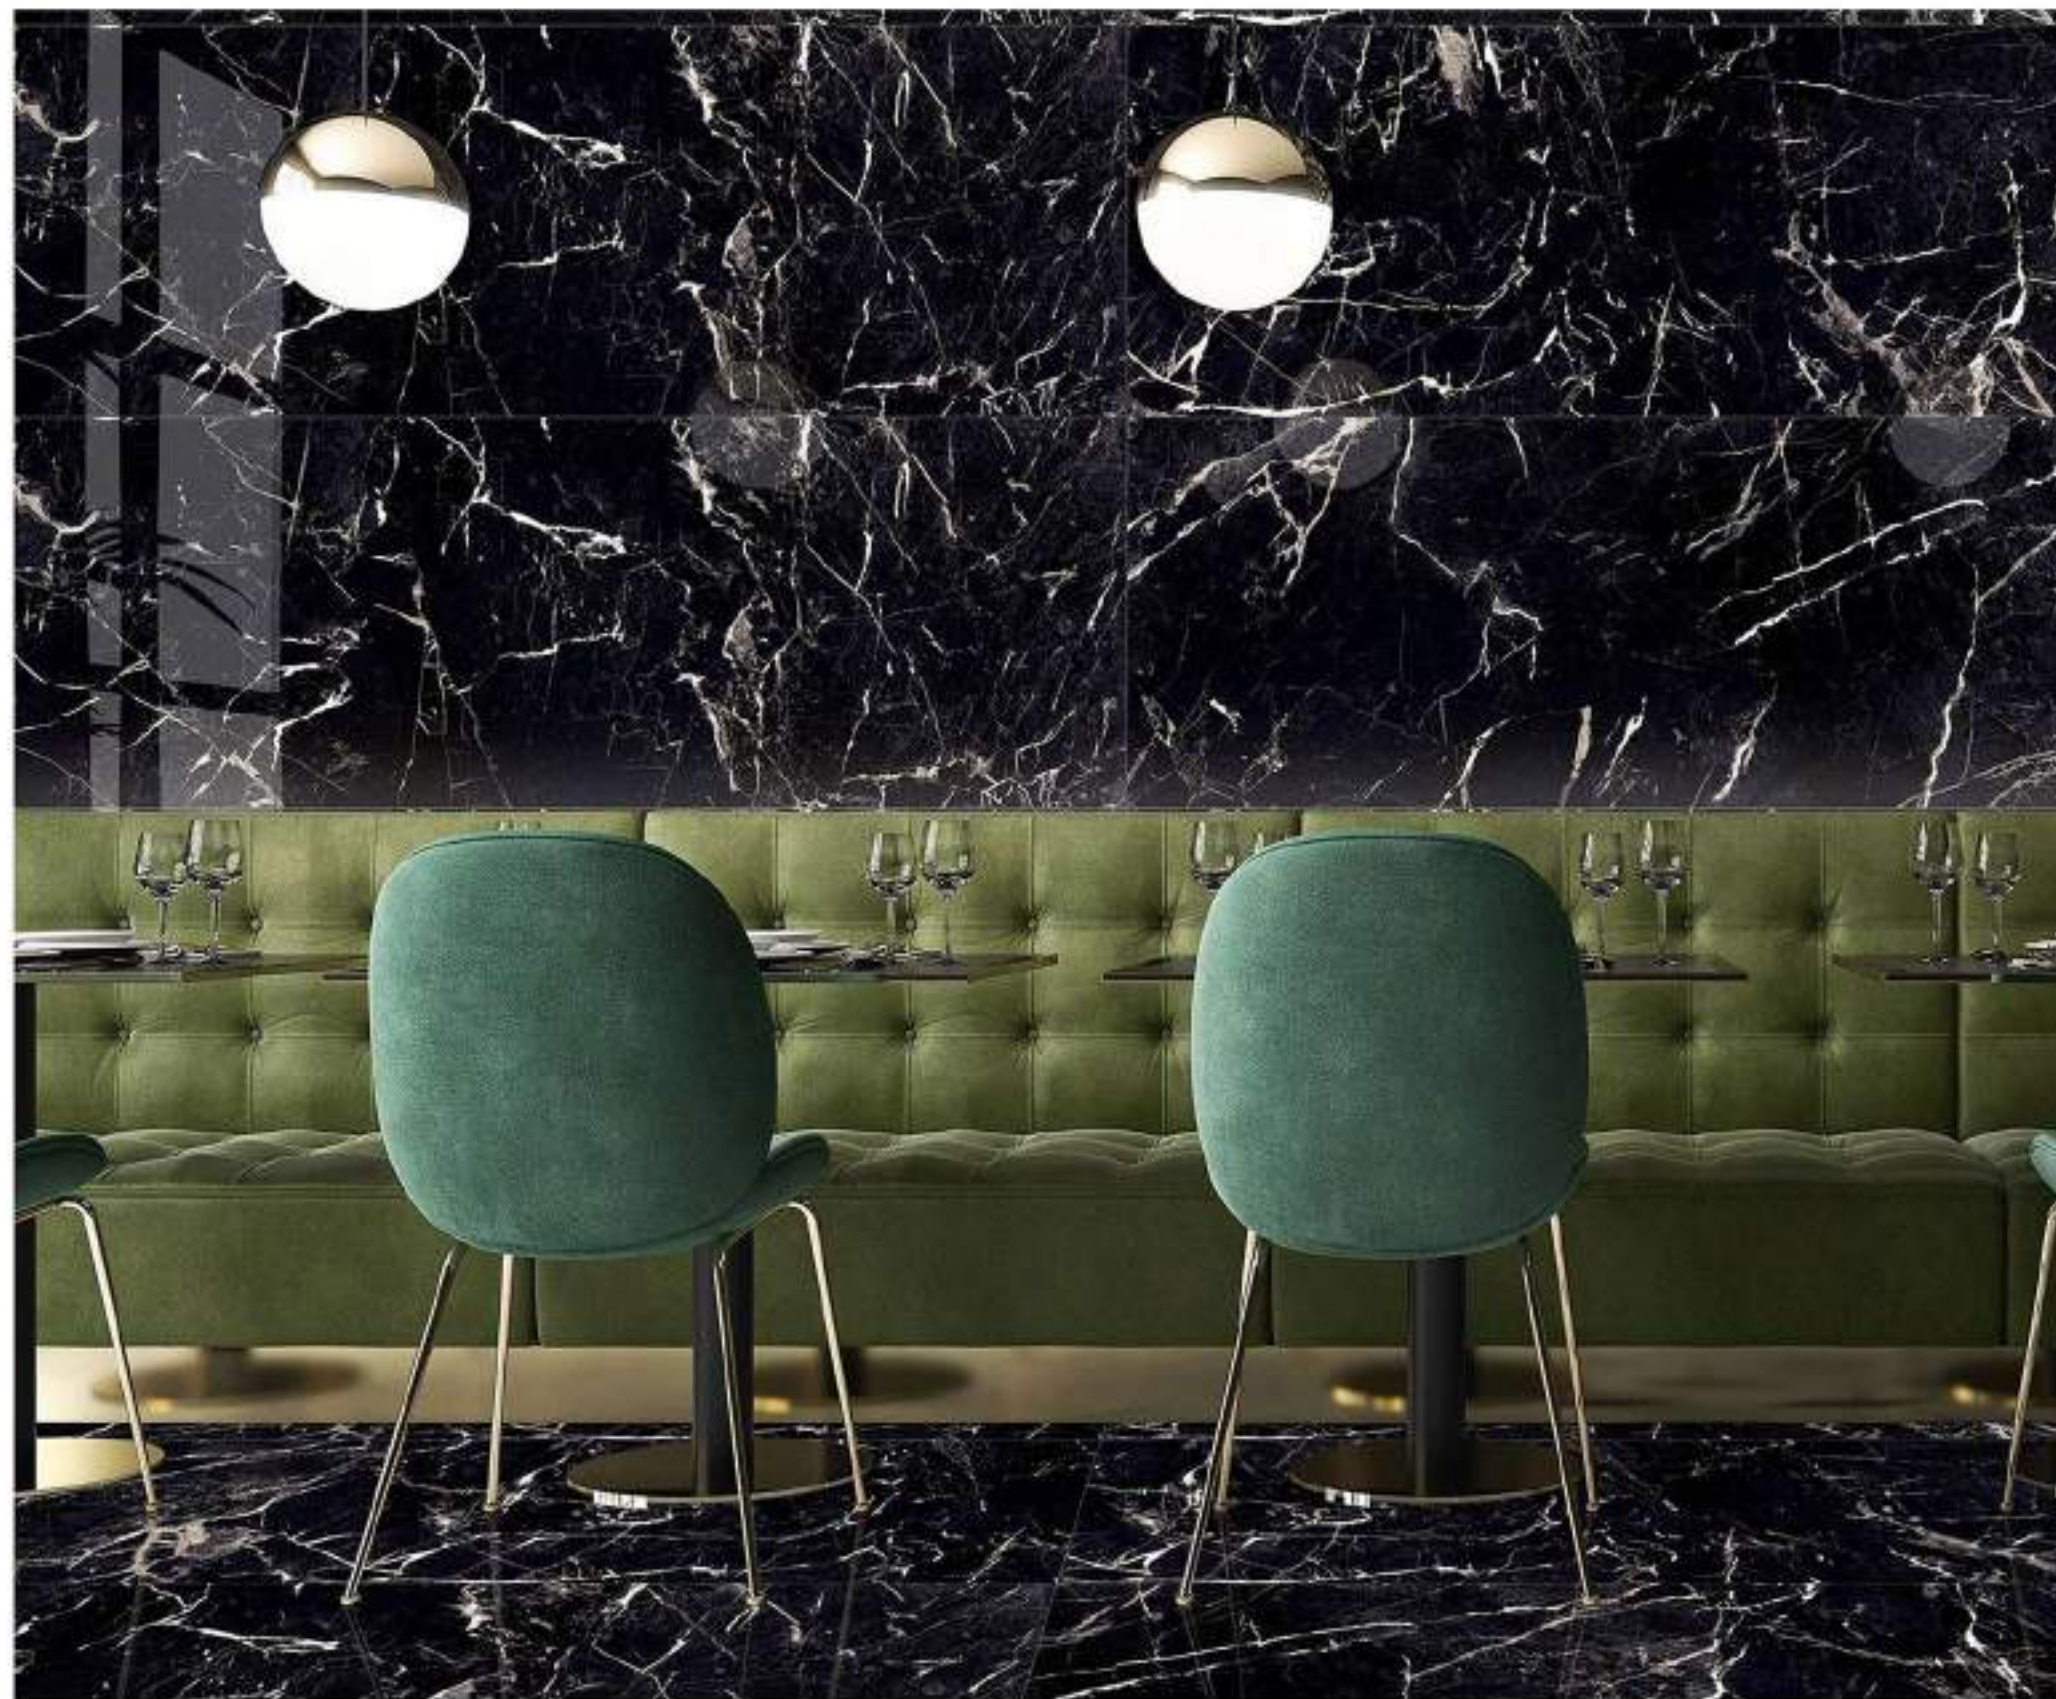

ABERICO SILVER

R-4

600x1800mm  
SUPER HIGH GLOSS  
COLLECTION

AMICA

R-4

600x1800mm  
SUPER HIGH GLOSS  
COLLECTION

FLAMINGO BLACK

R-4