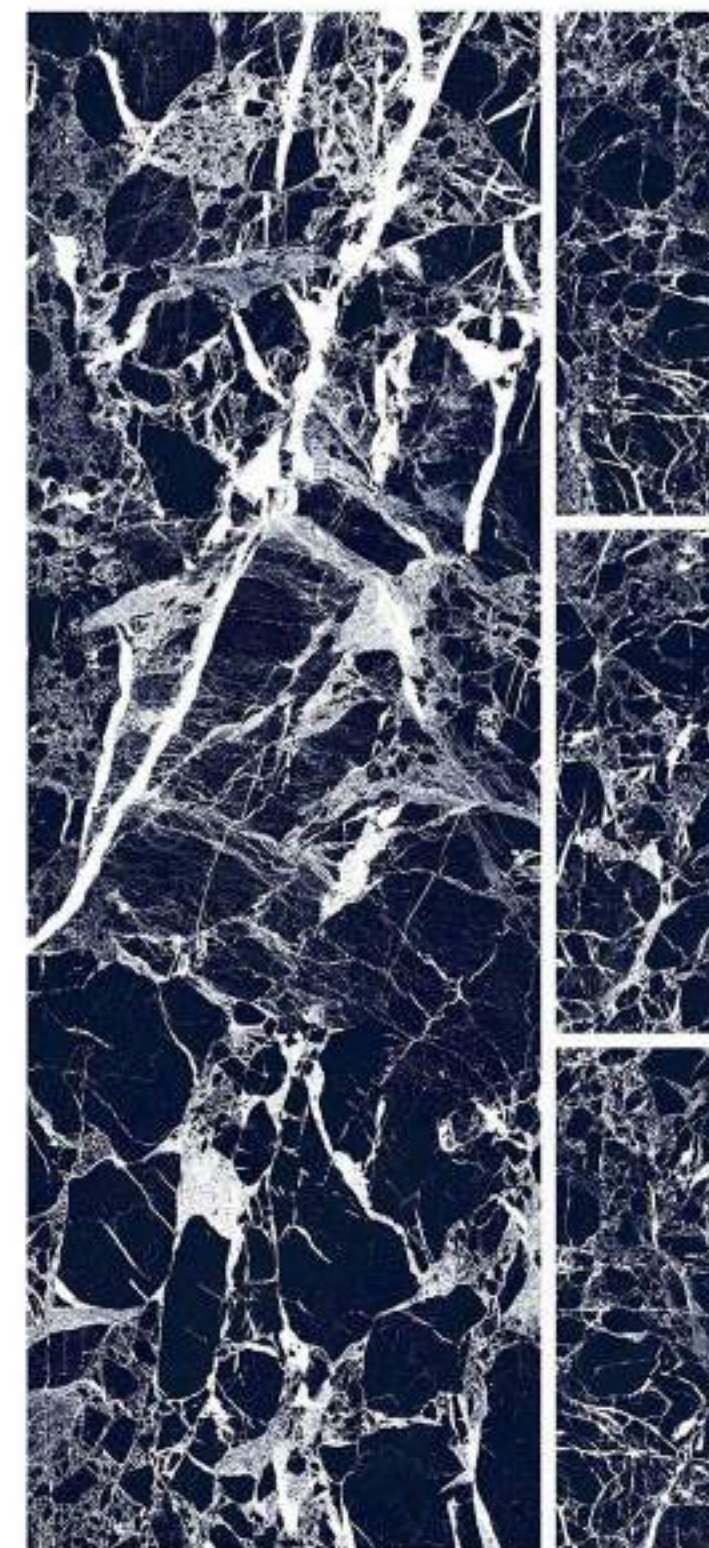

PLAZMA AQUA

R-4

600x1800mm  
SUPER HIGH GLOSS  
COLLECTION

PORTO BLACK

R-4

600x1800mm  
SUPER HIGH GLOSS  
COLLECTION

PORTO NAVY

R-4