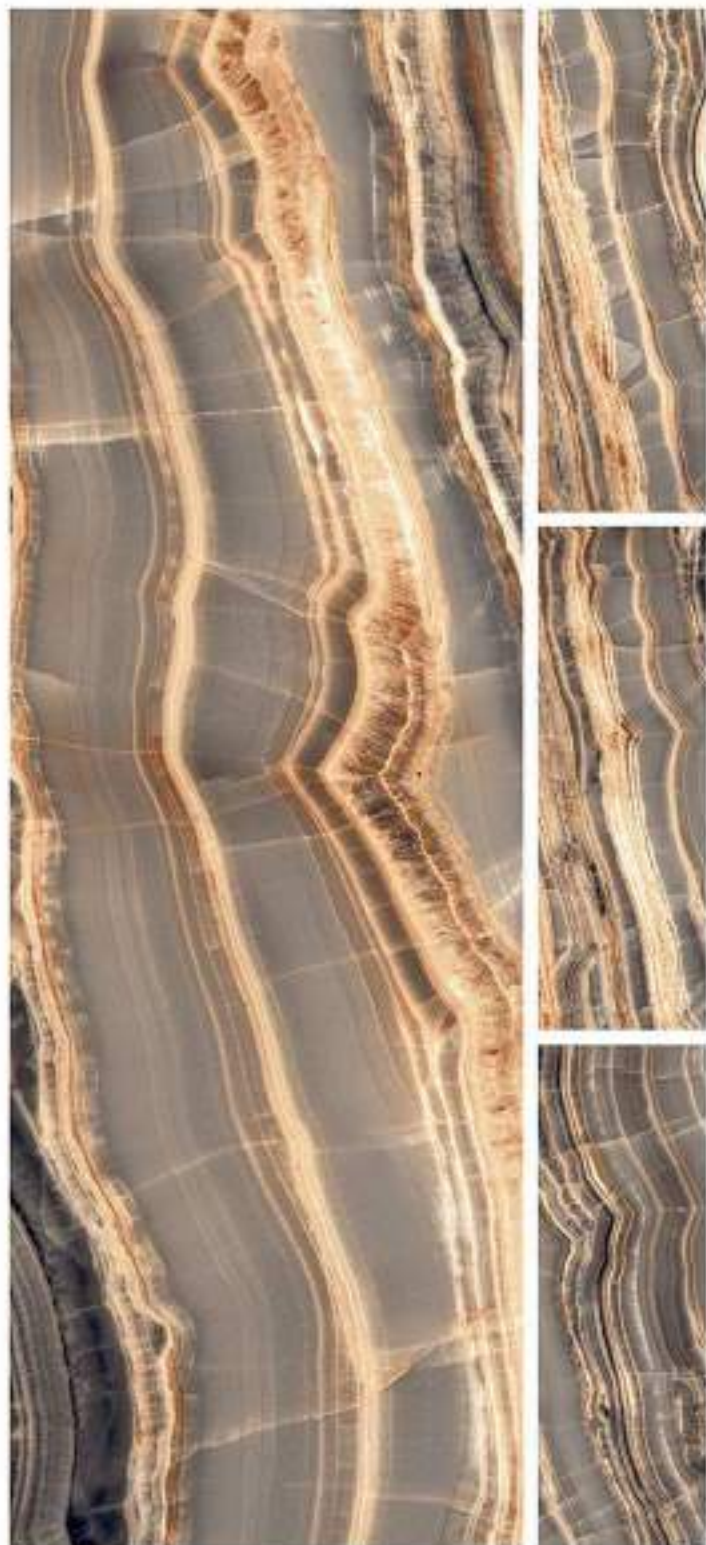

MONTECARLO NATURAL

R-4

600x1800mm  
HIGH GLOSS  
COLLECTION

MONTECARLO NERO

R-4

600x1800mm  
HIGH GLOSS  
COLLECTION

NEXA BROWN

R-4