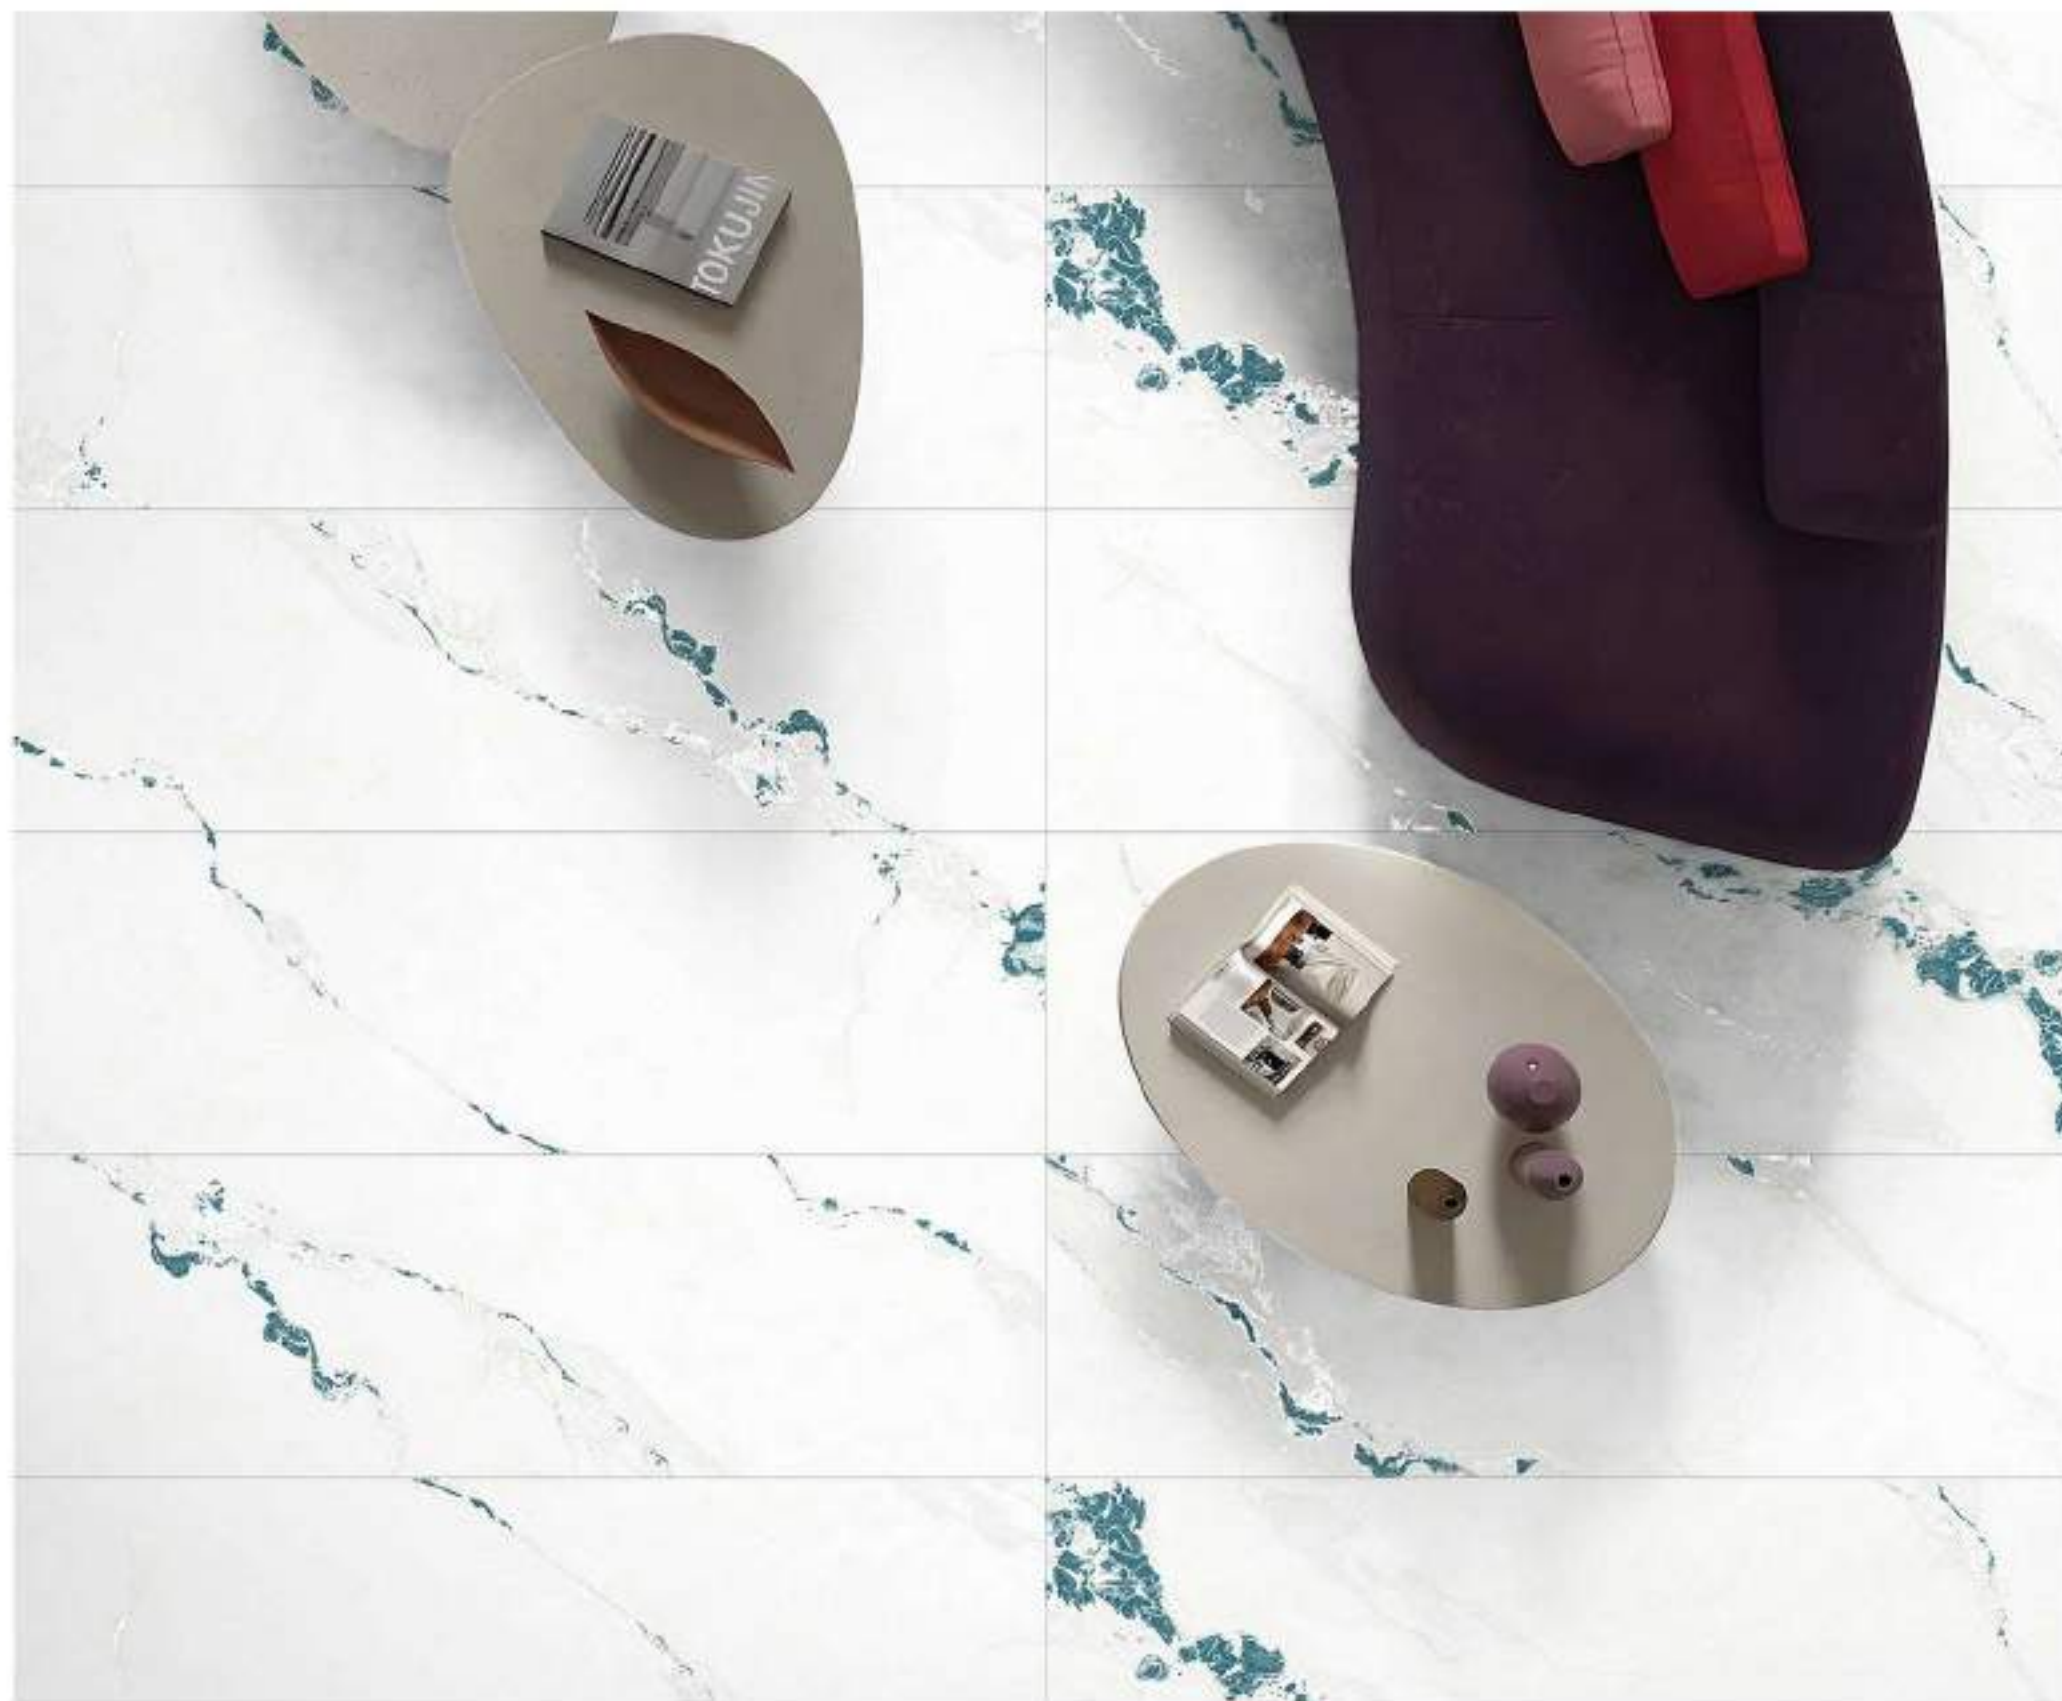

ORO VARDE

R-4

600x1800mm  
CARVING  
COLLECTION

OXFORD CREMA

R-4

600x1800mm  
CARVING  
COLLECTION

OXTON AQUA

R-4