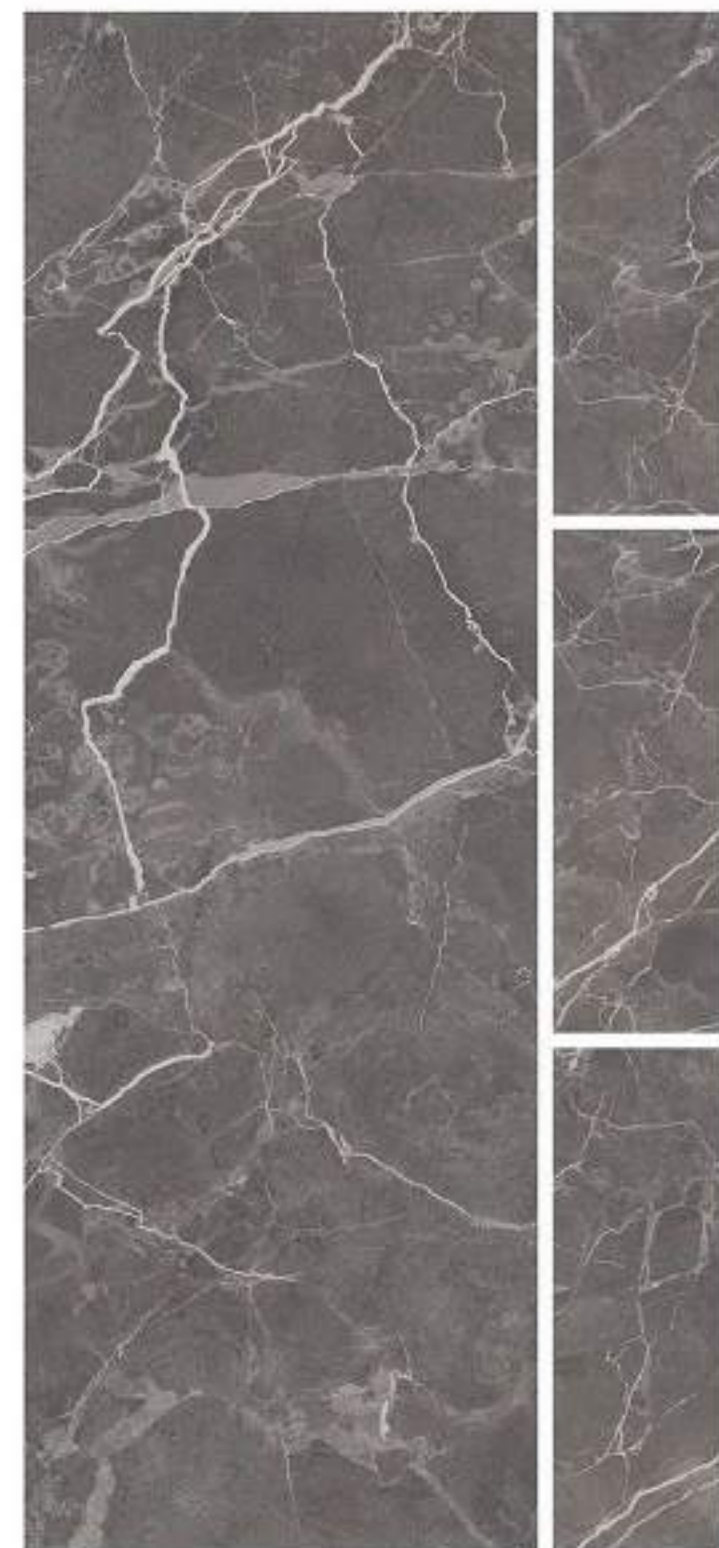

600x1800mm
CARVING
COLLECTION

APEX NERO

R-4