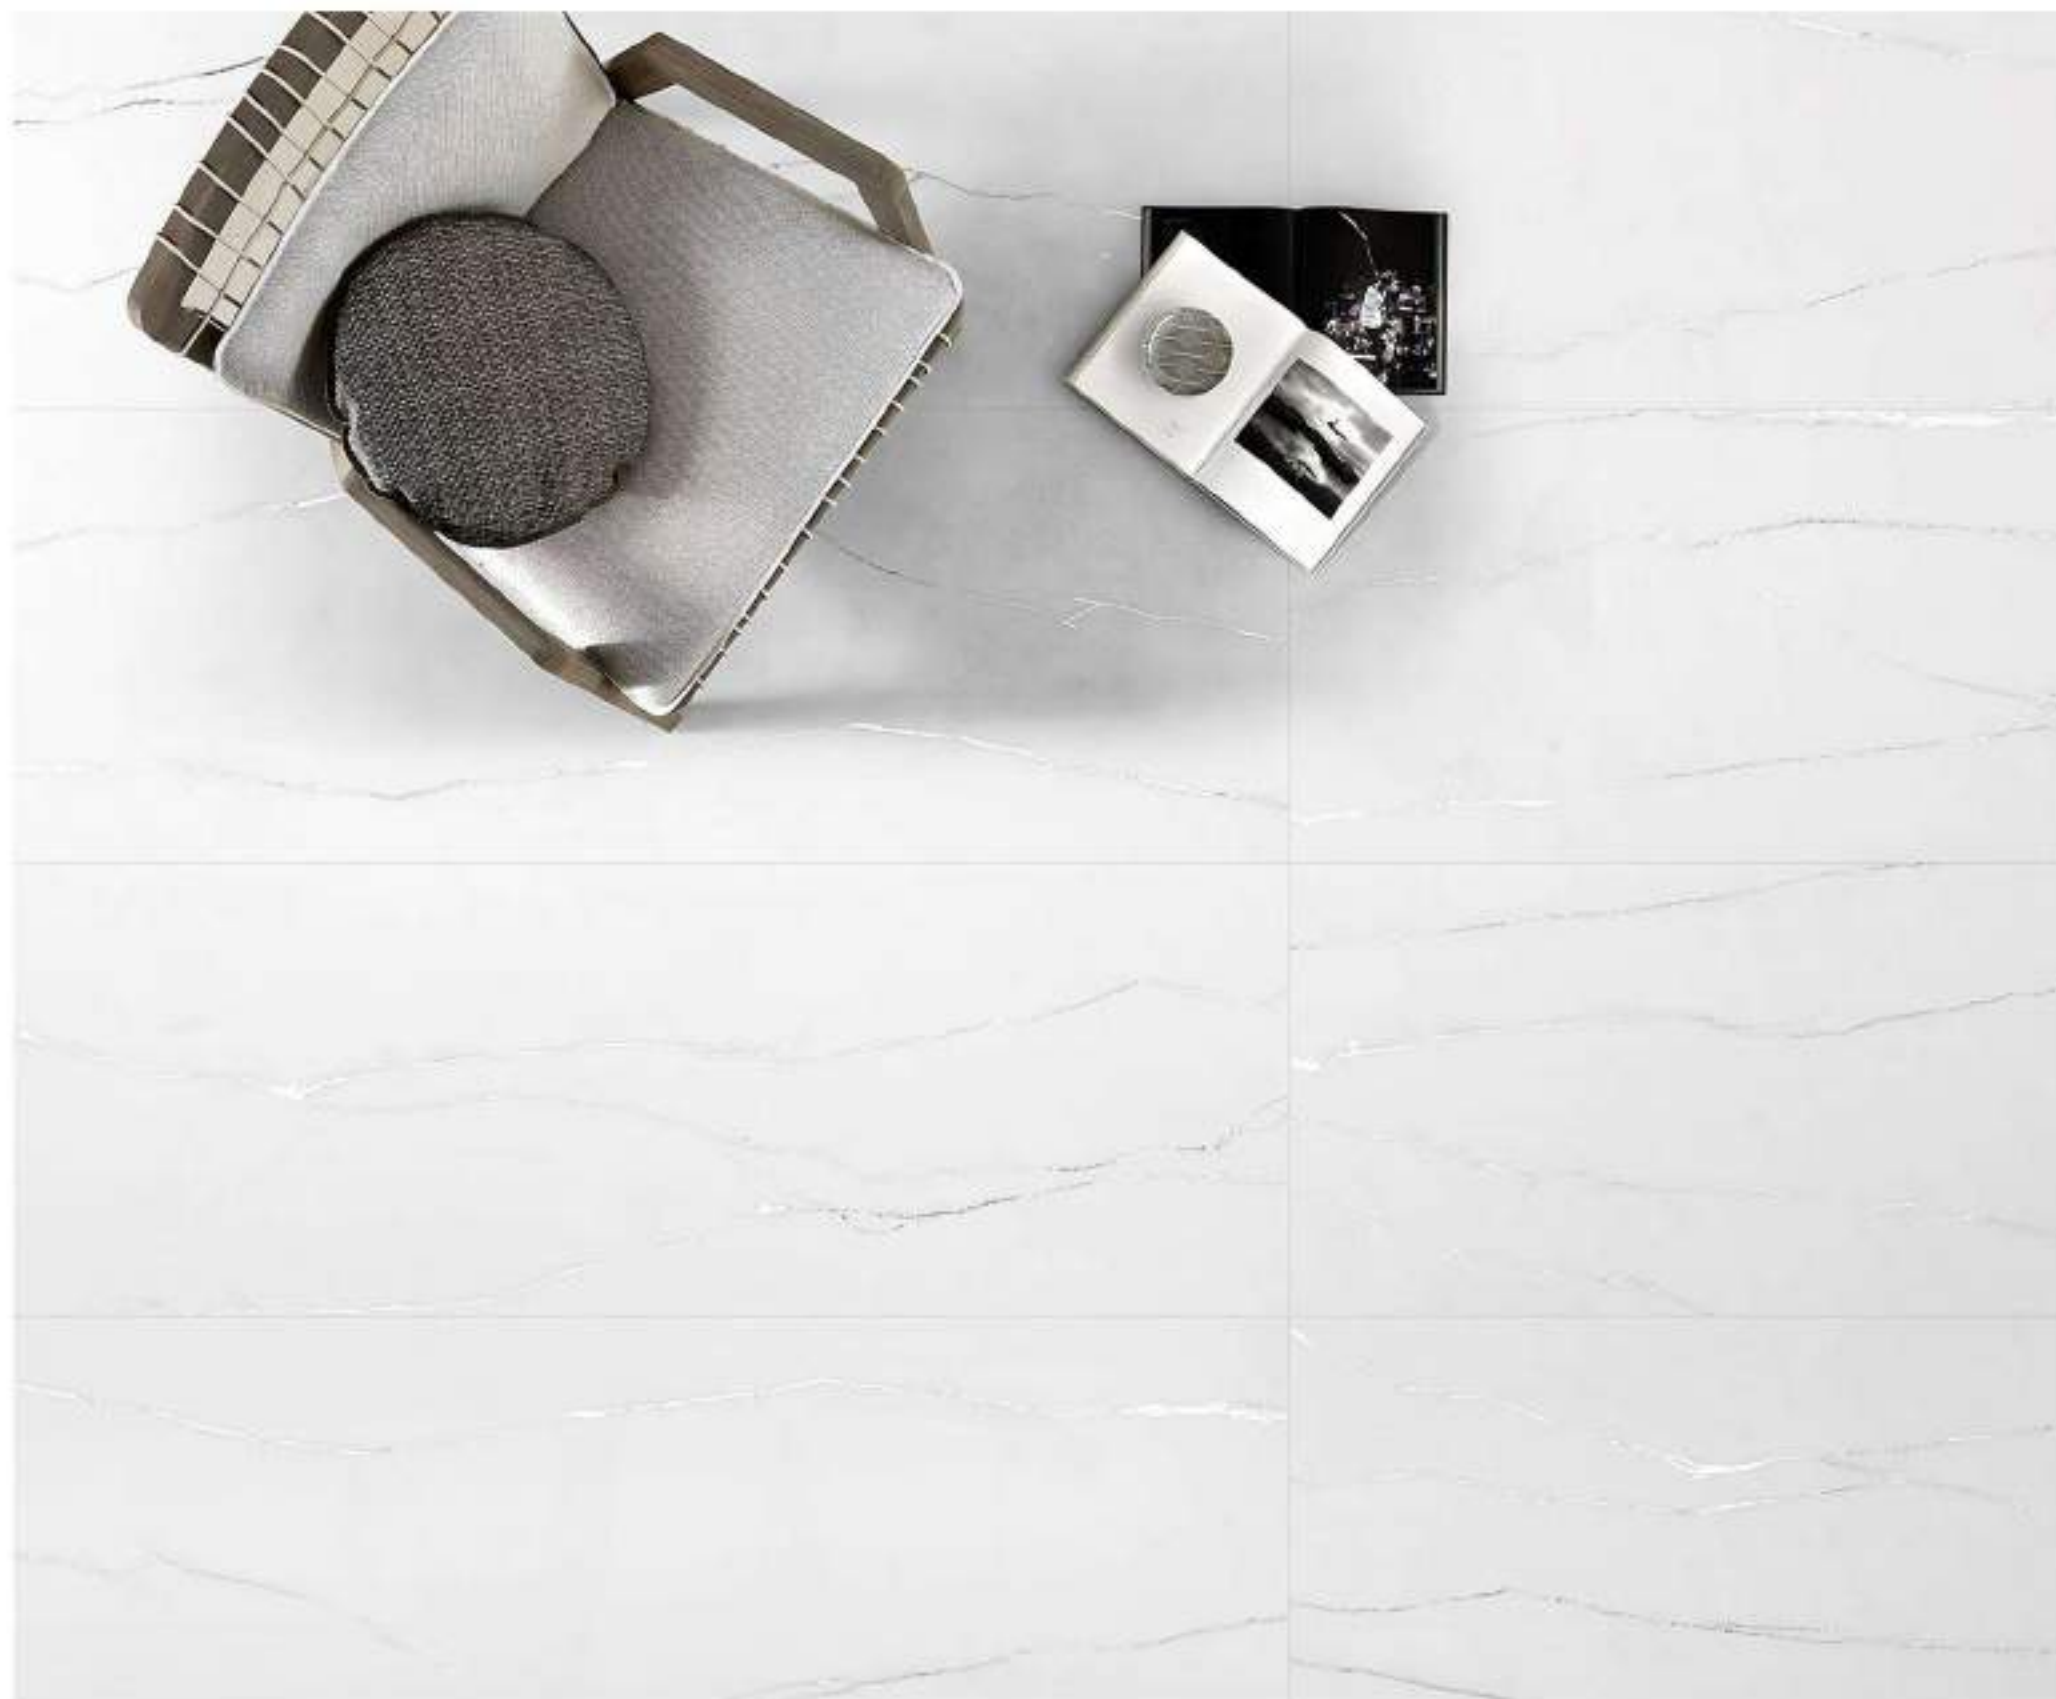

**“ALWAYS  
A  
NEW  
STORY”**

SPEEDY INNOVATION OF THE FUTURE

**CARVING COLLECTION**

600x1800mm  
CARVING  
COLLECTION

ACTON BIANCO

R-4

600x1800mm  
CARVING  
COLLECTION

AERO BEIGE