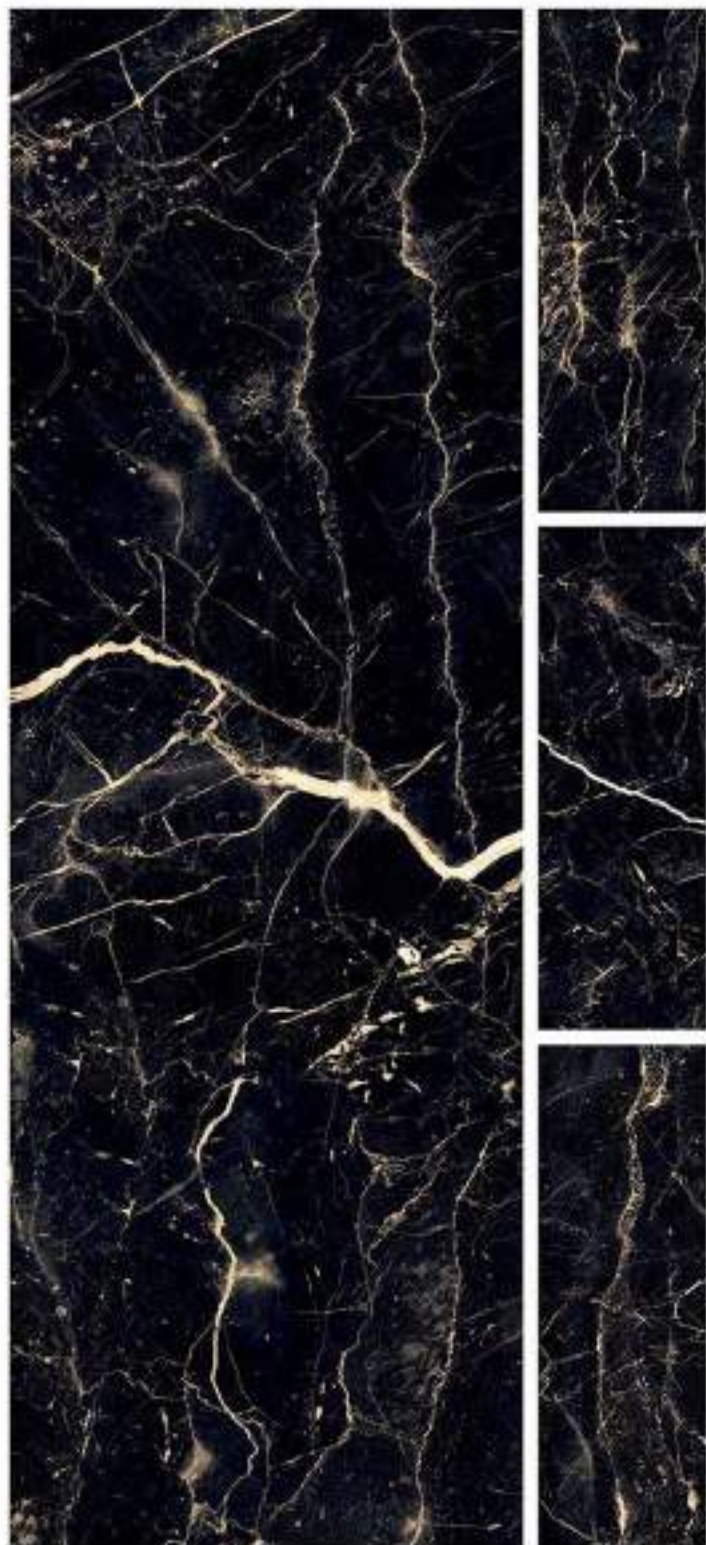

600x1800mm  
SUPER HIGH GLOSS  
COLLECTION

FUSSION NERO

R-4

600x1800mm  
SUPER HIGH GLOSS  
COLLECTION

GRIFFIN JADE

R-4

600x1800mm  
SUPER HIGH GLOSS  
COLLECTION

GRIFFIN SAPPHIRE