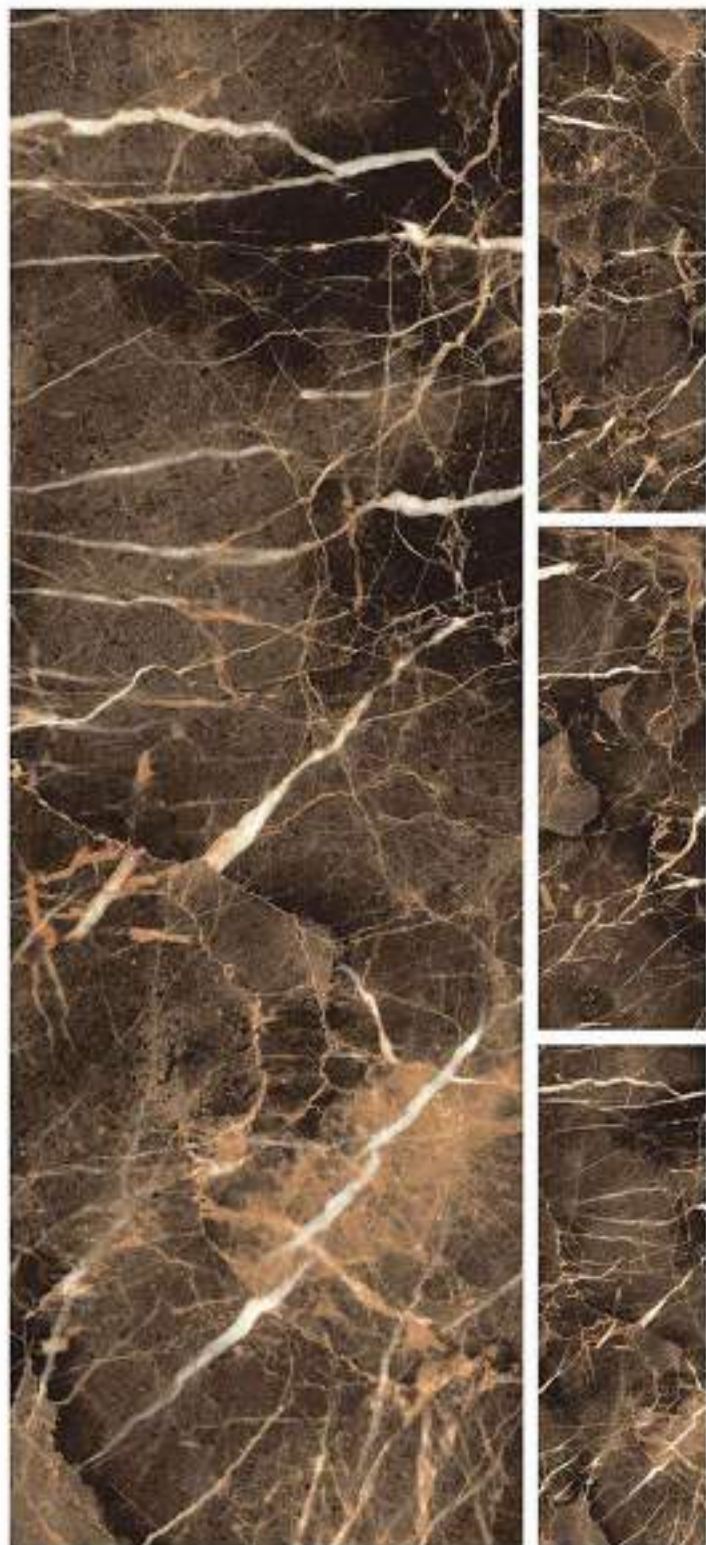

600x1800mm
HIGH GLOSS
COLLECTION

ABONY GOLD

R-4