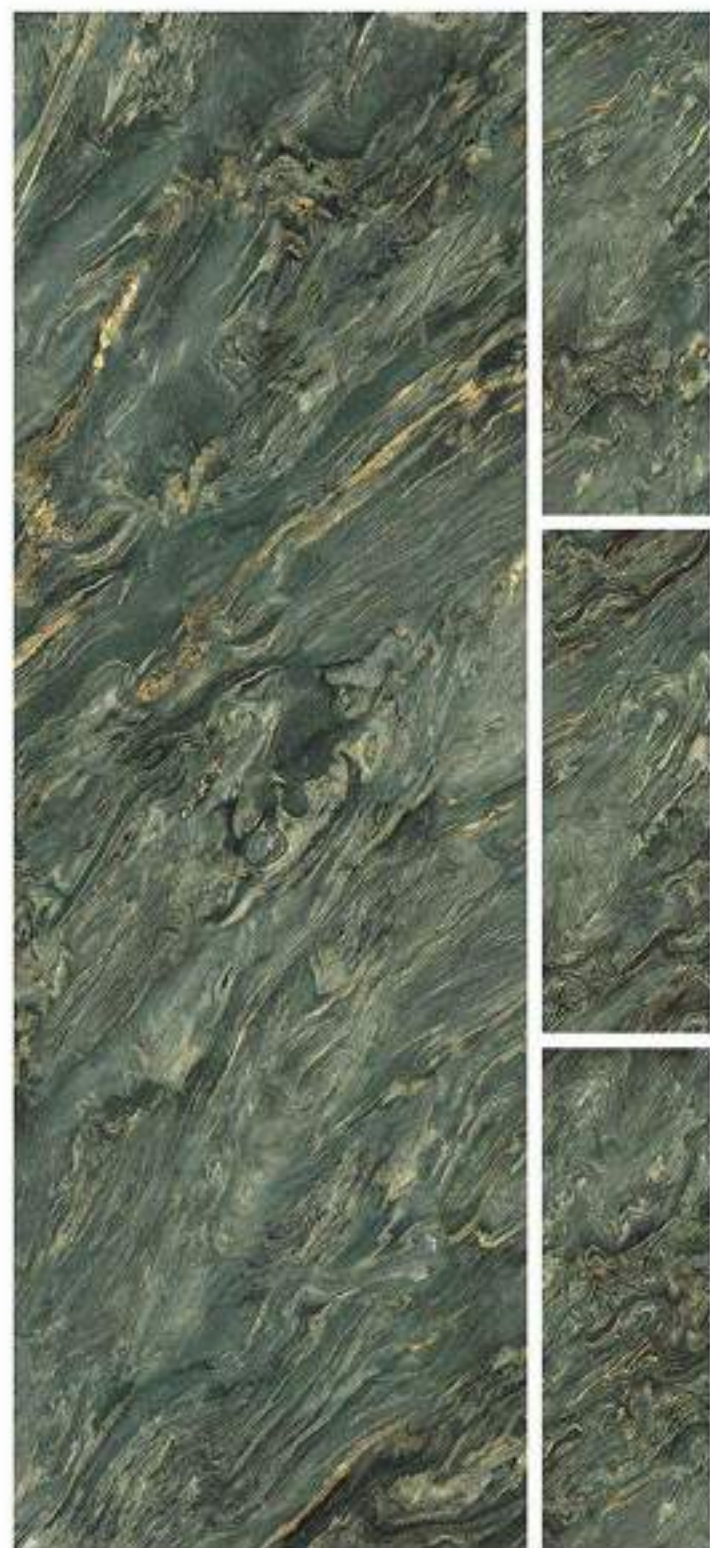

R-4

600x1800mm  
HIGH GLOSS  
COLLECTION

OPERA

R-4

600x1800mm  
HIGH GLOSS  
COLLECTION

OROBICO BROWN

R-4

600x1800mm  
HIGH GLOSS  
COLLECTION