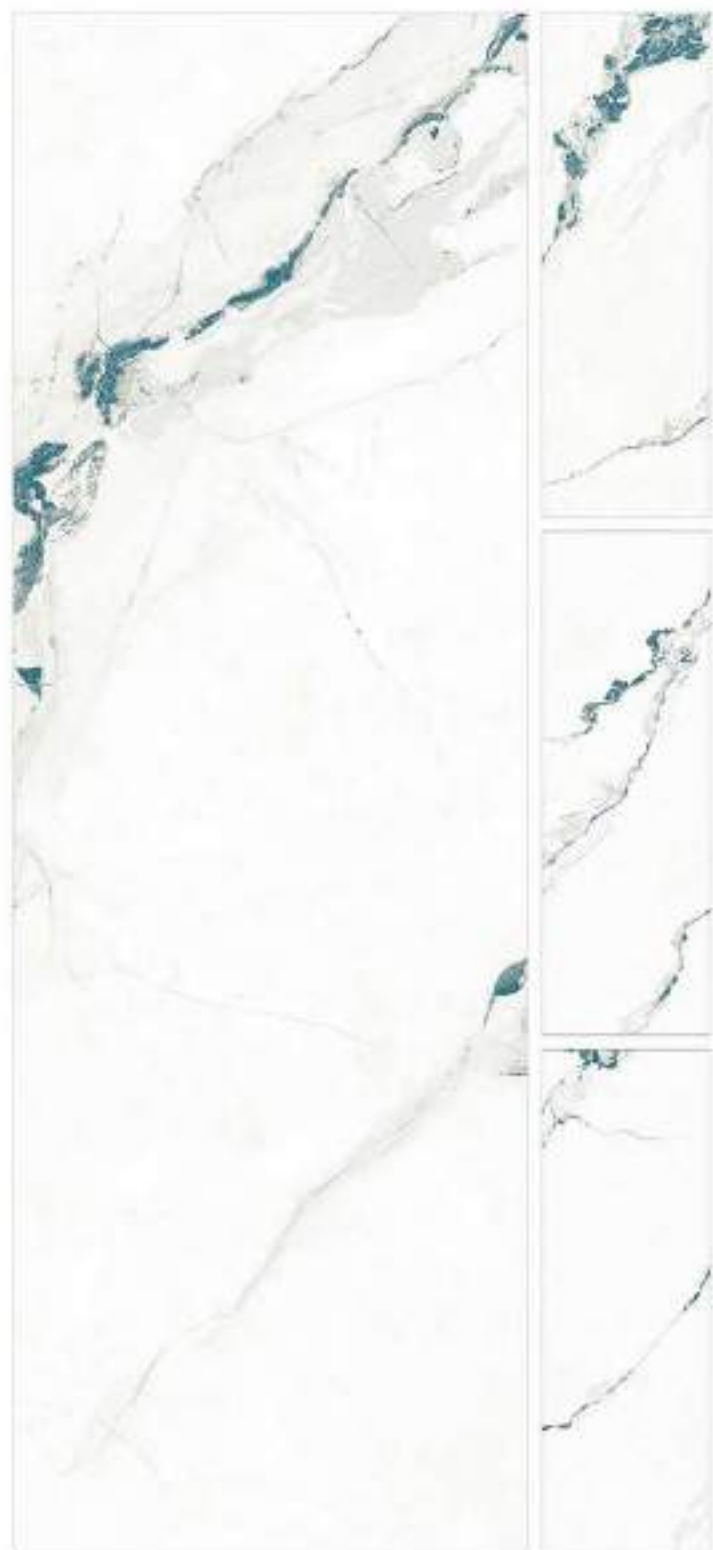

ORO VARDE

R-4

600x1800mm  
CARVING  
COLLECTION

OXFORD CREMA

R-4

600x1800mm  
CARVING  
COLLECTION

OXTON AQUA

R-4