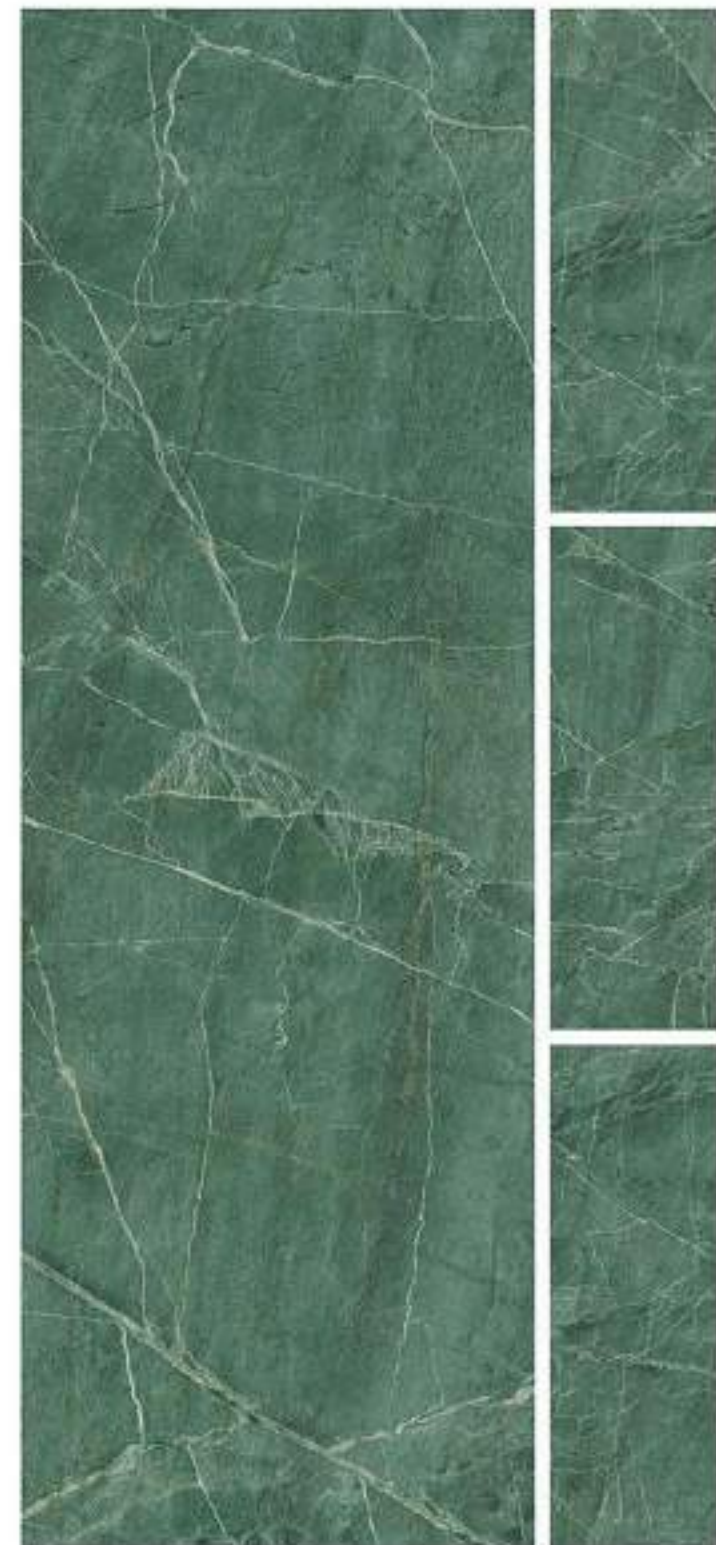

600x1800mm
HIGH GLOSS
COLLECTION

SMERALDO GREEN

R-4