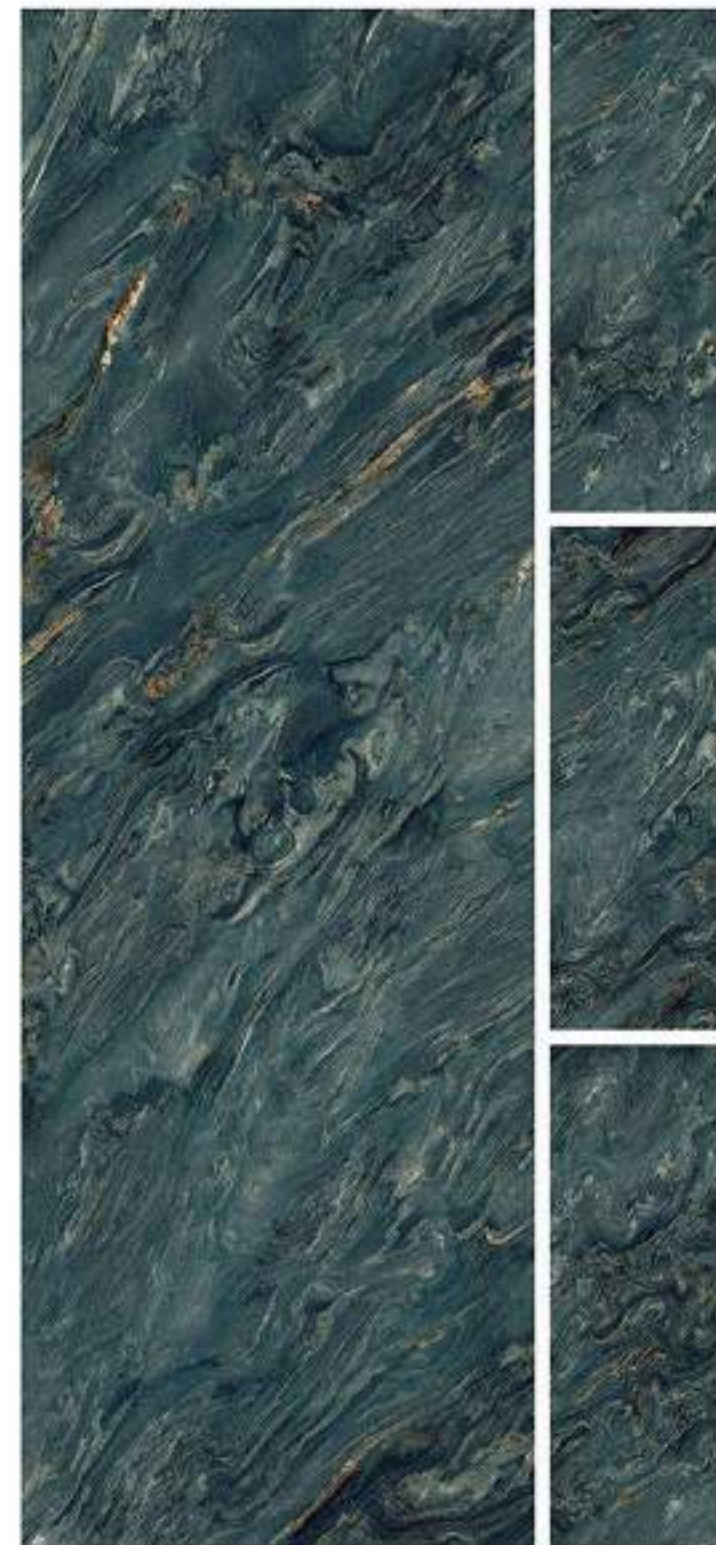

PLAZMA AQUA

R-4

600x1800mm  
SUPER HIGH GLOSS  
COLLECTION

PORTO BLACK

R-4

600x1800mm  
SUPER HIGH GLOSS  
COLLECTION

PORTO NAVY

R-4