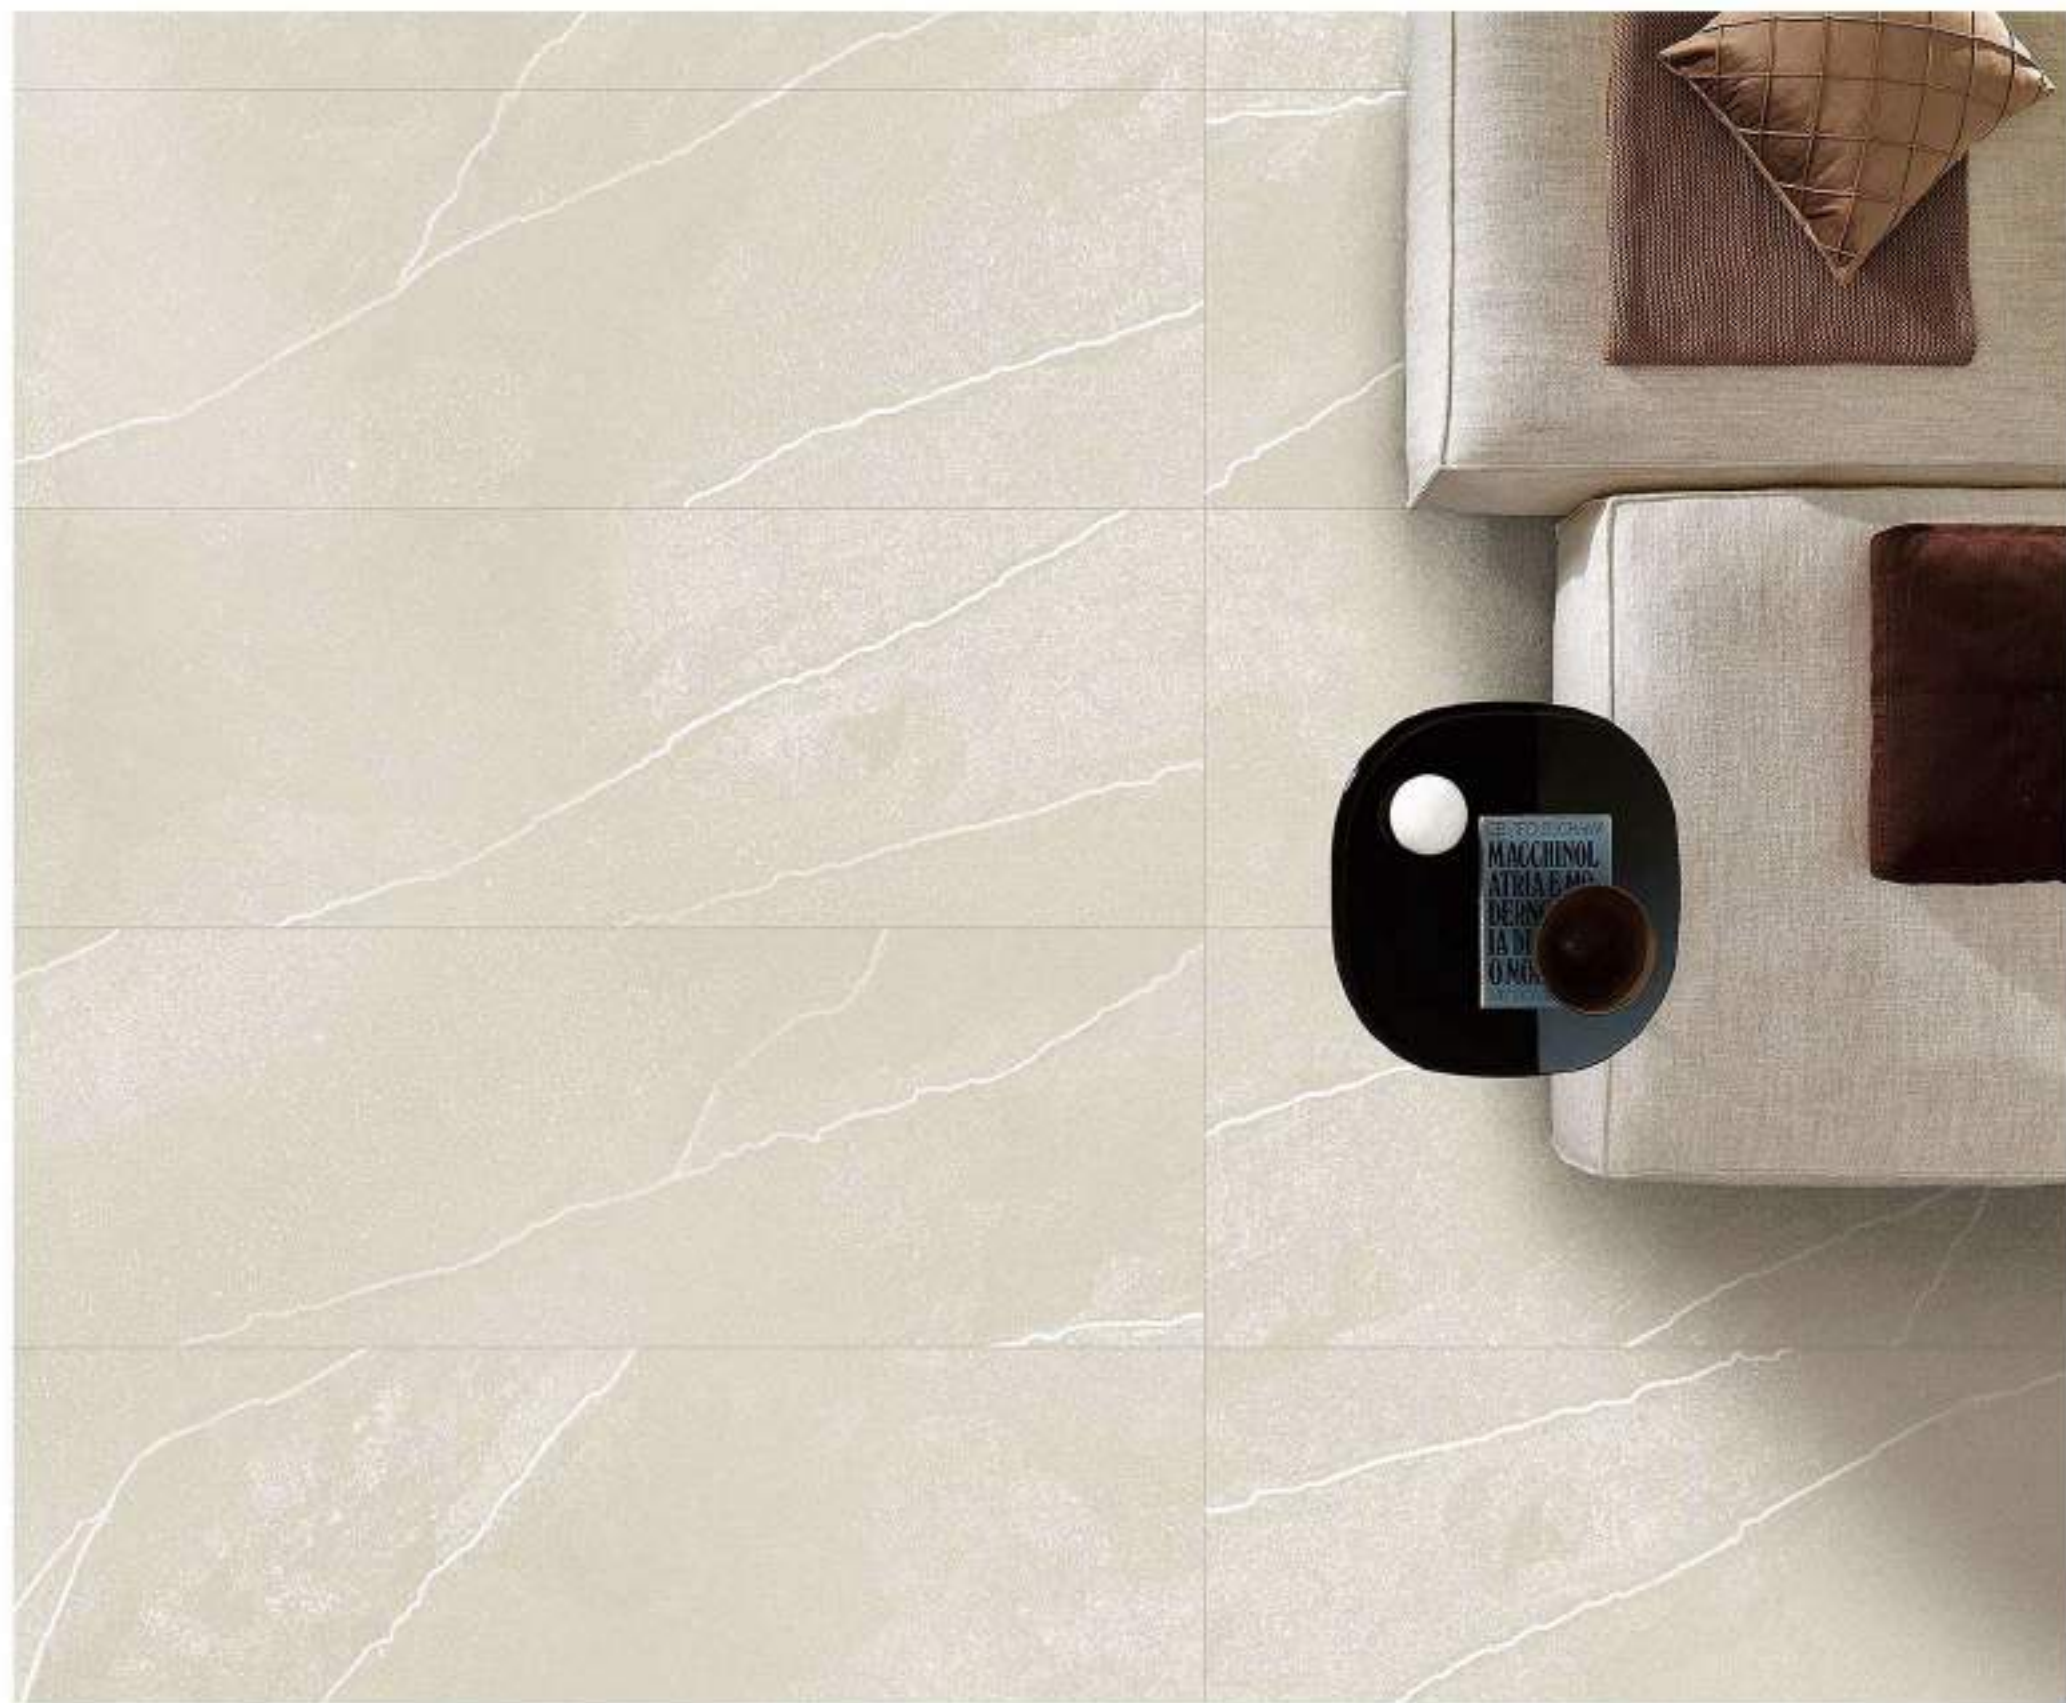

600x1800mm  
CARVING  
COLLECTION

TAUPE BEIGE

R-4

600x1800mm  
CARVING  
COLLECTION

TAUPE BROWN

R-4

600x1800mm  
CARVING  
COLLECTION

TAUPE GRIS