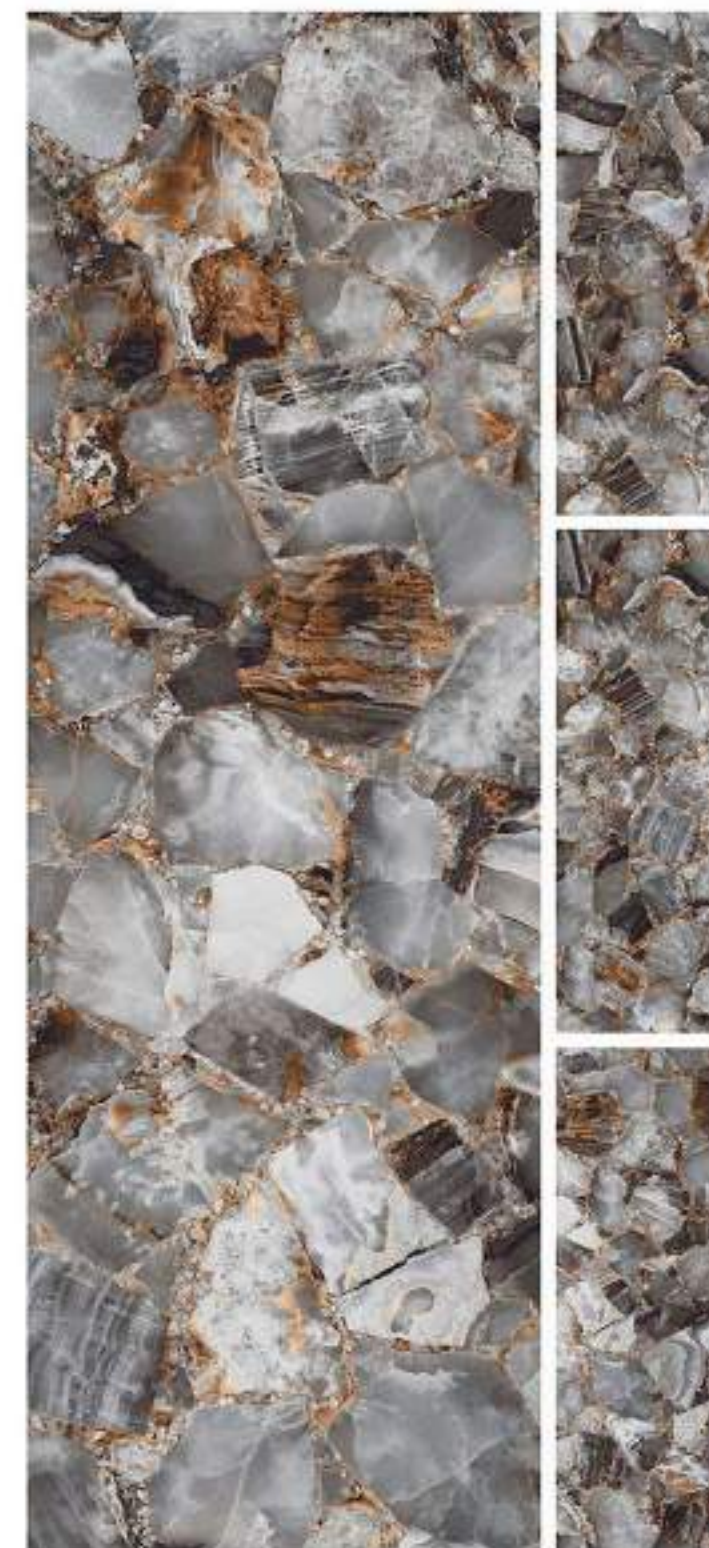

600x1800mm  
HIGH GLOSS  
COLLECTION

AGATE BLUE

R-4

600x1800mm  
HIGH GLOSS  
COLLECTION

AGATE GRAFITE

R-4

600x1800mm  
HIGH GLOSS  
COLLECTION

ALBENA