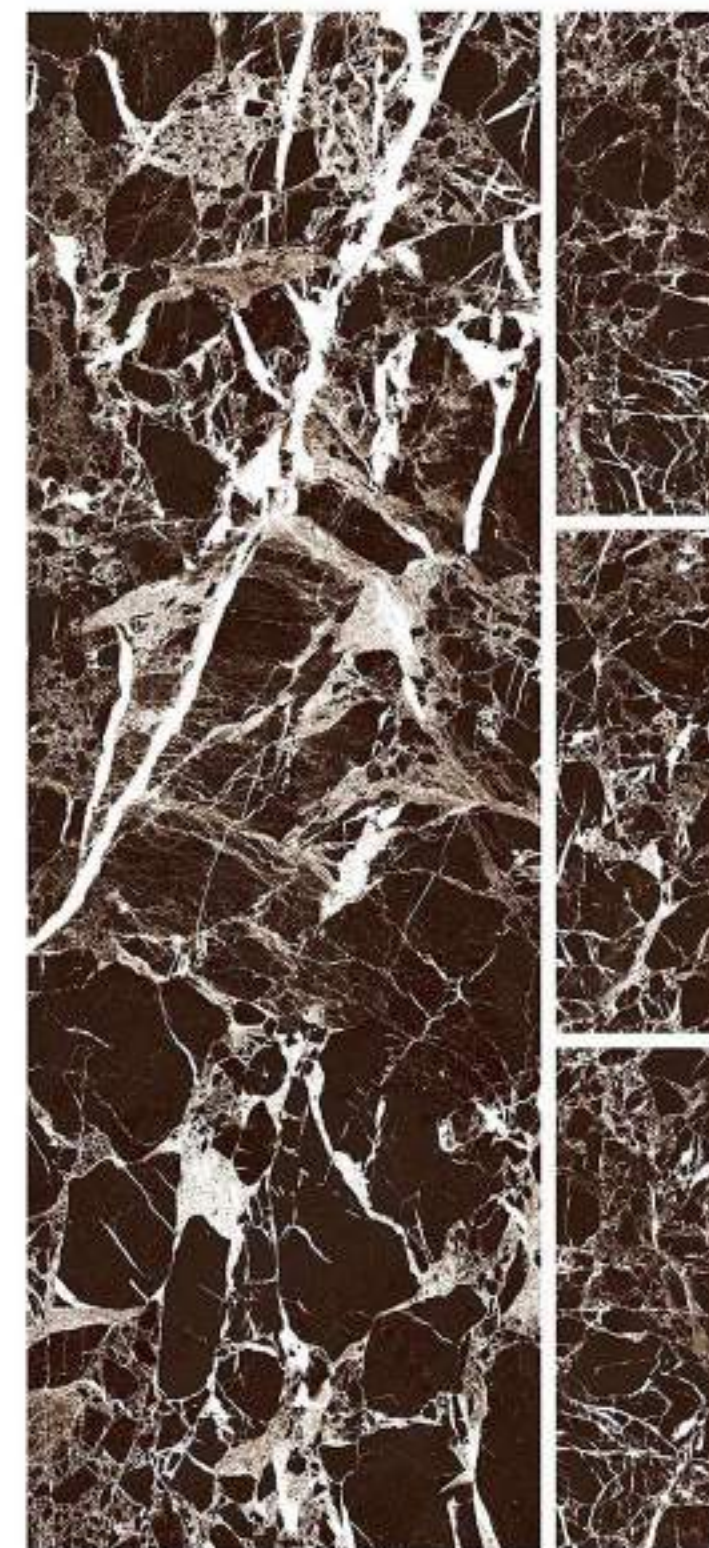

600x1800mm
HIGH GLOSS
COLLECTION

PORTO CHOCO

R-4