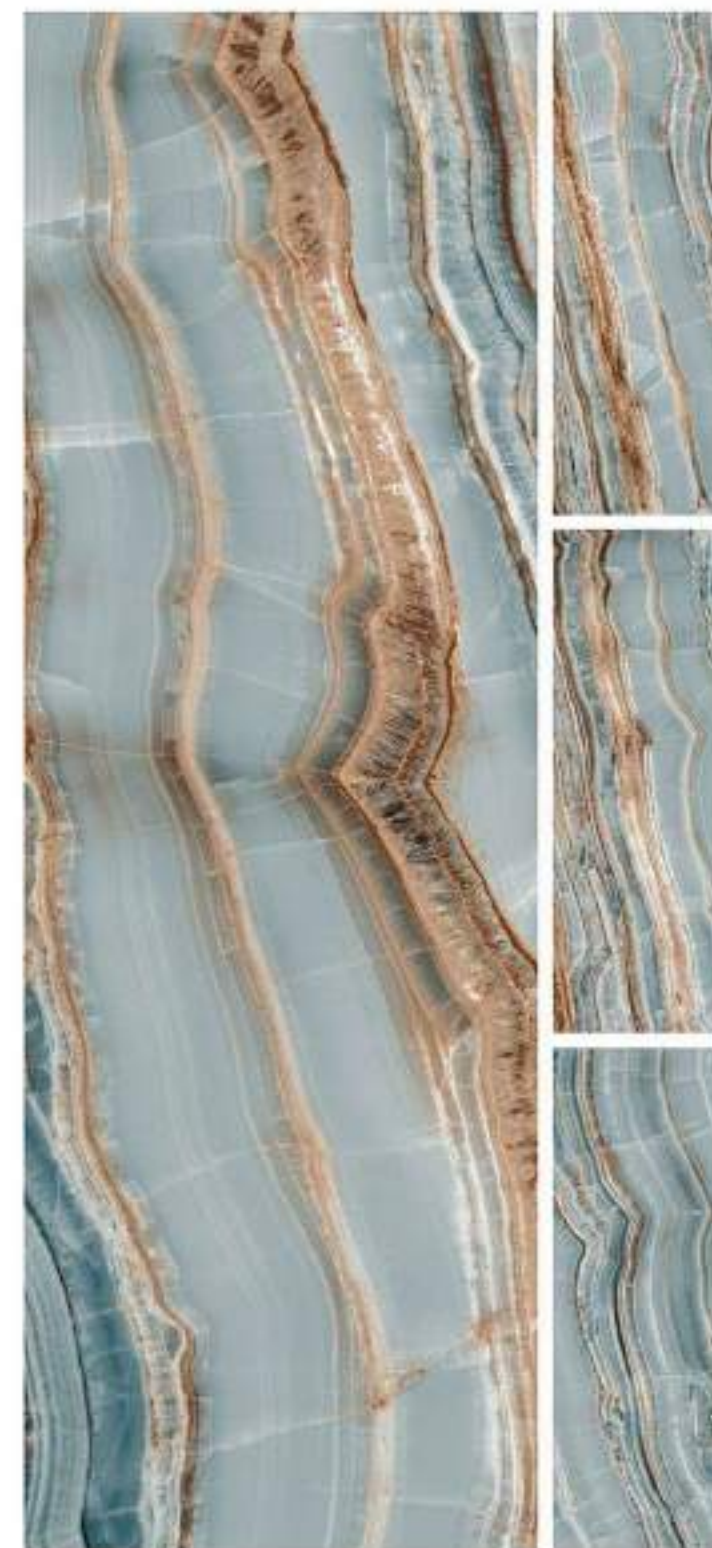

600x1800mm
HIGH GLOSS
COLLECTION

NEXA AQUA

R-4