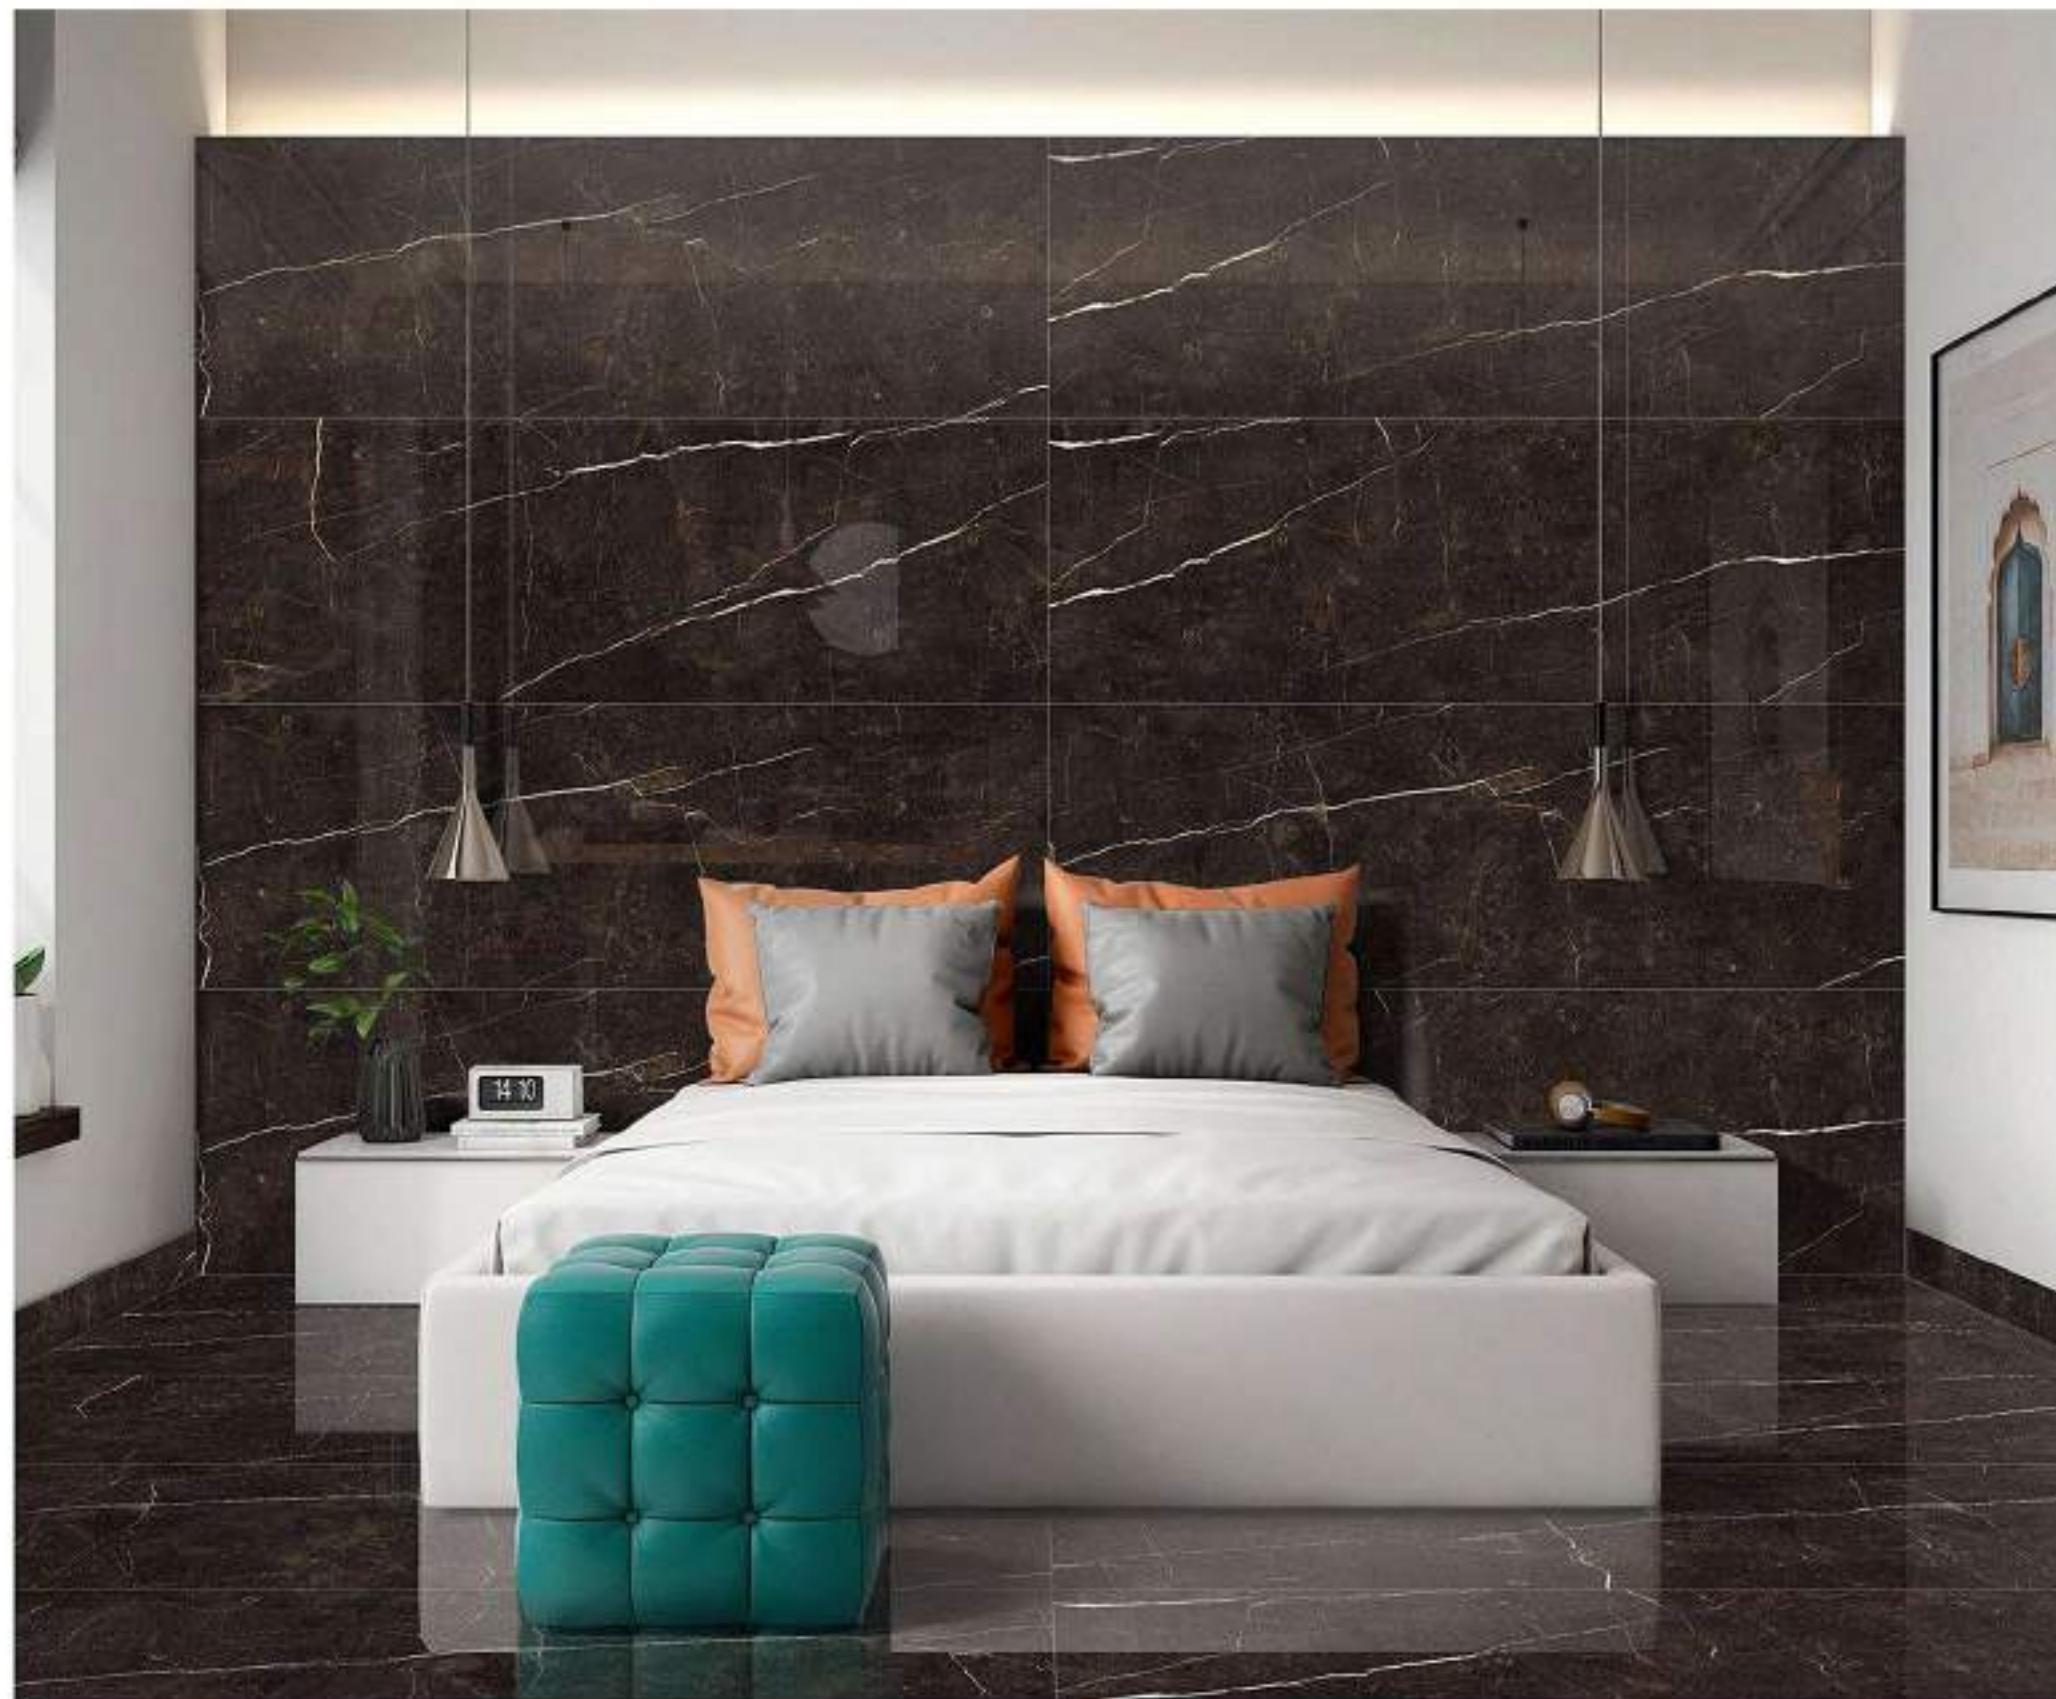

600x1800mm
HIGH GLOSS
COLLECTION

R-4