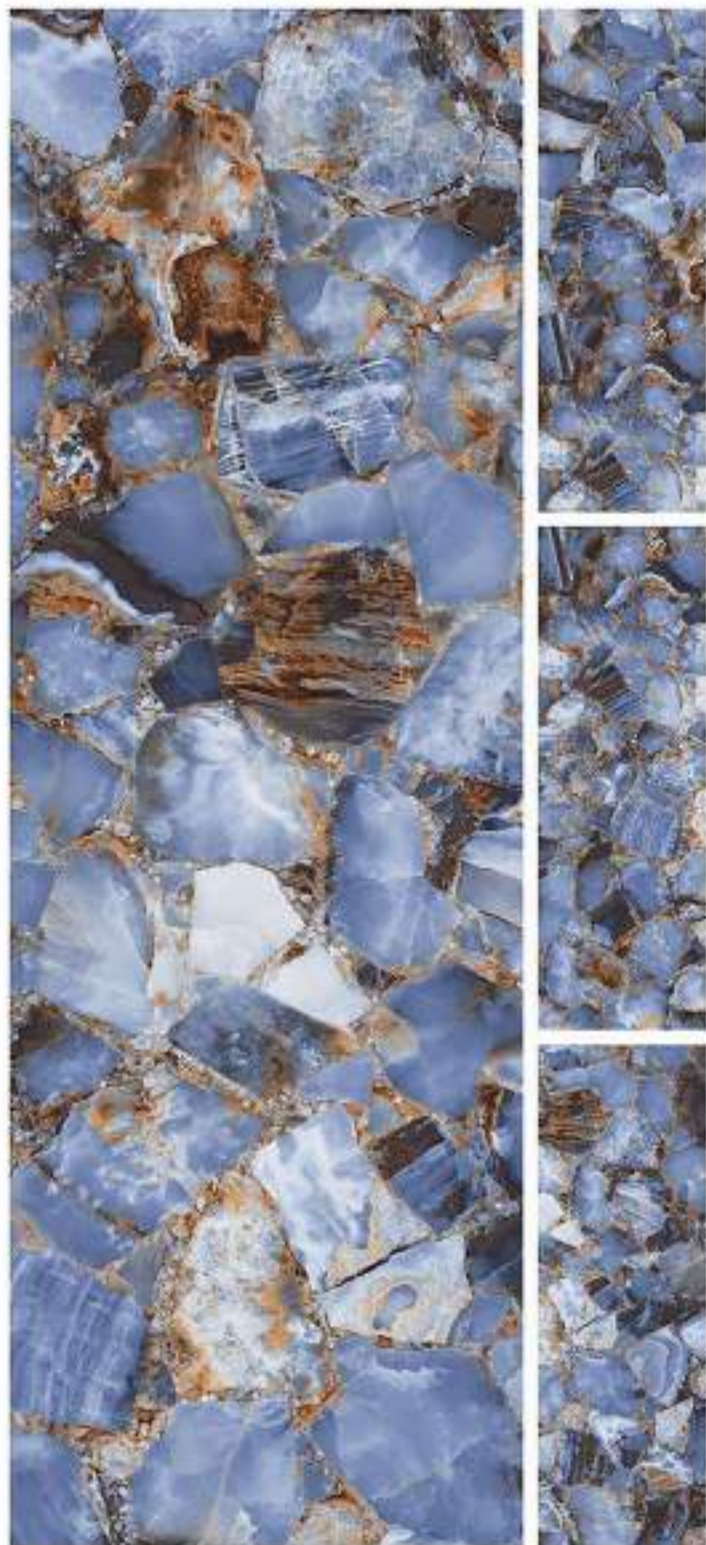

600x1800mm  
HIGH GLOSS  
COLLECTION

AGATE BLUE

R-4

600x1800mm  
HIGH GLOSS  
COLLECTION

AGATE GRAFITE

R-4

600x1800mm  
HIGH GLOSS  
COLLECTION

ALBENA