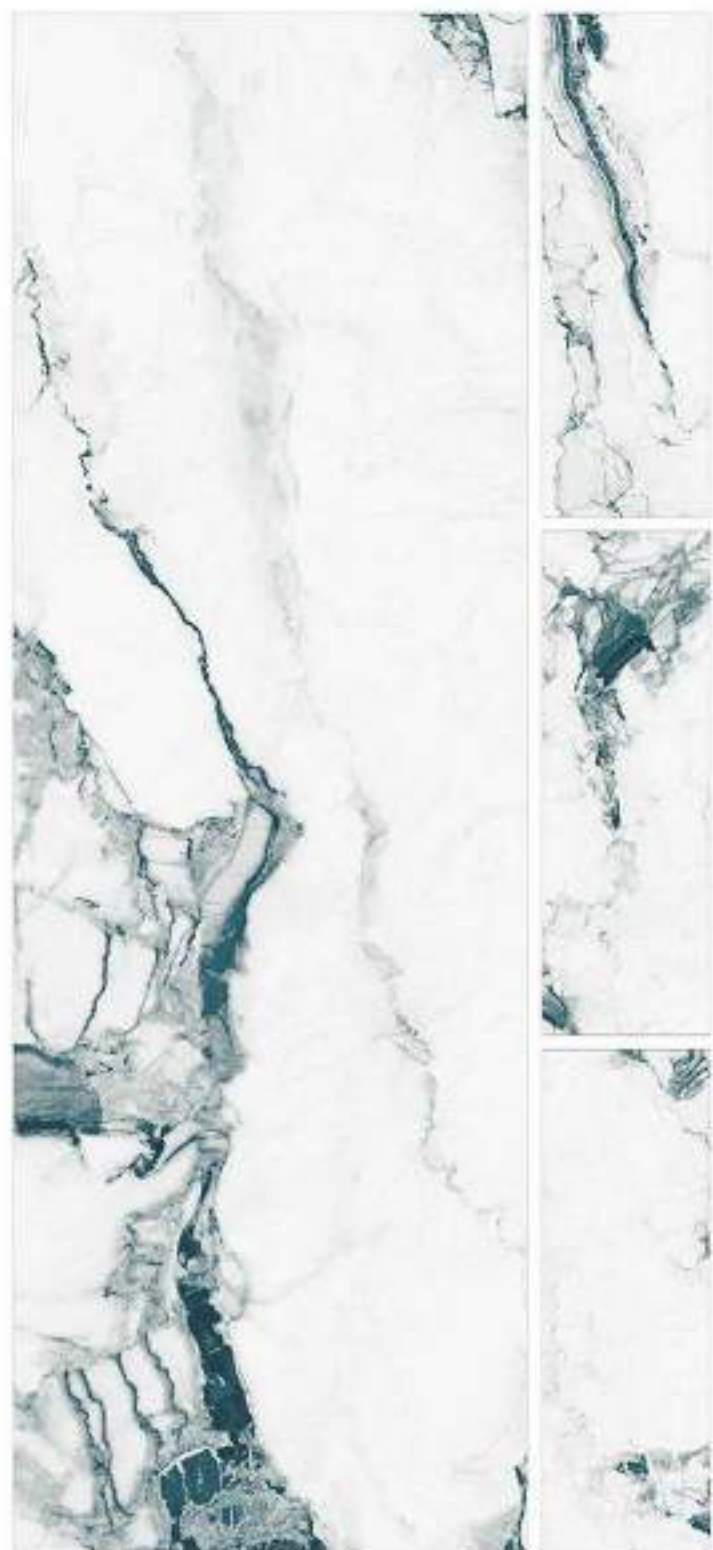

TRAVERA BEIGE

R-4

600x1800mm  
CARVING  
COLLECTION

TRAVERA CHOCO

R-4

600x1800mm  
CARVING  
COLLECTION

WALTON AQUA

R-4