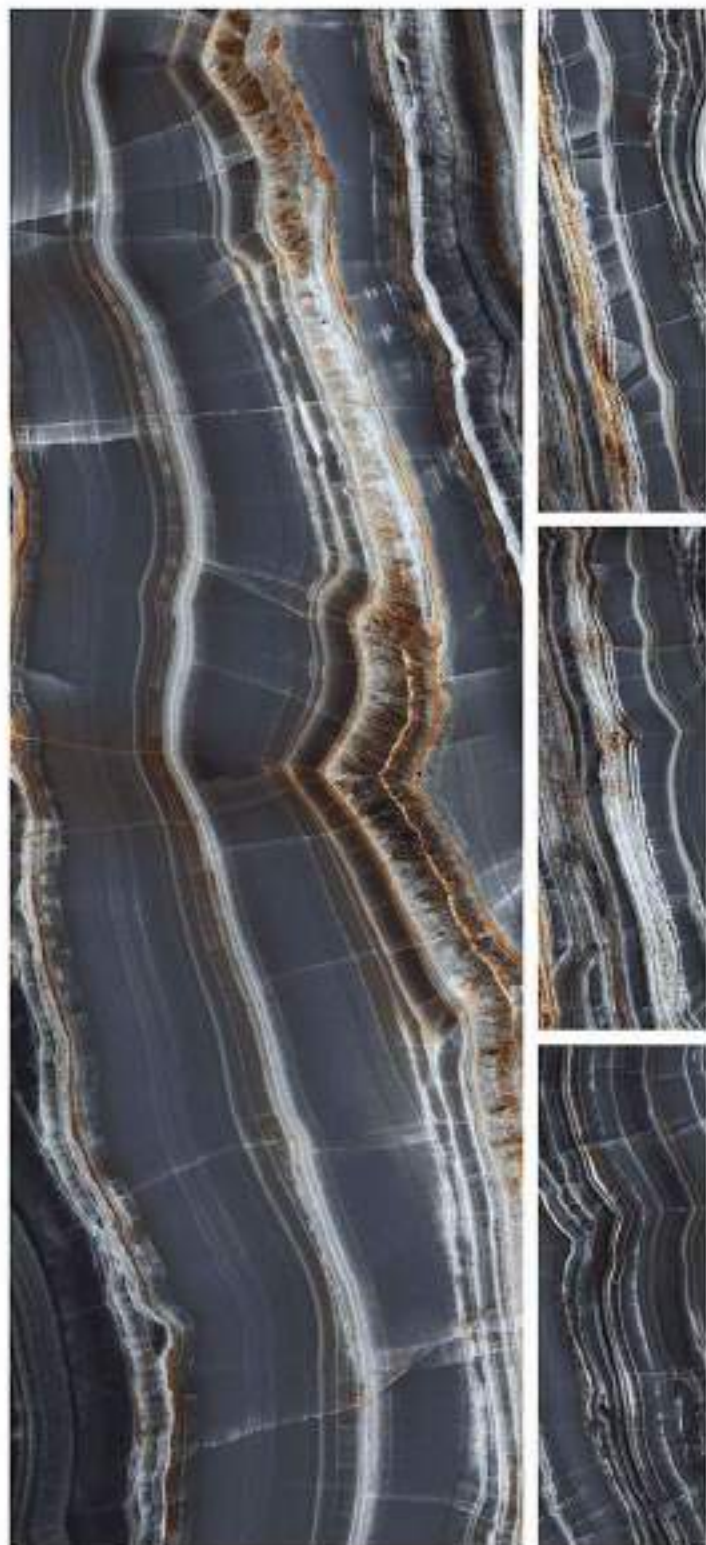

600x1800mm  
HIGH GLOSS  
COLLECTION

NEXA AQUA

R-4

600x1800mm  
HIGH GLOSS  
COLLECTION

NEXA GRAFITE

R-4

600x1800mm  
HIGH GLOSS  
COLLECTION

NEXA NERO