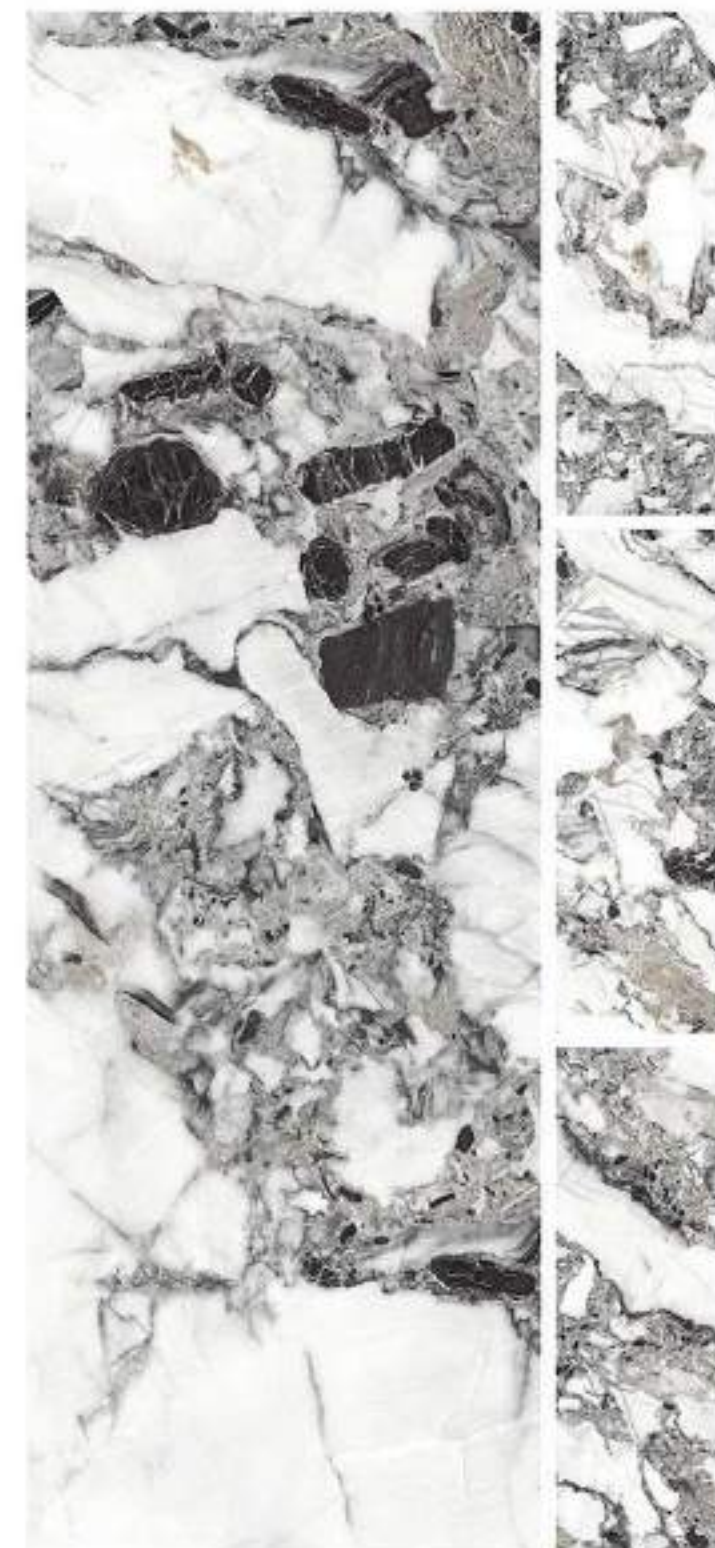

600x1800mm
HIGH GLOSS
COLLECTION

OPERA

R-4