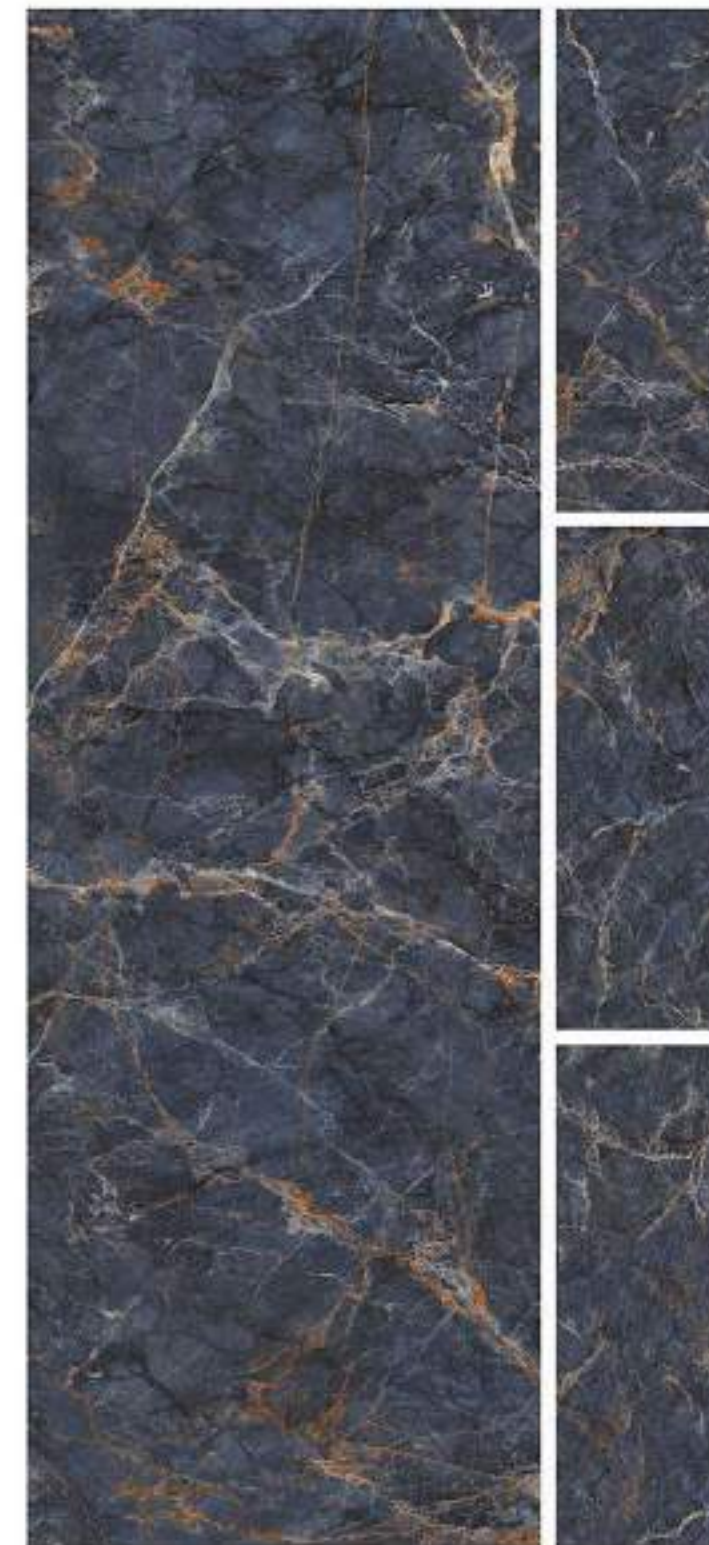

600x1800mm
HIGH GLOSS
COLLECTION

URBAN BLUE

R-4