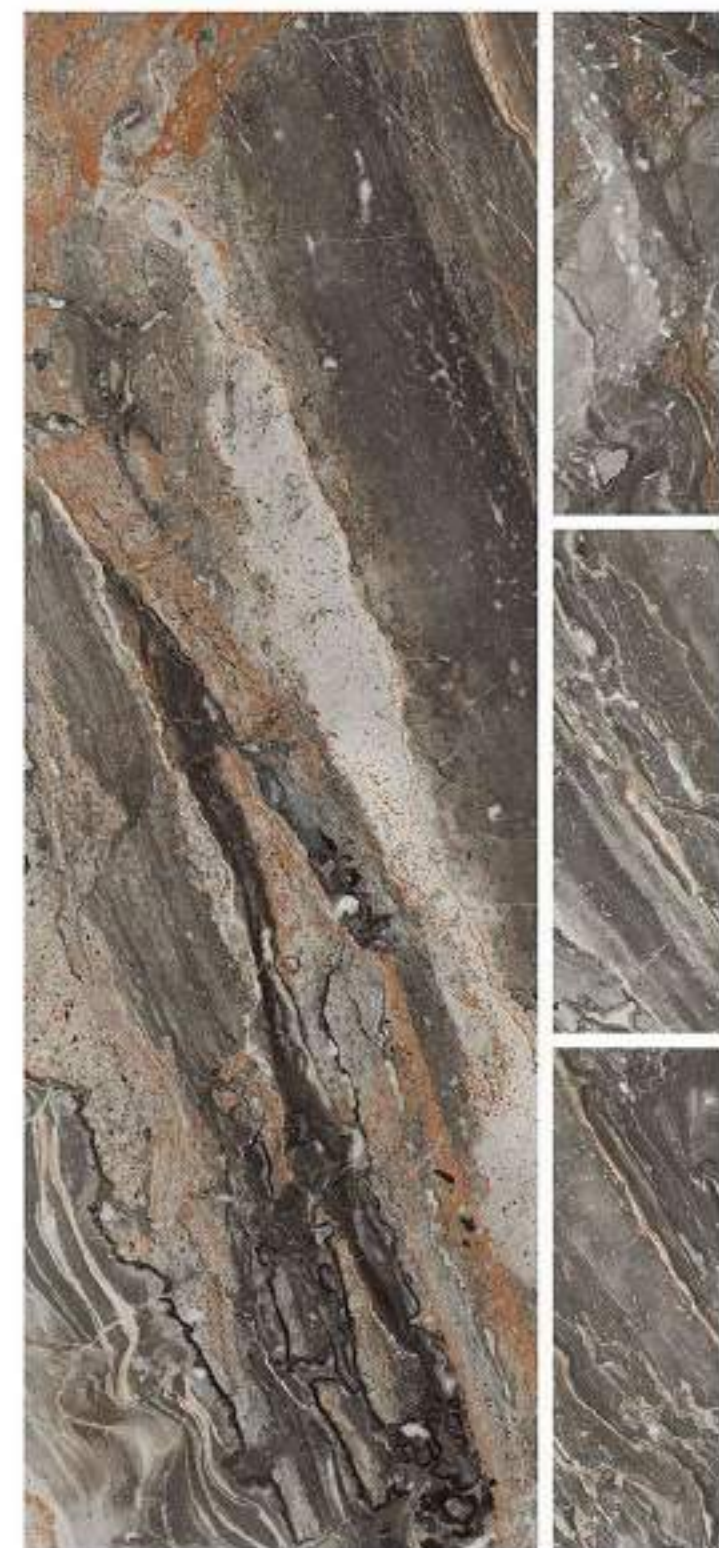

600x1800mm
HIGH GLOSS
COLLECTION

RIVERA

R-4