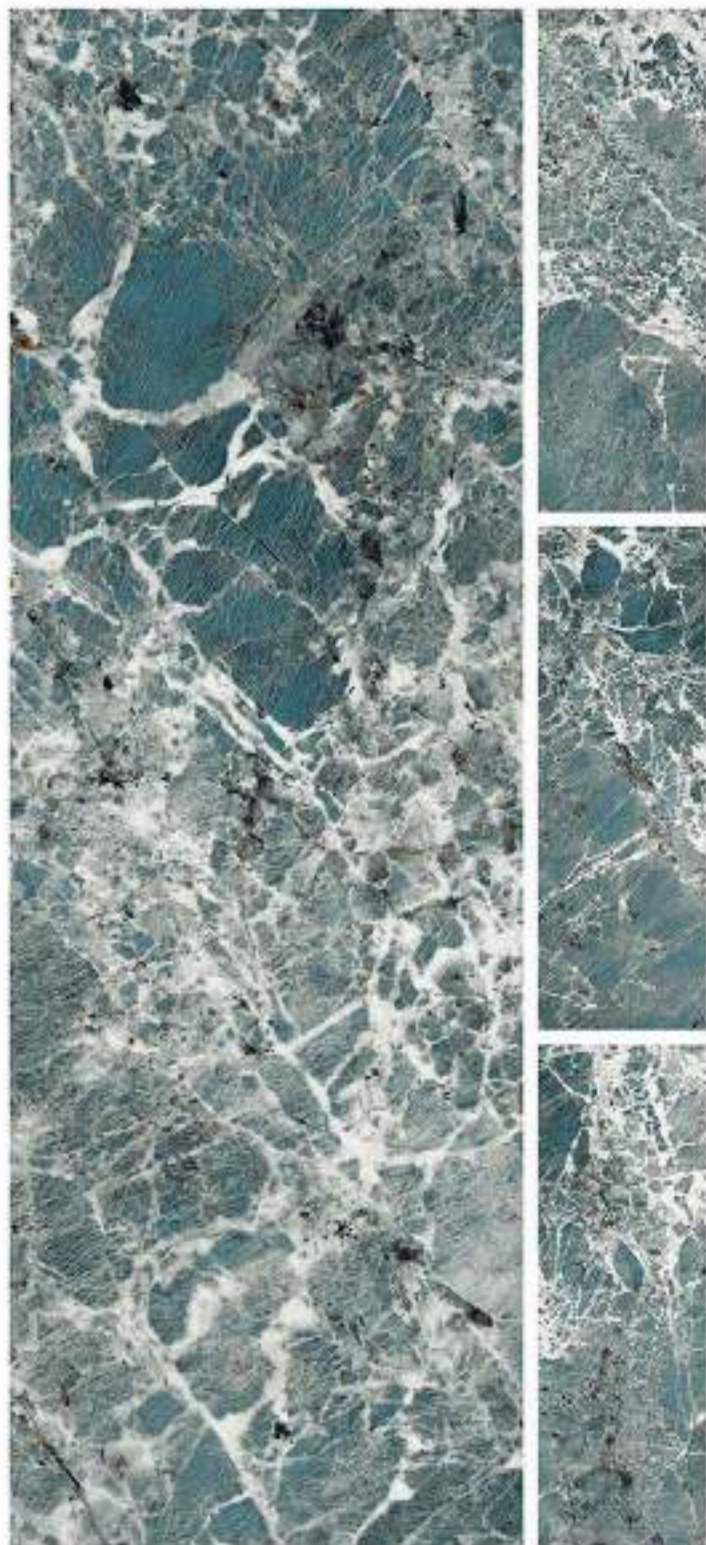

600x1800mm
HIGH GLOSS
COLLECTION

BABYLONIA GREEN

R-4