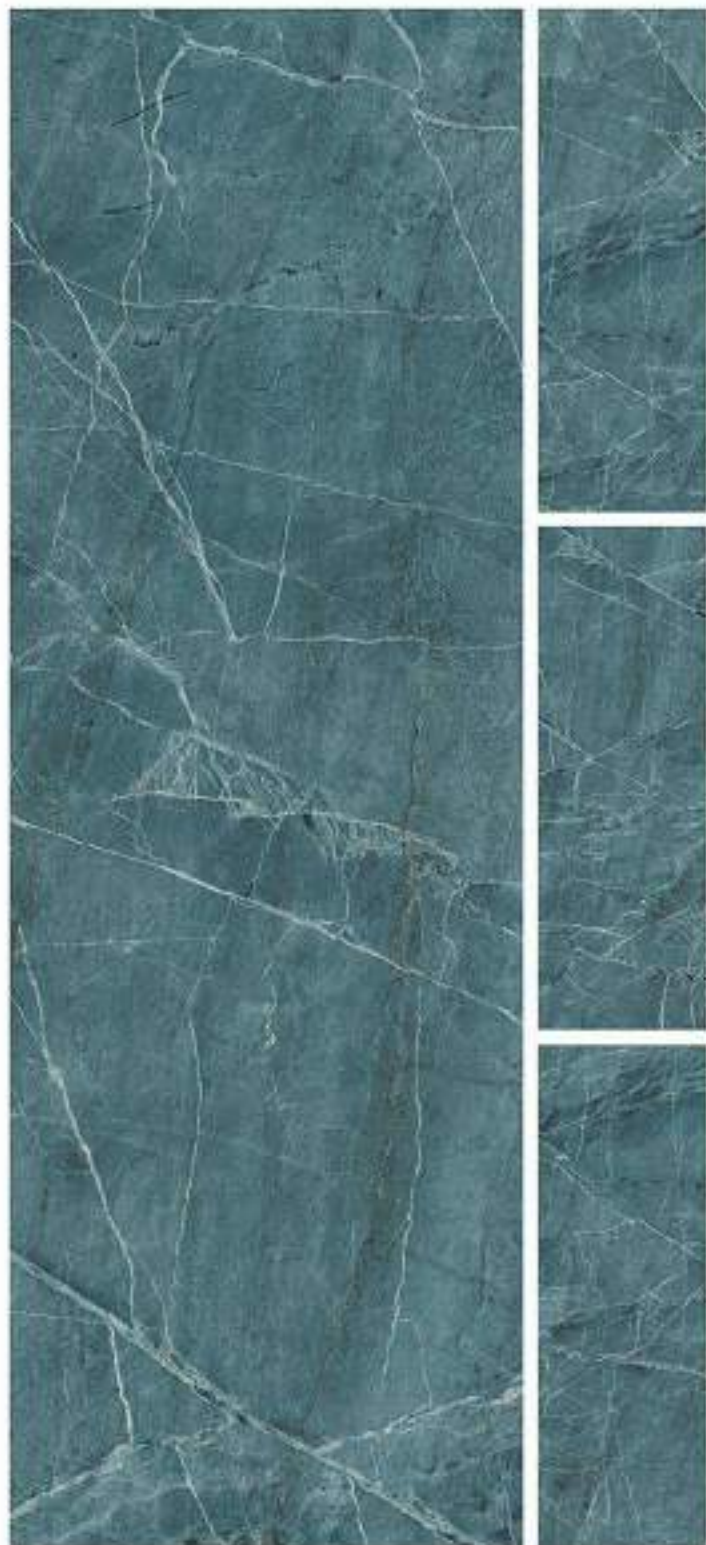

600x1800mm  
HIGH GLOSS  
COLLECTION

ROMANO AQUA

R-4

600x1800mm  
HIGH GLOSS  
COLLECTION

ROSO LEMON

R-4

600x1800mm  
HIGH GLOSS  
COLLECTION

SMERALDO AQUA