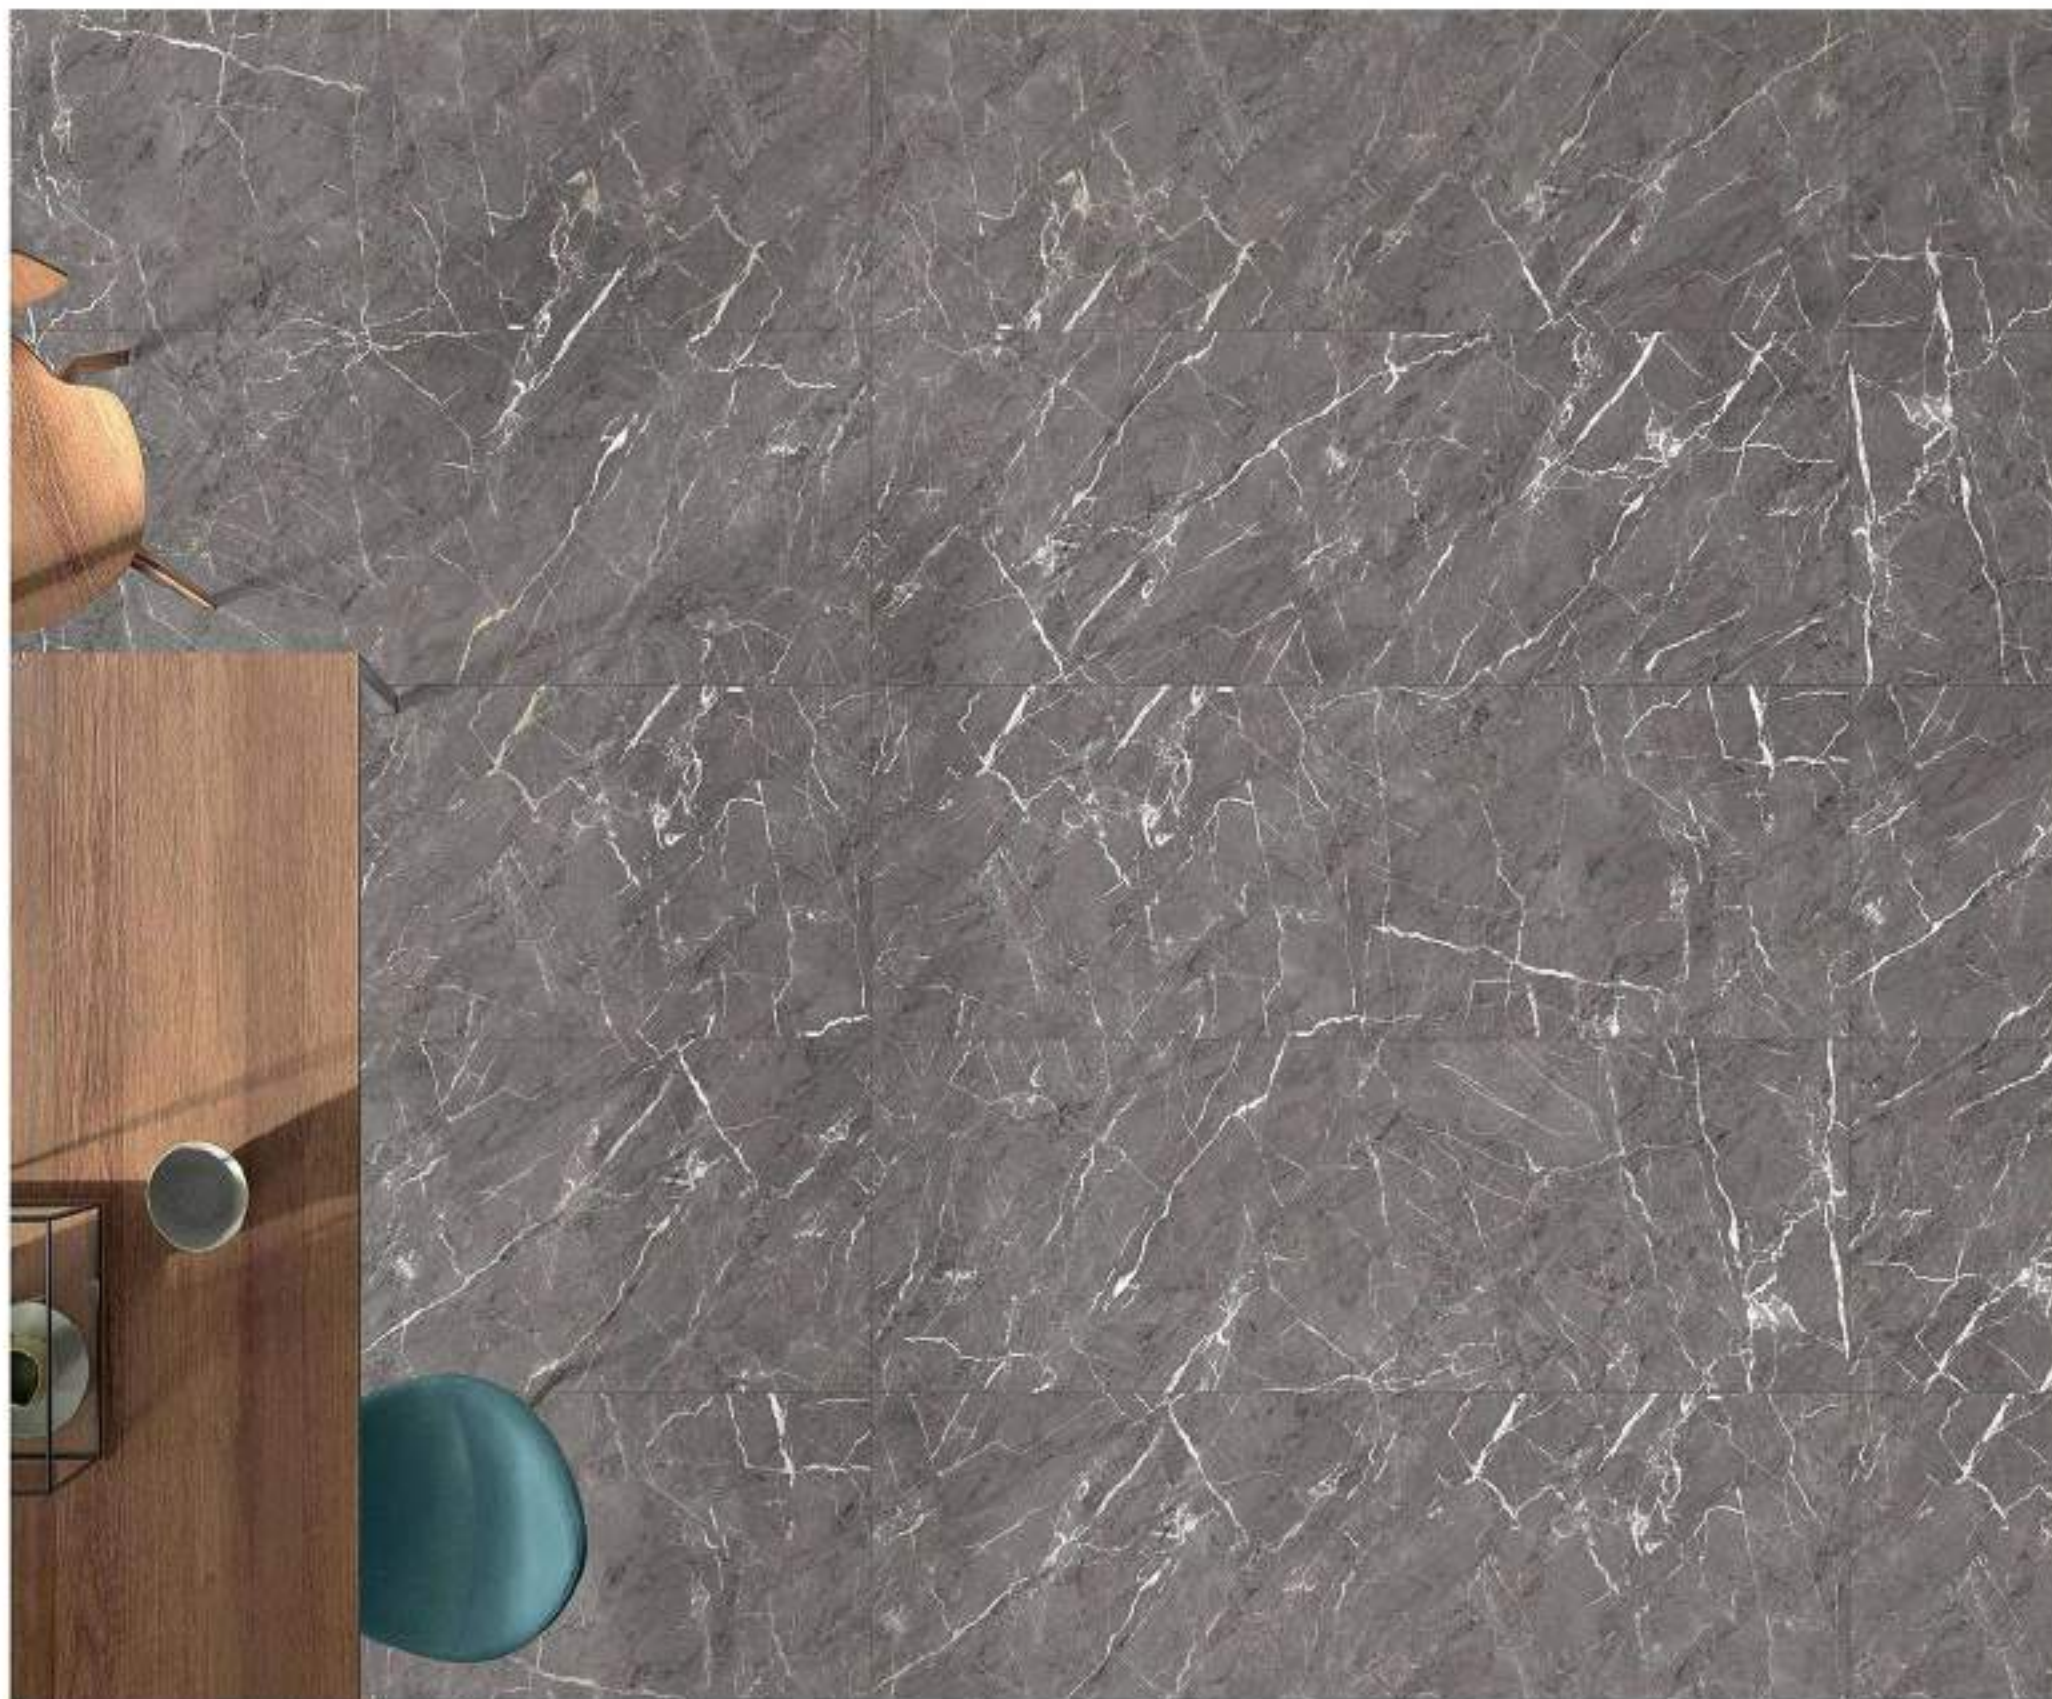

R-4

600x1800mm  
CARVING  
COLLECTION

ESHA NERO

R-4

600x1800mm  
CARVING  
COLLECTION

ESTRADA WHITE

R-4

600x1800mm  
CARVING  
COLLECTION