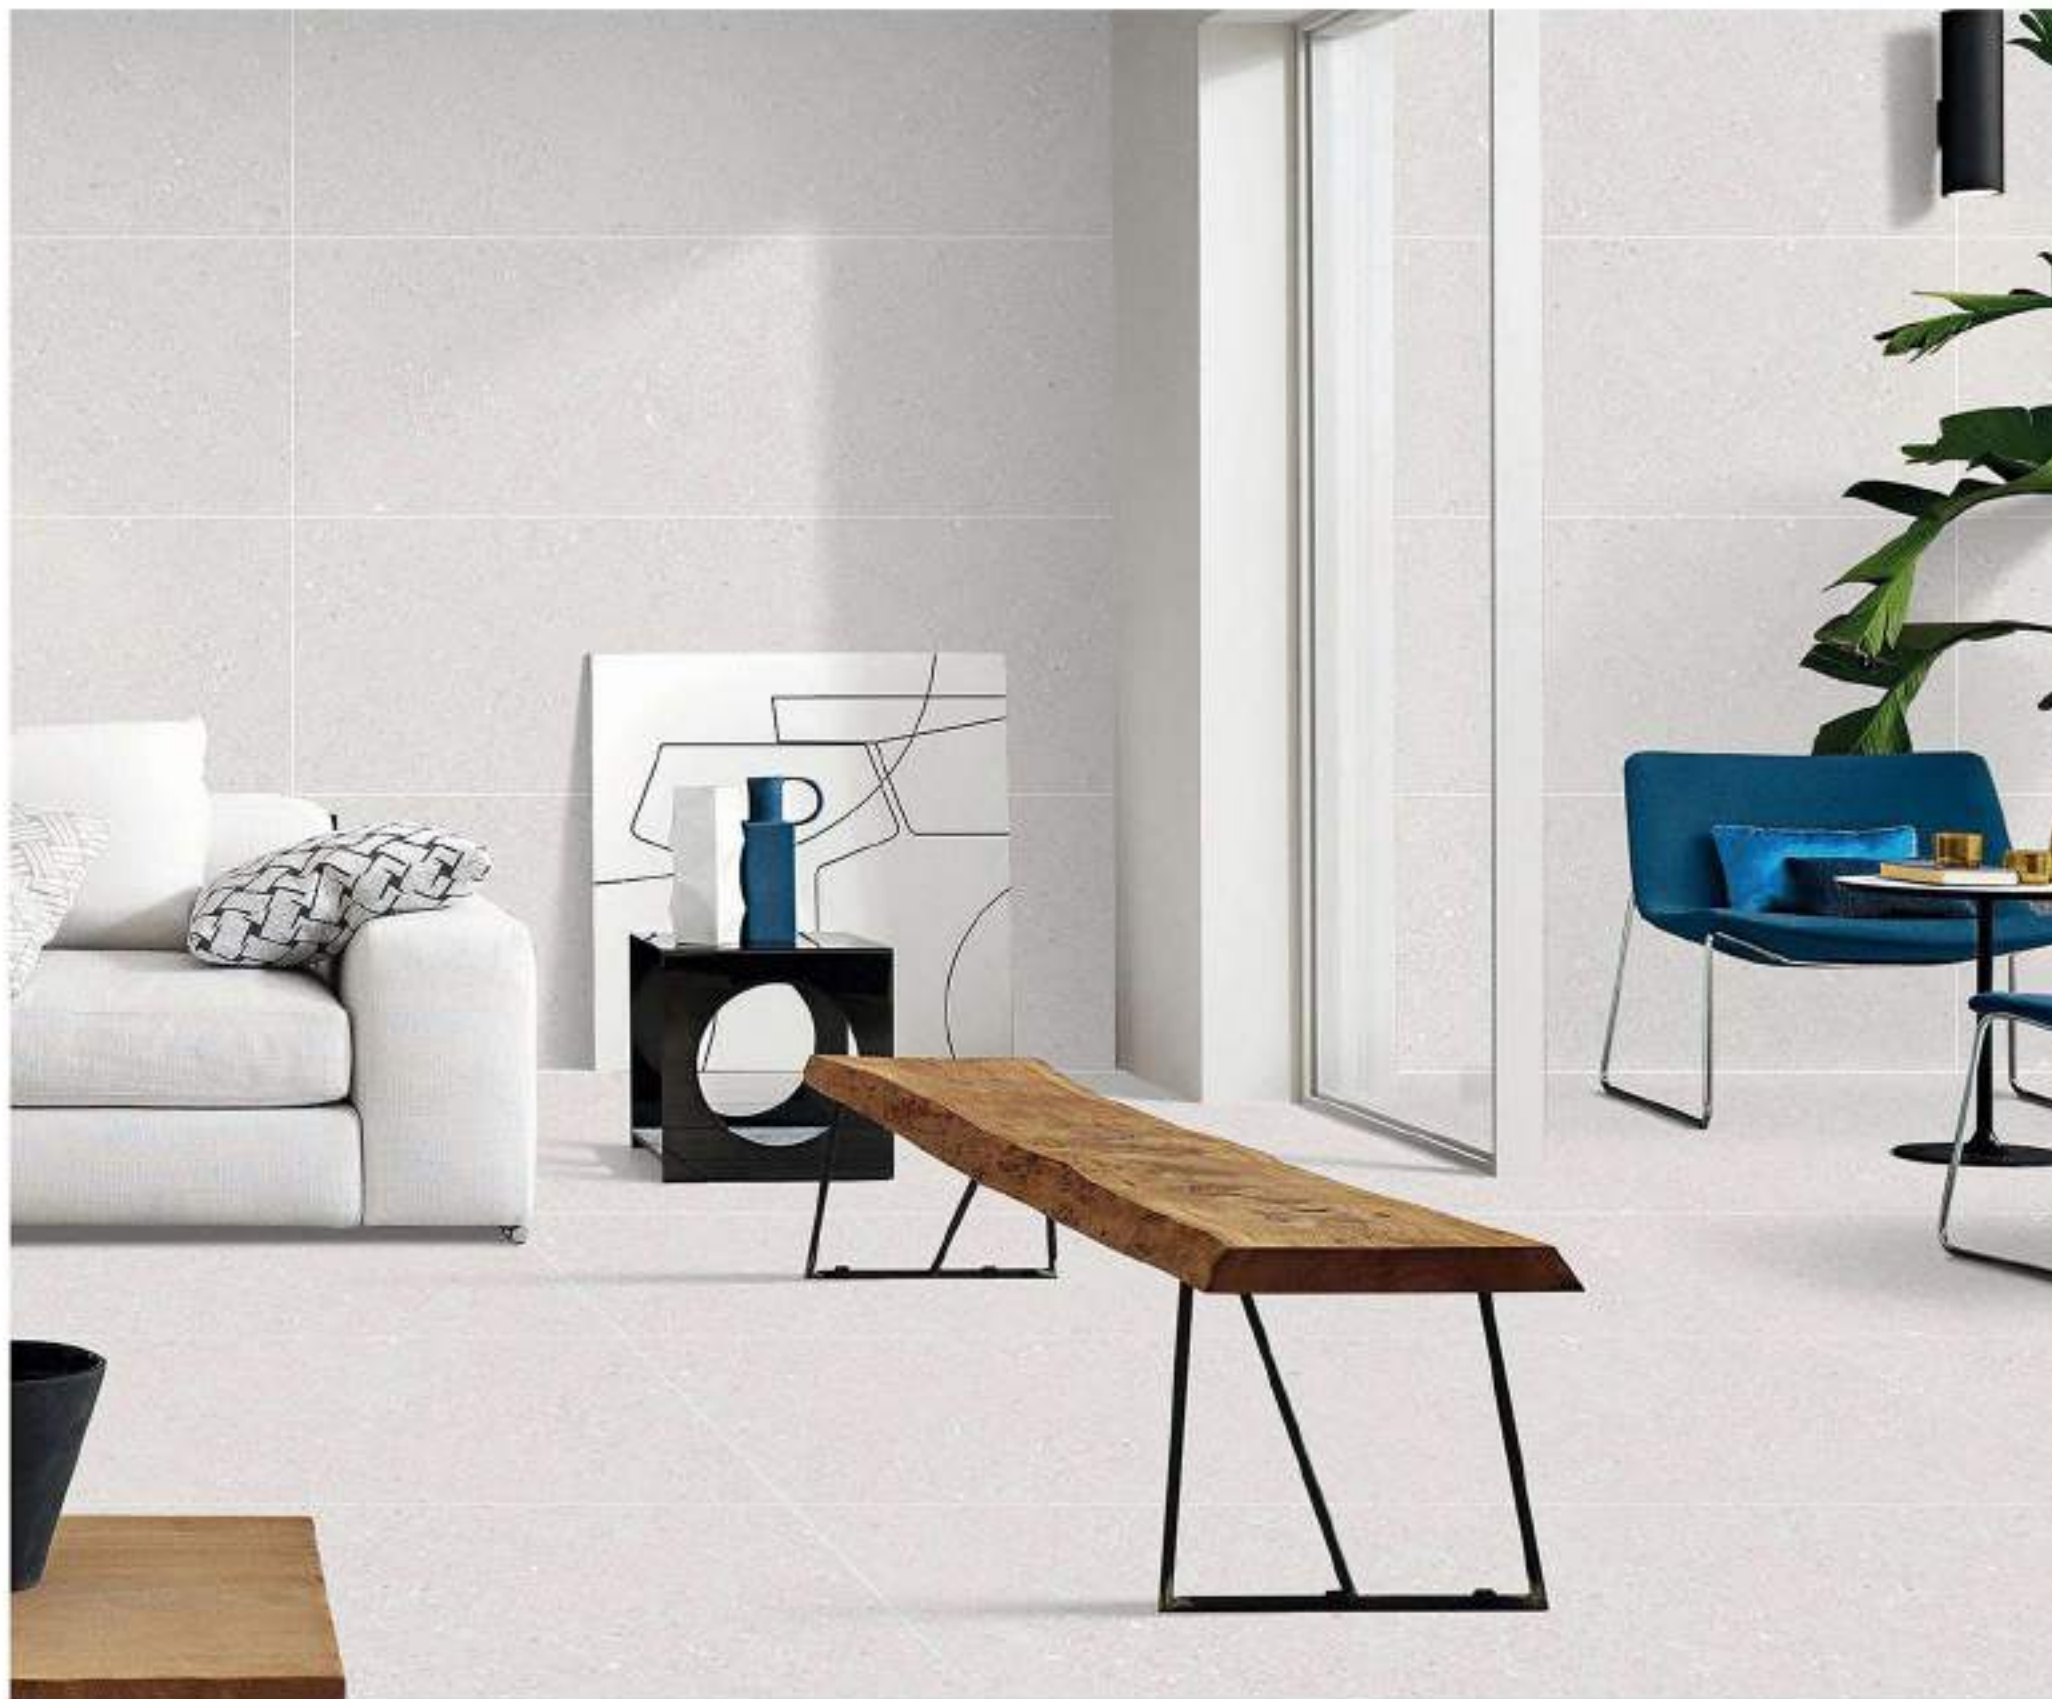

R-4

600x1800mm
MATT
COLLECTION

ZURA BIANCO

R-4

600x1800mm
MATT
COLLECTION

ZURA FOG

R-4

600x1800mm
MATT
COLLECTION