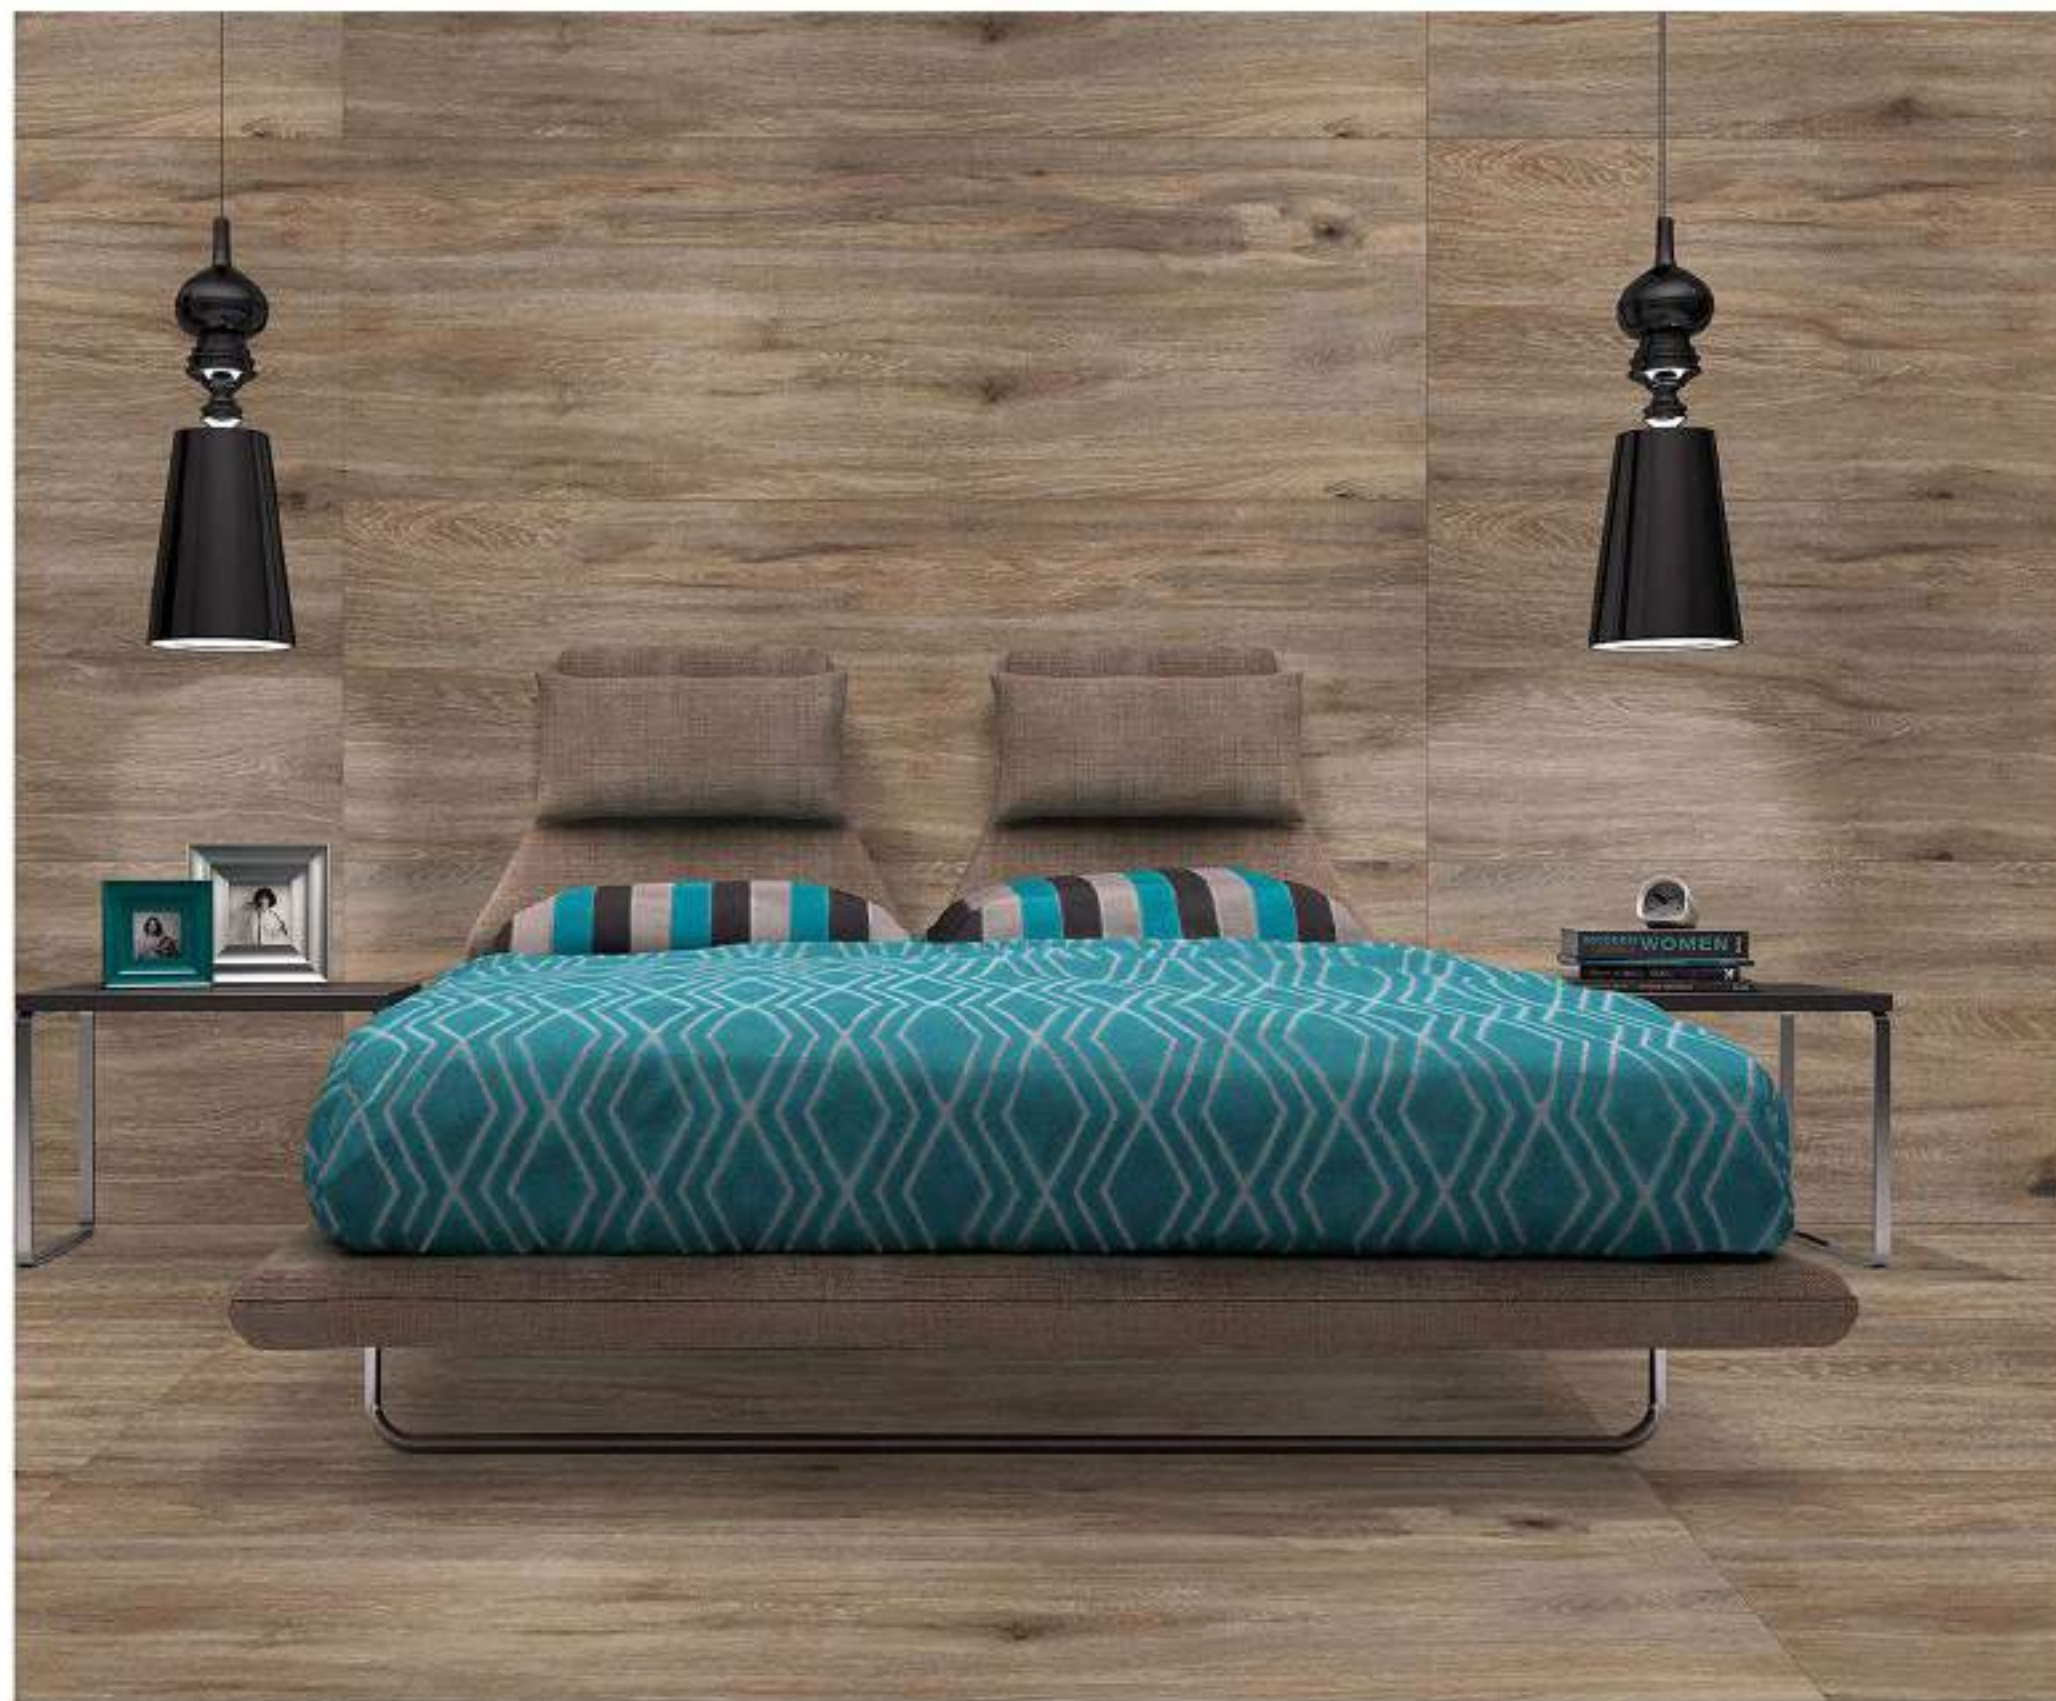

600x1800mm
MATT
COLLECTION

WOODEN CRAFT-23

R-4

600x1800mm
MATT
COLLECTION

WOODEN CRAFT-24

R-4

600x1800mm
MATT
COLLECTION

WOODEN CRAFT-25

R-4

600x1800mm
MATT
COLLECTION

WOODEN CRAFT-26

R-4

600x1800mm
MATT
COLLECTION

WOODEN CRAFT-27

R-4

ADVANTAGE OF 600x1800MM GLAZED VITRIFIED TILES