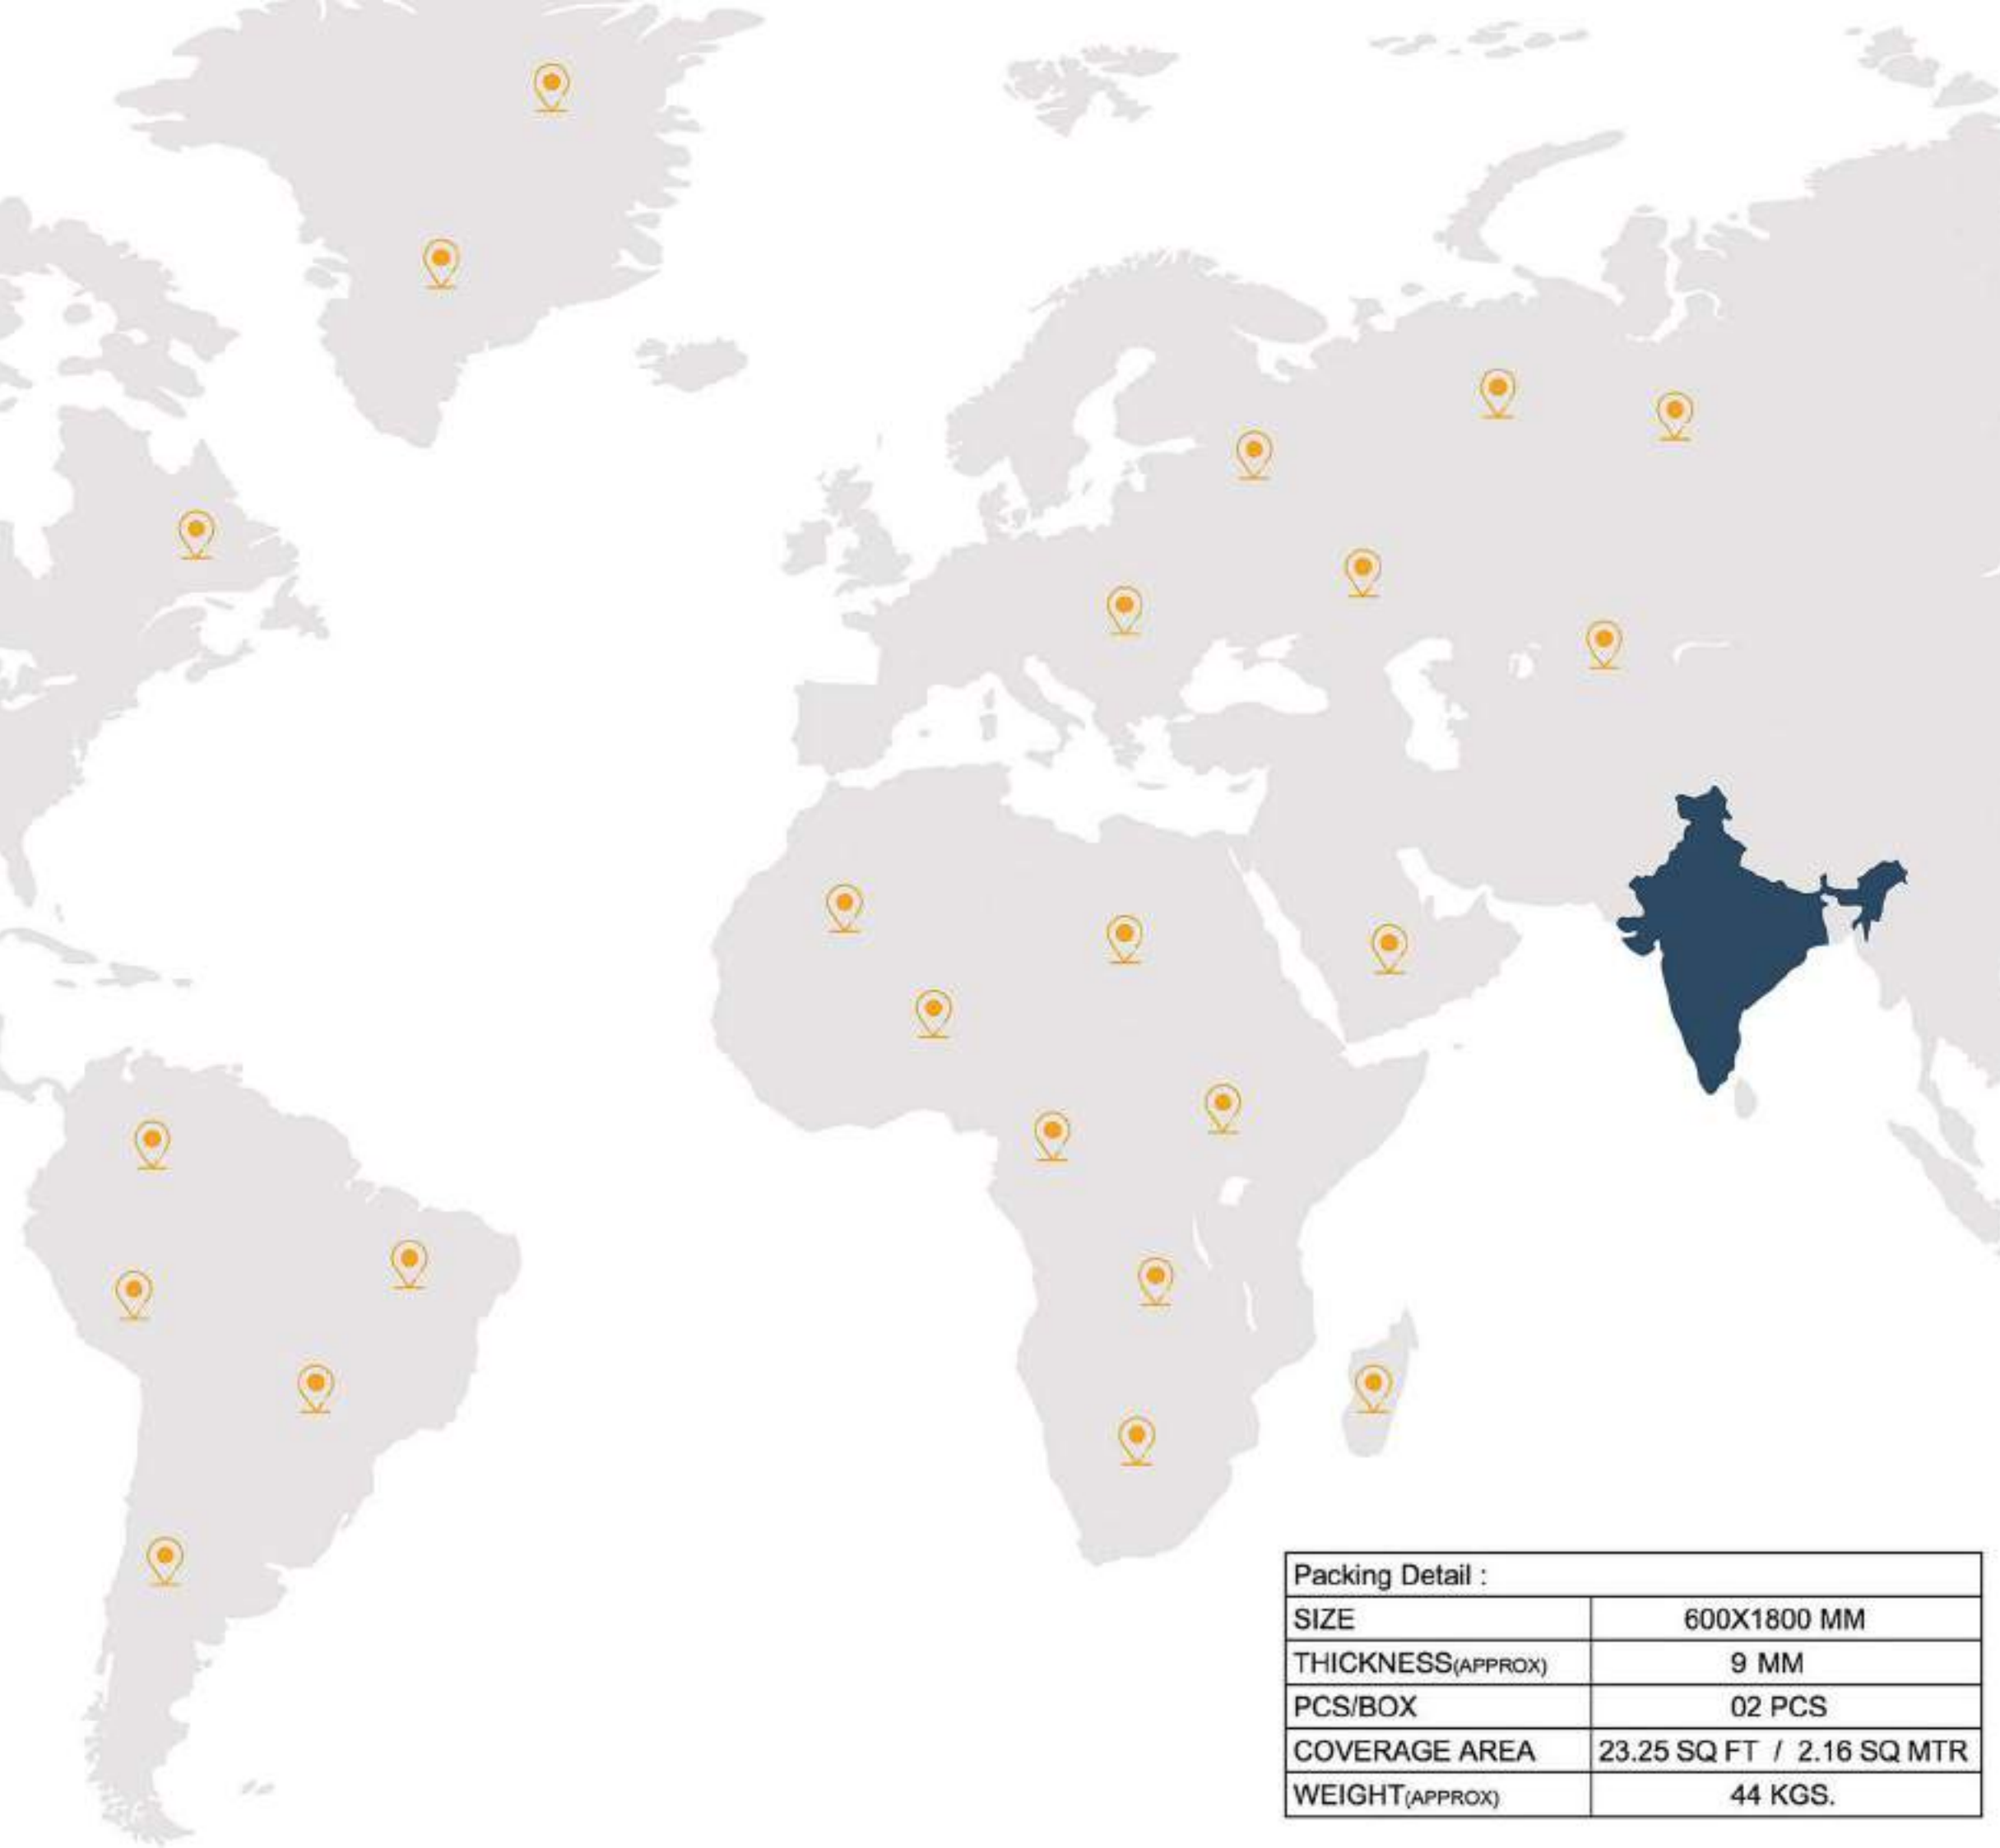

OUR GLOBAL NETWORK

Packing Detail :	
SIZE	600X1800 MM
THICKNESS_(APPROX)	9 MM
PCS/BOX	02 PCS
COVERAGE AREA	23.25 SQ FT / 2.16 SQ MTR
WEIGHT_(APPROX)	44 KGS.