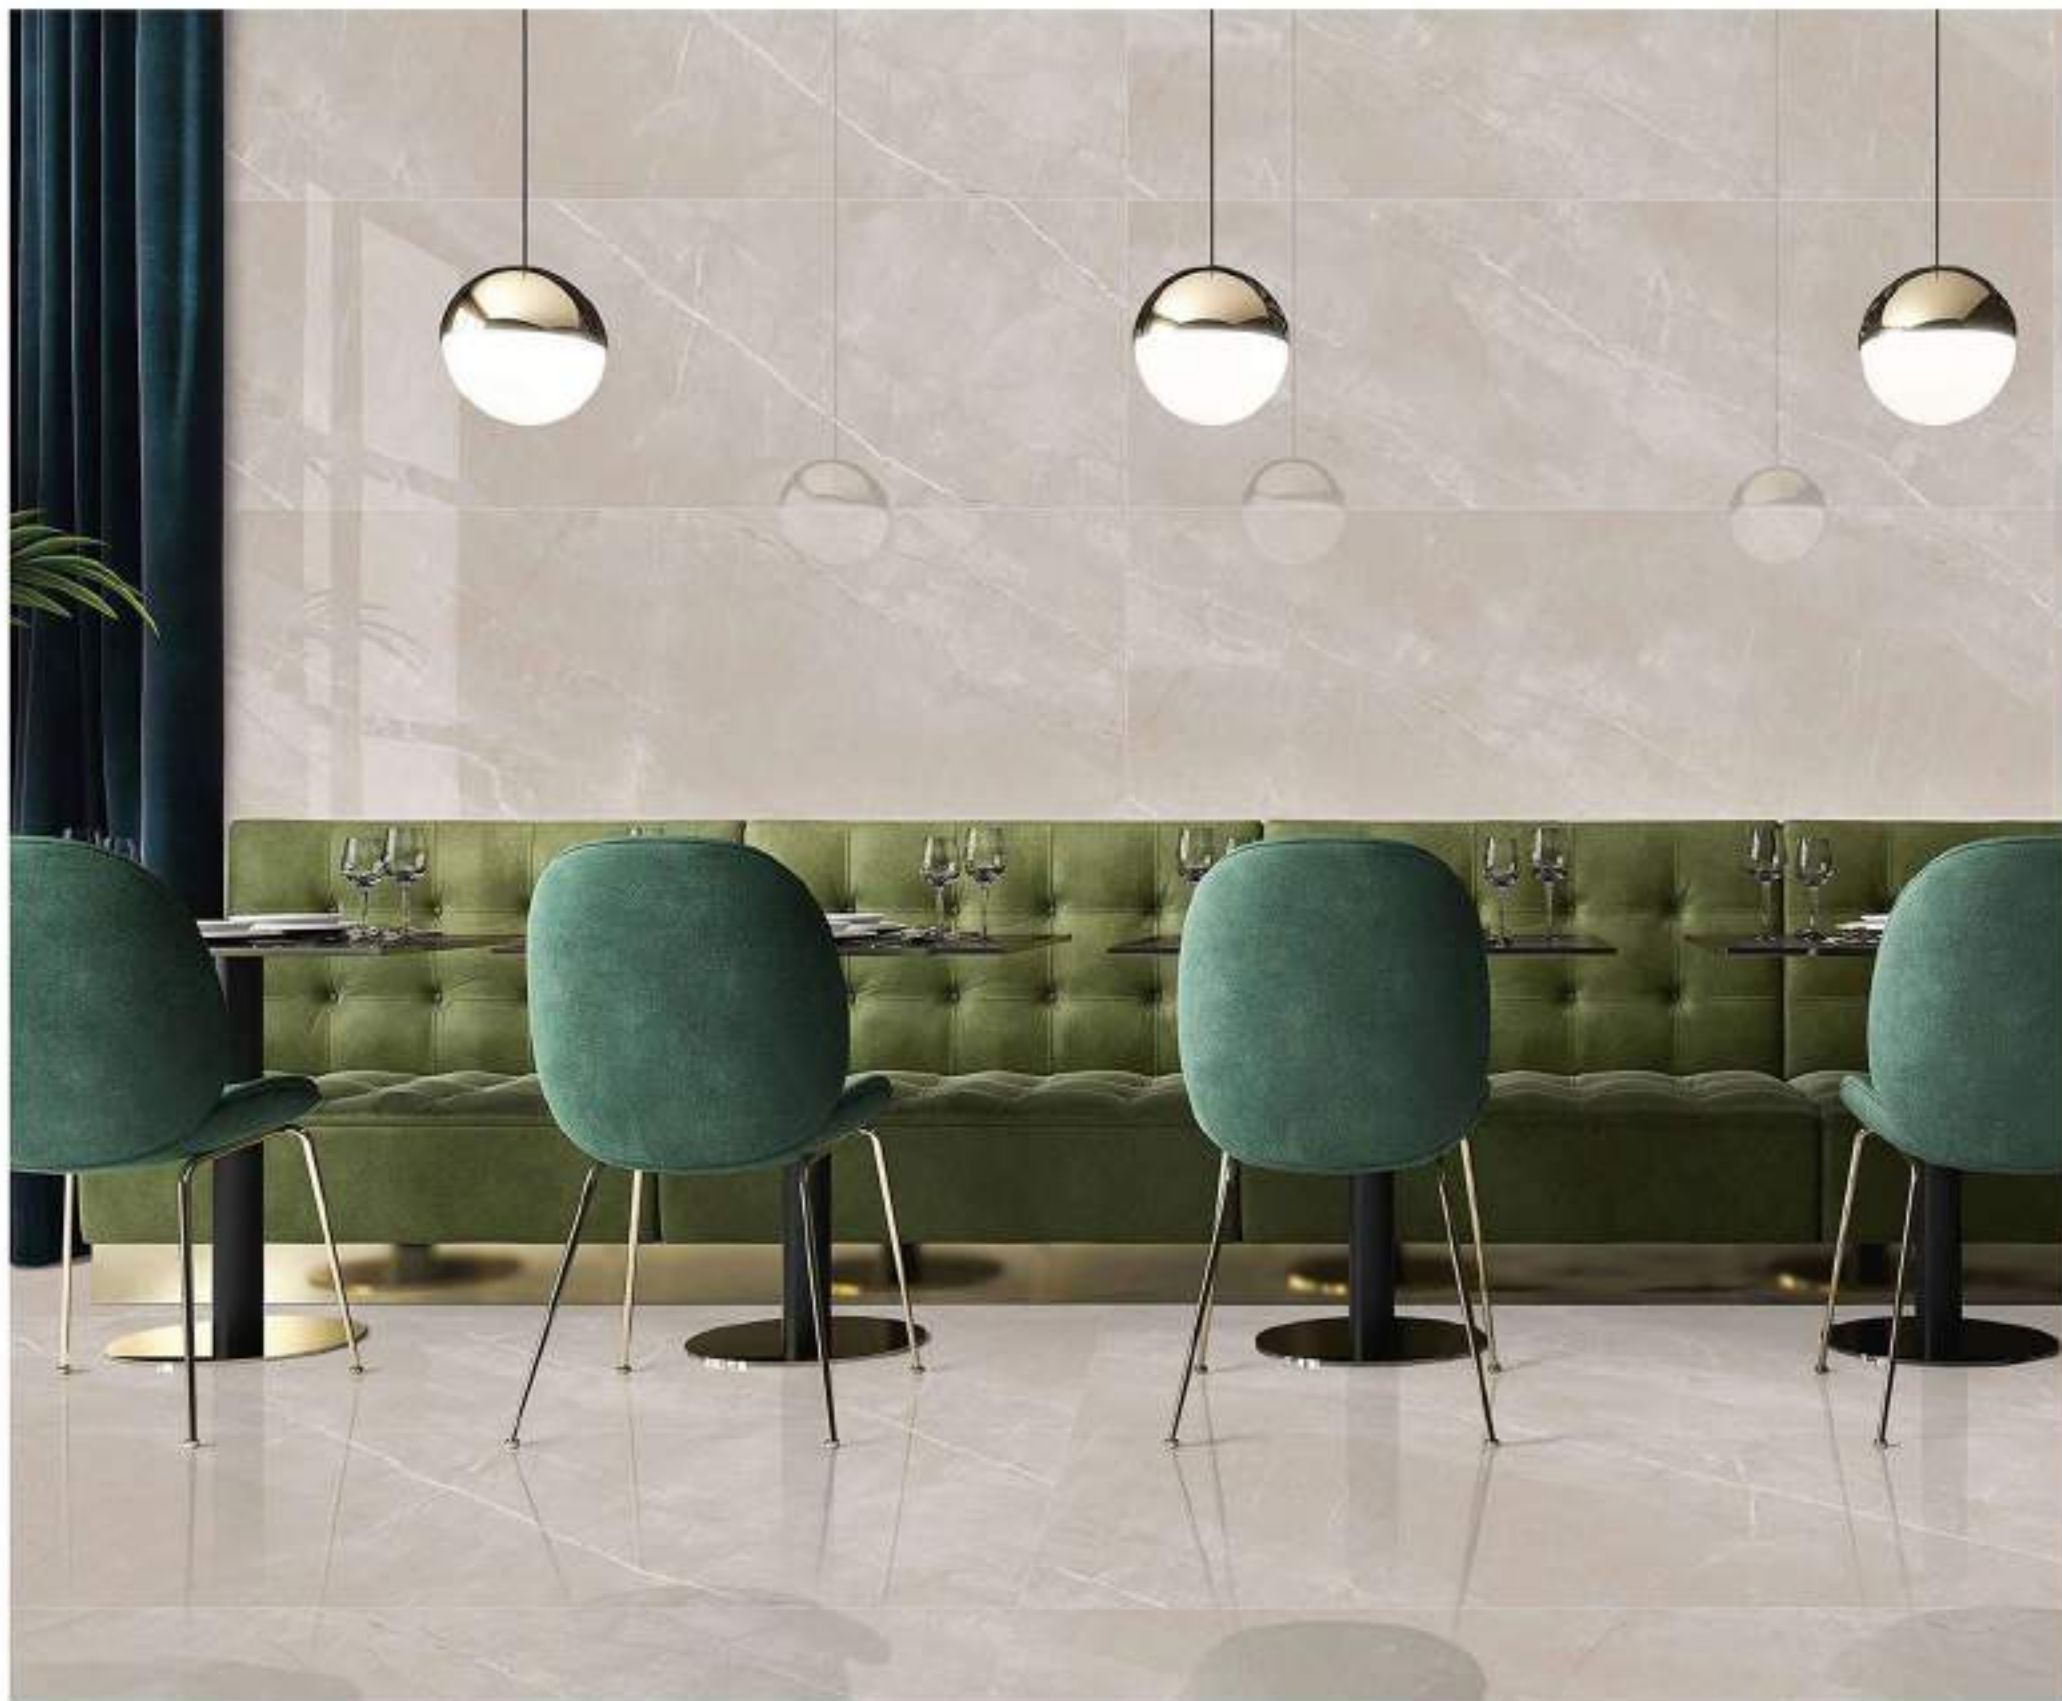

600x1800mm
GLOSSY
COLLECTION

ARGENTA VARDE

R-4