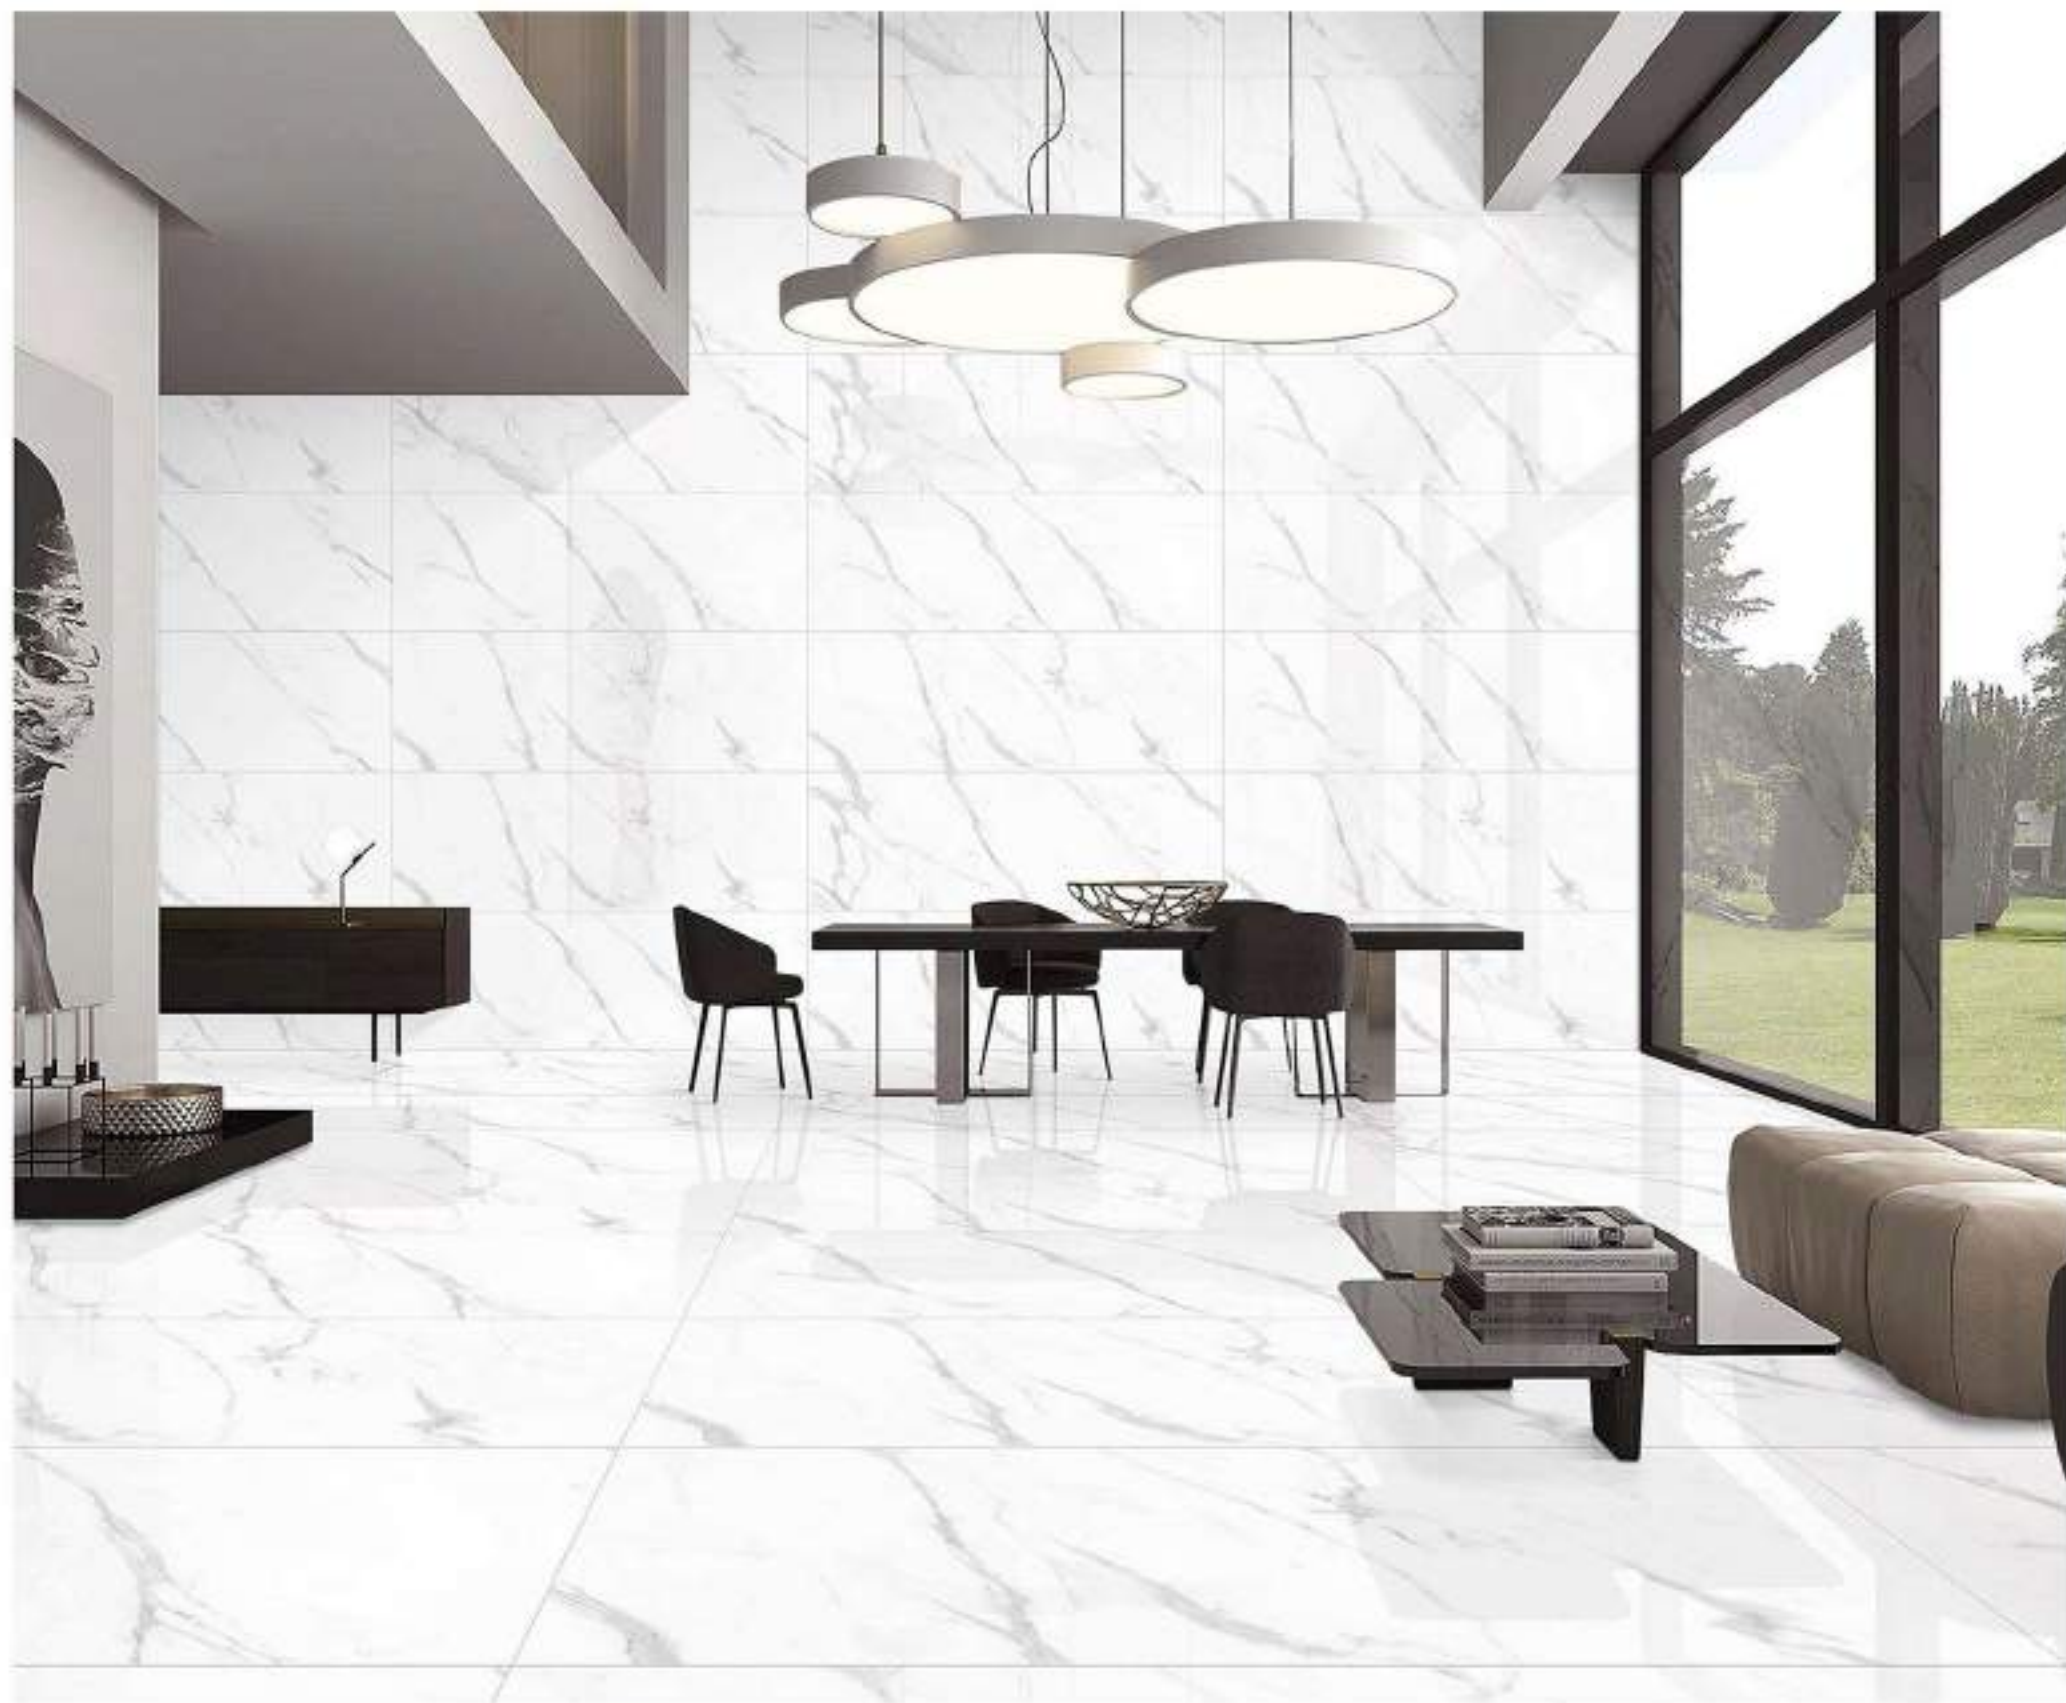

R-4

600x1800mm
GLOSSY
COLLECTION

SCANTILO WHITE

R-4

600x1800mm
GLOSSY
COLLECTION

SCARLET

R-4

600x1800mm
GLOSSY
COLLECTION