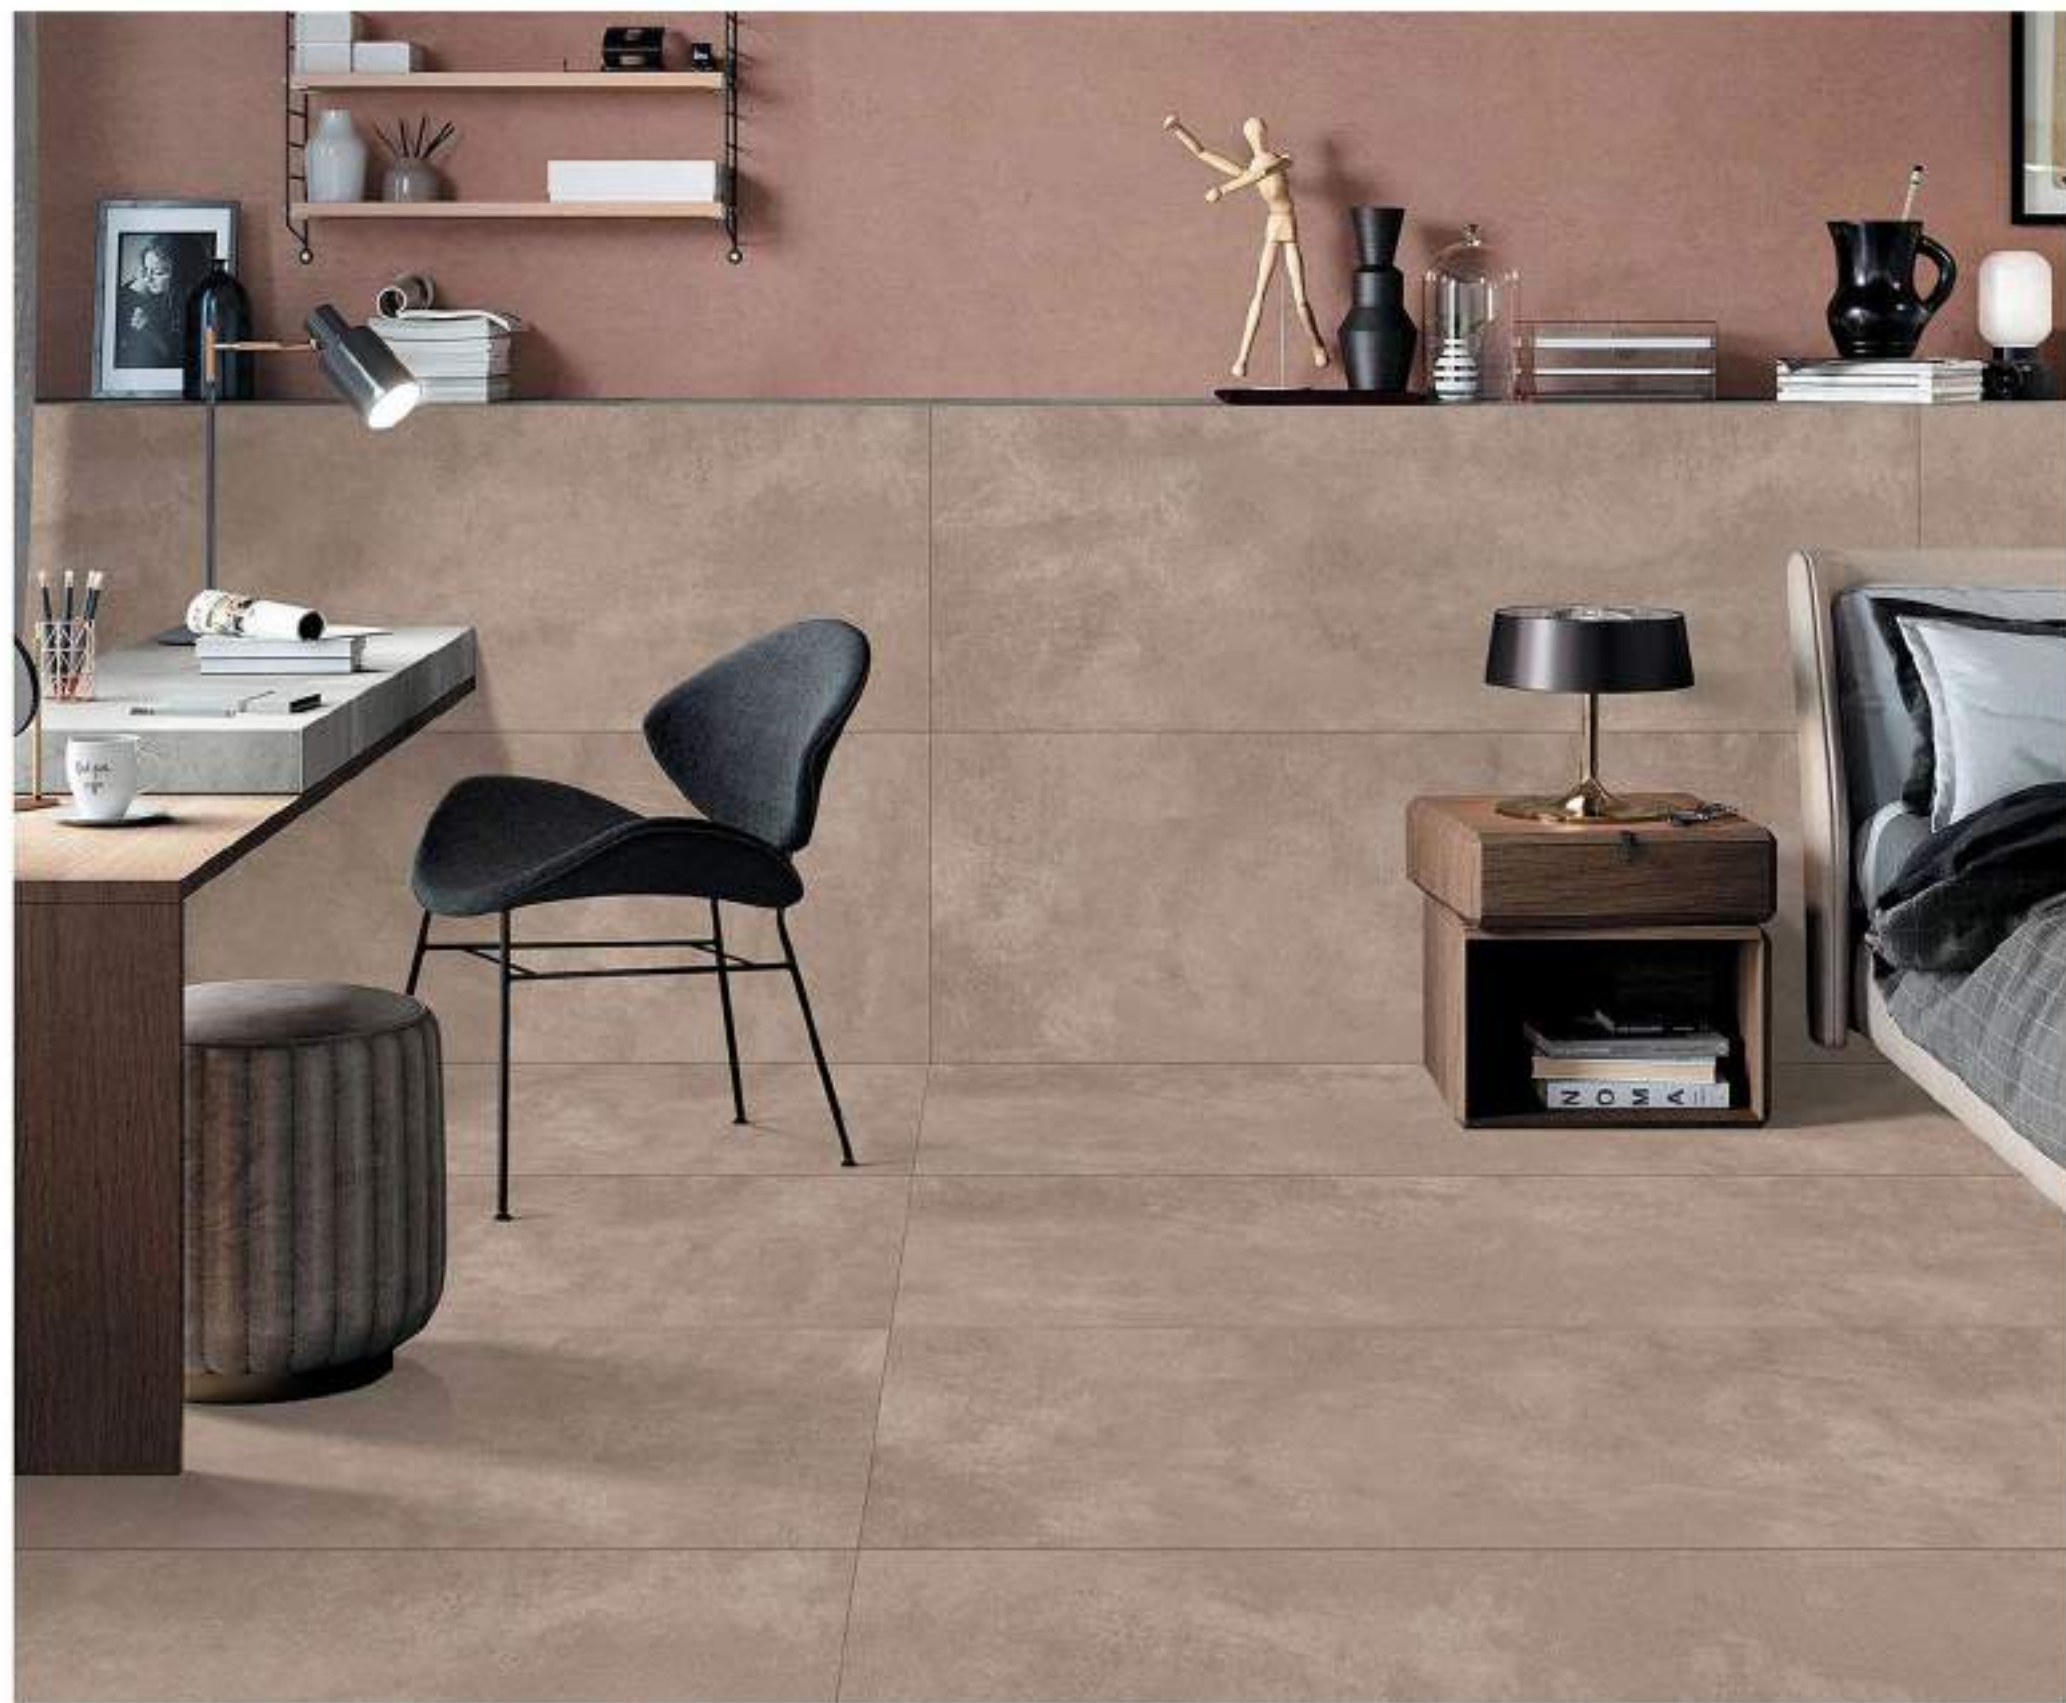

600x1800mm
MATT
COLLECTION

VELVET BIANCO

R-4

600x1800mm
MATT
COLLECTION

VELVET BLUE

R-4

600x1800mm
MATT
COLLECTION

VELVET BROWN