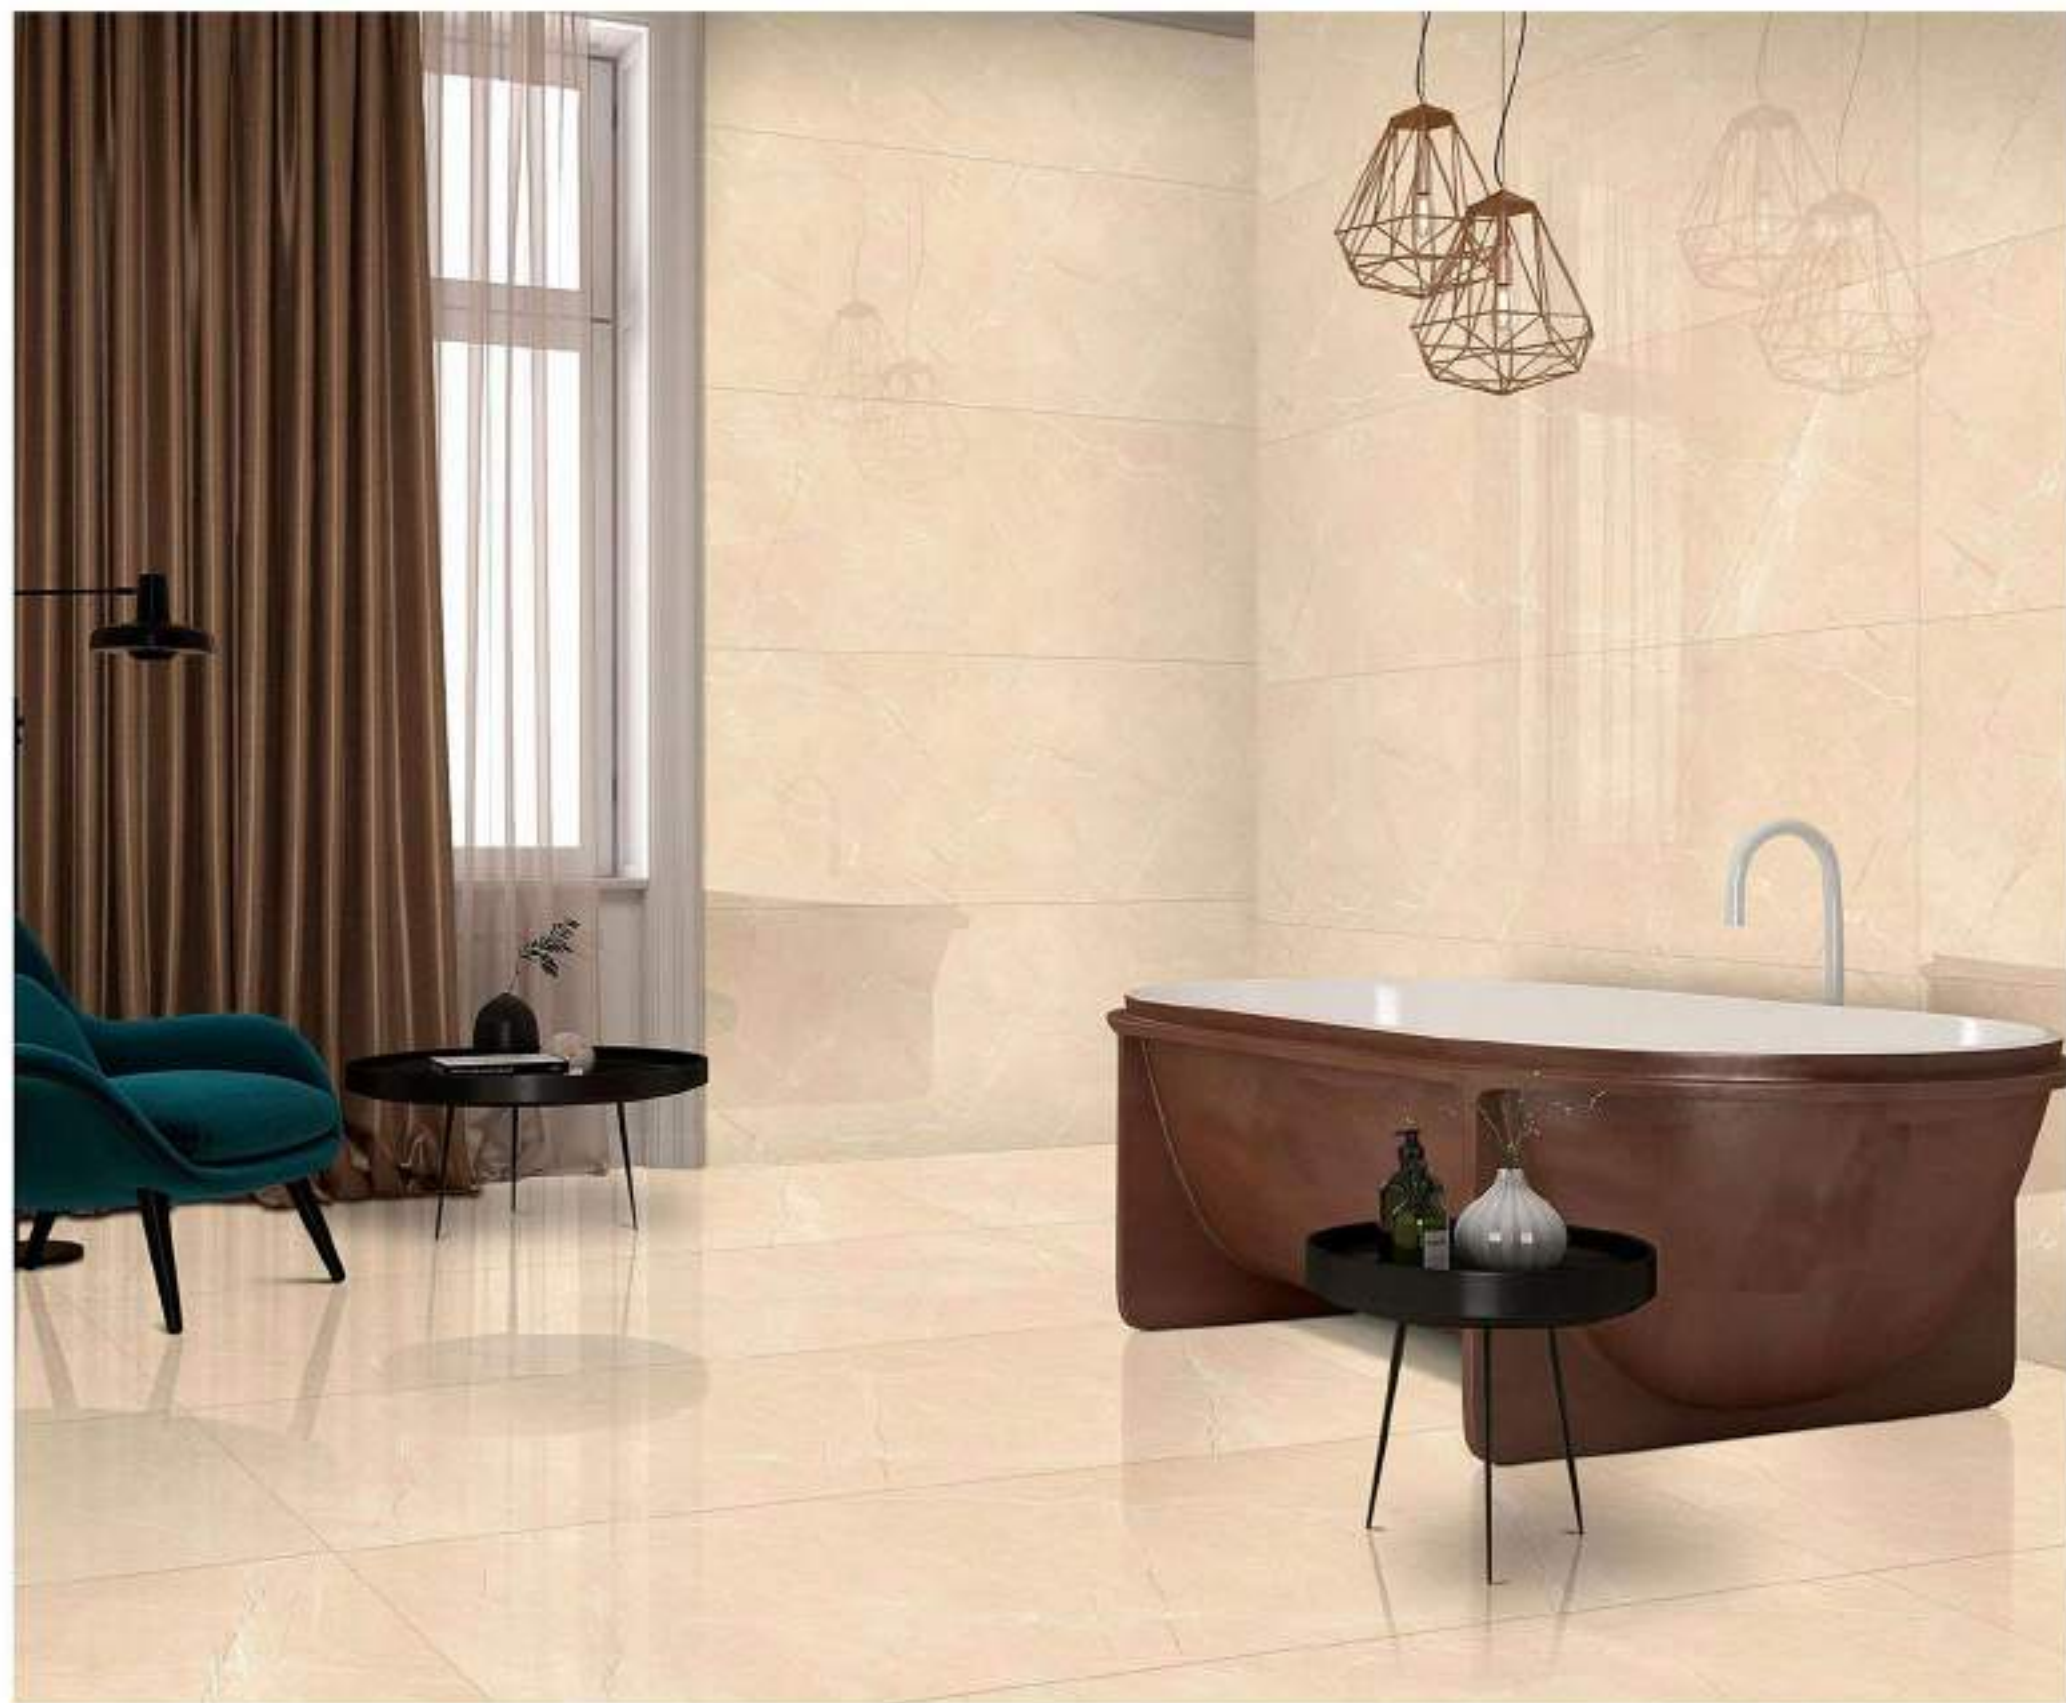

R-4

600x1800mm
GLOSSY
COLLECTION

BRIANNA BRECCIA CHOCC R-4

600x1800mm
GLOSSY
COLLECTION

BRYAN

R-4

600x1800mm
GLOSSY
COLLECTION

BURBERRY BEIGE