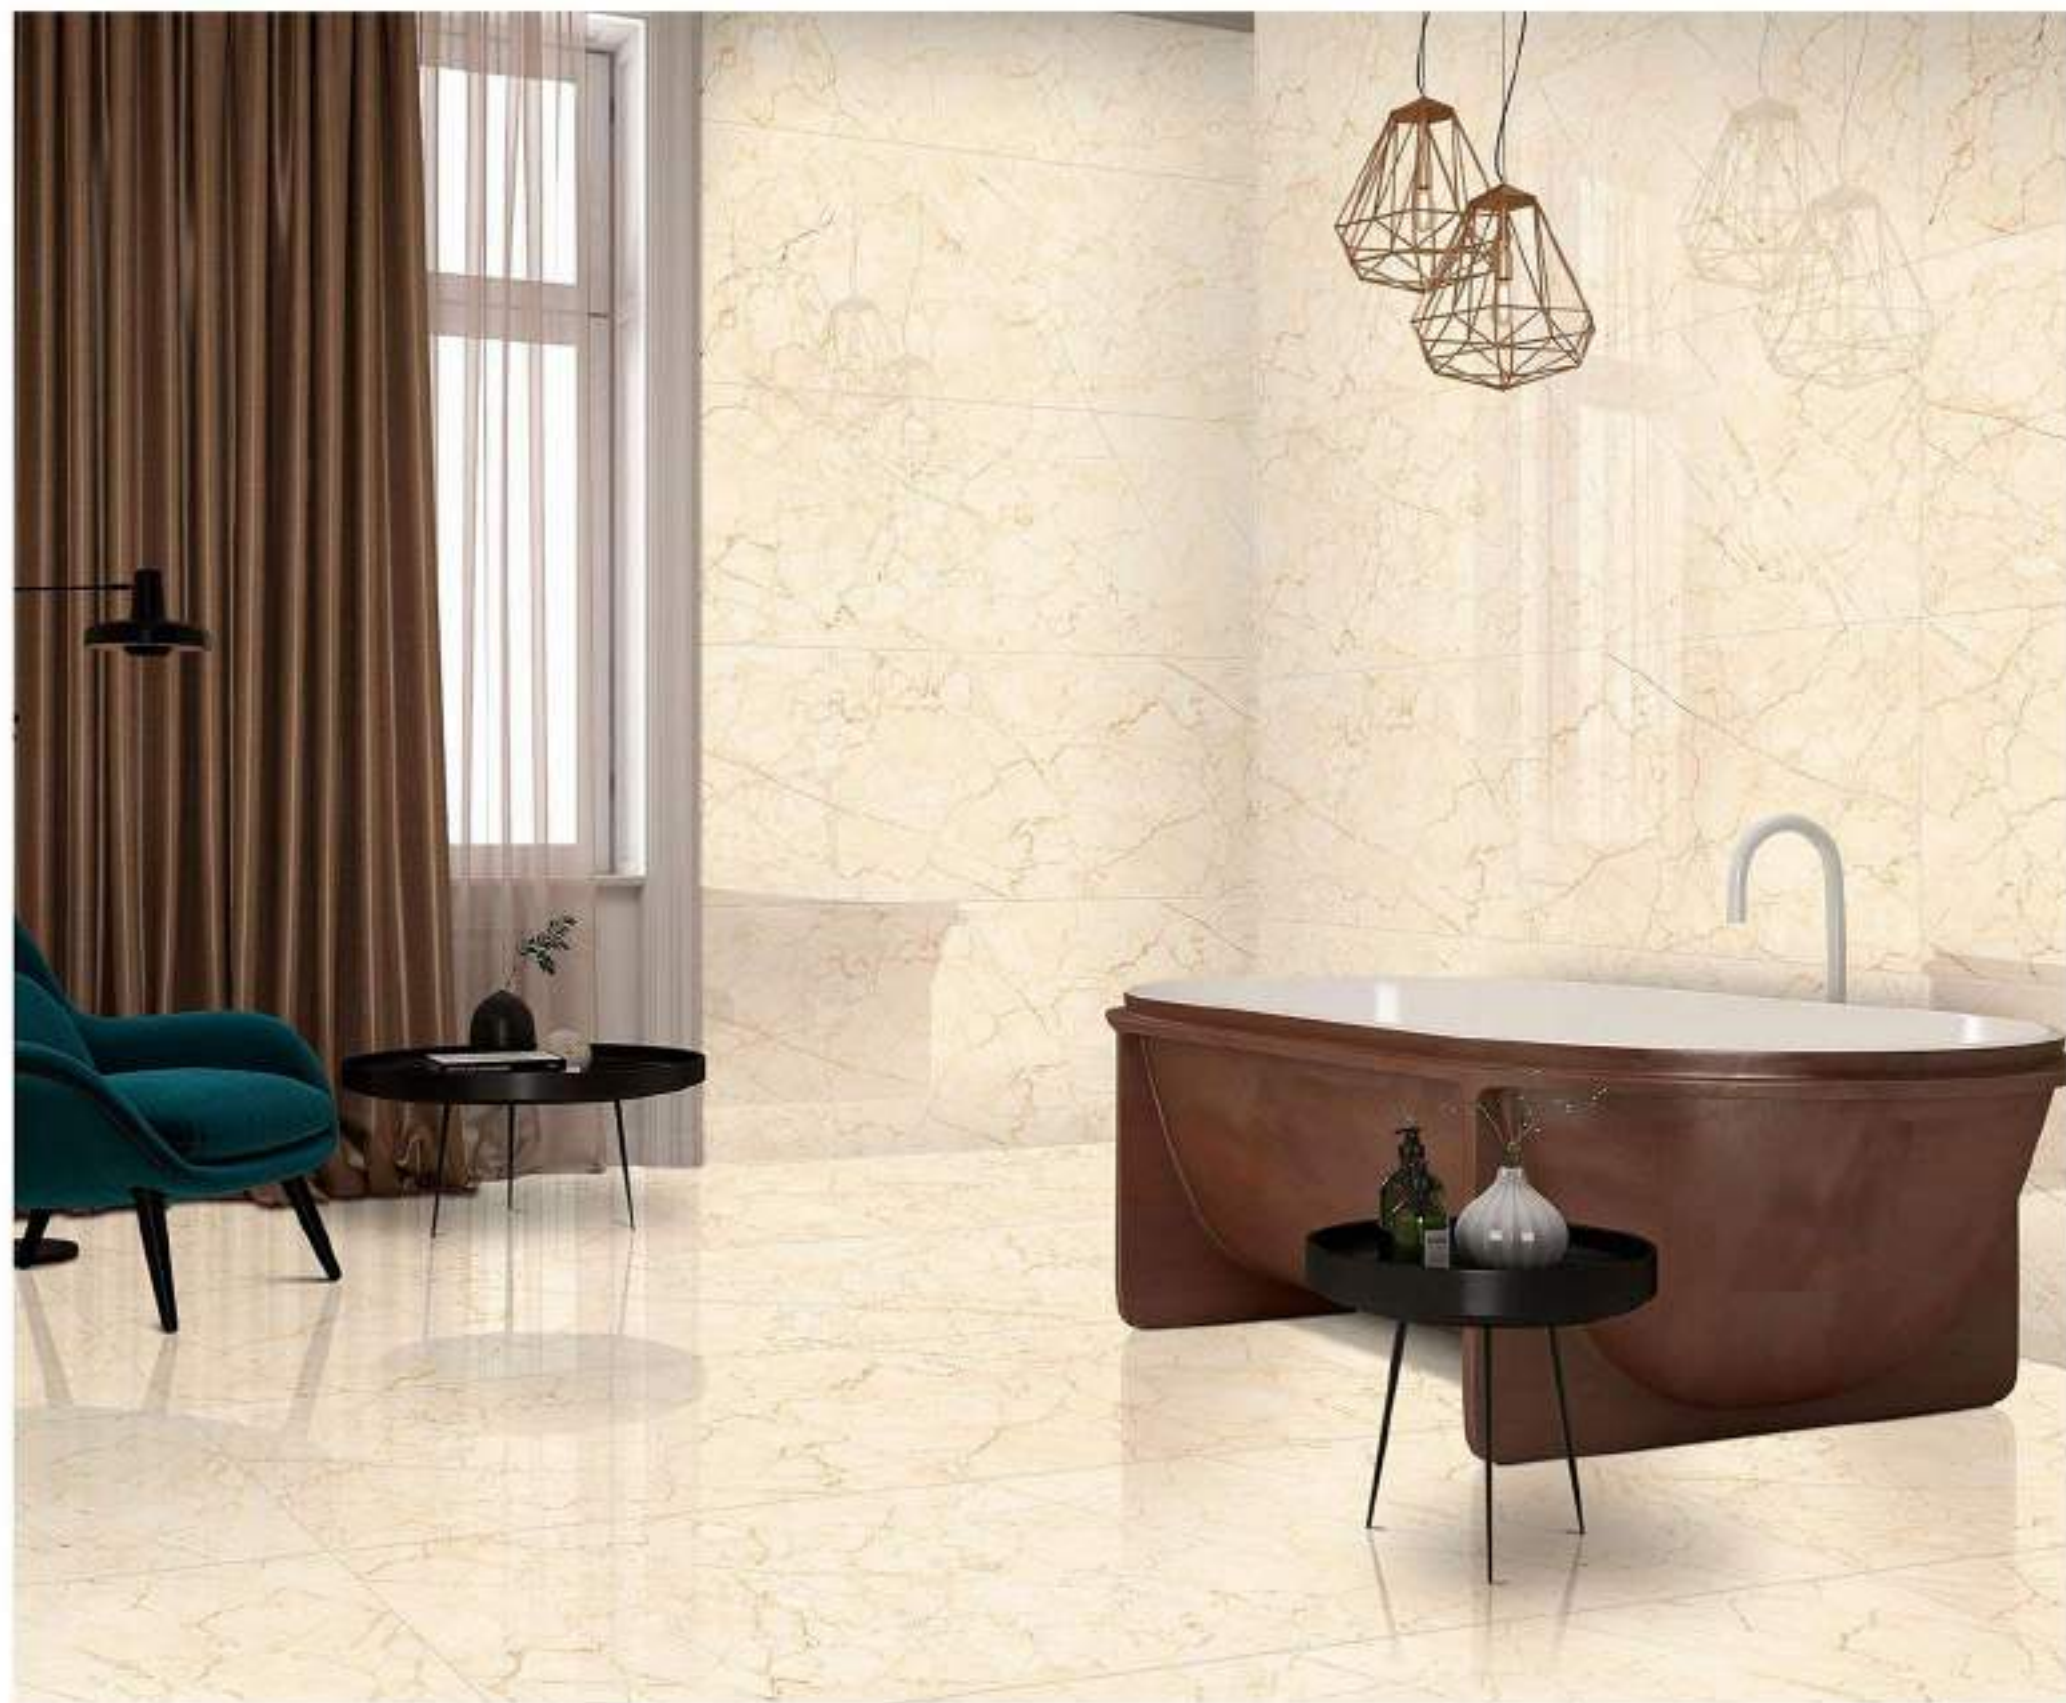

600x1800mm
GLOSSY
COLLECTION

**BLOSSOM BRECCIA
CREMA**

R-4

600x1800mm
GLOSSY
COLLECTION

BOTONIC BEIGE

R-4

600x1800mm
GLOSSY
COLLECTION

BONSAI BEIGE