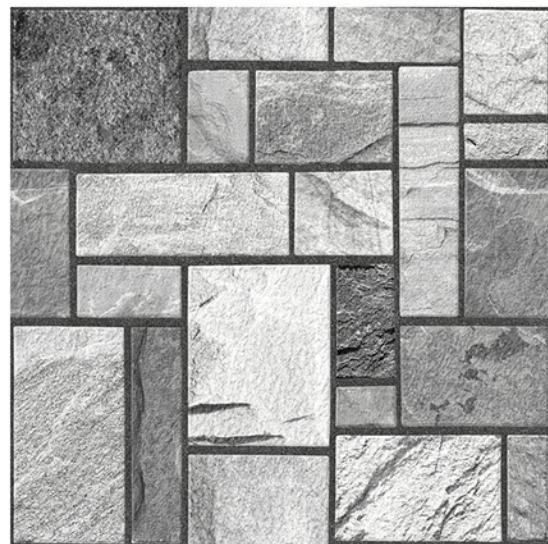

HEAVY DUTY
VITRIFIED PARKING TILES

500 X
500MM

UNIKA
SERIES

Unika 7010