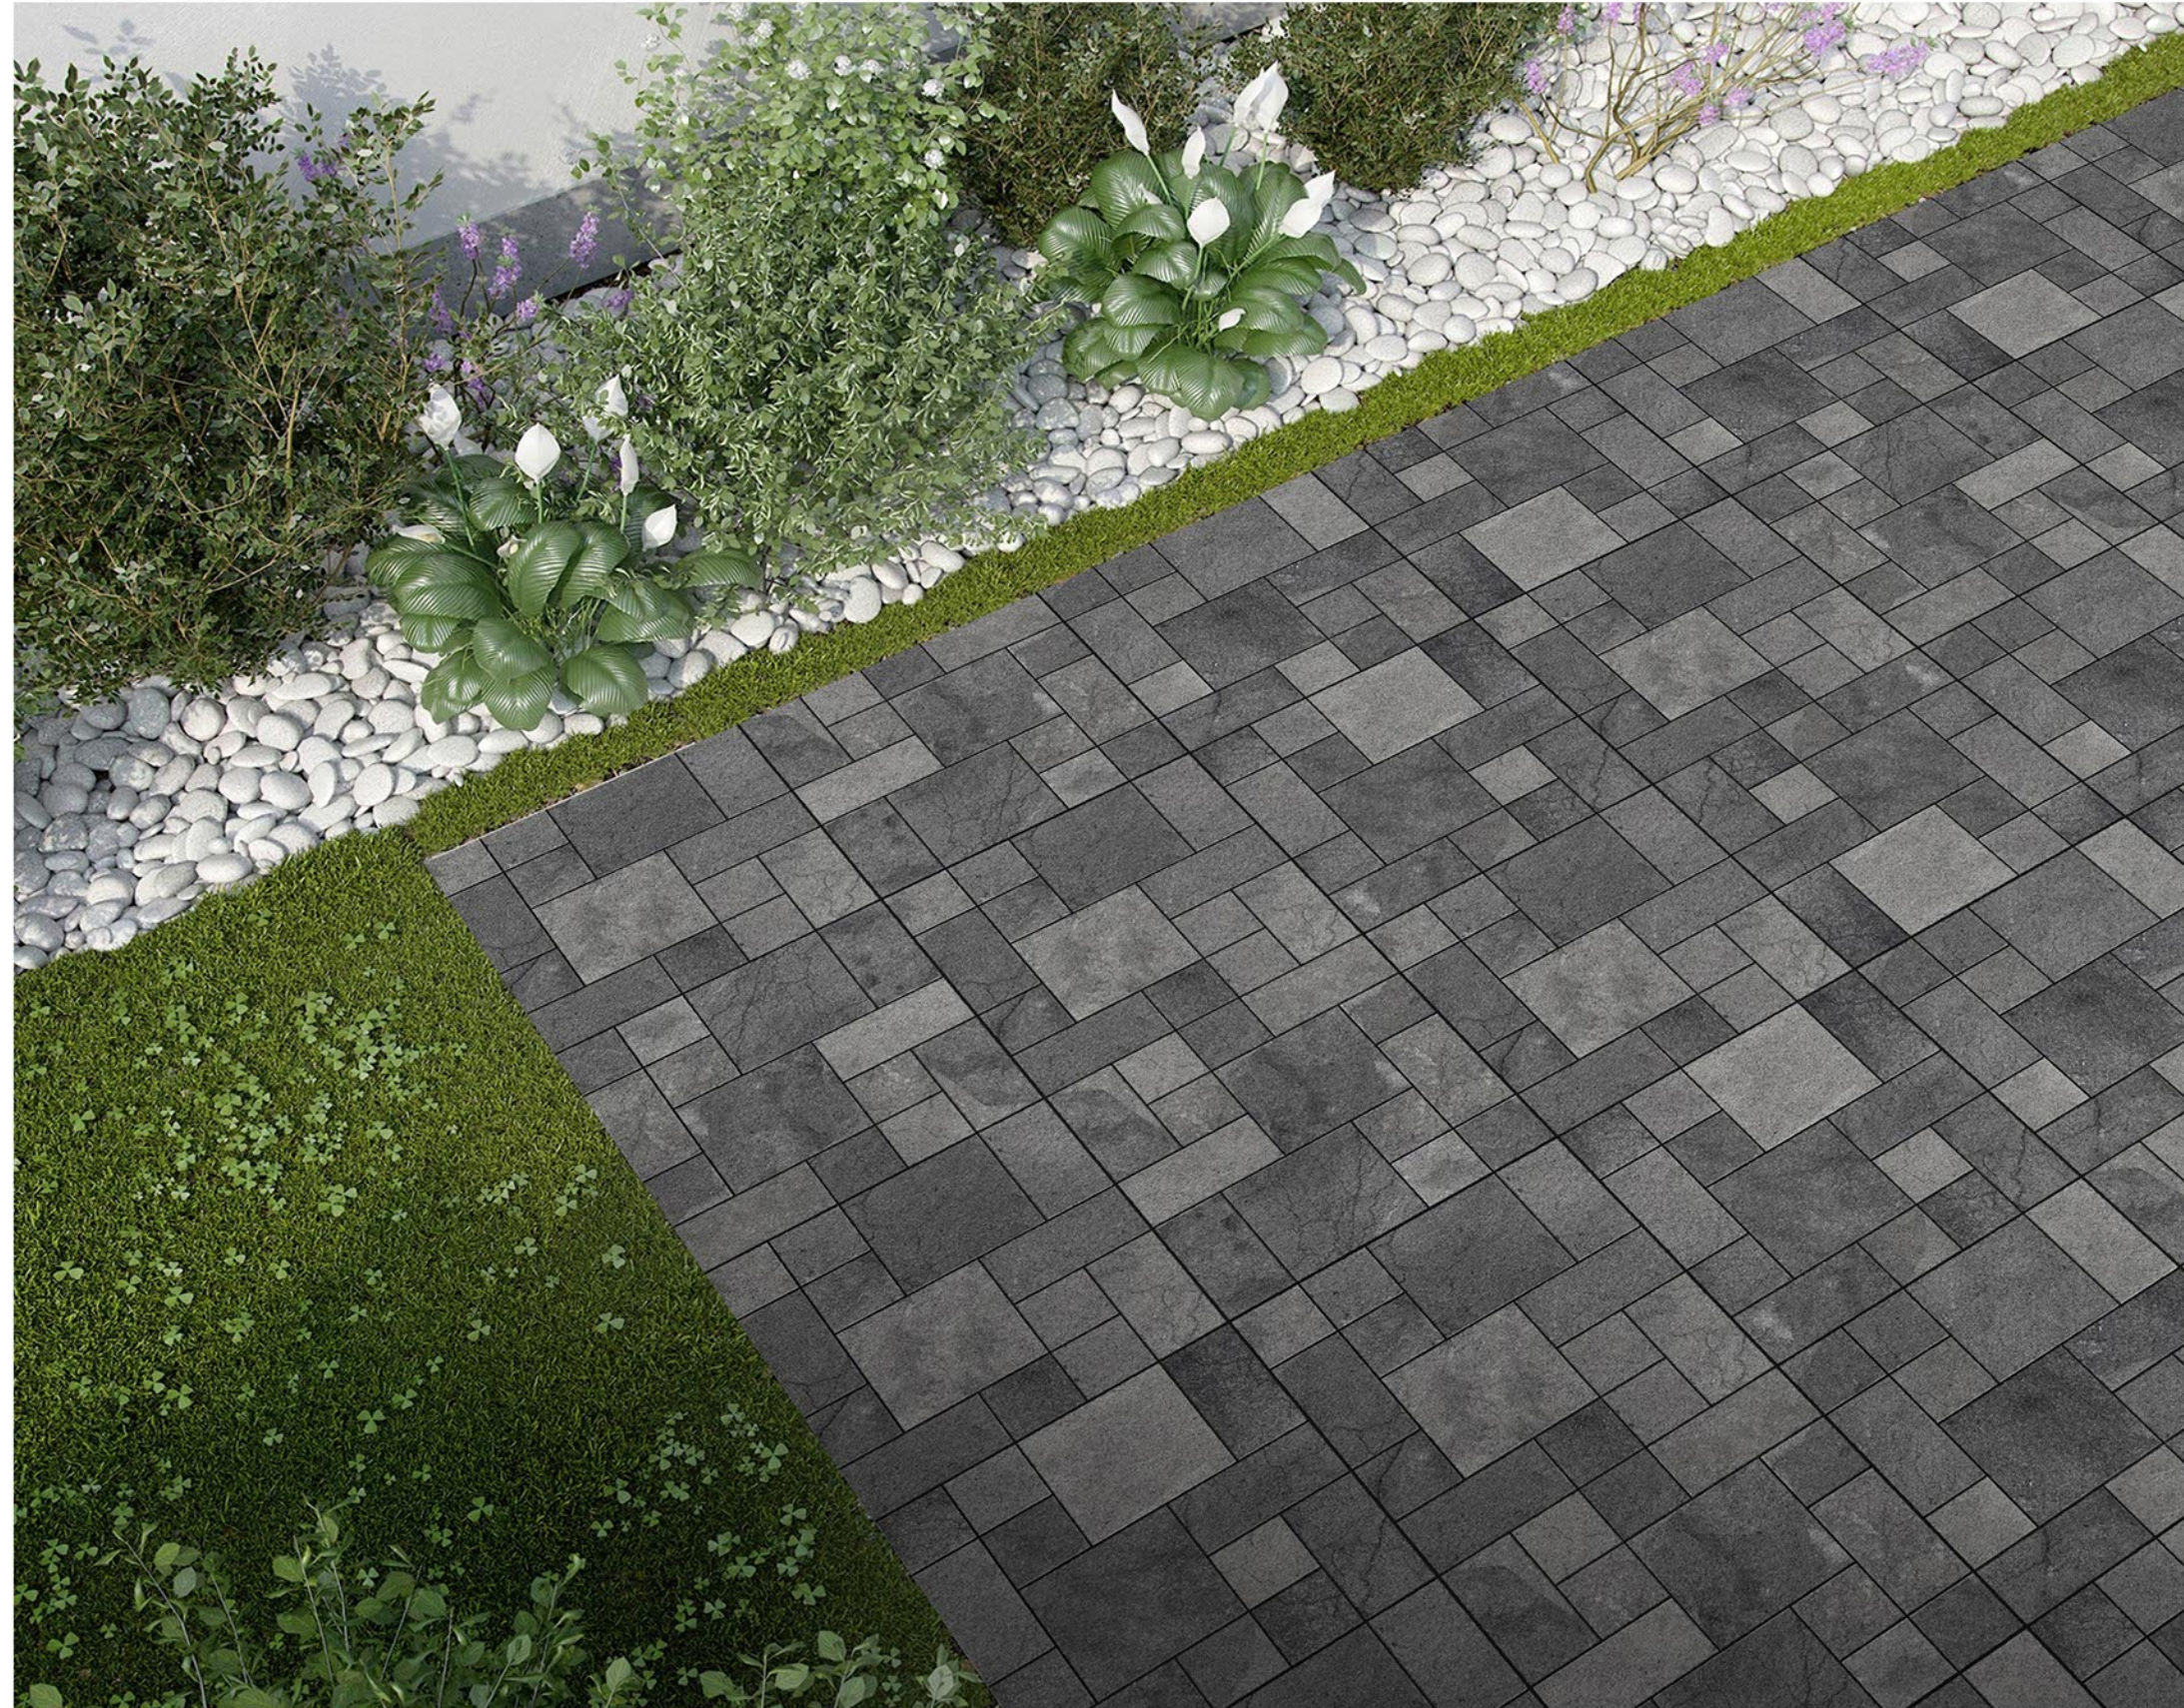

HEAVY DUTY
VITRIFIED PARKING TILES

500 X
500MM

Crystal
SERIES

- GARDENS
- PATHWAYS
- TERRACES
- BEACHES
- TRAFFIC AREAS
- URBAN AREAS

Crystal 7005