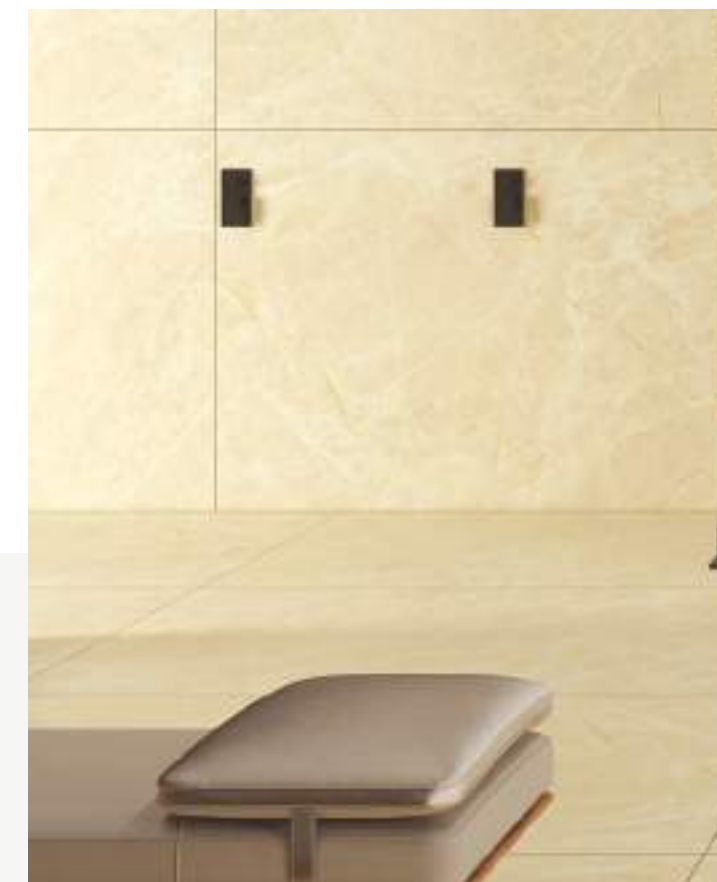

RAILO BEIGE

Size: 1200x2800mm | Finish: High Gloss | Matt

Size: 1200x1800mm | Finish: High Gloss | Matt | Rocker

Random: 2

9mm
Thickness

360°

For More Details
Scan QR Code

THE PRESENCE
OF CELESTIAL
STYLE