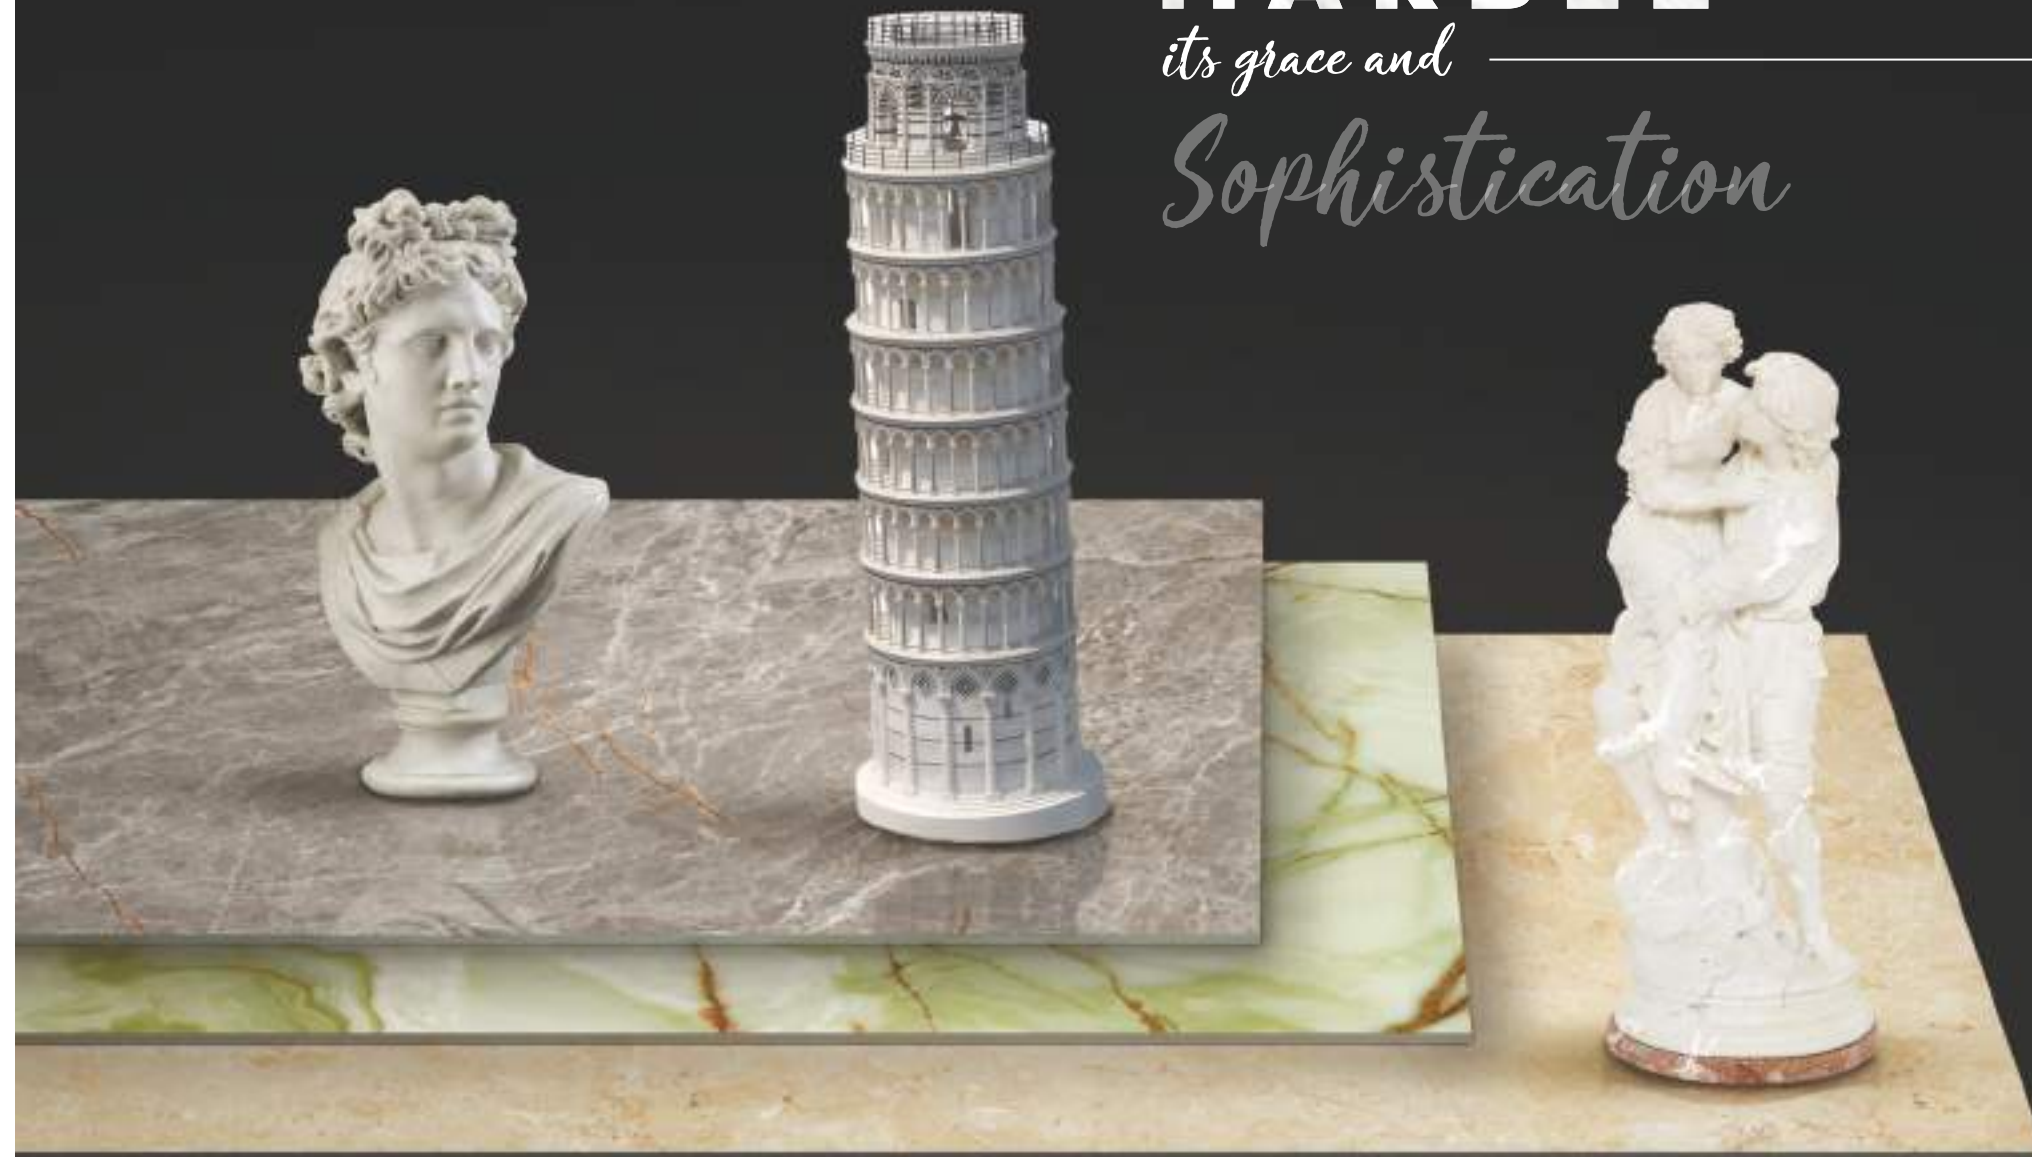

MARBLE

*its grace and
Sophistication*