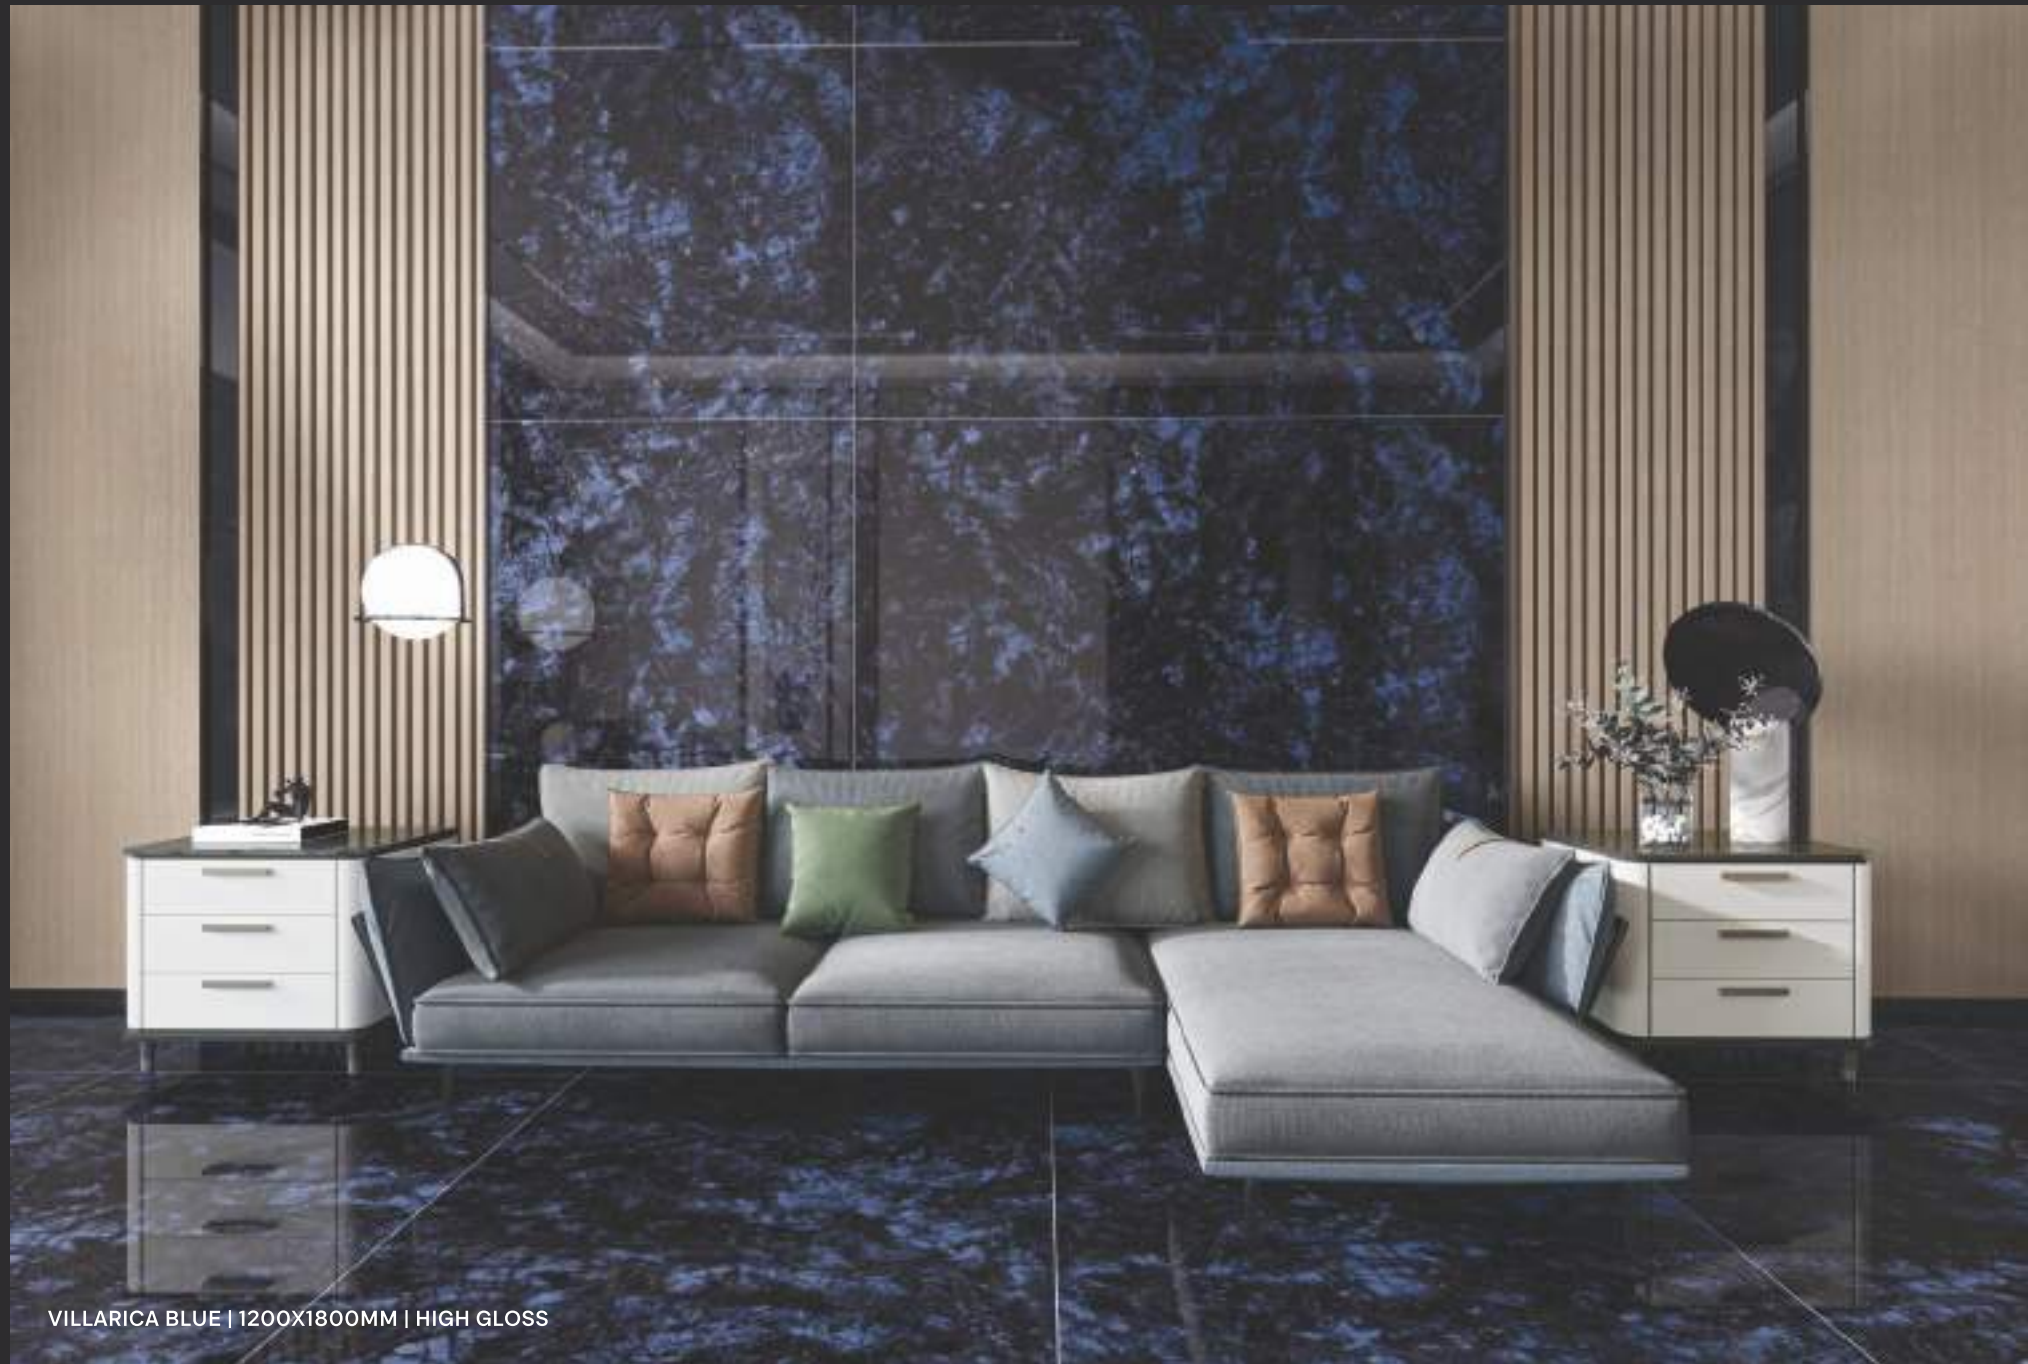

VILLARICA BLUE | 1200X1800MM | HIGH GLOSS