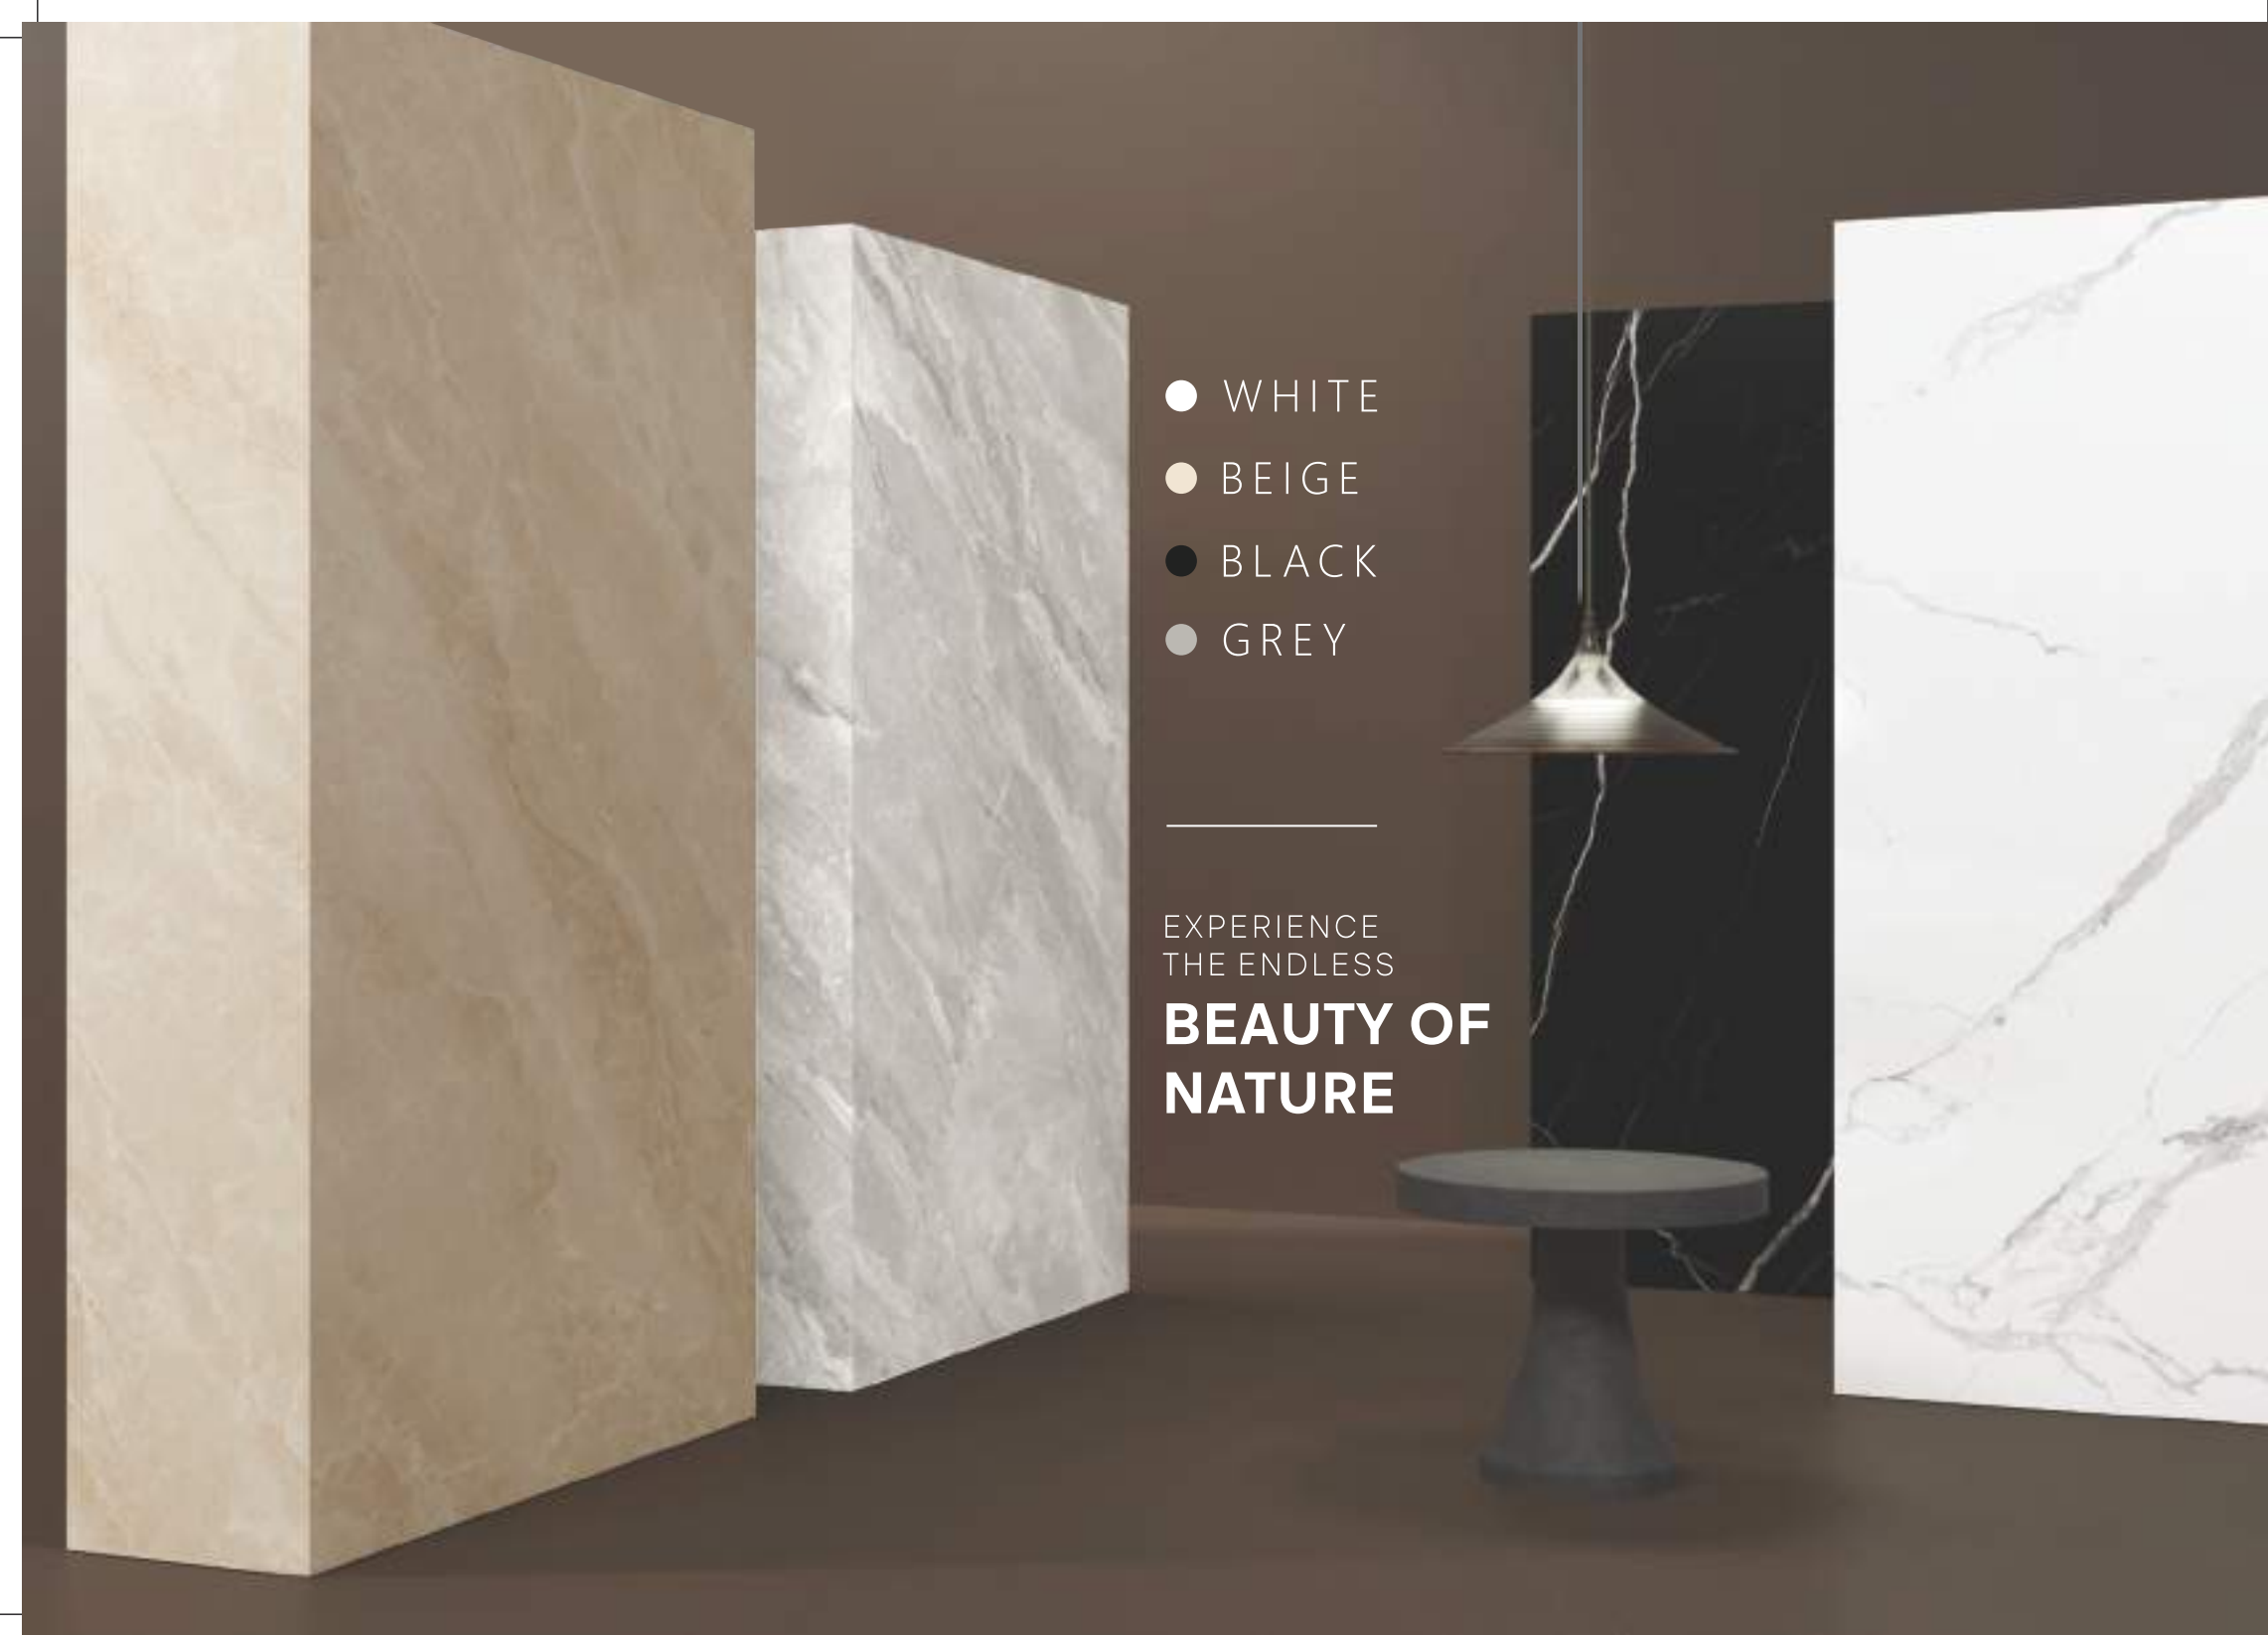

- WHITE
- BEIGE
- BLACK
- GREY

EXPERIENCE
THE ENDLESS
**BEAUTY OF
NATURE**