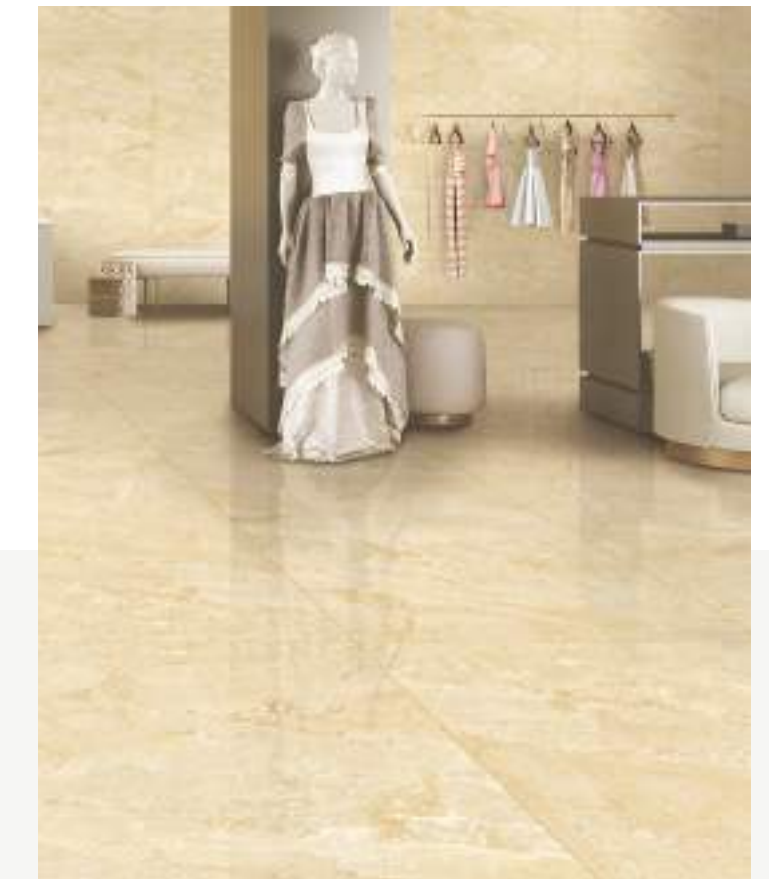

Size: 1200x2800mm

Finish: High Gloss | Matt

Random: 2

360°

For More Details
Scan QR Code

ALLEN SLATE

Size: 1200x2800mm

Finish: High Gloss | Matt