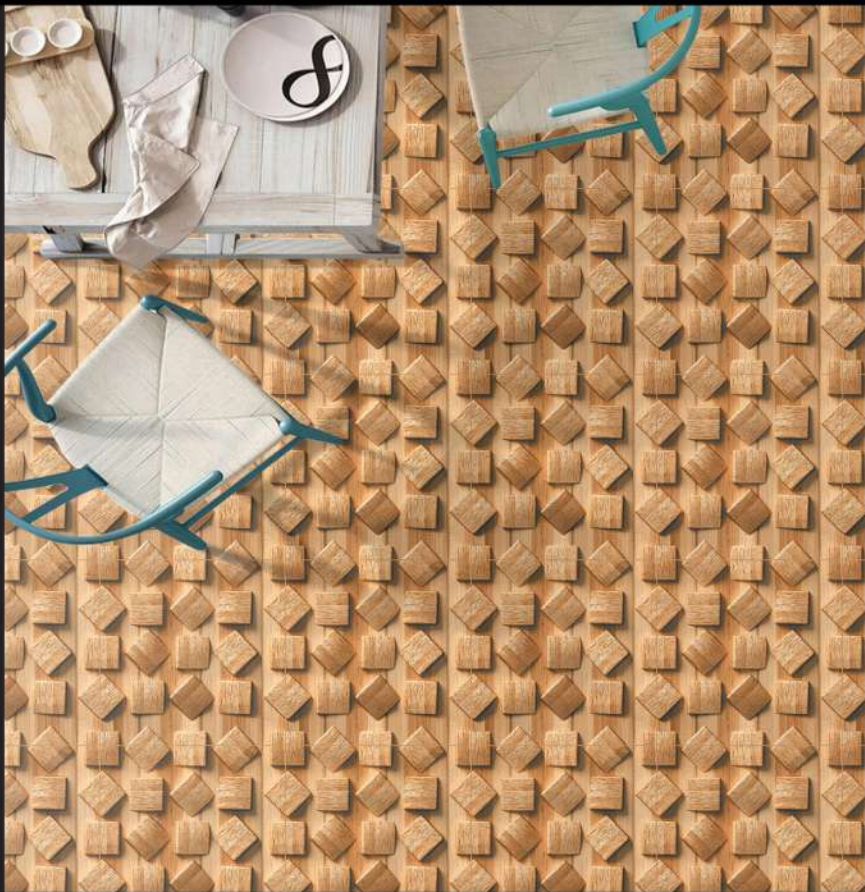

AVOCA BLACK

MOROCCON SERIES
600X600

FIOR WHITE

MOROCCON SERIES
600X600

TAJ DECOR

3D SERIES
600X600MM

LEGO CHECKS

RUSTIC PLAIN
600X600

1901

SATIN SERIES
600X600

LENO BROWN

SATIN SERIES
600X600

LENE GREY

VENEER SERIES
600X600

IRIS WOOD NATURAL

RANDOM